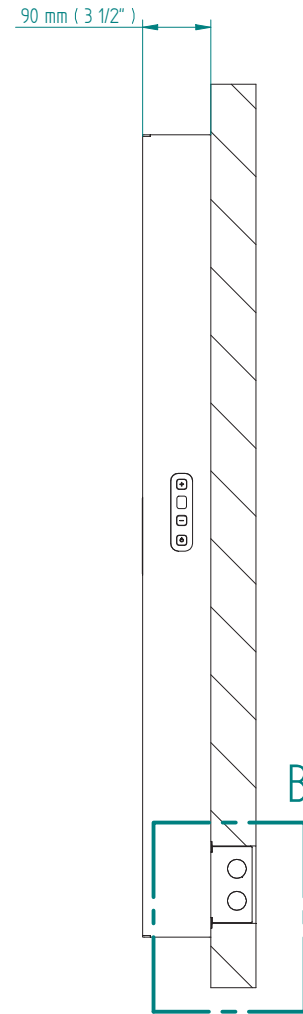

ELORY 772 x 720
mm mm

E-2830 P/B

Elettrico / electric / électrique

CODICE / CODE

H

W

PS332002SN
PL332002SN

PS342002SN
PL342002SN

772mm
30 3/8 inches

720mm
28 3/8 inches

FORO PER INSERIMENTO TASSELLO A MURO 6X30.
POSITIONING OF FASTENERS 6X30 FOR FIXING TO WALL;

FASTENERS SHOULD BE SECURED IN STUDS OR HEADERS PLACED BEHIND THE UNIT.

TROU POUR LA CHEVILLE 6X30 À MUR.

Femmestee[®]