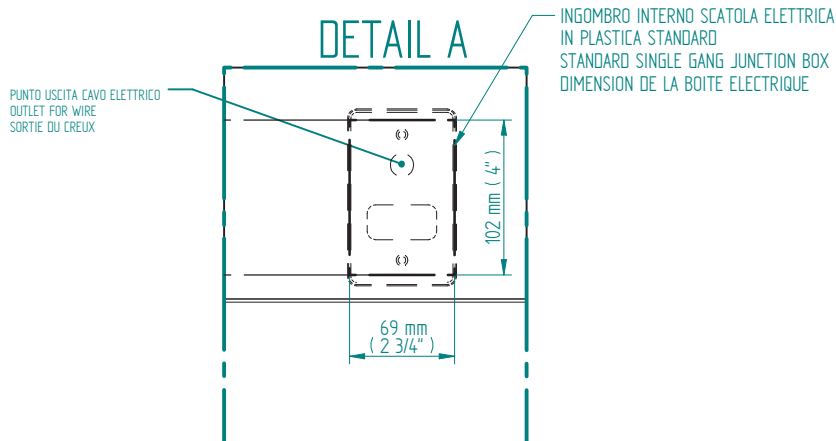

ELORY 772 x 720
mm mm

E-2830 P/B

Elettrico / electric / électrique

CODICE / CODE

H

W

PS332002SN
PL332002SN

PS342002SN
PL342002SN

772mm
30 3/8 inches

720mm
28 3/8 inches

FORO PER INSERIMENTO TASSELLO A MURO 6X30.
POSITIONING OF FASTENERS 6X30 FOR FIXING TO WALL;

FASTENERS SHOULD BE SECURED IN STUDS OR HEADERS PLACED BEHIND THE UNIT.

TROU POUR LA CHEVILLE 6X30 À MUR.

Femmestee[®]