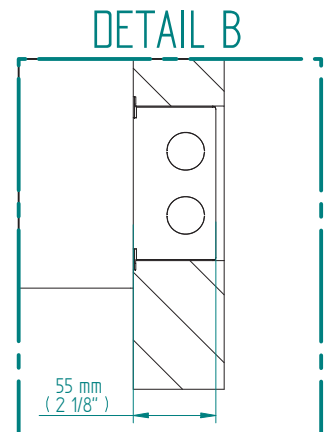

ELORY 772 x 720
mm mm

E-2830 P/B

Elettrico / electric / électrique

CODICE / CODE

H

W

PS332002SN
PL332002SN

PS342002SN
PL342002SN

772mm
30 3/8 inches

720mm
28 3/8 inches

FORO PER INSERIMENTO TASSELLO A MURO 6X30.
POSITIONING OF FASTENERS 6X30 FOR FIXING TO WALL;

FASTENERS SHOULD BE SECURED IN STUDS OR HEADERS PLACED BEHIND THE UNIT.

TROU POUR LA CHEVILLE 6X30 À MUR.

Femmestee[®]