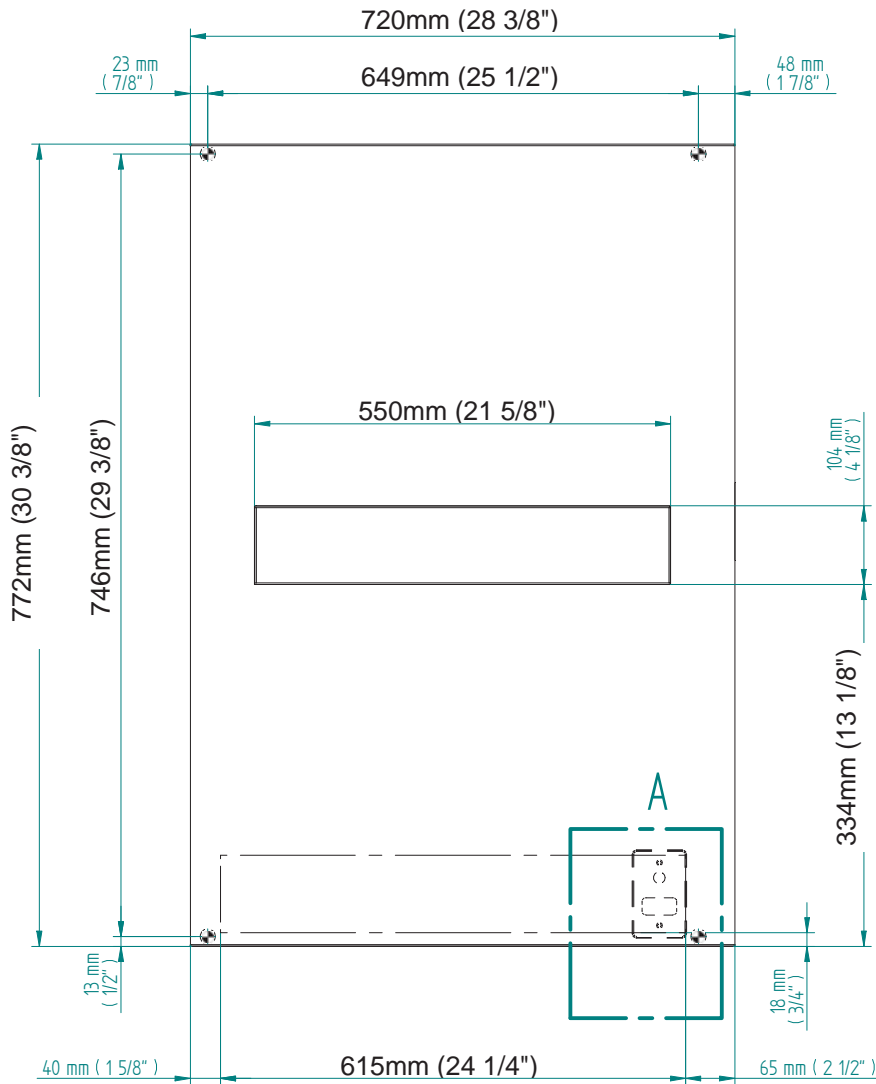

ELORY 772 x 720
mm mm

E-2830 P/B

Elettrico / electric / électrique

CODICE / CODE

H

W

PS332002SN
PL332002SN

PS342002SN
PL342002SN

772mm
30 3/8 inches

720mm
28 3/8 inches

FORO PER INSERIMENTO TASSELLO A MURO 6X30.
POSITIONING OF FASTENERS 6X30 FOR FIXING TO WALL;

FASTENERS SHOULD BE SECURED IN STUDS OR HEADERS PLACED BEHIND THE UNIT.

TROU POUR LA CHEVILLE 6X30 À MUR.

Femmestee[®]