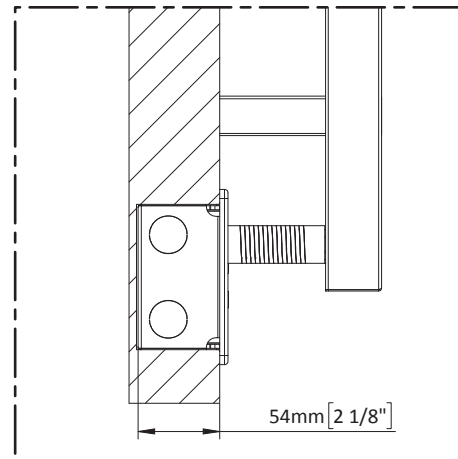

QUADRO 516 x 1082 Q-2042 P/B/MB

mm mm

Elettrico / electric / électrique

CODICE / CODE		H	L	REGOLATORE DI POTENZA DIGITAL HEAT CONTROLLER REGULATEUR DE PUISSANCE
RS435016SN	RS445016SN	1082 mm	516 mm	
RL435016SN	RL445016SN	42 5/8 inches	20 3/8 inches	
RV435016SN	RV445016SN			

INGOMBRO CON ATTACCO LUNGO
MEASURES WITH LONG BRACKETS
MEASUREMENT AVEC ATTACHE LONG

INGOMBRO CON ATTACCO STANDARD
MEASURES WITH STANDARD BRACKETS
MEASUREMENT AVEC ATTACHE STANDARD

DETAIL A

DETAIL B

FORO PER INSERIMENTO TASSELLO A MURO 6X30
POSITIONING OF FASTENERS FOR FIXING TO WALL
FASTENERS SHOULD BE SECURED IN STUDS OR HEADERS PLACED BEHIND THE UNIT
TROU POUR LA CHEVILLE À MUR