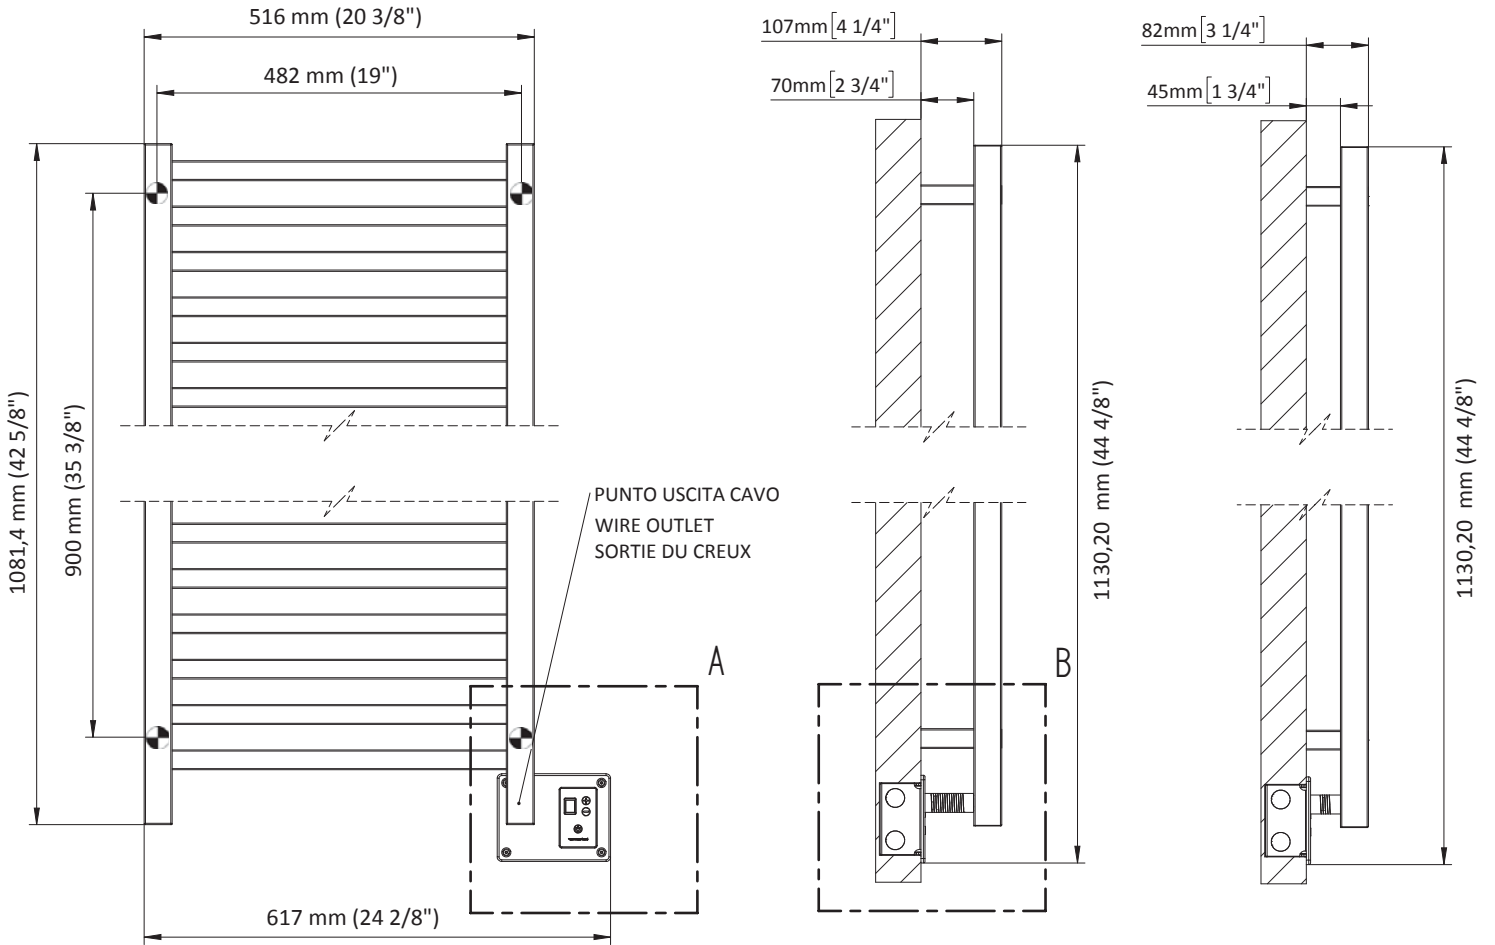

QUADRO 516 x 1082 Q-2042 P/B/MB

mm mm

Elettrico / electric / électrique

CODICE / CODE		H	L	REGOLATORE DI POTENZA DIGITAL HEAT CONTROLLER REGULATEUR DE PUISSANCE
RS435016SN	RS445016SN	1082 mm	516 mm	
RL435016SN	RL445016SN	42 5/8 inches	20 3/8 inches	
RV435016SN	RV445016SN			

INGOMBRO CON ATTACCO LUNGO
MEASURES WITH LONG BRACKETS
MEASUREMENT AVEC ATTACHE LONG

INGOMBRO CON ATTACCO STANDARD
MEASURES WITH STANDARD BRACKETS
MEASUREMENT AVEC ATTACHE STANDARD

DETAIL A

DETAIL B

FORO PER INSERIMENTO TASSELLO A MURO 6X30
POSITIONING OF FASTENERS FOR FIXING TO WALL
FASTENERS SHOULD BE SECURED IN STUDS OR HEADERS PLACED BEHIND THE UNIT
TROU POUR LA CHEVILLE À MUR