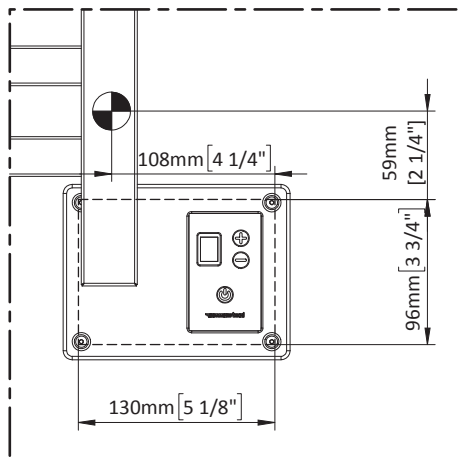

QUADRO 516 x 1082 Q-2042 P/B/MB

mm mm

Elettrico / electric / électrique

CODICE / CODE		H	L	REGOLATORE DI POTENZA DIGITAL HEAT CONTROLLER REGULATEUR DE PUISSANCE
RS435016SN	RS445016SN	1082 mm	516 mm	
RL435016SN	RL445016SN	42 5/8 inches	20 3/8 inches	
RV435016SN	RV445016SN			

INGOMBRO CON ATTACCO LUNGO
MEASURES WITH LONG BRACKETS
MEASUREMENT AVEC ATTACHE LONG

INGOMBRO CON ATTACCO STANDARD
MEASURES WITH STANDARD BRACKETS
MEASUREMENT AVEC ATTACHE STANDARD

DETAIL A

DETAIL B

FORO PER INSERIMENTO TASSELLO A MURO 6X30
POSITIONING OF FASTENERS FOR FIXING TO WALL
FASTENERS SHOULD BE SECURED IN STUDS OR HEADERS PLACED BEHIND THE UNIT
TROU POUR LA CHEVILLE À MUR