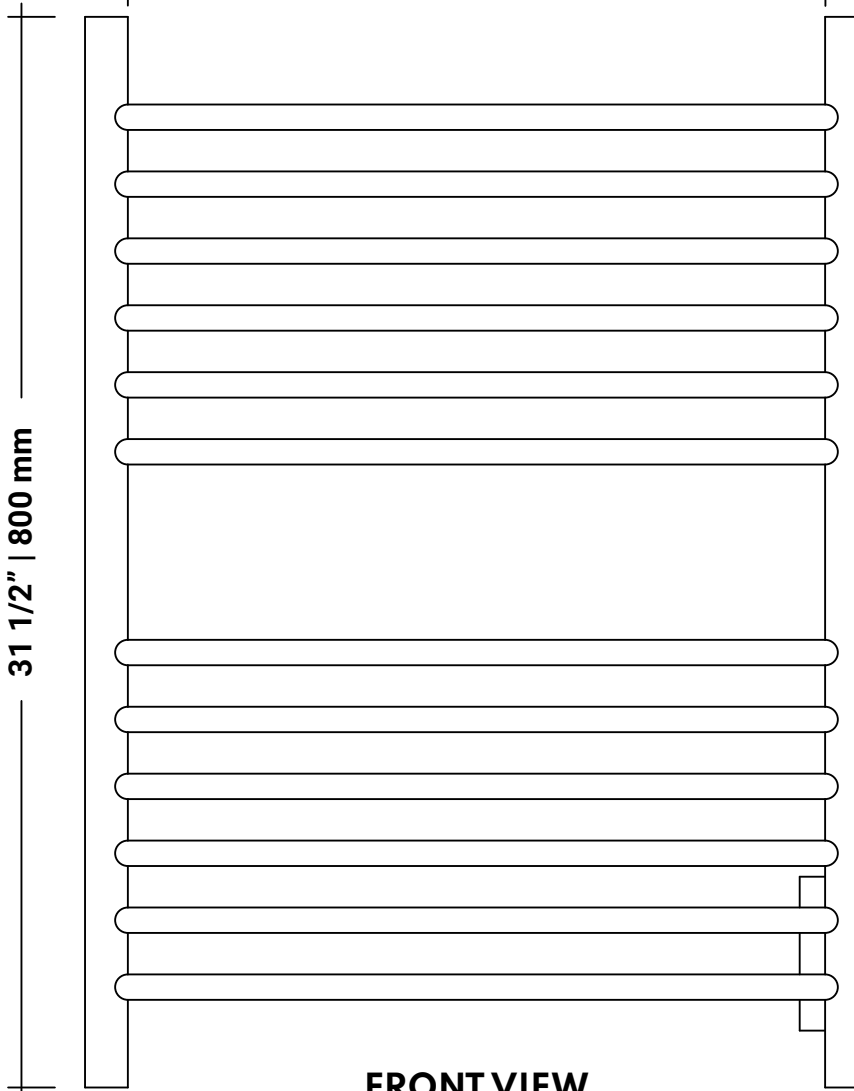

CAPE COLLECTION

HEATEDTOWELRACKS.COM

DIMENSION SHEET

1" | 25 mm

TOP VIEW

4 5/8" | 118 mm

3 3/8" | 85 mm

1 1/4" | 32 mm

23" | 585 mm

20 1/2" | 520 mm

FRONT VIEW

SIDE VIEW

2 3/4" | 70 mm