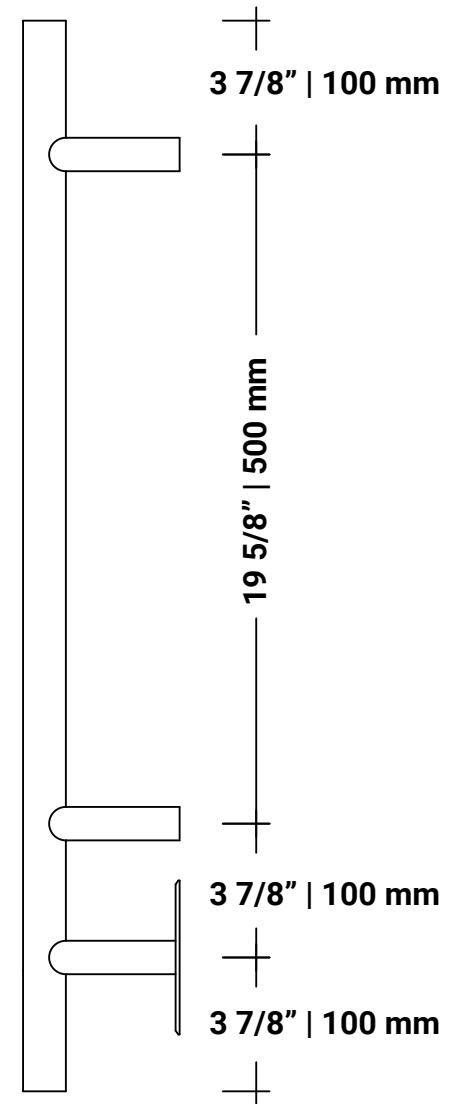

CAPE COLLECTION

HEATEDTOWELRACKS.COM

DIMENSION SHEET

1" | 25 mm

TOP VIEW

4 5/8" | 118 mm

3 3/8" | 85 mm

1 1/4" | 32 mm

23" | 585 mm

20 1/2" | 520 mm

FRONT VIEW

SIDE VIEW

2 3/4" | 70 mm