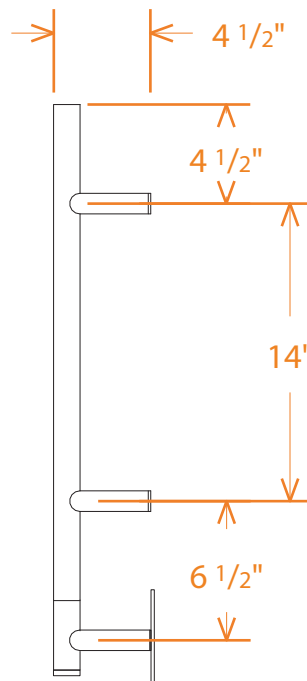

# JEEVES MODEL L STRAIGHT

## TECHNICAL DRAWING

LSP POLISHED    LSB BRUSHED    LSO OIL-RUBBED BRONZE    LSW WHITE    LSMB MATTE BLACK

FRONT VIEW OF RACK ON WALL

SIDE VIEW