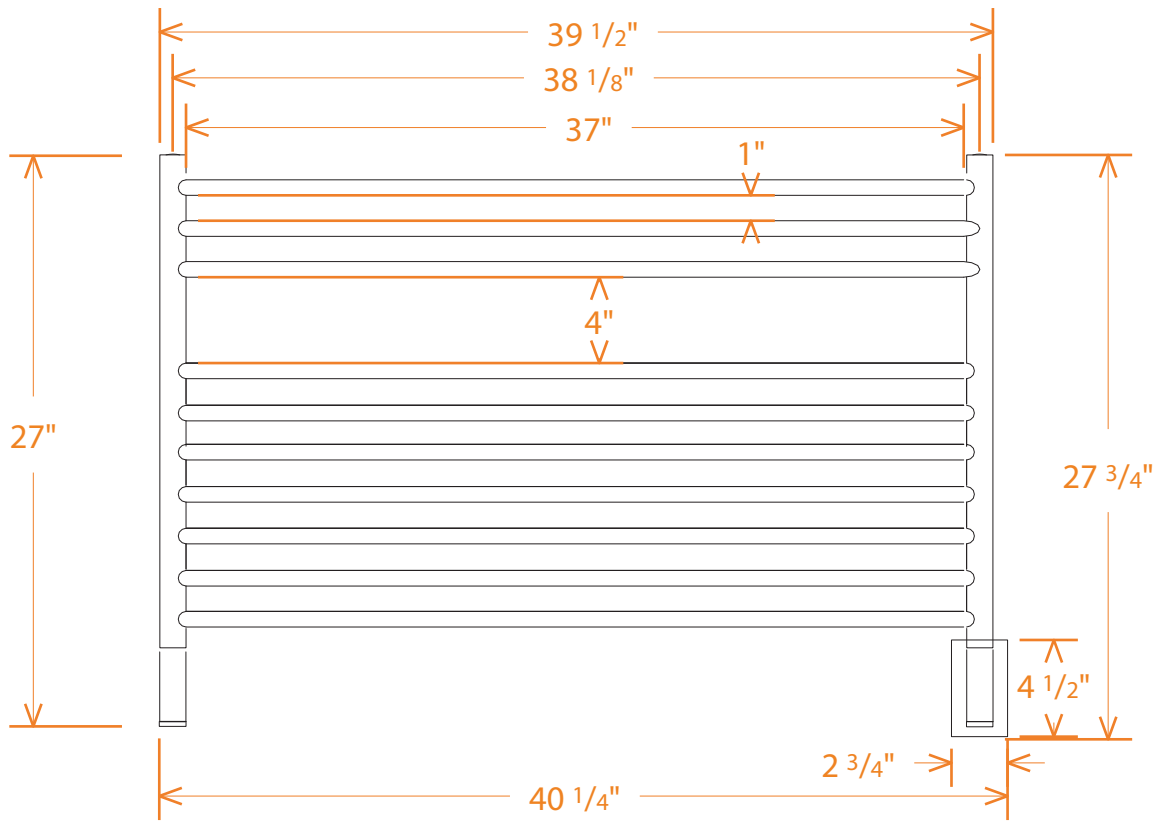

# JEEVES MODEL L STRAIGHT

## TECHNICAL DRAWING

LSP POLISHED    LSB BRUSHED    LSO OIL-RUBBED BRONZE    LSW WHITE    LSMB MATTE BLACK

FRONT VIEW OF RACK ON WALL

SIDE VIEW