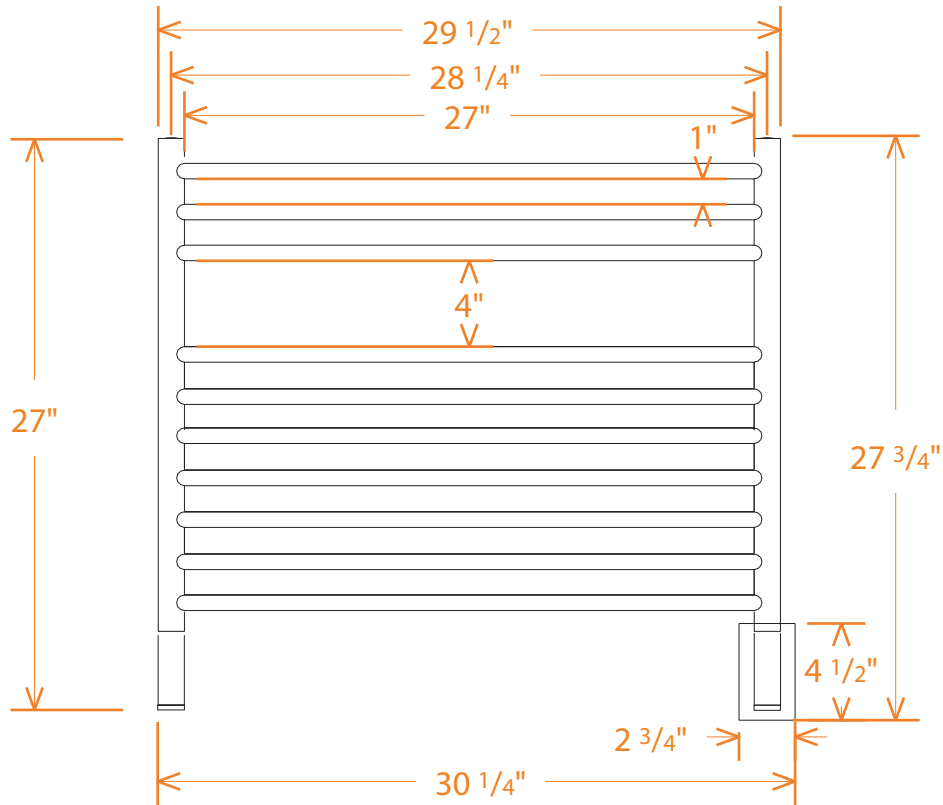

## TECHNICAL DRAWING

KSP  
POLISHED

KSB  
BRUSHED

KSO\*  
OIL-RUBBED  
BRONZE

KSW\*  
WHITE

KSMB\*  
MATTE  
BLACK

FRONT VIEW OF RACK ON WALL

SIDE VIEW