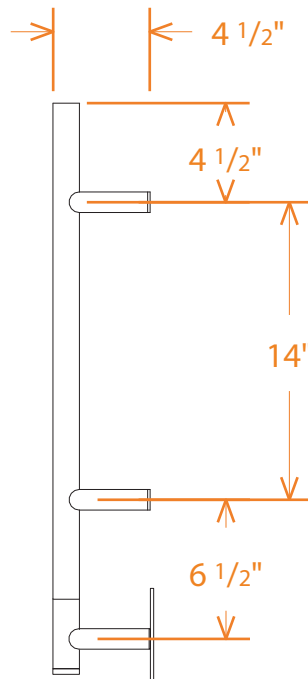

## TECHNICAL DRAWING

KSP  
POLISHED

KSB  
BRUSHED

KSO\*  
OIL-RUBBED  
BRONZE

KSW\*  
WHITE

KSMB\*  
MATTE  
BLACK

FRONT VIEW OF RACK ON WALL

SIDE VIEW