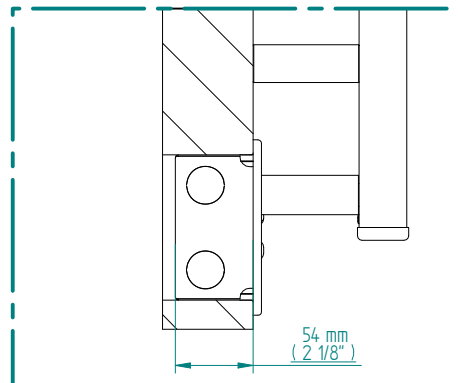

SIRIO

1384 x 740
mm mm

54 1/2 x 29 1/8
inches inches

Elektriko / electric / électrique

CODICE / CODE

RS537020SN	RS547020SN
RL537020SN	RL547020SN
RV537020SN	RV547020SN

H

1384 mm
54 1/2 inches

L

732 mm
28 7/8 inches

REGOLATORE DI POTENZA
DIGITAL HEAT CONTROLLER
REGULATEUR DE PUISSANCE

INGOMBRO CON ATTACCO LUNGO
MEASUREMENTS WITH LONG BRACKETS
MEASUREMENTS AVEC ATTACHE LONG

INGOMBRO CON ATTACCO STANDARD
MEASUREMENTS WITH STANDARD BRACKETS
MEASUREMENTS AVEC ATTACHE STANDARD

DETAIL A

DETAIL B

FORO PER INSERIMENTO TASSELLO A MURO 6X30
POSITIONING OF FASTENERS FOR FIXING TO WALL
FASTENERS SHOULD BE SECURED IN DTUDS OR HEADERS PLACES BEHIND THE UNIT
TROU POUR LA CHEVILLE A MUR