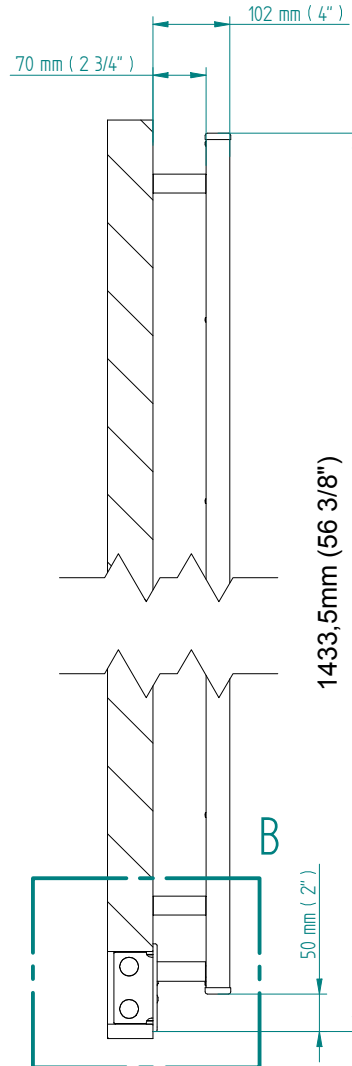

SIRIO

1384 x 740
mm mm

54 1/2 x 29 1/8
inches inches

Elektriko / electric / électrique

CODICE / CODE

RS537020SN	RS547020SN
RL537020SN	RL547020SN
RV537020SN	RV547020SN

H

1384 mm
54 1/2 inches

L

732 mm
28 7/8 inches

REGOLATORE DI POTENZA
DIGITAL HEAT CONTROLLER
REGULATEUR DE PUISSANCE

INGOMBRO CON ATTACCO LUNGO
MEASUREMENTS WITH LONG BRACKETS
MEASUREMENTS AVEC ATTACHE LONG

INGOMBRO CON ATTACCO STANDARD
MEASUREMENTS WITH STANDARD BRACKETS
MEASUREMENTS AVEC ATTACHE STANDARD

DETAIL A

DETAIL B

FORO PER INSERIMENTO TASSELLO A MURO 6X30
POSITIONING OF FASTENERS FOR FIXING TO WALL
FASTENERS SHOULD BE SECURED IN DTUDS OR HEADERS PLACES BEHIND THE UNIT
TROU POUR LA CHEVILLE A MUR