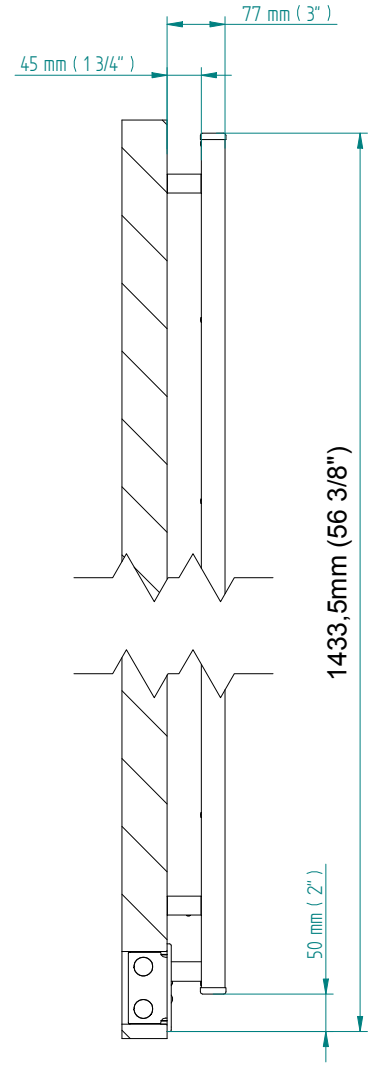

SIRIO

1384 x 740
mm mm

54 1/2 x 29 1/8
inches inches

Elektriko / electric / électrique

CODICE / CODE

RS537020SN	RS547020SN
RL537020SN	RL547020SN
RV537020SN	RV547020SN

H

1384 mm
54 1/2 inches

L

732 mm
28 7/8 inches

REGOLATORE DI POTENZA
DIGITAL HEAT CONTROLLER
REGULATEUR DE PUISSANCE

INGOMBRO CON ATTACCO LUNGO
MEASUREMENTS WITH LONG BRACKETS
MEASUREMENTS AVEC ATTACHE LONG

INGOMBRO CON ATTACCO STANDARD
MEASUREMENTS WITH STANDARD BRACKETS
MEASUREMENTS AVEC ATTACHE STANDARD

DETAIL A

DETAIL B

FORO PER INSERIMENTO TASSELLO A MURO 6X30
POSITIONING OF FASTENERS FOR FIXING TO WALL
FASTENERS SHOULD BE SECURED IN DTUDS OR HEADERS PLACES BEHIND THE UNIT
TROU POUR LA CHEVILLE A MUR