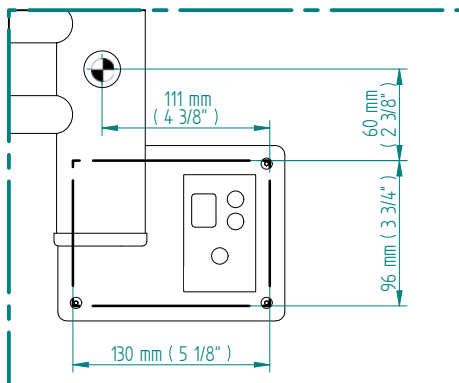

SIRIO

1384 x 740
mm mm

54 1/2 x 29 1/8
inches inches

Elektriko / electric / électrique

CODICE / CODE

RS537020SN	RS547020SN
RL537020SN	RL547020SN
RV537020SN	RV547020SN

H

1384 mm
54 1/2 inches

L

732 mm
28 7/8 inches

REGOLATORE DI POTENZA
DIGITAL HEAT CONTROLLER
REGULATEUR DE PUISSANCE

INGOMBRO CON ATTACCO LUNGO
MEASUREMENTS WITH LONG BRACKETS
MEASUREMENTS AVEC ATTACHE LONG

INGOMBRO CON ATTACCO STANDARD
MEASUREMENTS WITH STANDARD BRACKETS
MEASUREMENTS AVEC ATTACHE STANDARD

DETAIL A

DETAIL B

FORO PER INSERIMENTO TASSELLO A MURO 6X30
POSITIONING OF FASTENERS FOR FIXING TO WALL
FASTENERS SHOULD BE SECURED IN DTUDS OR HEADERS PLACES BEHIND THE UNIT
TROU POUR LA CHEVILLE A MUR