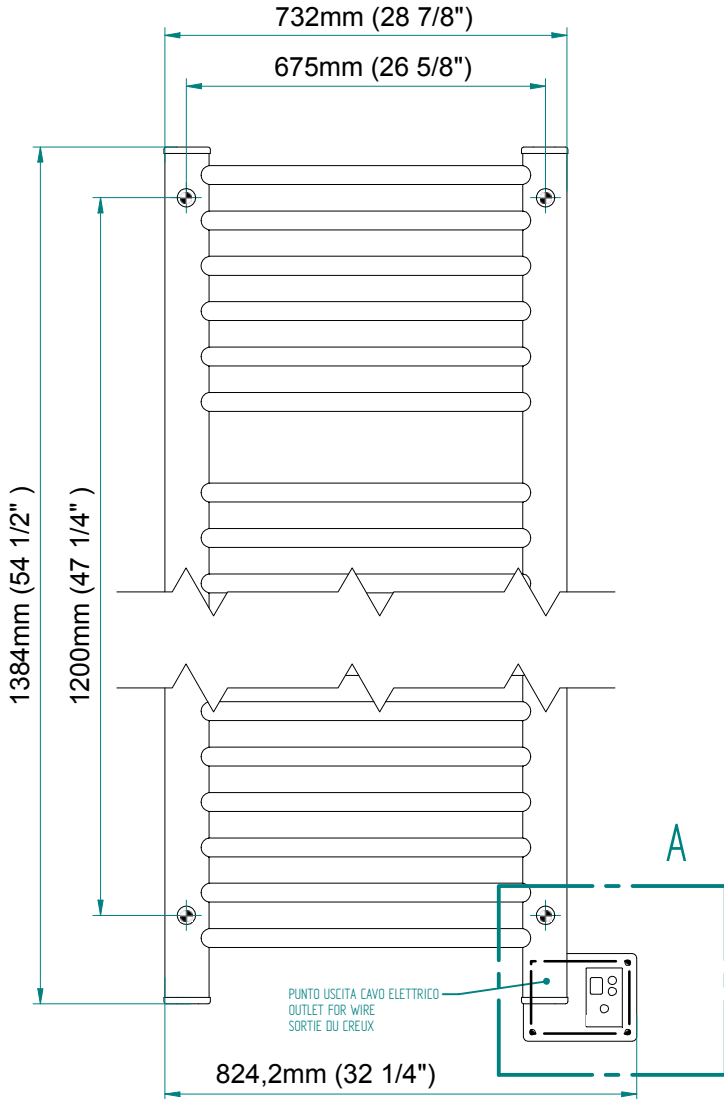

SIRIO

1384 x 740
mm mm

54 1/2 x 29 1/8
inches inches

Elektriko / electric / électrique

CODICE / CODE

RS537020SN	RS547020SN
RL537020SN	RL547020SN
RV537020SN	RV547020SN

H

1384 mm
54 1/2 inches

L

732 mm
28 7/8 inches

REGOLATORE DI POTENZA
DIGITAL HEAT CONTROLLER
REGULATEUR DE PUISSANCE

INGOMBRO CON ATTACCO LUNGO
MEASUREMENTS WITH LONG BRACKETS
MEASUREMENTS AVEC ATTACHE LONG

INGOMBRO CON ATTACCO STANDARD
MEASUREMENTS WITH STANDARD BRACKETS
MEASUREMENTS AVEC ATTACHE STANDARD

DETAIL A

DETAIL B

FORO PER INSERIMENTO TASSELLO A MURO 6X30
POSITIONING OF FASTENERS FOR FIXING TO WALL
FASTENERS SHOULD BE SECURED IN DTUDS OR HEADERS PLACES BEHIND THE UNIT
TROU POUR LA CHEVILLE A MUR