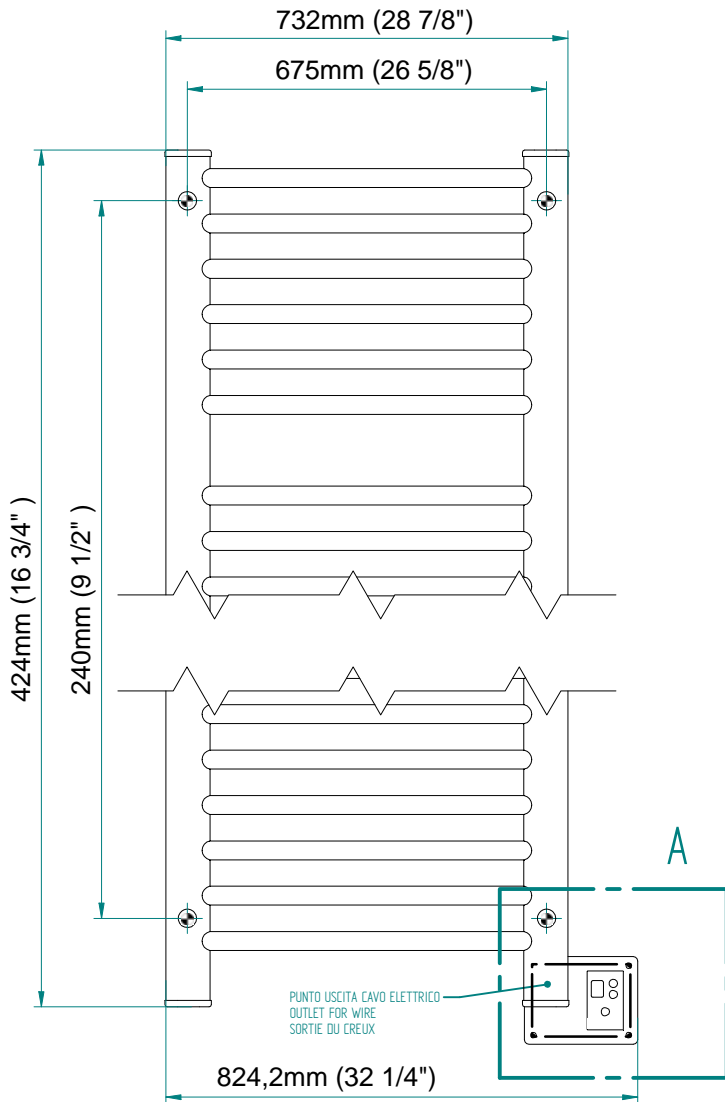

SIRIO

424 x 740
mm mm

16 3/4 x 29 1/8
inches inches

Elettrico / electric / électrique

CODICE / CODE

RS537006SN	RS547006SN
RL537006SN	RL547006SN
RV537006SN	RV547006SN

H	L
424 mm	732 mm
16 3/4 inches	28 7/8 inches

REGOLATORE DI POTENZA
DIGITAL HEAT CONTROLLER
REGOLATEUR DE PUISSANCE

INGOMBRO CON ATTACCO LUNGO
MEASUREMENTS WITH LONG BRACKETS
MEASUREMENTS AVEC ATTACHE LONG

INGOMBRO CON ATTACCO STANDARD
MEASUREMENTS WITH STANDARD BRACKETS
MEASUREMENTS AVEC ATTACHE STANDARD

DETAIL A

DETAIL B

FORO PER INSERIMENTO TASSELLO A MURO 6X30
POSITIONING OF FASTENERS FOR FIXING TO WALL
FASTENERS SHOULD BE SECURED IN DTUDS OR HEADERS PLACES BEHIND THE UNIT
TROU POUR LA CHEVILLE A MUR