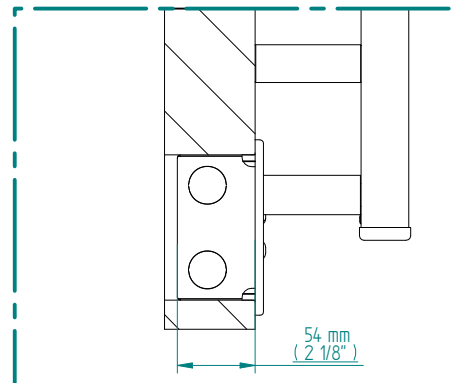

SIRIO

424 x 740
mm mm

16 3/4 x 29 1/8
inches inches

Elettrico / electric / électrique

CODICE / CODE

RS537006SN	RS547006SN
RL537006SN	RL547006SN
RV537006SN	RV547006SN

H	L
424 mm	732 mm
16 3/4 inches	28 7/8 inches

REGOLATORE DI POTENZA
DIGITAL HEAT CONTROLLER
REGOLATEUR DE PUISSANCE

INGOMBRO CON ATTACCO LUNGO
MEASUREMENTS WITH LONG BRACKETS
MEASUREMENTS AVEC ATTACHE LONG

INGOMBRO CON ATTACCO STANDARD
MEASUREMENTS WITH STANDARD BRACKETS
MEASUREMENTS AVEC ATTACHE STANDARD

DETAIL A

DETAIL B

FORO PER INSERIMENTO TASSELLO A MURO 6X30
POSITIONING OF FASTENERS FOR FIXING TO WALL
FASTENERS SHOULD BE SECURED IN DTUDS OR HEADERS PLACES BEHIND THE UNIT
TROU POUR LA CHEVILLE A MUR