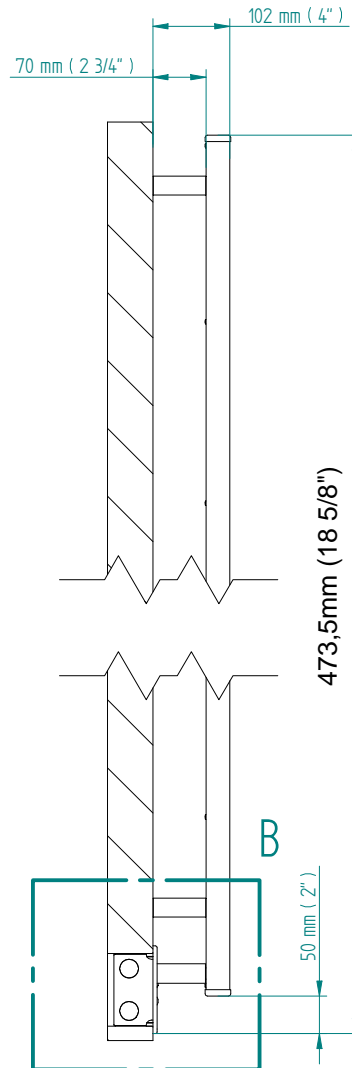

SIRIO

424 x 740
mm mm

16 3/4 x 29 1/8
inches inches

Elettrico / electric / électrique

CODICE / CODE

RS537006SN	RS547006SN
RL537006SN	RL547006SN
RV537006SN	RV547006SN

H	L
424 mm	732 mm
16 3/4 inches	28 7/8 inches

REGOLATORE DI POTENZA
DIGITAL HEAT CONTROLLER
REGOLATEUR DE PUISSANCE

INGOMBRO CON ATTACCO LUNGO
MEASUREMENTS WITH LONG BRACKETS
MEASUREMENTS AVEC ATTACHE LONG

INGOMBRO CON ATTACCO STANDARD
MEASUREMENTS WITH STANDARD BRACKETS
MEASUREMENTS AVEC ATTACHE STANDARD

DETAIL A

DETAIL B

FORO PER INSERIMENTO TASSELLO A MURO 6X30
POSITIONING OF FASTENERS FOR FIXING TO WALL
FASTENERS SHOULD BE SECURED IN DTUDS OR HEADERS PLACES BEHIND THE UNIT
TROU POUR LA CHEVILLE A MUR