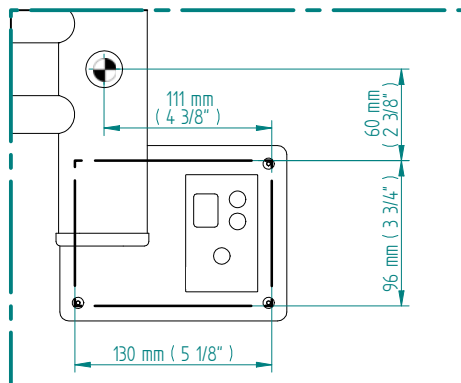

SIRIO

424 x 740
mm mm

16 3/4 x 29 1/8
inches inches

Elettrico / electric / électrique

CODICE / CODE

RS537006SN	RS547006SN
RL537006SN	RL547006SN
RV537006SN	RV547006SN

H	L
424 mm	732 mm
16 3/4 inches	28 7/8 inches

REGOLATORE DI POTENZA
DIGITAL HEAT CONTROLLER
REGOLATEUR DE PUISSANCE

INGOMBRO CON ATTACCO LUNGO
MEASUREMENTS WITH LONG BRACKETS
MEASUREMENTS AVEC ATTACHE LONG

INGOMBRO CON ATTACCO STANDARD
MEASUREMENTS WITH STANDARD BRACKETS
MEASUREMENTS AVEC ATTACHE STANDARD

DETAIL A

DETAIL B

FORO PER INSERIMENTO TASSELLO A MURO 6X30
POSITIONING OF FASTENERS FOR FIXING TO WALL
FASTENERS SHOULD BE SECURED IN DTUDS OR HEADERS PLACES BEHIND THE UNIT
TROU POUR LA CHEVILLE A MUR