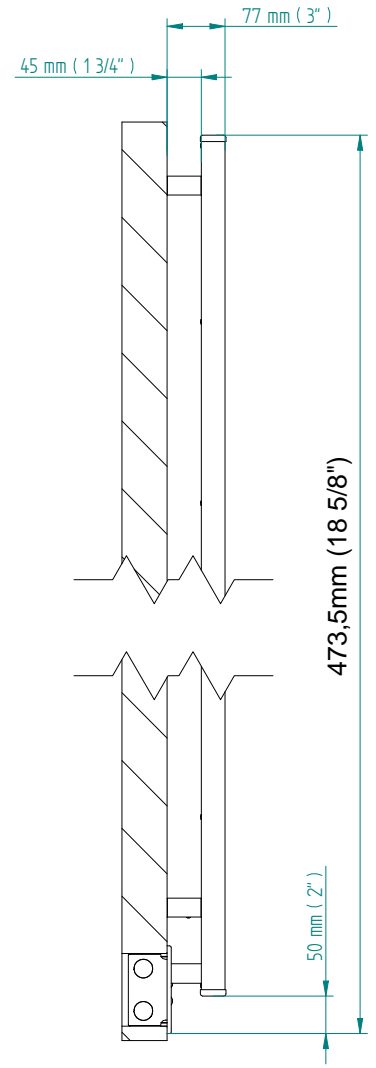

SIRIO

424 x 740
mm mm

16 3/4 x 29 1/8
inches inches

Elettrico / electric / électrique

CODICE / CODE

RS537006SN	RS547006SN
RL537006SN	RL547006SN
RV537006SN	RV547006SN

H	L
424 mm	732 mm
16 3/4 inches	28 7/8 inches

REGOLATORE DI POTENZA
DIGITAL HEAT CONTROLLER
REGOLATEUR DE PUISSANCE

INGOMBRO CON ATTACCO LUNGO
MEASUREMENTS WITH LONG BRACKETS
MEASUREMENTS AVEC ATTACHE LONG

INGOMBRO CON ATTACCO STANDARD
MEASUREMENTS WITH STANDARD BRACKETS
MEASUREMENTS AVEC ATTACHE STANDARD

DETAIL A

DETAIL B

FORO PER INSERIMENTO TASSELLO A MURO 6X30
POSITIONING OF FASTENERS FOR FIXING TO WALL
FASTENERS SHOULD BE SECURED IN DTUDS OR HEADERS PLACES BEHIND THE UNIT
TROU POUR LA CHEVILLE A MUR