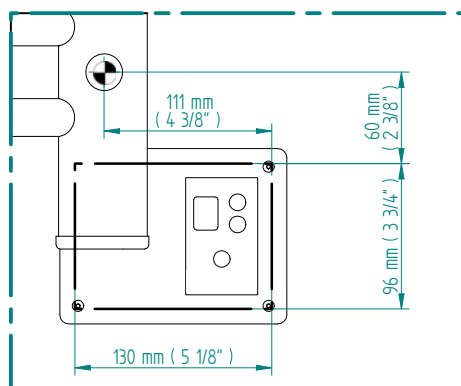

SIRIO

1504 x 640
mm mm

59 1/4 x 25 3/16
inches inches

Elettrico / electric / électrique

CODICE / CODE

RS536022SN	RS546022SN
RL536022SN	RL546022SN
RV536022SN	RV546022SN

H

1504 mm
59 1/4 inches

L

632 mm
24 7/8 inches

REGOLATORE DI POTENZA
DIGITAL HEAT CONTROLLER
REGULATEUR DE PUISSANCE

INGOMBRO CON ATTACCO LUNGO
MEASUREMENTS WITH LONG BRACKETS
MEASUREMENTS AVEC ATTACHE LONG

INGOMBRO CON ATTACCO STANDARD
MEASUREMENTS WITH STANDARD BRACKETS
MEASUREMENTS AVEC ATTACHE STANDARD

DETAIL A

DETAIL B

FORO PER INSERIMENTO TASSELLO A MURO 6X30
POSITIONING OF FASTENERS FOR FIXING TO WALL
FASTENERS SHOULD BE SECURED IN DTUDS OR HEADERS PLACES BEHIND THE UNIT
TROU POUR LA CHEVILLE A MUR