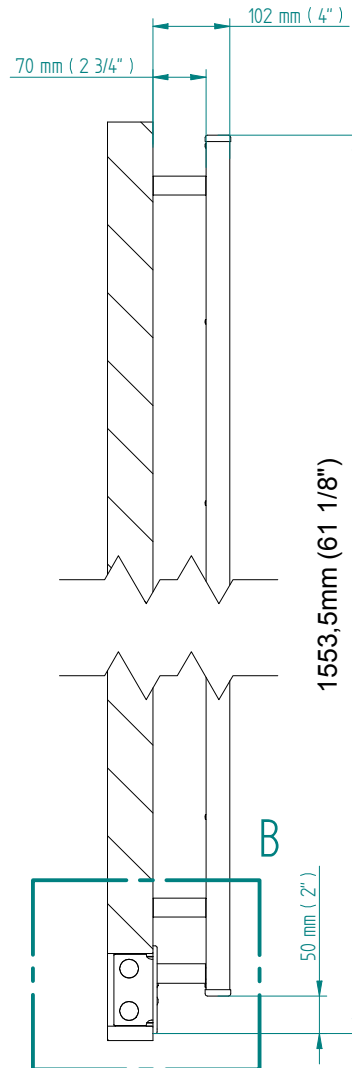

SIRIO

1504 x 640
mm mm

59 1/4 x 25 3/16
inches inches

Elettrico / electric / électrique

CODICE / CODE

RS536022SN	RS546022SN
RL536022SN	RL546022SN
RV536022SN	RV546022SN

H

1504 mm
59 1/4 inches

L

632 mm
24 7/8 inches

REGOLATORE DI POTENZA
DIGITAL HEAT CONTROLLER
REGULATEUR DE PUISSANCE

INGOMBRO CON ATTACCO LUNGO
MEASUREMENTS WITH LONG BRACKETS
MEASUREMENTS AVEC ATTACHE LONG

INGOMBRO CON ATTACCO STANDARD
MEASUREMENTS WITH STANDARD BRACKETS
MEASUREMENTS AVEC ATTACHE STANDARD

DETAIL A

DETAIL B

FORO PER INSERIMENTO TASSELLO A MURO 6X30
POSITIONING OF FASTENERS FOR FIXING TO WALL
FASTENERS SHOULD BE SECURED IN DTUDS OR HEADERS PLACES BEHIND THE UNIT
TROU POUR LA CHEVILLE A MUR