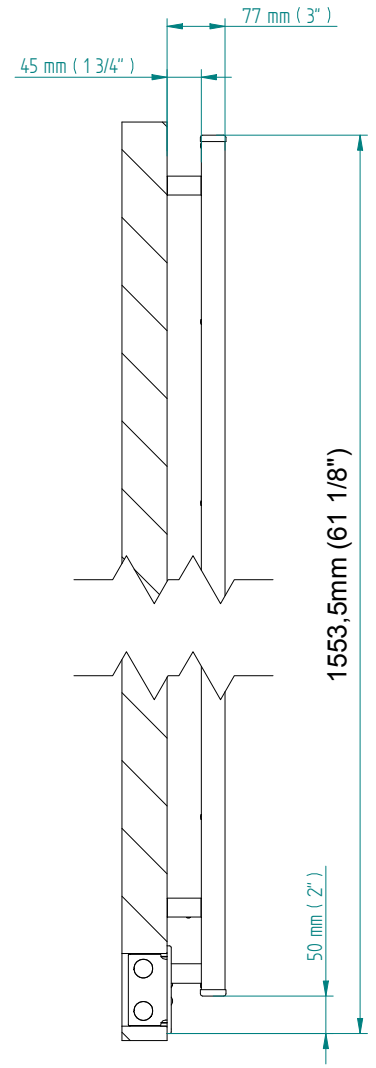

SIRIO

1504 x 640
mm mm

59 1/4 x 25 3/16
inches inches

Elettrico / electric / électrique

CODICE / CODE

RS536022SN	RS546022SN
RL536022SN	RL546022SN
RV536022SN	RV546022SN

H

1504 mm
59 1/4 inches

L

632 mm
24 7/8 inches

REGOLATORE DI POTENZA
DIGITAL HEAT CONTROLLER
REGULATEUR DE PUISSANCE

INGOMBRO CON ATTACCO LUNGO
MEASUREMENTS WITH LONG BRACKETS
MEASUREMENTS AVEC ATTACHE LONG

INGOMBRO CON ATTACCO STANDARD
MEASUREMENTS WITH STANDARD BRACKETS
MEASUREMENTS AVEC ATTACHE STANDARD

DETAIL A

DETAIL B

FORO PER INSERIMENTO TASSELLO A MURO 6X30
POSITIONING OF FASTENERS FOR FIXING TO WALL
FASTENERS SHOULD BE SECURED IN DTUDS OR HEADERS PLACES BEHIND THE UNIT
TROU POUR LA CHEVILLE A MUR