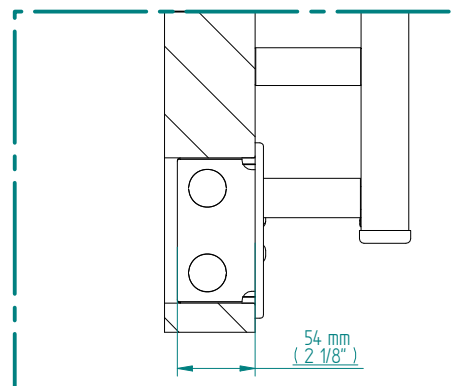

SIRIO

1504 x 640
mm mm

59 1/4 x 25 3/16
inches inches

Elettrico / electric / électrique

CODICE / CODE

RS536022SN	RS546022SN
RL536022SN	RL546022SN
RV536022SN	RV546022SN

H

1504 mm
59 1/4 inches

L

632 mm
24 7/8 inches

REGOLATORE DI POTENZA
DIGITAL HEAT CONTROLLER
REGULATEUR DE PUISSANCE

INGOMBRO CON ATTACCO LUNGO
MEASUREMENTS WITH LONG BRACKETS
MEASUREMENTS AVEC ATTACHE LONG

INGOMBRO CON ATTACCO STANDARD
MEASUREMENTS WITH STANDARD BRACKETS
MEASUREMENTS AVEC ATTACHE STANDARD

DETAIL A

DETAIL B

FORO PER INSERIMENTO TASSELLO A MURO 6X30
POSITIONING OF FASTENERS FOR FIXING TO WALL
FASTENERS SHOULD BE SECURED IN DTUDS OR HEADERS PLACES BEHIND THE UNIT
TROU POUR LA CHEVILLE A MUR