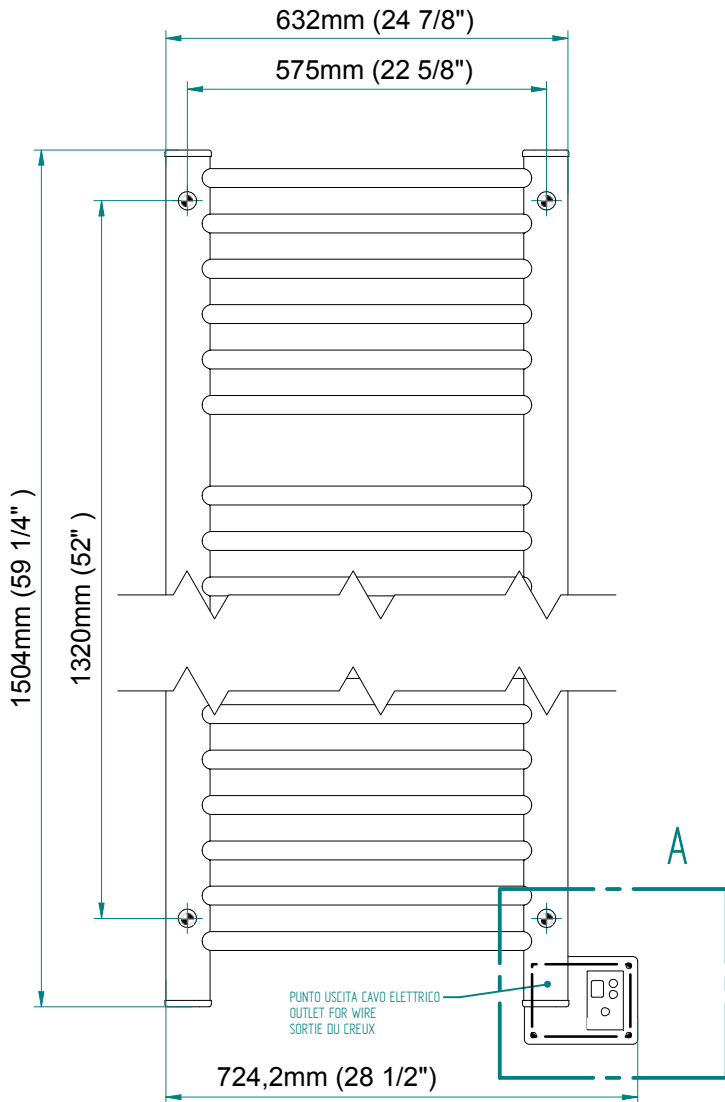

SIRIO

1504 x 640
mm mm

59 1/4 x 25 3/16
inches inches

Elettrico / electric / électrique

CODICE / CODE

RS536022SN	RS546022SN
RL536022SN	RL546022SN
RV536022SN	RV546022SN

H

1504 mm
59 1/4 inches

L

632 mm
24 7/8 inches

REGOLATORE DI POTENZA
DIGITAL HEAT CONTROLLER
REGULATEUR DE PUISSANCE

INGOMBRO CON ATTACCO LUNGO
MEASUREMENTS WITH LONG BRACKETS
MEASUREMENTS AVEC ATTACHE LONG

INGOMBRO CON ATTACCO STANDARD
MEASUREMENTS WITH STANDARD BRACKETS
MEASUREMENTS AVEC ATTACHE STANDARD

DETAIL A

DETAIL B

FORO PER INSERIMENTO TASSELLO A MURO 6X30
POSITIONING OF FASTENERS FOR FIXING TO WALL
FASTENERS SHOULD BE SECURED IN DTUDS OR HEADERS PLACES BEHIND THE UNIT
TROU POUR LA CHEVILLE A MUR