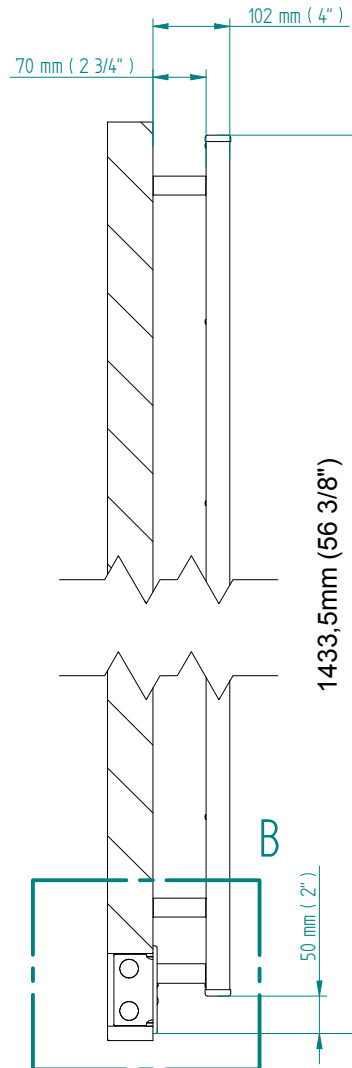

# SIRIO

1384 x 640  
mm mm

54 1/2 x 25 3/16  
inches inches

Elettrico / electric / électrique

## CODICE / CODE

RS536020SN	RS546020SN
RL536020SN	RL546020SN
RV536020SN	RV546020SN

## H

1384 mm  
54 1/2 inches

## L

632 mm  
24 7/8 inches

REGOLATORE DI POTENZA  
DIGITAL HEAT CONTROLLER  
REGULATEUR DE PUISSANCE

INGOMBRO CON ATTACCO LUNGO  
MEASUREMENTS WITH LONG BRACKETS  
MEASUREMENTS AVEC ATTACHE LONG

INGOMBRO CON ATTACCO STANDARD  
MEASUREMENTS WITH STANDARD BRACKETS  
MEASUREMENTS AVEC ATTACHE STANDARD