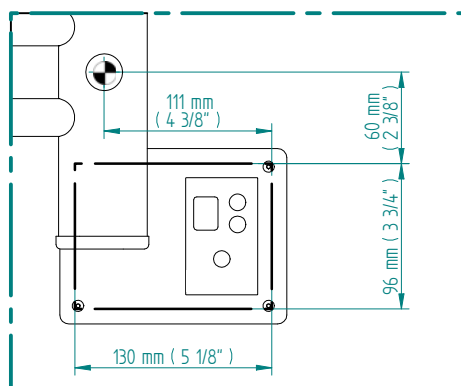

SIRIO

1384 x 640
mm mm

54 1/2 x 25 3/16
inches inches

Elettrico / electric / électrique

CODICE / CODE

RS536020SN	RS546020SN
RL536020SN	RL546020SN
RV536020SN	RV546020SN

H

1384 mm
54 1/2 inches

L

632 mm
24 7/8 inches

REGOLATORE DI POTENZA
DIGITAL HEAT CONTROLLER
REGULATEUR DE PUISSANCE

INGOMBRO CON ATTACCO LUNGO
MEASUREMENTS WITH LONG BRACKETS
MEASUREMENTS AVEC ATTACHE LONG

INGOMBRO CON ATTACCO STANDARD
MEASUREMENTS WITH STANDARD BRACKETS
MEASUREMENTS AVEC ATTACHE STANDARD

DETAIL A

DETAIL B

FORO PER INSERIMENTO TASSELLO A MURO 6X30
POSITIONING OF FASTENERS FOR FIXING TO WALL
FASTENERS SHOULD BE SECURED IN DTUDS OR HEADERS PLACES BEHIND THE UNIT
TROU POUR LA CHEVILLE A MUR

Femmestee®