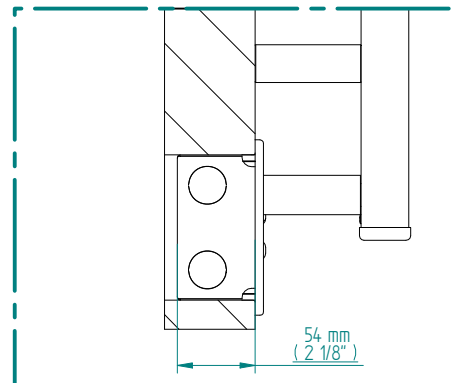

DETAIL B

FORO PER INSERIMENTO TASSELLO A MURO 6X30
POSITIONING OF FASTENERS FOR FIXING TO WALL
FASTENERS SHOULD BE SECURED IN DTUDS OR HEADERS PLACES BEHIND THE UNIT
TROU POUR LA CHEVILLE A MUR

Femmestee®