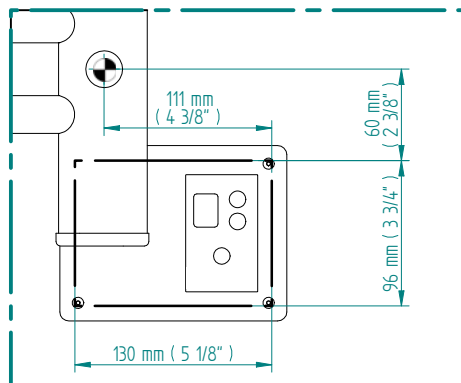

SIRIO

844 x 640
mm mm

33 1/4 x 25 3/16
inches inches

Elettrico / electric / électrique

CODICE / CODE

RS536012SN	RS546012SN
RL536012SN	RL546012SN
RV536012SN	RV546012SN

H

844 mm
33 1/4 inches

L

632 mm
24 7/8 inches

REGOLATORE DI POTENZA
DIGITAL HEAT CONTROLLER
REGULATEUR DE PUISSANCE

INGOMBRO CON ATTACCO LUNGO
MEASUREMENTS WITH LONG BRACKETS
MEASUREMENTS AVEC ATTACHE LONG

INGOMBRO CON ATTACCO STANDARD
MEASUREMENTS WITH STANDARD BRACKETS
MEASUREMENTS AVEC ATTACHE STANDARD

DETAIL A

DETAIL B

FORO PER INSERIMENTO TASSELLO A MURO 6X30
POSITIONING OF FASTENERS FOR FIXING TO WALL
FASTENERS SHOULD BE SECURED IN DTUDS OR HEADERS PLACES BEHIND THE UNIT
TROU POUR LA CHEVILLE A MUR

Femmestee®