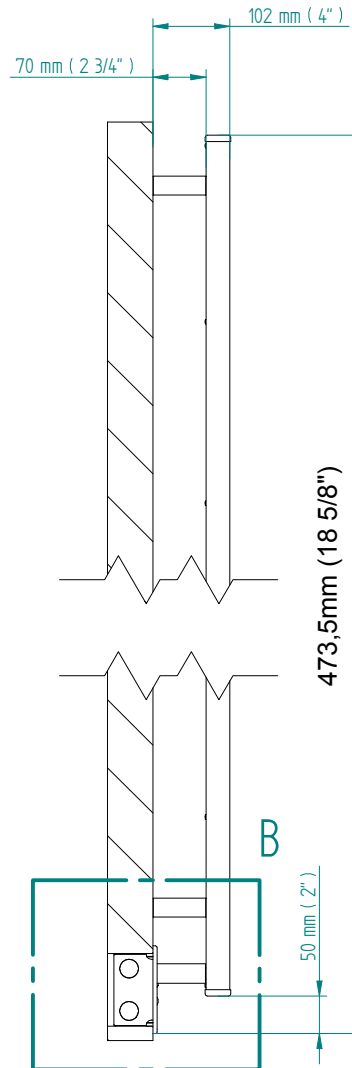

SIRIO

424 x 640
mm mm

16 3/4 x 25 3/16
inches inches

Elettrico / electric / électrique

CODICE / CODE

RS536006SN	RS546006SN
RL536006SN	RL546006SN
RV536006SN	RV546006SN

H	L
424 mm	632 mm
16 3/4 inches	24 7/8 inches

REGOLATORE DI POTENZA
DIGITAL HEAT CONTROLLER
REGULATEUR DE PUISSANCE

INGOMBRO CON ATTACCO LUNGO
MEASUREMENTS WITH LONG BRACKETS
MEASUREMENTS AVEC ATTACHE LONG

INGOMBRO CON ATTACCO STANDARD
MEASUREMENTS WITH STANDARD BRACKETS
MEASUREMENTS AVEC ATTACHE STANDARD

DETAIL A

DETAIL B

FORO PER INSERIMENTO TASSELLO A MURO 6X30
POSITIONING OF FASTENERS FOR FIXING TO WALL
FASTENERS SHOULD BE SECURED IN DTUDS OR HEADERS PLACES BEHIND THE UNIT
TROU POUR LA CHEVILLE A MUR