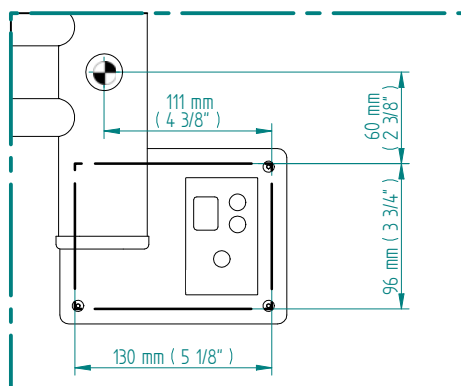

SIRIO

424 x 640
mm mm

16 3/4 x 25 3/16
inches inches

Elettrico / electric / électrique

CODICE / CODE

RS536006SN	RS546006SN
RL536006SN	RL546006SN
RV536006SN	RV546006SN

H	L
424 mm	632 mm
16 3/4 inches	24 7/8 inches

REGOLATORE DI POTENZA
DIGITAL HEAT CONTROLLER
REGULATEUR DE PUISSANCE

INGOMBRO CON ATTACCO LUNGO
MEASUREMENTS WITH LONG BRACKETS
MEASUREMENTS AVEC ATTACHE LONG

INGOMBRO CON ATTACCO STANDARD
MEASUREMENTS WITH STANDARD BRACKETS
MEASUREMENTS AVEC ATTACHE STANDARD

DETAIL A

DETAIL B

FORO PER INSERIMENTO TASSELLO A MURO 6X30
POSITIONING OF FASTENERS FOR FIXING TO WALL
FASTENERS SHOULD BE SECURED IN DTUDS OR HEADERS PLACES BEHIND THE UNIT
TROU POUR LA CHEVILLE A MUR