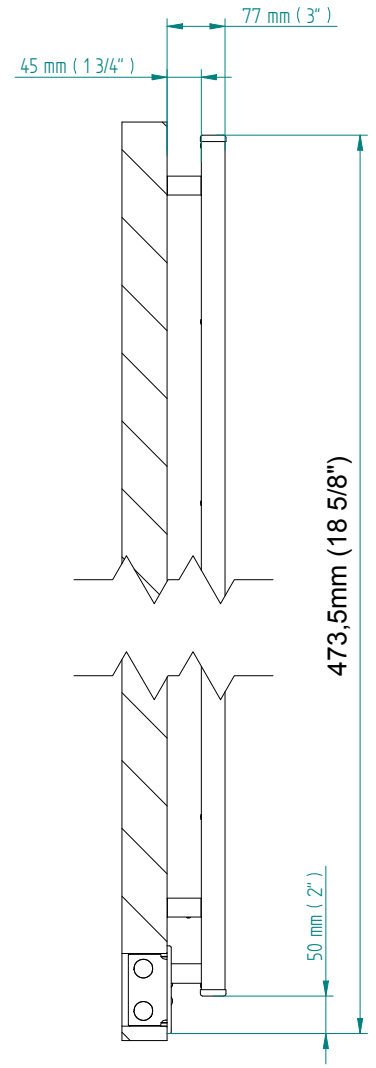

SIRIO

424 x 640
mm mm

16 3/4 x 25 3/16
inches inches

Elettrico / electric / électrique

CODICE / CODE

RS536006SN	RS546006SN
RL536006SN	RL546006SN
RV536006SN	RV546006SN

H	L
424 mm	632 mm
16 3/4 inches	24 7/8 inches

REGOLATORE DI POTENZA
DIGITAL HEAT CONTROLLER
REGULATEUR DE PUISSANCE

INGOMBRO CON ATTACCO LUNGO
MEASUREMENTS WITH LONG BRACKETS
MEASUREMENTS AVEC ATTACHE LONG

INGOMBRO CON ATTACCO STANDARD
MEASUREMENTS WITH STANDARD BRACKETS
MEASUREMENTS AVEC ATTACHE STANDARD

DETAIL A

DETAIL B

FORO PER INSERIMENTO TASSELLO A MURO 6X30
POSITIONING OF FASTENERS FOR FIXING TO WALL
FASTENERS SHOULD BE SECURED IN DTUDS OR HEADERS PLACES BEHIND THE UNIT
TROU POUR LA CHEVILLE A MUR