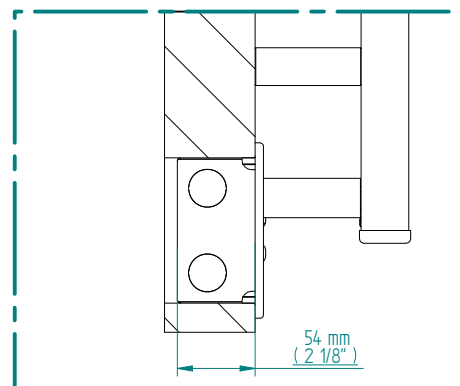

SIRIO

424 x 640
mm mm

16 3/4 x 25 3/16
inches inches

Elettrico / electric / électrique

CODICE / CODE

RS536006SN	RS546006SN
RL536006SN	RL546006SN
RV536006SN	RV546006SN

H	L
424 mm	632 mm
16 3/4 inches	24 7/8 inches

REGOLATORE DI POTENZA
DIGITAL HEAT CONTROLLER
REGULATEUR DE PUISSANCE

INGOMBRO CON ATTACCO LUNGO
MEASUREMENTS WITH LONG BRACKETS
MEASUREMENTS AVEC ATTACHE LONG

INGOMBRO CON ATTACCO STANDARD
MEASUREMENTS WITH STANDARD BRACKETS
MEASUREMENTS AVEC ATTACHE STANDARD

DETAIL A

DETAIL B

FORO PER INSERIMENTO TASSELLO A MURO 6X30
POSITIONING OF FASTENERS FOR FIXING TO WALL
FASTENERS SHOULD BE SECURED IN DTUDS OR HEADERS PLACES BEHIND THE UNIT
TROU POUR LA CHEVILLE A MUR