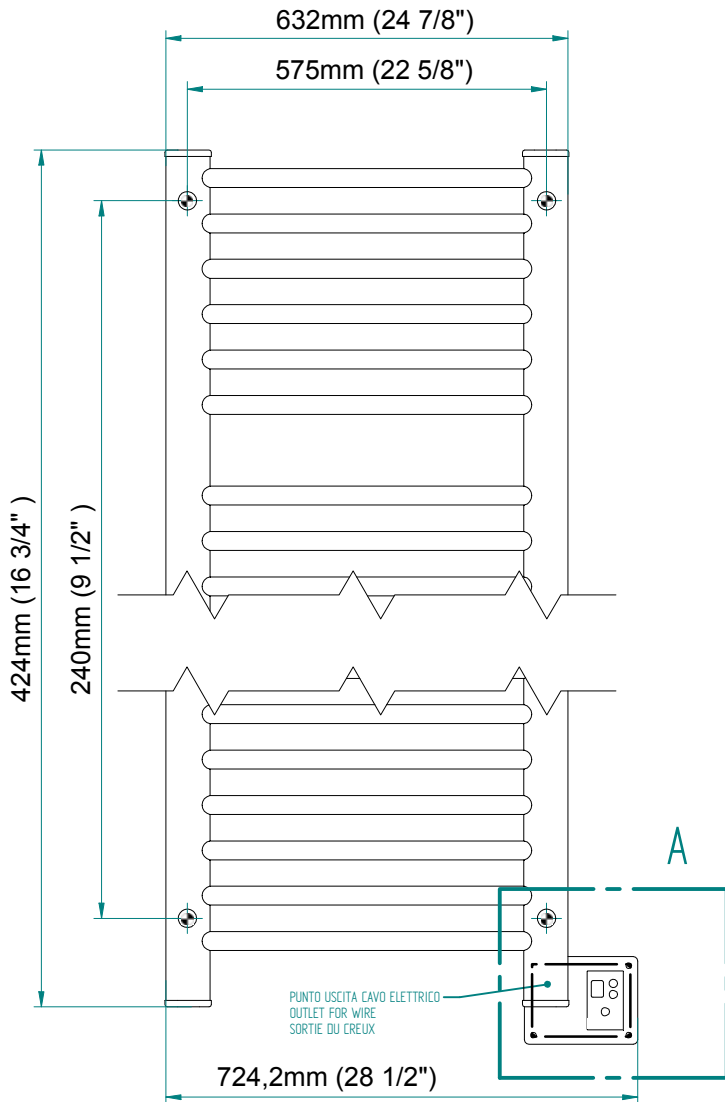

SIRIO

424 x 640
mm mm

16 3/4 x 25 3/16
inches inches

Elettrico / electric / électrique

CODICE / CODE

RS536006SN	RS546006SN
RL536006SN	RL546006SN
RV536006SN	RV546006SN

H	L
424 mm	632 mm
16 3/4 inches	24 7/8 inches

REGOLATORE DI POTENZA
DIGITAL HEAT CONTROLLER
REGULATEUR DE PUISSANCE

INGOMBRO CON ATTACCO LUNGO
MEASUREMENTS WITH LONG BRACKETS
MEASUREMENTS AVEC ATTACHE LONG

INGOMBRO CON ATTACCO STANDARD
MEASUREMENTS WITH STANDARD BRACKETS
MEASUREMENTS AVEC ATTACHE STANDARD

DETAIL A

DETAIL B

FORO PER INSERIMENTO TASSELLO A MURO 6X30
POSITIONING OF FASTENERS FOR FIXING TO WALL
FASTENERS SHOULD BE SECURED IN DTUDS OR HEADERS PLACES BEHIND THE UNIT
TROU POUR LA CHEVILLE A MUR