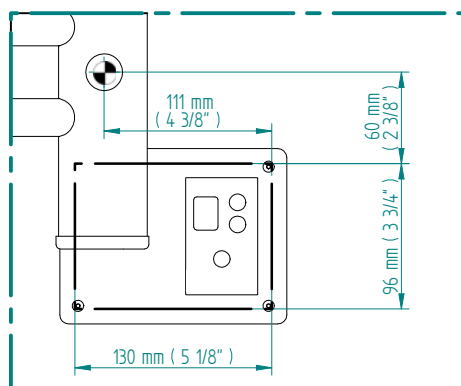

SIRIO

1504 x 540
mm mm

59 1/4 x 21 1/4
inches inches

Elettrico / electric / électrique

CODICE / CODE

RS535022SN	RS545022SN
RL535022SN	RL545022SN
RV535022SN	RV545022SN

H

1504 mm
59 1/4 inches

L

532 mm
21 inches

REGOLATORE DI POTENZA
DIGITAL HEAT CONTROLLER
REGULATEUR DE PUISSANCE

INGOMBRO CON ATTACCO LUNGO
MEASUREMENTS WITH LONG BRACKETS
MEASUREMENTS AVEC ATTACHE LONG

INGOMBRO CON ATTACCO STANDARD
MEASUREMENTS WITH STANDARD BRACKETS
MEASUREMENTS AVEC ATTACHE STANDARD

DETAIL A

DETAIL B

FORO PER INSERIMENTO TASSELLO A MURO 6X30
POSITIONING OF FASTENERS FOR FIXING TO WALL
FASTENERS SHOULD BE SECURED IN DTUDS OR HEADERS PLACES BEHIND THE UNIT
TROU POUR LA CHEVILLE A MUR

Femmestee®