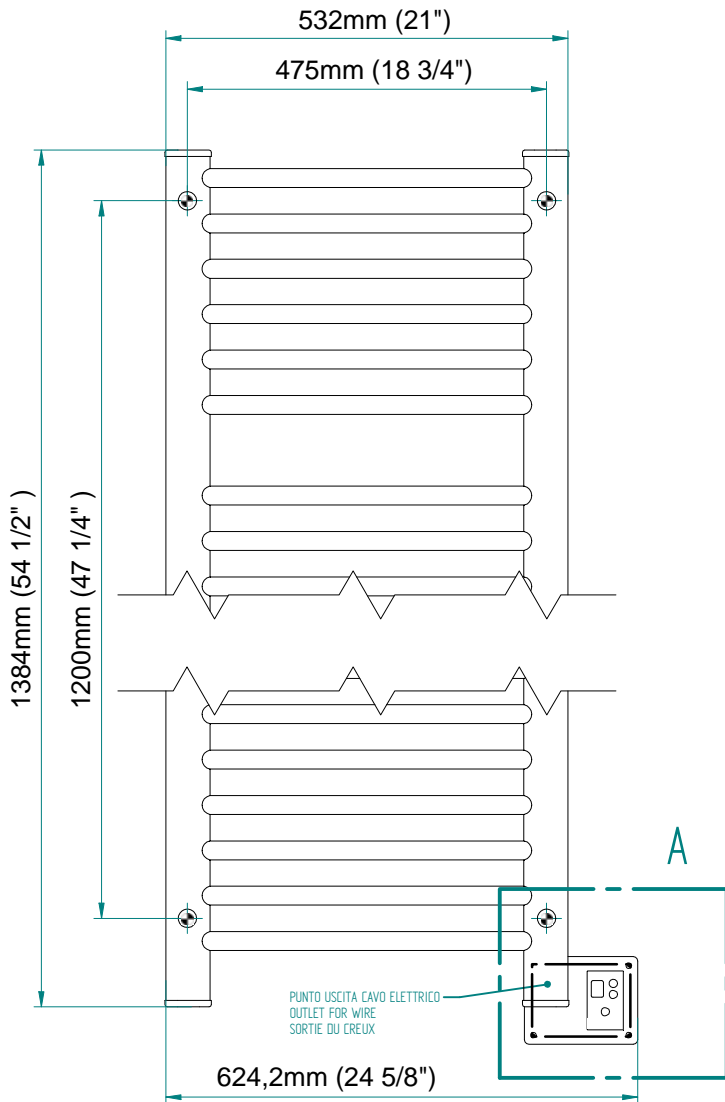

SIRIO

1384 x 540
mm mm

54 1/2 x 21 1/4
inches inches

Elettrico / electric / électrique

CODICE / CODE

RS535020SN	RS545020SN
RL535020SN	RL545020SN
RV535020SN	RV545020SN

H

1384 mm
54 1/2 inches

L

532 mm
21 inches

REGOLATORE DI POTENZA
DIGITAL HEAT CONTROLLER
REGULATEUR DE PUISSANCE

INGOMBRO CON ATTACCO LUNGO
MEASUREMENTS WITH LONG BRACKETS
MEASUREMENTS AVEC ATTACHE LONG

INGOMBRO CON ATTACCO STANDARD
MEASUREMENTS WITH STANDARD BRACKETS
MEASUREMENTS AVEC ATTACHE STANDARD

DETAIL A

DETAIL B

FORO PER INSERIMENTO TASSELLO A MURO 6X30
POSITIONING OF FASTENERS FOR FIXING TO WALL
FASTENERS SHOULD BE SECURED IN DTUDS OR HEADERS PLACES BEHIND THE UNIT
TROU POUR LA CHEVILLE A MUR