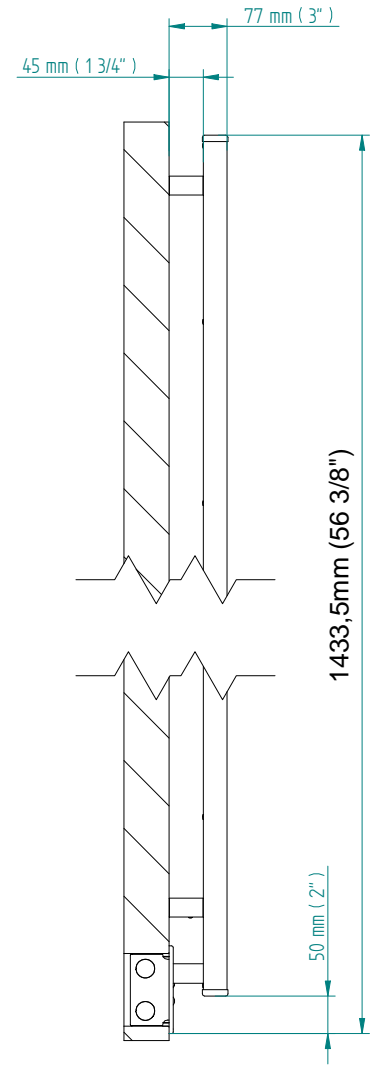

SIRIO

1384 x 540
mm mm

54 1/2 x 21 1/4
inches inches

Elettrico / electric / électrique

CODICE / CODE

RS535020SN	RS545020SN
RL535020SN	RL545020SN
RV535020SN	RV545020SN

H

1384 mm
54 1/2 inches

L

532 mm
21 inches

REGOLATORE DI POTENZA
DIGITAL HEAT CONTROLLER
REGULATEUR DE PUISSANCE

INGOMBRO CON ATTACCO LUNGO
MEASUREMENTS WITH LONG BRACKETS
MEASUREMENTS AVEC ATTACHE LONG

INGOMBRO CON ATTACCO STANDARD
MEASUREMENTS WITH STANDARD BRACKETS
MEASUREMENTS AVEC ATTACHE STANDARD

DETAIL A

DETAIL B

FORO PER INSERIMENTO TASSELLO A MURO 6X30
POSITIONING OF FASTENERS FOR FIXING TO WALL
FASTENERS SHOULD BE SECURED IN DTUDS OR HEADERS PLACES BEHIND THE UNIT
TROU POUR LA CHEVILLE A MUR