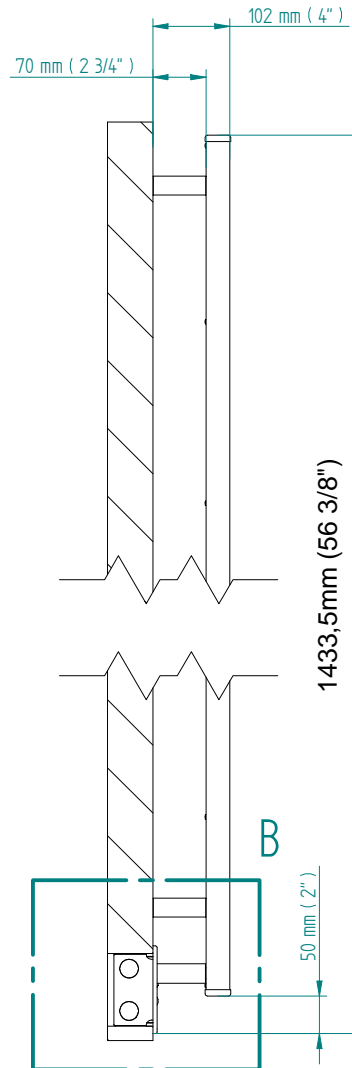

SIRIO

1384 x 540
mm mm

54 1/2 x 21 1/4
inches inches

Elettrico / electric / électrique

CODICE / CODE

RS535020SN	RS545020SN
RL535020SN	RL545020SN
RV535020SN	RV545020SN

H

1384 mm
54 1/2 inches

L

532 mm
21 inches

REGOLATORE DI POTENZA
DIGITAL HEAT CONTROLLER
REGULATEUR DE PUISSANCE

INGOMBRO CON ATTACCO LUNGO
MEASUREMENTS WITH LONG BRACKETS
MEASUREMENTS AVEC ATTACHE LONG

INGOMBRO CON ATTACCO STANDARD
MEASUREMENTS WITH STANDARD BRACKETS
MEASUREMENTS AVEC ATTACHE STANDARD

DETAIL A

DETAIL B

FORO PER INSERIMENTO TASSELLO A MURO 6X30
POSITIONING OF FASTENERS FOR FIXING TO WALL
FASTENERS SHOULD BE SECURED IN DTUDS OR HEADERS PLACES BEHIND THE UNIT
TROU POUR LA CHEVILLE A MUR