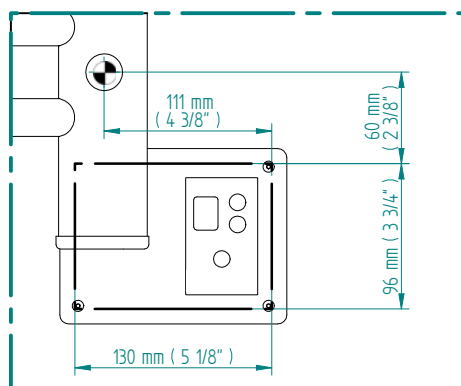

SIRIO

1384 x 540
mm mm

54 1/2 x 21 1/4
inches inches

Elettrico / electric / électrique

CODICE / CODE

RS535020SN	RS545020SN
RL535020SN	RL545020SN
RV535020SN	RV545020SN

H

1384 mm
54 1/2 inches

L

532 mm
21 inches

REGOLATORE DI POTENZA
DIGITAL HEAT CONTROLLER
REGULATEUR DE PUISSANCE

INGOMBRO CON ATTACCO LUNGO
MEASUREMENTS WITH LONG BRACKETS
MEASUREMENTS AVEC ATTACHE LONG

INGOMBRO CON ATTACCO STANDARD
MEASUREMENTS WITH STANDARD BRACKETS
MEASUREMENTS AVEC ATTACHE STANDARD

DETAIL A

DETAIL B

FORO PER INSERIMENTO TASSELLO A MURO 6X30
POSITIONING OF FASTENERS FOR FIXING TO WALL
FASTENERS SHOULD BE SECURED IN DTUDS OR HEADERS PLACES BEHIND THE UNIT
TROU POUR LA CHEVILLE A MUR