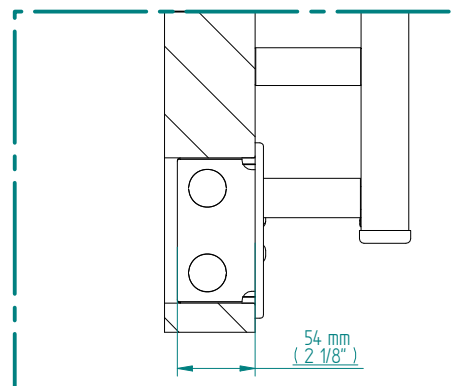

SIRIO

1384 x 540
mm mm

54 1/2 x 21 1/4
inches inches

Elettrico / electric / électrique

CODICE / CODE

RS535020SN	RS545020SN
RL535020SN	RL545020SN
RV535020SN	RV545020SN

H

1384 mm
54 1/2 inches

L

532 mm
21 inches

REGOLATORE DI POTENZA
DIGITAL HEAT CONTROLLER
REGULATEUR DE PUISSANCE

INGOMBRO CON ATTACCO LUNGO
MEASUREMENTS WITH LONG BRACKETS
MEASUREMENTS AVEC ATTACHE LONG

INGOMBRO CON ATTACCO STANDARD
MEASUREMENTS WITH STANDARD BRACKETS
MEASUREMENTS AVEC ATTACHE STANDARD

DETAIL A

DETAIL B

FORO PER INSERIMENTO TASSELLO A MURO 6X30
POSITIONING OF FASTENERS FOR FIXING TO WALL
FASTENERS SHOULD BE SECURED IN DTUDS OR HEADERS PLACES BEHIND THE UNIT
TROU POUR LA CHEVILLE A MUR