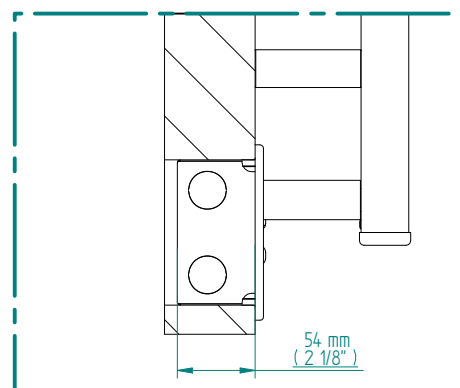

DETAIL B

FORO PER INSERIMENTO TASSELLO A MURO 6X30
POSITIONING OF FASTENERS FOR FIXING TO WALL
FASTENERS SHOULD BE SECURED IN DTUDS OR HEADERS PLACES BEHIND THE UNIT
TROU POUR LA CHEVILLE A MUR

Femmestee®