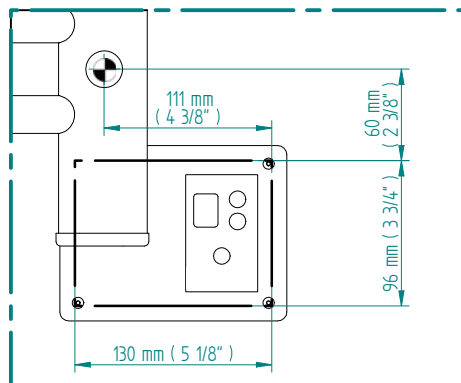

SIRIO

424 x 540
mm mm

16 3/4 x 21 1/4
inches inches

Elettrico / electric / électrique

CODICE / CODE

RS535006SN	RS545006SN
RL535006SN	RL545006SN
RV535006SN	RV545006SN

H

424 mm
16 3/4 inches

L

532 mm
21 inches

REGOLATORE DI POTENZA
DIGITAL HEAT CONTROLLER
REGULATEUR DE PUISSANCE

INGOMBRO CON ATTACCO LUNGO
MEASUREMENTS WITH LONG BRACKETS
MEASUREMENTS AVEC ATTACHE LONG

INGOMBRO CON ATTACCO STANDARD
MEASUREMENTS WITH STANDARD BRACKETS
MEASUREMENTS AVEC ATTACHE STANDARD

DETAIL A

DETAIL B

FORO PER INSERIMENTO TASSELLO A MURO 6X30
POSITIONING OF FASTENERS FOR FIXING TO WALL
FASTENERS SHOULD BE SECURED IN DTUDS OR HEADERS PLACES BEHIND THE UNIT
TROU POUR LA CHEVILLE A MUR

Femmestee®