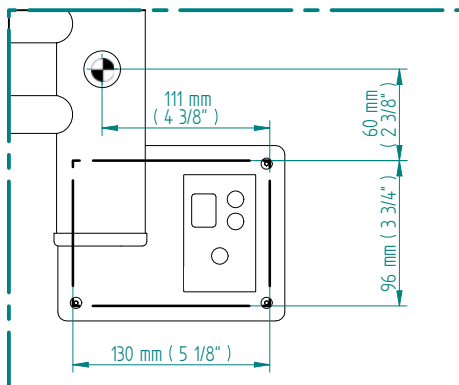

NETTUNO 1504 x 440

mm

mm

59 1/4 x 17 3/8
inches inches

Elettrico / electric / électrique

CODICE / CODE

RS534022SN	RS544022SN
RL534022SN	RL544022SN
RV534022SN	RV544022SN

H

L

1504 mm	432 mm
59 1/4 inches	17 inches

REGOLATORE DI POTENZA
DIGITAL HEAT CONTROLLER
REGULATEUR DE PUISSANCE

INGOMBRO CON ATTACCO LUNGO
MEASUREMENTS WITH LONG BRACKETS
MEASUREMENTS AVEC ATTACHE LONG

INGOMBRO CON ATTACCO STANDARD
MEASUREMENTS WITH STANDARD BRACKETS
MEASUREMENTS AVEC ATTACHE STANDARD

DETAIL A

DETAIL B

FORO PER INSERIMENTO TASSELLO A MURO 6X30
POSITIONING OF FASTENERS FOR FIXING TO WALL
FASTENERS SHOULD BE SECURED IN DTUDS OR HEADERS PLACES BEHIND THE UNIT
TROU POUR LA CHEVILLE A MUR