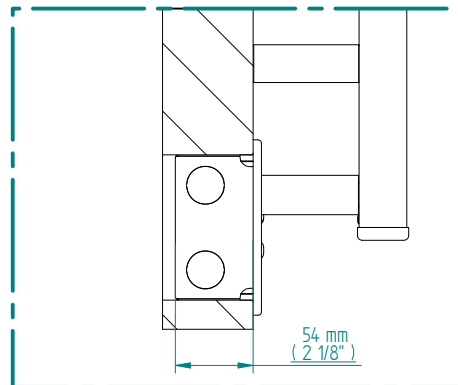

NETTUNO 1504 x 440

mm

mm

59 1/4 x 17 3/8
inches inches

Elettrico / electric / électrique

CODICE / CODE

RS534022SN	RS544022SN
RL534022SN	RL544022SN
RV534022SN	RV544022SN

H

L

1504 mm	432 mm
59 1/4 inches	17 inches

REGOLATORE DI POTENZA
DIGITAL HEAT CONTROLLER
REGULATEUR DE PUISSANCE

INGOMBRO CON ATTACCO LUNGO
MEASUREMENTS WITH LONG BRACKETS
MEASUREMENTS AVEC ATTACHE LONG

INGOMBRO CON ATTACCO STANDARD
MEASUREMENTS WITH STANDARD BRACKETS
MEASUREMENTS AVEC ATTACHE STANDARD

DETAIL A

DETAIL B

FORO PER INSERIMENTO TASSELLO A MURO 6X30
POSITIONING OF FASTENERS FOR FIXING TO WALL
FASTENERS SHOULD BE SECURED IN DTUDS OR HEADERS PLACES BEHIND THE UNIT
TROU POUR LA CHEVILLE A MUR