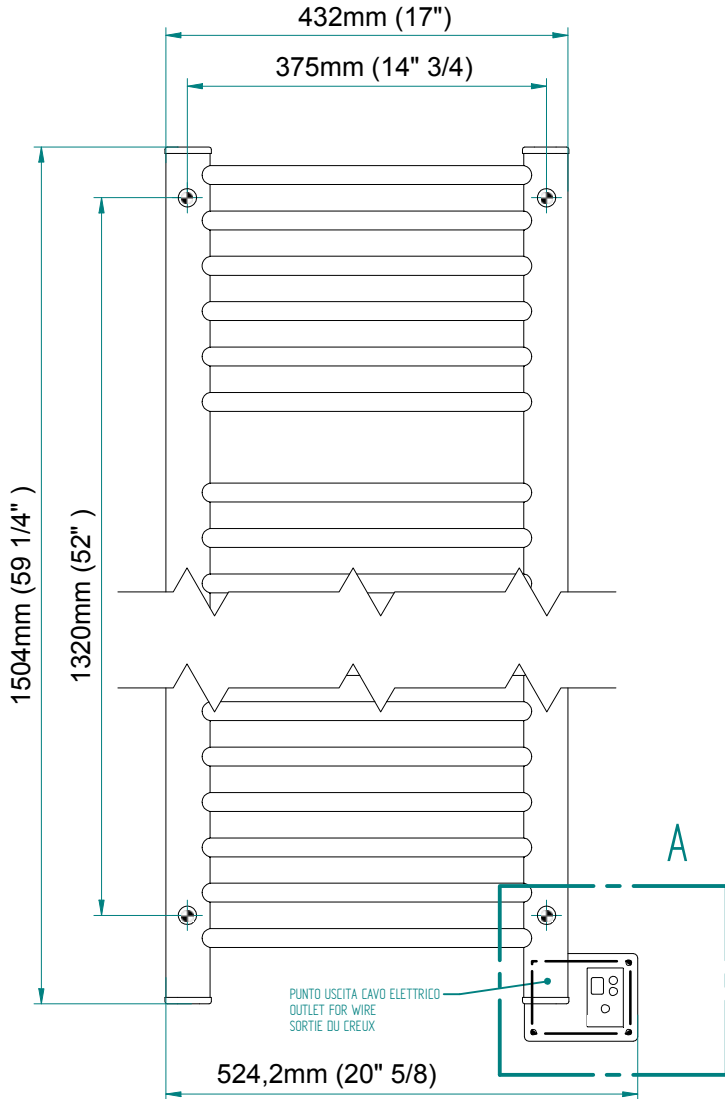

NETTUNO 1504 x 440

mm

mm

59 1/4 x 17 3/8
inches inches

Elettrico / electric / électrique

CODICE / CODE

RS534022SN	RS544022SN
RL534022SN	RL544022SN
RV534022SN	RV544022SN

H

L

1504 mm	432 mm
59 1/4 inches	17 inches

REGOLATORE DI POTENZA
DIGITAL HEAT CONTROLLER
REGULATEUR DE PUISSANCE

INGOMBRO CON ATTACCO LUNGO
MEASUREMENTS WITH LONG BRACKETS
MEASUREMENTS AVEC ATTACHE LONG

INGOMBRO CON ATTACCO STANDARD
MEASUREMENTS WITH STANDARD BRACKETS
MEASUREMENTS AVEC ATTACHE STANDARD

DETAIL A

DETAIL B

FORO PER INSERIMENTO TASSELLO A MURO 6X30
POSITIONING OF FASTENERS FOR FIXING TO WALL
FASTENERS SHOULD BE SECURED IN DTUDS OR HEADERS PLACES BEHIND THE UNIT
TROU POUR LA CHEVILLE A MUR