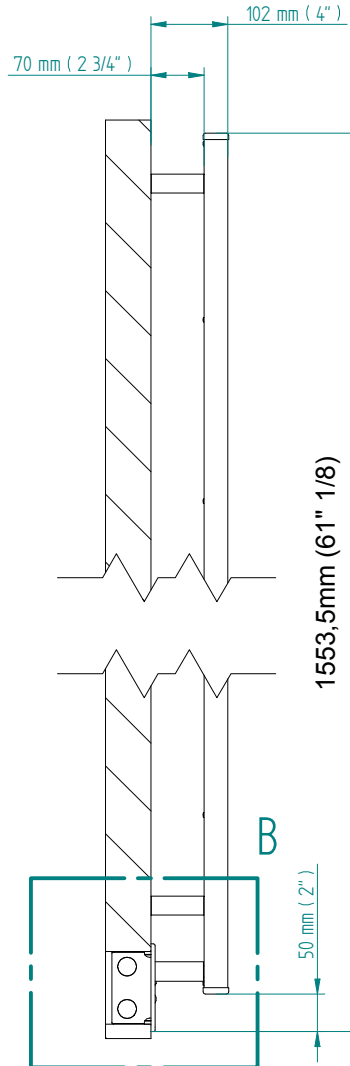

NETTUNO 1504 x 440

mm

mm

59 1/4 x 17 3/8
inches inches

Elettrico / electric / électrique

CODICE / CODE

RS534022SN	RS544022SN
RL534022SN	RL544022SN
RV534022SN	RV544022SN

H

L

1504 mm	432 mm
59 1/4 inches	17 inches

REGOLATORE DI POTENZA
DIGITAL HEAT CONTROLLER
REGULATEUR DE PUISSANCE

INGOMBRO CON ATTACCO LUNGO
MEASUREMENTS WITH LONG BRACKETS
MEASUREMENTS AVEC ATTACHE LONG

INGOMBRO CON ATTACCO STANDARD
MEASUREMENTS WITH STANDARD BRACKETS
MEASUREMENTS AVEC ATTACHE STANDARD

DETAIL A

DETAIL B

FORO PER INSERIMENTO TASSELLO A MURO 6X30
POSITIONING OF FASTENERS FOR FIXING TO WALL
FASTENERS SHOULD BE SECURED IN DTUDS OR HEADERS PLACES BEHIND THE UNIT
TROU POUR LA CHEVILLE A MUR