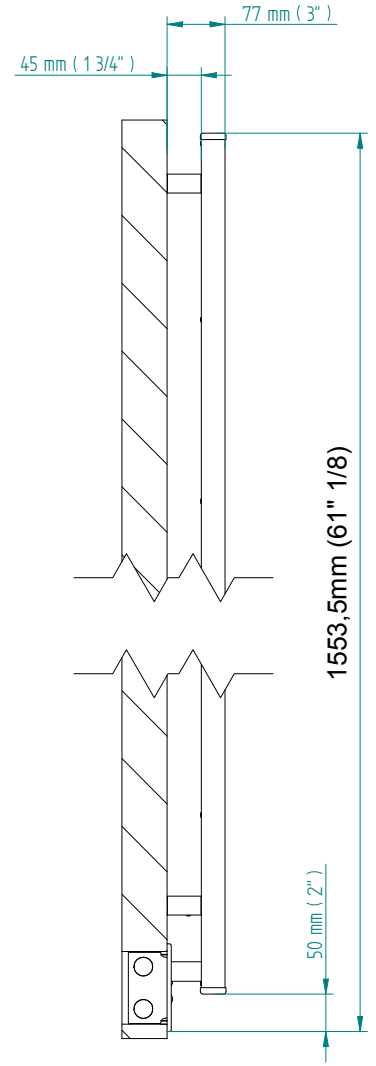

NETTUNO 1504 x 440

mm

mm

59 1/4 x 17 3/8
inches inches

Elettrico / electric / électrique

CODICE / CODE

RS534022SN	RS544022SN
RL534022SN	RL544022SN
RV534022SN	RV544022SN

H

L

1504 mm	432 mm
59 1/4 inches	17 inches

REGOLATORE DI POTENZA
DIGITAL HEAT CONTROLLER
REGULATEUR DE PUISSANCE

INGOMBRO CON ATTACCO LUNGO
MEASUREMENTS WITH LONG BRACKETS
MEASUREMENTS AVEC ATTACHE LONG

INGOMBRO CON ATTACCO STANDARD
MEASUREMENTS WITH STANDARD BRACKETS
MEASUREMENTS AVEC ATTACHE STANDARD

DETAIL A

DETAIL B

FORO PER INSERIMENTO TASSELLO A MURO 6X30
POSITIONING OF FASTENERS FOR FIXING TO WALL
FASTENERS SHOULD BE SECURED IN DTUDS OR HEADERS PLACES BEHIND THE UNIT
TROU POUR LA CHEVILLE A MUR