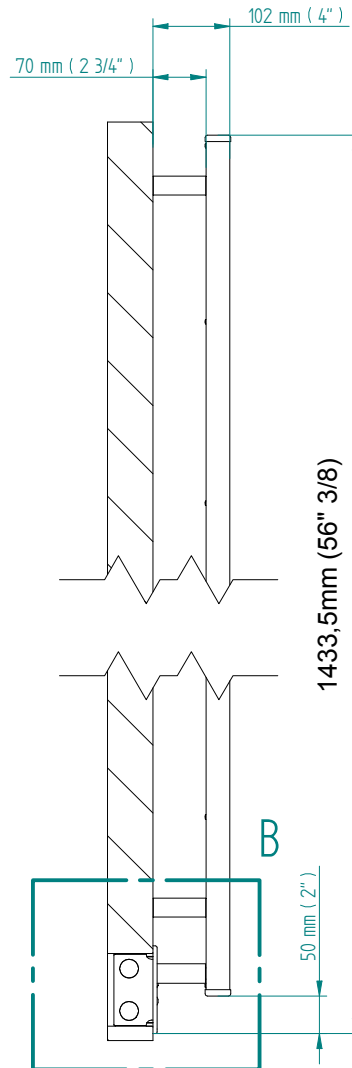

# SIRIO

1384 x 440  
mm mm

54 1/2 x 17 3/8  
inches inches

Elettrico / electric / électrique

## CODICE / CODE

RS534020SN	RS544020SN
RL534020SN	RL544020SN
RV534020SN	RV544020SN

## H

1384 mm  
54 1/2 inches

## L

432 mm  
17 inches

REGOLATORE DI POTENZA  
DIGITAL HEAT CONTROLLER  
REGULATEUR DE PUISSANCE

INGOMBRO CON ATTACCO LUNGO  
MEASUREMENTS WITH LONG BRACKETS  
MEASUREMENTS AVEC ATTACHE LONG

INGOMBRO CON ATTACCO STANDARD  
MEASUREMENTS WITH STANDARD BRACKETS  
MEASUREMENTS AVEC ATTACHE STANDARD