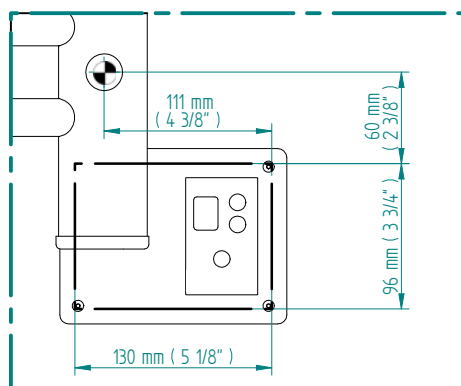

SIRIO

1384 x 440
mm mm

54 1/2 x 17 3/8
inches inches

Elettrico / electric / électrique

CODICE / CODE

RS534020SN	RS544020SN
RL534020SN	RL544020SN
RV534020SN	RV544020SN

H

1384 mm
54 1/2 inches

L

432 mm
17 inches

REGOLATORE DI POTENZA
DIGITAL HEAT CONTROLLER
REGULATEUR DE PUISSANCE

INGOMBRO CON ATTACCO LUNGO
MEASUREMENTS WITH LONG BRACKETS
MEASUREMENTS AVEC ATTACHE LONG

INGOMBRO CON ATTACCO STANDARD
MEASUREMENTS WITH STANDARD BRACKETS
MEASUREMENTS AVEC ATTACHE STANDARD

DETAIL A

DETAIL B

FORO PER INSERIMENTO TASSELLO A MURO 6X30
POSITIONING OF FASTENERS FOR FIXING TO WALL
FASTENERS SHOULD BE SECURED IN DTUDS OR HEADERS PLACES BEHIND THE UNIT
TROU POUR LA CHEVILLE A MUR

Femmestee®