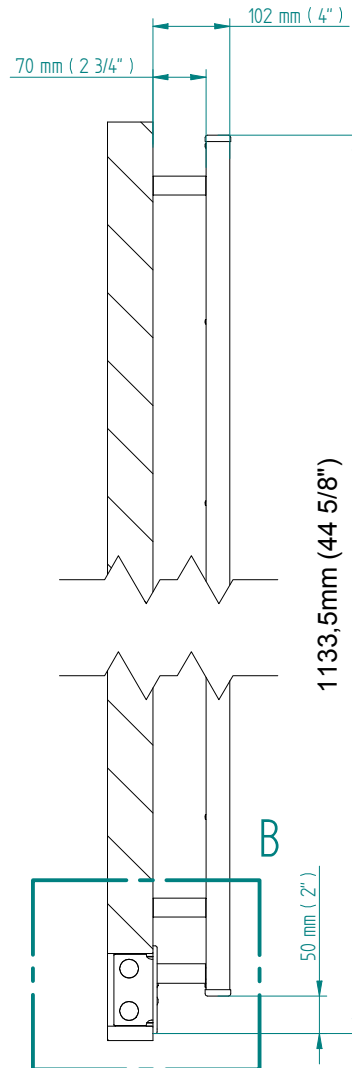

SIRIO

1084 x 440
mm mm

42 5/8 x 17 3/8
inches inches

Elettrico / electric / électrique

CODICE / CODE

RS534016SN	RS544016SN
RL534016SN	RL544016SN
RV534016SN	RV544016SN

H

1084 mm
42 5/8 inches

L

432 mm
17 inches

REGOLATORE DI POTENZA
DIGITAL HEAT CONTROLLER
REGULATEUR DE PUISSANCE

INGOMBRO CON ATTACCO LUNGO
MEASUREMENTS WITH LONG BRACKETS
MEASUREMENTS AVEC ATTACHE LONG

INGOMBRO CON ATTACCO STANDARD
MEASUREMENTS WITH STANDARD BRACKETS
MEASUREMENTS AVEC ATTACHE STANDARD

DETAIL A

DETAIL B

FORO PER INSERIMENTO TASSELLO A MURO 6X30
POSITIONING OF FASTENERS FOR FIXING TO WALL
FASTENERS SHOULD BE SECURED IN DTUDS OR HEADERS PLACES BEHIND THE UNIT
TROU POUR LA CHEVILLE A MUR