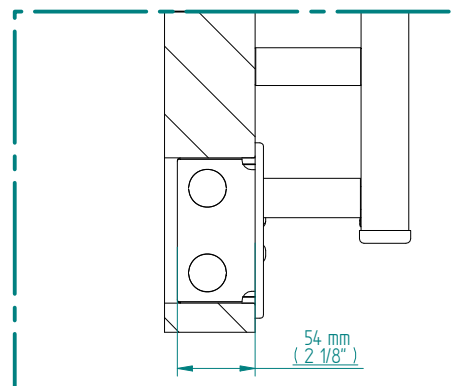

SIRIO

1084 x 440
mm mm

42 5/8 x 17 3/8
inches inches

Elettrico / electric / électrique

CODICE / CODE

RS534016SN	RS544016SN
RL534016SN	RL544016SN
RV534016SN	RV544016SN

H

1084 mm
42 5/8 inches

L

432 mm
17 inches

REGOLATORE DI POTENZA
DIGITAL HEAT CONTROLLER
REGULATEUR DE PUISSANCE

INGOMBRO CON ATTACCO LUNGO
MEASUREMENTS WITH LONG BRACKETS
MEASUREMENTS AVEC ATTACHE LONG

INGOMBRO CON ATTACCO STANDARD
MEASUREMENTS WITH STANDARD BRACKETS
MEASUREMENTS AVEC ATTACHE STANDARD

DETAIL A

DETAIL B

FORO PER INSERIMENTO TASSELLO A MURO 6X30
POSITIONING OF FASTENERS FOR FIXING TO WALL
FASTENERS SHOULD BE SECURED IN DTUDS OR HEADERS PLACES BEHIND THE UNIT
TROU POUR LA CHEVILLE A MUR