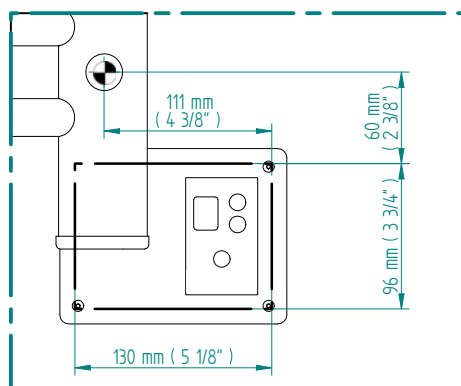

SIRIO

1084 x 440
mm mm

42 5/8 x 17 3/8
inches inches

Elettrico / electric / électrique

CODICE / CODE

RS534016SN	RS544016SN
RL534016SN	RL544016SN
RV534016SN	RV544016SN

H

1084 mm
42 5/8 inches

L

432 mm
17 inches

REGOLATORE DI POTENZA
DIGITAL HEAT CONTROLLER
REGULATEUR DE PUISSANCE

INGOMBRO CON ATTACCO LUNGO
MEASUREMENTS WITH LONG BRACKETS
MEASUREMENTS AVEC ATTACHE LONG

INGOMBRO CON ATTACCO STANDARD
MEASUREMENTS WITH STANDARD BRACKETS
MEASUREMENTS AVEC ATTACHE STANDARD

DETAIL A

DETAIL B

FORO PER INSERIMENTO TASSELLO A MURO 6X30
POSITIONING OF FASTENERS FOR FIXING TO WALL
FASTENERS SHOULD BE SECURED IN DTUDS OR HEADERS PLACES BEHIND THE UNIT
TROU POUR LA CHEVILLE A MUR