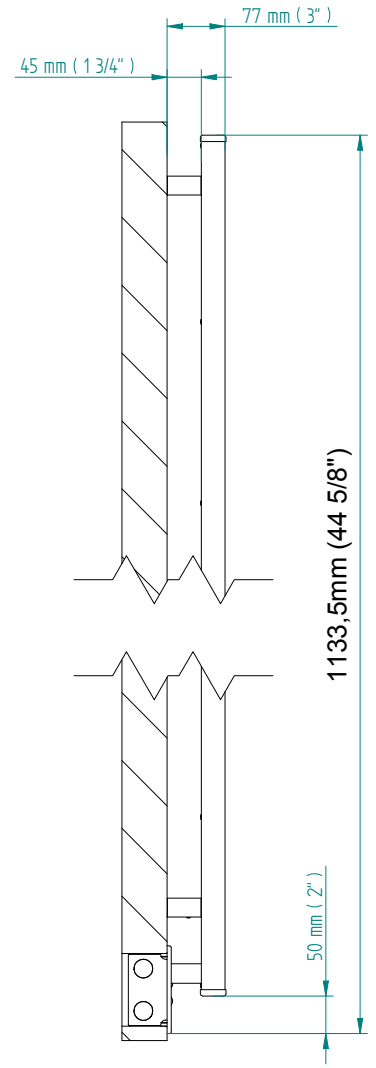

SIRIO

1084 x 440
mm mm

42 5/8 x 17 3/8
inches inches

Elettrico / electric / électrique

CODICE / CODE

RS534016SN	RS544016SN
RL534016SN	RL544016SN
RV534016SN	RV544016SN

H

1084 mm
42 5/8 inches

L

432 mm
17 inches

REGOLATORE DI POTENZA
DIGITAL HEAT CONTROLLER
REGULATEUR DE PUISSANCE

INGOMBRO CON ATTACCO LUNGO
MEASUREMENTS WITH LONG BRACKETS
MEASUREMENTS AVEC ATTACHE LONG

INGOMBRO CON ATTACCO STANDARD
MEASUREMENTS WITH STANDARD BRACKETS
MEASUREMENTS AVEC ATTACHE STANDARD

DETAIL A

DETAIL B

FORO PER INSERIMENTO TASSELLO A MURO 6X30
POSITIONING OF FASTENERS FOR FIXING TO WALL
FASTENERS SHOULD BE SECURED IN DTUDS OR HEADERS PLACES BEHIND THE UNIT
TROU POUR LA CHEVILLE A MUR