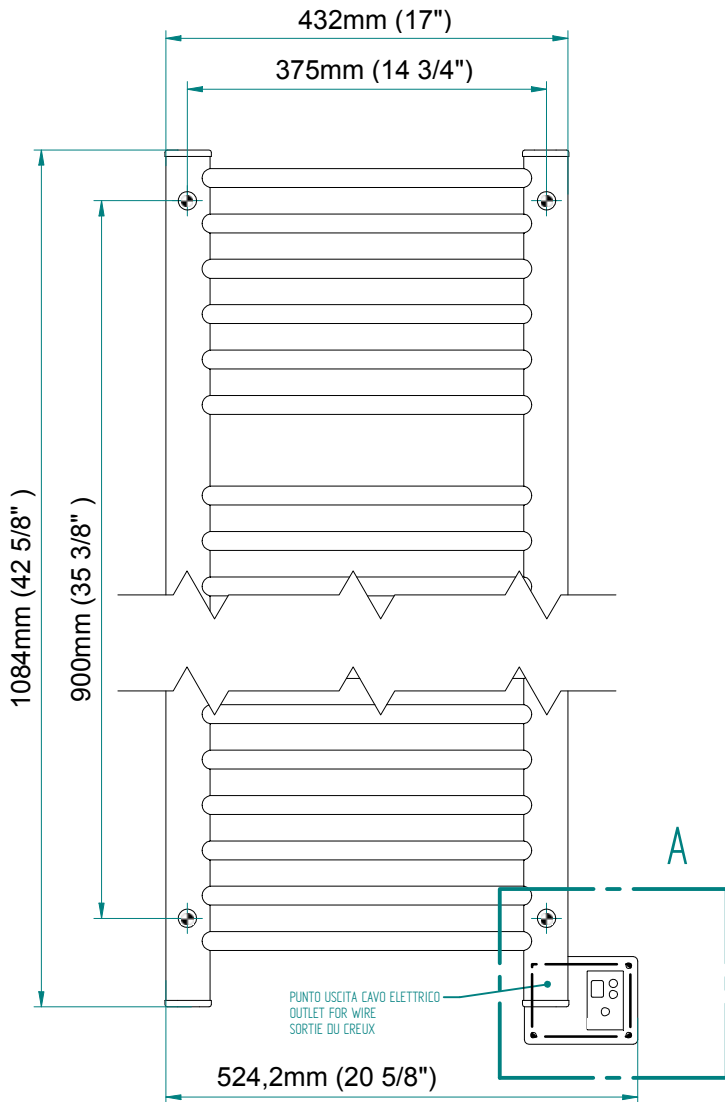

SIRIO

1084 x 440
mm mm

42 5/8 x 17 3/8
inches inches

Elettrico / electric / électrique

CODICE / CODE

RS534016SN	RS544016SN
RL534016SN	RL544016SN
RV534016SN	RV544016SN

H

1084 mm
42 5/8 inches

L

432 mm
17 inches

REGOLATORE DI POTENZA
DIGITAL HEAT CONTROLLER
REGULATEUR DE PUISSANCE

INGOMBRO CON ATTACCO LUNGO
MEASUREMENTS WITH LONG BRACKETS
MEASUREMENTS AVEC ATTACHE LONG

INGOMBRO CON ATTACCO STANDARD
MEASUREMENTS WITH STANDARD BRACKETS
MEASUREMENTS AVEC ATTACHE STANDARD

DETAIL A

DETAIL B

FORO PER INSERIMENTO TASSELLO A MURO 6X30
POSITIONING OF FASTENERS FOR FIXING TO WALL
FASTENERS SHOULD BE SECURED IN DTUDS OR HEADERS PLACES BEHIND THE UNIT
TROU POUR LA CHEVILLE A MUR