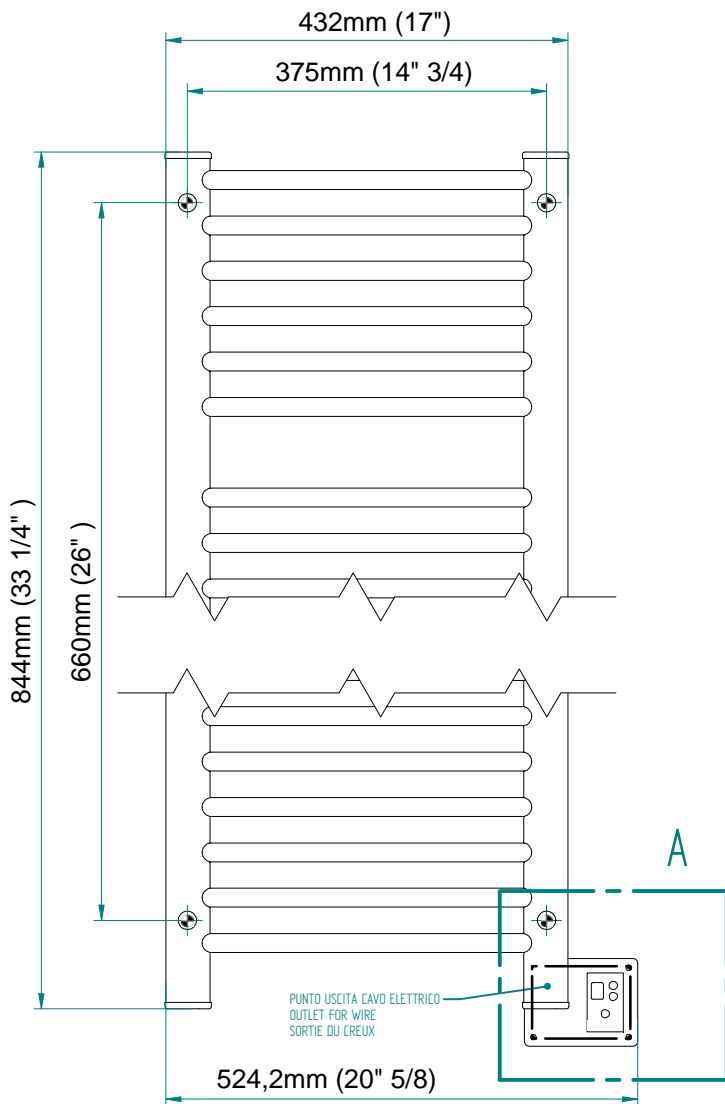

SIRIO

844 x 440
mm mm

33 1/4 x 17 3/8
inches inches

Elettrico / electric / électrique

CODICE / CODE

RS534012SN	RS544012SN
RL534012SN	RL544012SN
RV534012SN	RV544012SN

H	L
844 mm	432 mm
33 1/4 inches	17 inches

REGOLATORE DI POTENZA
DIGITAL HEAT CONTROLLER
REGULATEUR DE PUISSANCE

INGOMBRO CON ATTACCO LUNGO
MEASUREMENTS WITH LONG BRACKETS
MEASUREMENTS AVEC ATTACHE LONG

INGOMBRO CON ATTACCO STANDARD
MEASUREMENTS WITH STANDARD BRACKETS
MEASUREMENTS AVEC ATTACHE STANDARD

DETAIL A

DETAIL B

FORO PER INSERIMENTO TASSELLO A MURO 6X30
POSITIONING OF FASTENERS FOR FIXING TO WALL
FASTENERS SHOULD BE SECURED IN DTUDS OR HEADERS PLACES BEHIND THE UNIT
TROU POUR LA CHEVILLE A MUR