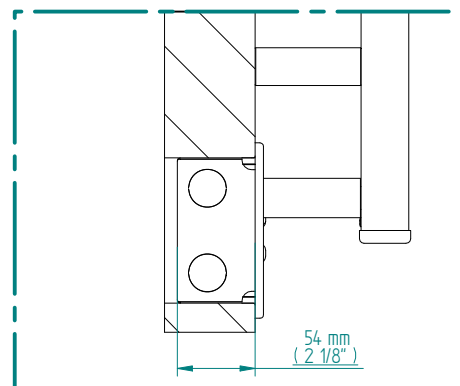

SIRIO

844 x 440
mm mm

33 1/4 x 17 3/8
inches inches

Elettrico / electric / électrique

CODICE / CODE

RS534012SN	RS544012SN
RL534012SN	RL544012SN
RV534012SN	RV544012SN

H	L
844 mm	432 mm
33 1/4 inches	17 inches

REGOLATORE DI POTENZA
DIGITAL HEAT CONTROLLER
REGULATEUR DE PUISSANCE

INGOMBRO CON ATTACCO LUNGO
MEASUREMENTS WITH LONG BRACKETS
MEASUREMENTS AVEC ATTACHE LONG

INGOMBRO CON ATTACCO STANDARD
MEASUREMENTS WITH STANDARD BRACKETS
MEASUREMENTS AVEC ATTACHE STANDARD

DETAIL A

DETAIL B

FORO PER INSERIMENTO TASSELLO A MURO 6X30
POSITIONING OF FASTENERS FOR FIXING TO WALL
FASTENERS SHOULD BE SECURED IN DTUDS OR HEADERS PLACES BEHIND THE UNIT
TROU POUR LA CHEVILLE A MUR