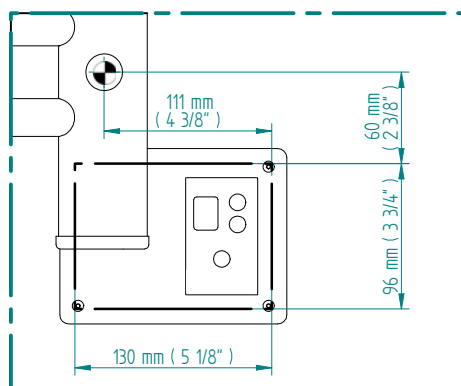

SIRIO

844 x 440
mm mm

33 1/4 x 17 3/8
inches inches

Elettrico / electric / électrique

CODICE / CODE

RS534012SN	RS544012SN
RL534012SN	RL544012SN
RV534012SN	RV544012SN

H	L
844 mm	432 mm
33 1/4 inches	17 inches

REGOLATORE DI POTENZA
DIGITAL HEAT CONTROLLER
REGULATEUR DE PUISSANCE

INGOMBRO CON ATTACCO LUNGO
MEASUREMENTS WITH LONG BRACKETS
MEASUREMENTS AVEC ATTACHE LONG

INGOMBRO CON ATTACCO STANDARD
MEASUREMENTS WITH STANDARD BRACKETS
MEASUREMENTS AVEC ATTACHE STANDARD

DETAIL A

DETAIL B

FORO PER INSERIMENTO TASSELLO A MURO 6X30
POSITIONING OF FASTENERS FOR FIXING TO WALL
FASTENERS SHOULD BE SECURED IN DTUDS OR HEADERS PLACES BEHIND THE UNIT
TROU POUR LA CHEVILLE A MUR