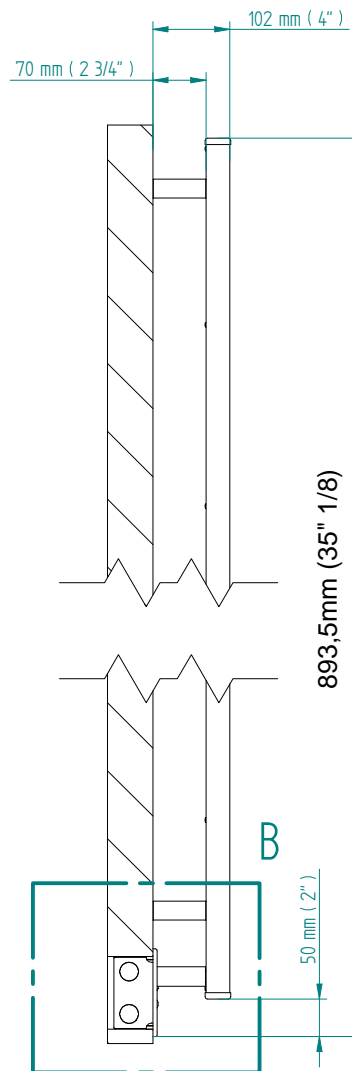

SIRIO

844 x 440
mm mm

33 1/4 x 17 3/8
inches inches

Elettrico / electric / électrique

CODICE / CODE

RS534012SN	RS544012SN
RL534012SN	RL544012SN
RV534012SN	RV544012SN

H	L
844 mm	432 mm
33 1/4 inches	17 inches

REGOLATORE DI POTENZA
DIGITAL HEAT CONTROLLER
REGULATEUR DE PUISSANCE

INGOMBRO CON ATTACCO LUNGO
MEASUREMENTS WITH LONG BRACKETS
MEASUREMENTS AVEC ATTACHE LONG

INGOMBRO CON ATTACCO STANDARD
MEASUREMENTS WITH STANDARD BRACKETS
MEASUREMENTS AVEC ATTACHE STANDARD

DETAIL A

DETAIL B

FORO PER INSERIMENTO TASSELLO A MURO 6X30
POSITIONING OF FASTENERS FOR FIXING TO WALL
FASTENERS SHOULD BE SECURED IN DTUDS OR HEADERS PLACES BEHIND THE UNIT
TROU POUR LA CHEVILLE A MUR