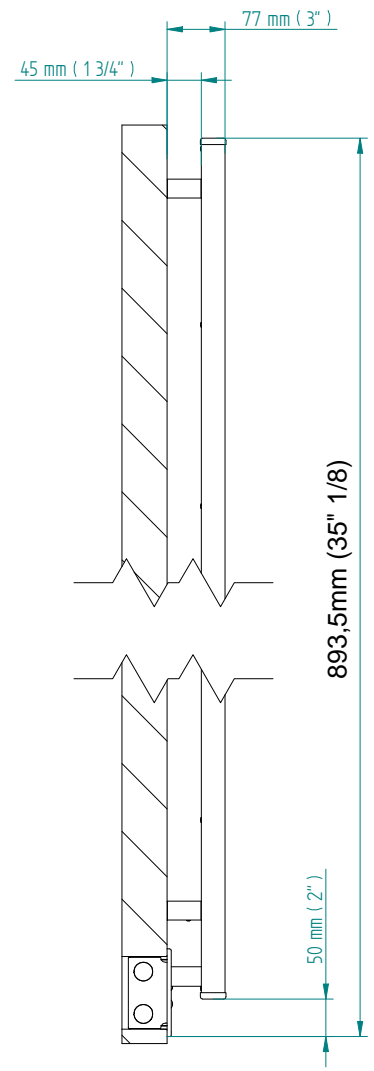

SIRIO

844 x 440
mm mm

33 1/4 x 17 3/8
inches inches

Elettrico / electric / électrique

CODICE / CODE

RS534012SN	RS544012SN
RL534012SN	RL544012SN
RV534012SN	RV544012SN

H	L
844 mm	432 mm
33 1/4 inches	17 inches

REGOLATORE DI POTENZA
DIGITAL HEAT CONTROLLER
REGULATEUR DE PUISSANCE

INGOMBRO CON ATTACCO LUNGO
MEASUREMENTS WITH LONG BRACKETS
MEASUREMENTS AVEC ATTACHE LONG

INGOMBRO CON ATTACCO STANDARD
MEASUREMENTS WITH STANDARD BRACKETS
MEASUREMENTS AVEC ATTACHE STANDARD

DETAIL A

DETAIL B

FORO PER INSERIMENTO TASSELLO A MURO 6X30
POSITIONING OF FASTENERS FOR FIXING TO WALL
FASTENERS SHOULD BE SECURED IN DTUDS OR HEADERS PLACES BEHIND THE UNIT
TROU POUR LA CHEVILLE A MUR