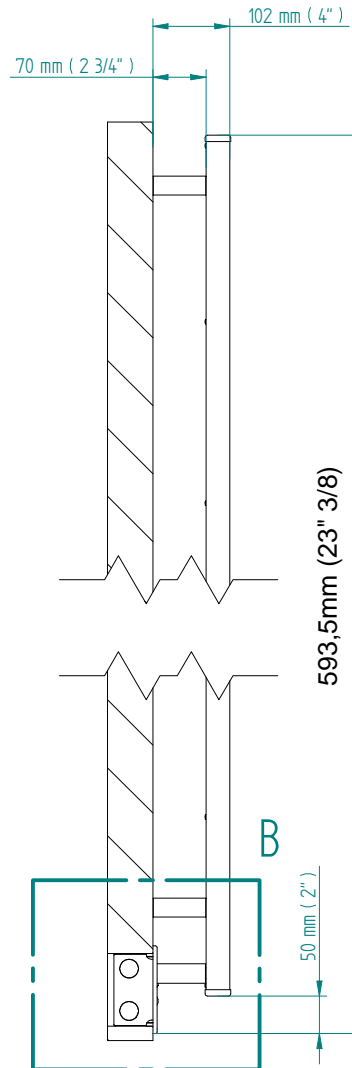

# SIRIO

544 x 440  
mm mm

21 3/8 x 17 3/8  
inches inches

Elettrico / electric / électrique

## CODICE / CODE

RS534008SN	RS544008SN
RL534008SN	RL544008SN
RV534008SN	RV544008SN

H	L
544 mm 21 3/8 inches	432 mm 17 inches

REGOLATORE DI POTENZA  
DIGITAL HEAT CONTROLLER  
REGULATEUR DE PUISSANCE

INGOMBRO CON ATTACCO LUNGO  
MEASUREMENTS WITH LONG BRACKETS  
MEASURATIONS AVEC ATTACHE LONG

INGOMBRO CON ATTACCO STANDARD  
MEASUREMENTS WITH STANDARD BRACKETS  
MEASURATIONS AVEC ATTACHE STANDARD