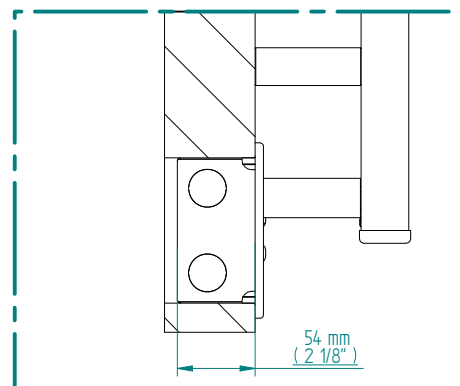

DETAIL B

FORO PER INSERIMENTO TASSELLO A MURO 6X30
POSITIONING OF FASTENERS FOR FIXING TO WALL
FASTENERS SHOULD BE SECURED IN DTUDS OR HEADERS PLACES BEHIND THE UNIT
TROU POUR LA CHEVILLE A MUR

Femmestee®