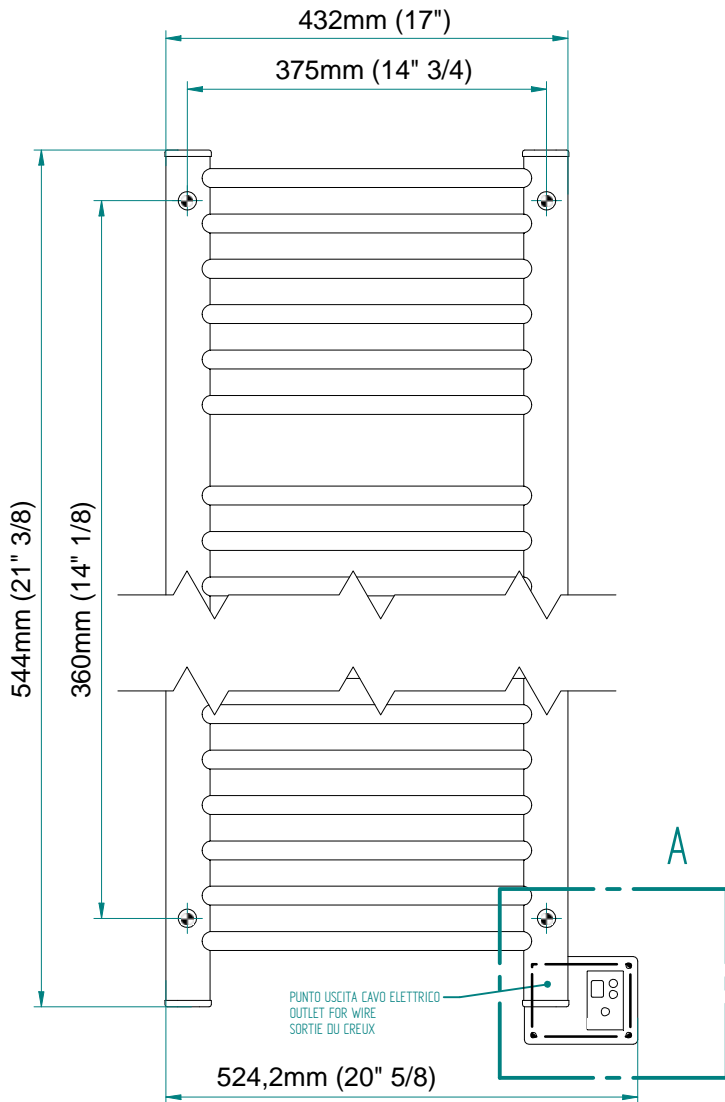

# SIRIO

544 x 440  
mm mm

21 3/8 x 17 3/8  
inches inches

Elettrico / electric / électrique

## CODICE / CODE

RS534008SN	RS544008SN
RL534008SN	RL544008SN
RV534008SN	RV544008SN

H	L
544 mm 21 3/8 inches	432 mm 17 inches

REGOLATORE DI POTENZA  
DIGITAL HEAT CONTROLLER  
REGULATEUR DE PUISSANCE

INGOMBRO CON ATTACCO LUNGO  
MEASUREMENTS WITH LONG BRACKETS  
MEASURATIONS AVEC ATTACHE LONG

INGOMBRO CON ATTACCO STANDARD  
MEASUREMENTS WITH STANDARD BRACKETS  
MEASURATIONS AVEC ATTACHE STANDARD