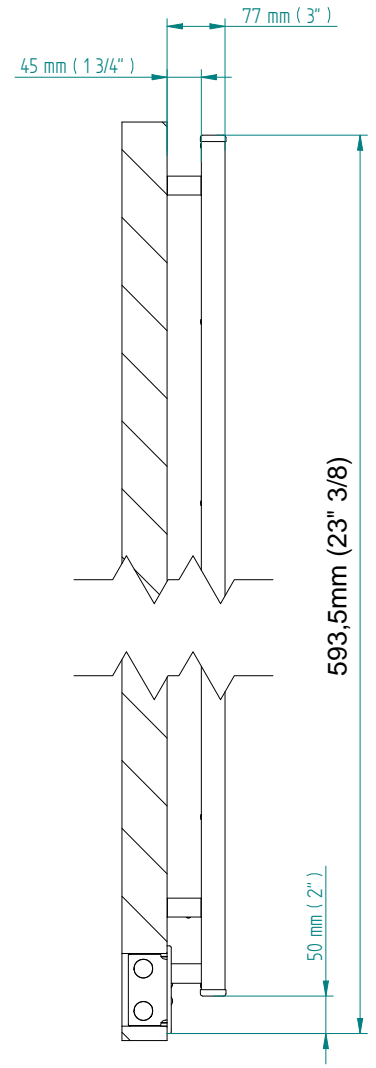

# SIRIO

544 x 440  
mm mm

21 3/8 x 17 3/8  
inches inches

Elettrico / electric / électrique

## CODICE / CODE

RS534008SN	RS544008SN
RL534008SN	RL544008SN
RV534008SN	RV544008SN

H	L
544 mm 21 3/8 inches	432 mm 17 inches

REGOLATORE DI POTENZA  
DIGITAL HEAT CONTROLLER  
REGULATEUR DE PUISSANCE

INGOMBRO CON ATTACCO LUNGO  
MEASUREMENTS WITH LONG BRACKETS  
MEASURATIONS AVEC ATTACHE LONG

INGOMBRO CON ATTACCO STANDARD  
MEASUREMENTS WITH STANDARD BRACKETS  
MEASURATIONS AVEC ATTACHE STANDARD