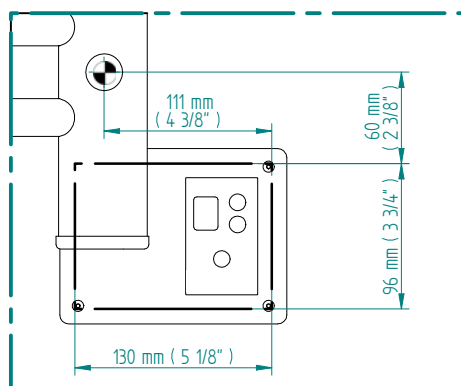

SIRIO

544 x 440
mm mm

21 3/8 x 17 3/8
inches inches

Elettrico / electric / électrique

CODICE / CODE

RS534008SN	RS544008SN
RL534008SN	RL544008SN
RV534008SN	RV544008SN

H	L
544 mm 21 3/8 inches	432 mm 17 inches

REGOLATORE DI POTENZA
DIGITAL HEAT CONTROLLER
REGULATEUR DE PUISSANCE

INGOMBRO CON ATTACCO LUNGO
MEASUREMENTS WITH LONG BRACKETS
MEASURATIONS AVEC ATTACHE LONG

INGOMBRO CON ATTACCO STANDARD
MEASUREMENTS WITH STANDARD BRACKETS
MEASURATIONS AVEC ATTACHE STANDARD

DETAIL A

DETAIL B

FORO PER INSERIMENTO TASSELLO A MURO 6X30
POSITIONING OF FASTENERS FOR FIXING TO WALL
FASTENERS SHOULD BE SECURED IN DTUDS OR HEADERS PLACES BEHIND THE UNIT
TROU POUR LA CHEVILLE A MUR

Femmestee®