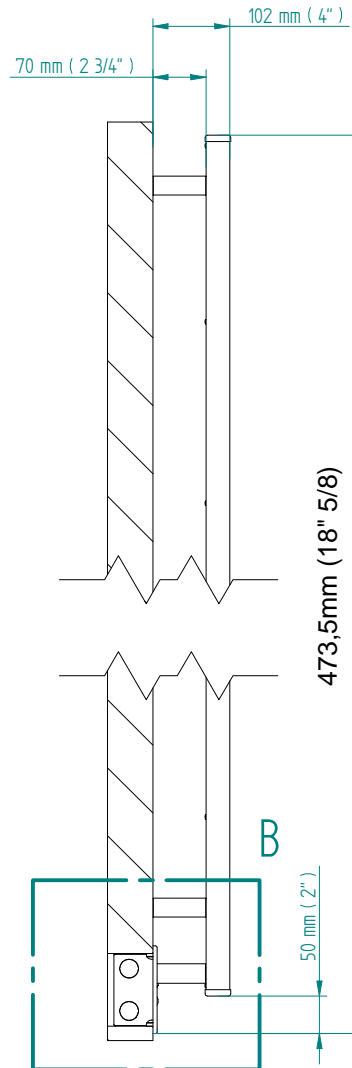

SIRIO

424 x 440
mm mm

16 3/4 x 17 3/8
inches inches

Elettrico / electric / électrique

CODICE / CODE

RS534006SN	RS544006SN
RL534006SN	RL544006SN
RV534006SN	RV544006SN

H	L
424 mm	432 mm
16 3/4 inches	17 inches

REGOLATORE DI POTENZA
DIGITAL HEAT CONTROLLER
REGULATEUR DE PUISSANCE

INGOMBRO CON ATTACCO LUNGO
MEASUREMENTS WITH LONG BRACKETS
MEASUREMENTS AVEC ATTACHE LONG

INGOMBRO CON ATTACCO STANDARD
MEASUREMENTS WITH STANDARD BRACKETS
MEASUREMENTS AVEC ATTACHE STANDARD

DETAIL A

DETAIL B

FORO PER INSERIMENTO TASSELLO A MURO 6X30
POSITIONING OF FASTENERS FOR FIXING TO WALL
FASTENERS SHOULD BE SECURED IN DTUDS OR HEADERS PLACES BEHIND THE UNIT
TROU POUR LA CHEVILLE A MUR