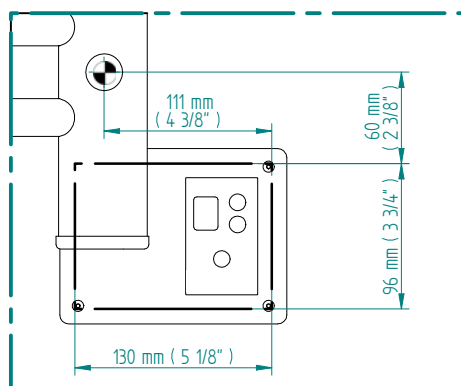

SIRIO

424 x 440
mm mm

16 3/4 x 17 3/8
inches inches

Elettrico / electric / électrique

CODICE / CODE

RS534006SN	RS544006SN
RL534006SN	RL544006SN
RV534006SN	RV544006SN

H	L
424 mm	432 mm
16 3/4 inches	17 inches

REGOLATORE DI POTENZA
DIGITAL HEAT CONTROLLER
REGULATEUR DE PUISSANCE

INGOMBRO CON ATTACCO LUNGO
MEASUREMENTS WITH LONG BRACKETS
MEASUREMENTS AVEC ATTACHE LONG

INGOMBRO CON ATTACCO STANDARD
MEASUREMENTS WITH STANDARD BRACKETS
MEASUREMENTS AVEC ATTACHE STANDARD

DETAIL A

DETAIL B

FORO PER INSERIMENTO TASSELLO A MURO 6X30
POSITIONING OF FASTENERS FOR FIXING TO WALL
FASTENERS SHOULD BE SECURED IN DTUDS OR HEADERS PLACES BEHIND THE UNIT
TROU POUR LA CHEVILLE A MUR