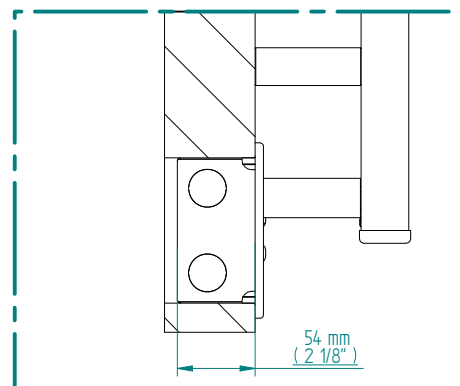

SIRIO

424 x 440
mm mm

16 3/4 x 17 3/8
inches inches

Elettrico / electric / électrique

CODICE / CODE

RS534006SN	RS544006SN
RL534006SN	RL544006SN
RV534006SN	RV544006SN

H	L
424 mm	432 mm
16 3/4 inches	17 inches

REGOLATORE DI POTENZA
DIGITAL HEAT CONTROLLER
REGULATEUR DE PUISSANCE

INGOMBRO CON ATTACCO LUNGO
MEASUREMENTS WITH LONG BRACKETS
MEASUREMENTS AVEC ATTACHE LONG

INGOMBRO CON ATTACCO STANDARD
MEASUREMENTS WITH STANDARD BRACKETS
MEASUREMENTS AVEC ATTACHE STANDARD

DETAIL A

DETAIL B

FORO PER INSERIMENTO TASSELLO A MURO 6X30
POSITIONING OF FASTENERS FOR FIXING TO WALL
FASTENERS SHOULD BE SECURED IN DTUDS OR HEADERS PLACES BEHIND THE UNIT
TROU POUR LA CHEVILLE A MUR