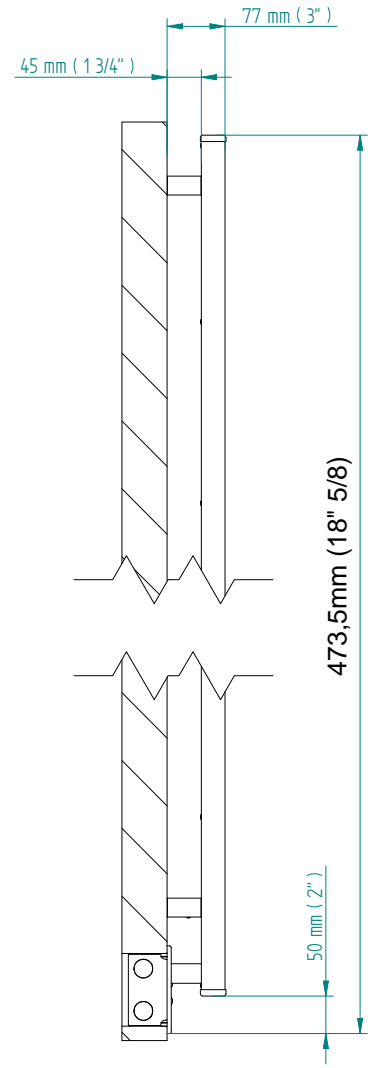

SIRIO

424 x 440
mm mm

16 3/4 x 17 3/8
inches inches

Elettrico / electric / électrique

CODICE / CODE

RS534006SN	RS544006SN
RL534006SN	RL544006SN
RV534006SN	RV544006SN

H	L
424 mm	432 mm
16 3/4 inches	17 inches

REGOLATORE DI POTENZA
DIGITAL HEAT CONTROLLER
REGULATEUR DE PUISSANCE

INGOMBRO CON ATTACCO LUNGO
MEASUREMENTS WITH LONG BRACKETS
MEASUREMENTS AVEC ATTACHE LONG

INGOMBRO CON ATTACCO STANDARD
MEASUREMENTS WITH STANDARD BRACKETS
MEASUREMENTS AVEC ATTACHE STANDARD

DETAIL A

DETAIL B

FORO PER INSERIMENTO TASSELLO A MURO 6X30
POSITIONING OF FASTENERS FOR FIXING TO WALL
FASTENERS SHOULD BE SECURED IN DTUDS OR HEADERS PLACES BEHIND THE UNIT
TROU POUR LA CHEVILLE A MUR