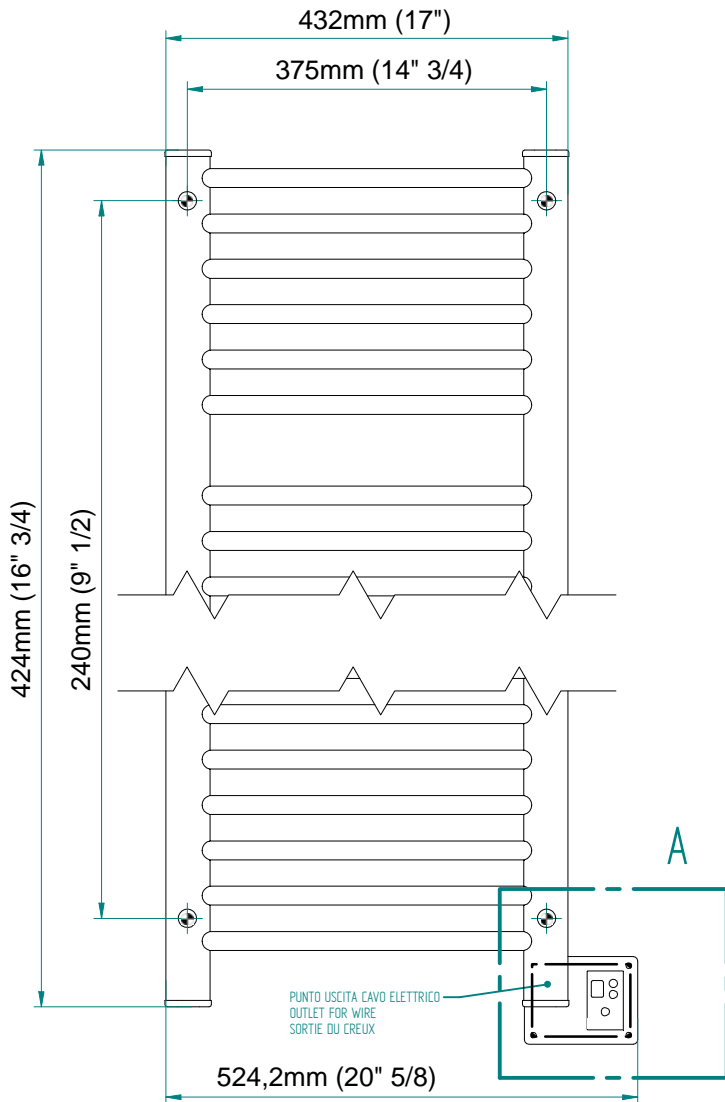

SIRIO

424 x 440
mm mm

16 3/4 x 17 3/8
inches inches

Elettrico / electric / électrique

CODICE / CODE

RS534006SN	RS544006SN
RL534006SN	RL544006SN
RV534006SN	RV544006SN

H	L
424 mm	432 mm
16 3/4 inches	17 inches

REGOLATORE DI POTENZA
DIGITAL HEAT CONTROLLER
REGULATEUR DE PUISSANCE

INGOMBRO CON ATTACCO LUNGO
MEASUREMENTS WITH LONG BRACKETS
MEASUREMENTS AVEC ATTACHE LONG

INGOMBRO CON ATTACCO STANDARD
MEASUREMENTS WITH STANDARD BRACKETS
MEASUREMENTS AVEC ATTACHE STANDARD

DETAIL A

DETAIL B

FORO PER INSERIMENTO TASSELLO A MURO 6X30
POSITIONING OF FASTENERS FOR FIXING TO WALL
FASTENERS SHOULD BE SECURED IN DTUDS OR HEADERS PLACES BEHIND THE UNIT
TROU POUR LA CHEVILLE A MUR