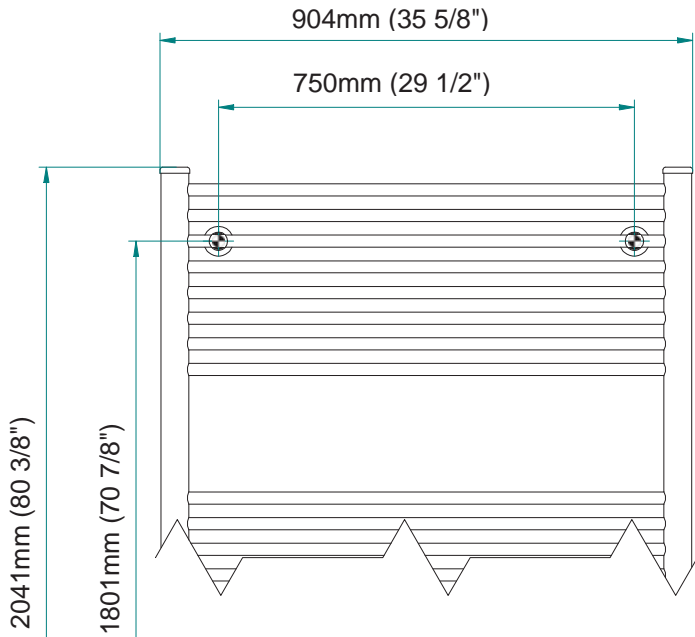

ANTUS

2038 x 900
mm mm

80 3/8 x 35 1/2
inches inches

Elettrico / electric / électrique

CODICE / CODE

RS239050SN RS249050SN
RL239050SN RL249050SN

H

2041 mm
80 3/8 inches

L

904 mm
35 5/8 inches

REGOLATORE DI POTENZA
DIGITAL HEAT CONTROLLER
REGULATEUR DE PUISSANCE

INGOMBRO CON ATTACCO LUNGO
MEASUREMENTS WITH LONG BRACKETS
MEASUREMENTS AVEC ATTACHE LONG

INGOMBRO CON ATTACCO STANDARD
MEASUREMENTS WITH STANDARD BRACKETS
MEASUREMENTS AVEC ATTACHE STANDARD

DETAIL A

DETAIL B

FORO PER INSERIMENTO TASSELLO A MURO 6X30
POSITIONING OF FASTENERS FOR FIXING TO WALL
FASTENERS SHOULD BE SECURED IN DTUDS OR HEADERS PLACES BEHIND THE UNIT
TROU POUR LA CHEVILLE A MUR