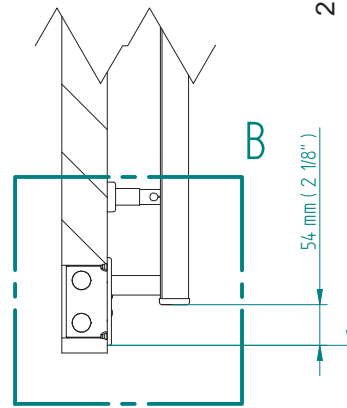

ANTUS

2038 x 900
mm mm

80 3/8 x 35 1/2
inches inches

Elettrico / electric / électrique

CODICE / CODE

RS239050SN RS249050SN
RL239050SN RL249050SN

H

2041 mm
80 3/8 inches

L

904 mm
35 5/8 inches

REGOLATORE DI POTENZA
DIGITAL HEAT CONTROLLER
REGULATEUR DE PUISSANCE

INGOMBRO CON ATTACCO LUNGO
MEASUREMENTS WITH LONG BRACKETS
MEASUREMENTS AVEC ATTACHE LONG

INGOMBRO CON ATTACCO STANDARD
MEASUREMENTS WITH STANDARD BRACKETS
MEASUREMENTS AVEC ATTACHE STANDARD

DETAIL A

DETAIL B

FORO PER INSERIMENTO TASSELLO A MURO 6X30
POSITIONING OF FASTENERS FOR FIXING TO WALL
FASTENERS SHOULD BE SECURED IN DTUDS OR HEADERS PLACES BEHIND THE UNIT
TROU POUR LA CHEVILLE A MUR