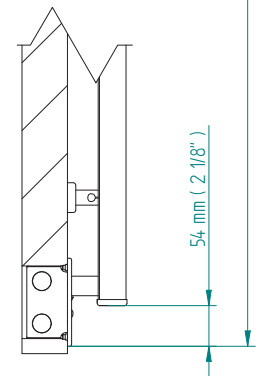

ANTUS

2038 x 900
mm mm

80 3/8 x 35 1/2
inches inches

Elettrico / electric / électrique

CODICE / CODE

RS239050SN RS249050SN
RL239050SN RL249050SN

H

2041 mm
80 3/8 inches

L

904 mm
35 5/8 inches

REGOLATORE DI POTENZA
DIGITAL HEAT CONTROLLER
REGULATEUR DE PUISSANCE

INGOMBRO CON ATTACCO LUNGO
MEASUREMENTS WITH LONG BRACKETS
MEASUREMENTS AVEC ATTACHE LONG

INGOMBRO CON ATTACCO STANDARD
MEASUREMENTS WITH STANDARD BRACKETS
MEASUREMENTS AVEC ATTACHE STANDARD

DETAIL A

DETAIL B

FORO PER INSERIMENTO TASSELLO A MURO 6X30
POSITIONING OF FASTENERS FOR FIXING TO WALL
FASTENERS SHOULD BE SECURED IN DTUDS OR HEADERS PLACES BEHIND THE UNIT
TROU POUR LA CHEVILLE A MUR