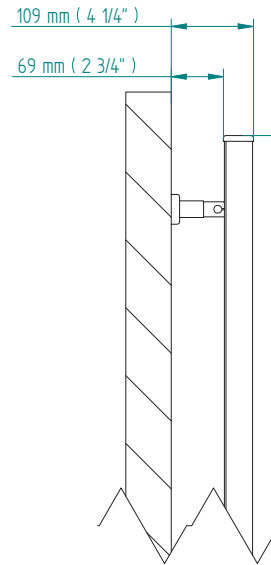

ANTUS

2038 x 900
mm mm

80 3/8 x 35 1/2
inches inches

Elettrico / electric / électrique

CODICE / CODE

RS239050SN RS249050SN
RL239050SN RL249050SN

H

2041 mm
80 3/8 inches

L

904 mm
35 5/8 inches

REGOLATORE DI POTENZA
DIGITAL HEAT CONTROLLER
REGULATEUR DE PUISSANCE

INGOMBRO CON ATTACCO LUNGO
MEASUREMENTS WITH LONG BRACKETS
MEASUREMENTS AVEC ATTACHE LONG

INGOMBRO CON ATTACCO STANDARD
MEASUREMENTS WITH STANDARD BRACKETS
MEASUREMENTS AVEC ATTACHE STANDARD

DETAIL A

DETAIL B

FORO PER INSERIMENTO TASSELLO A MURO 6X30
POSITIONING OF FASTENERS FOR FIXING TO WALL
FASTENERS SHOULD BE SECURED IN DTUDS OR HEADERS PLACES BEHIND THE UNIT
TROU POUR LA CHEVILLE A MUR