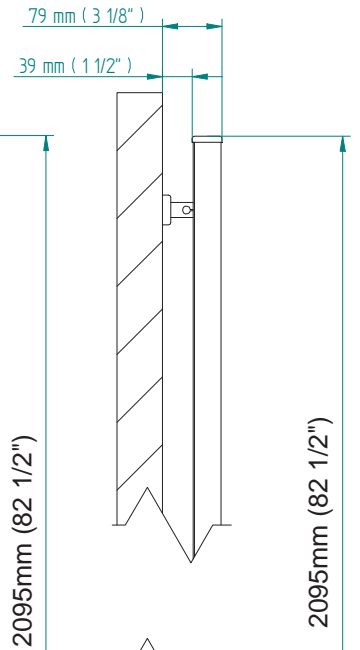

ANTUS

2038 x 900
mm mm

80 3/8 x 35 1/2
inches inches

Elettrico / electric / électrique

CODICE / CODE

RS239050SN RS249050SN
RL239050SN RL249050SN

H

2041 mm
80 3/8 inches

L

904 mm
35 5/8 inches

REGOLATORE DI POTENZA
DIGITAL HEAT CONTROLLER
REGULATEUR DE PUISSANCE

INGOMBRO CON ATTACCO LUNGO
MEASUREMENTS WITH LONG BRACKETS
MEASUREMENTS AVEC ATTACHE LONG

INGOMBRO CON ATTACCO STANDARD
MEASUREMENTS WITH STANDARD BRACKETS
MEASUREMENTS AVEC ATTACHE STANDARD

DETAIL A

DETAIL B

FORO PER INSERIMENTO TASSELLO A MURO 6X30
POSITIONING OF FASTENERS FOR FIXING TO WALL
FASTENERS SHOULD BE SECURED IN DTUDS OR HEADERS PLACES BEHIND THE UNIT
TROU POUR LA CHEVILLE A MUR