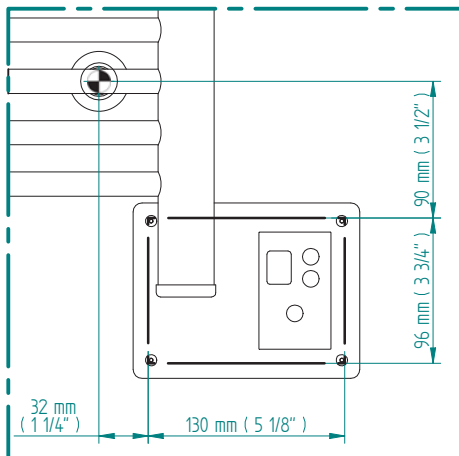

ANTUS

2038 x 900
mm mm

80 3/8 x 35 1/2
inches inches

Elettrico / electric / électrique

CODICE / CODE

RS239050SN RS249050SN
RL239050SN RL249050SN

H

2041 mm
80 3/8 inches

L

904 mm
35 5/8 inches

REGOLATORE DI POTENZA
DIGITAL HEAT CONTROLLER
REGULATEUR DE PUISSANCE

INGOMBRO CON ATTACCO LUNGO
MEASUREMENTS WITH LONG BRACKETS
MEASUREMENTS AVEC ATTACHE LONG

INGOMBRO CON ATTACCO STANDARD
MEASUREMENTS WITH STANDARD BRACKETS
MEASUREMENTS AVEC ATTACHE STANDARD

DETAIL A

DETAIL B

FORO PER INSERIMENTO TASSELLO A MURO 6X30
POSITIONING OF FASTENERS FOR FIXING TO WALL
FASTENERS SHOULD BE SECURED IN DTUDS OR HEADERS PLACES BEHIND THE UNIT
TROU POUR LA CHEVILLE A MUR