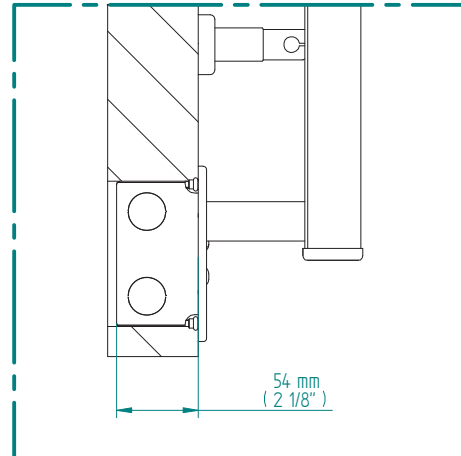

ANTUS

2038 x 900
mm mm

80 3/8 x 35 1/2
inches inches

Elettrico / electric / électrique

CODICE / CODE

RS239050SN RS249050SN
RL239050SN RL249050SN

H

2041 mm
80 3/8 inches

L

904 mm
35 5/8 inches

REGOLATORE DI POTENZA
DIGITAL HEAT CONTROLLER
REGULATEUR DE PUISSANCE

INGOMBRO CON ATTACCO LUNGO
MEASUREMENTS WITH LONG BRACKETS
MEASUREMENTS AVEC ATTACHE LONG

INGOMBRO CON ATTACCO STANDARD
MEASUREMENTS WITH STANDARD BRACKETS
MEASUREMENTS AVEC ATTACHE STANDARD

DETAIL A

DETAIL B

FORO PER INSERIMENTO TASSELLO A MURO 6X30
POSITIONING OF FASTENERS FOR FIXING TO WALL
FASTENERS SHOULD BE SECURED IN DTUDS OR HEADERS PLACES BEHIND THE UNIT
TROU POUR LA CHEVILLE A MUR