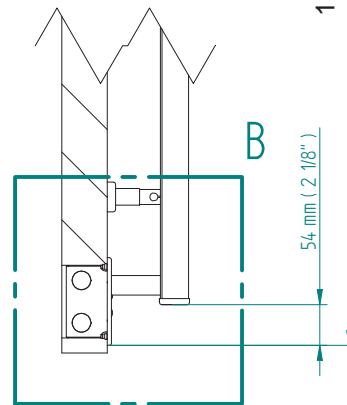

# ANTUS

1834 x 900  
mm mm

72 3/8 x 35 1/2  
inches inches

Elettrico / electric / électrique

CODICE / CODE

RS239044SN RS249044SN  
RL239044SN RL249044SN

H

1837 mm  
72 3/8 inches

L

904 mm  
35 5/8 inches

REGOLATORE DI POTENZA  
DIGITAL HEAT CONTROLLER  
REGULATEUR DE PUISSANCE

INGOMBRO CON ATTACCO LUNGO  
MEASUREMENTS WITH LONG BRACKETS  
MEASUREMENTS AVEC ATTACHE LONG

INGOMBRO CON ATTACCO STANDARD  
MEASUREMENTS WITH STANDARD BRACKETS  
MEASUREMENTS AVEC ATTACHE STANDARD

DETAIL A

DETAIL B

FORO PER INSERIMENTO TASSELLO A MURO 6X30  
POSITIONING OF FASTENERS FOR FIXING TO WALL  
FASTENERS SHOULD BE SECURED IN DTUDS OR HEADERS PLACES BEHIND THE UNIT  
TROU POUR LA CHEVILLE A MUR