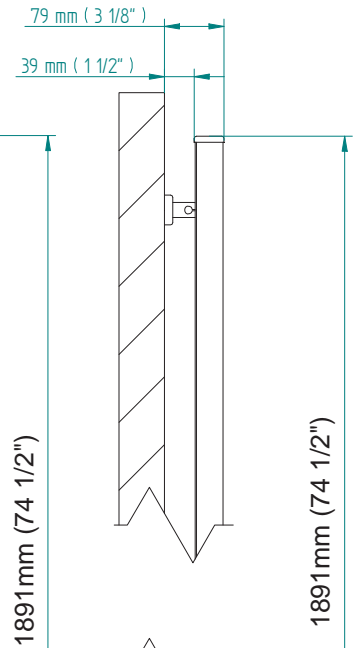

# ANTUS

1834 x 900  
mm mm

72 3/8 x 35 1/2  
inches inches

Elettrico / electric / électrique

CODICE / CODE

RS239044SN RS249044SN  
RL239044SN RL249044SN

H

1837 mm  
72 3/8 inches

L

904 mm  
35 5/8 inches

REGOLATORE DI POTENZA  
DIGITAL HEAT CONTROLLER  
REGULATEUR DE PUISSANCE

INGOMBRO CON ATTACCO LUNGO  
MEASUREMENTS WITH LONG BRACKETS  
MEASUREMENTS AVEC ATTACHE LONG

INGOMBRO CON ATTACCO STANDARD  
MEASUREMENTS WITH STANDARD BRACKETS  
MEASUREMENTS AVEC ATTACHE STANDARD

DETAIL A

DETAIL B

FORO PER INSERIMENTO TASSELLO A MURO 6X30  
POSITIONING OF FASTENERS FOR FIXING TO WALL  
FASTENERS SHOULD BE SECURED IN DTUDS OR HEADERS PLACES BEHIND THE UNIT  
TROU POUR LA CHEVILLE A MUR