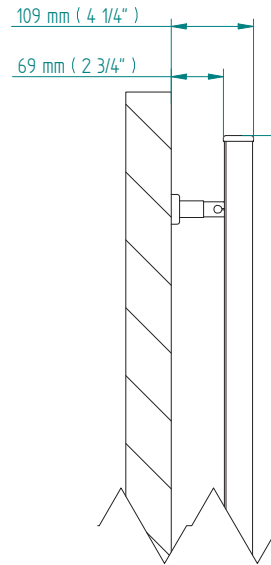

# ANTUS

1834 x 900  
mm mm

72 3/8 x 35 1/2  
inches inches

Elettrico / electric / électrique

CODICE / CODE

RS239044SN RS249044SN  
RL239044SN RL249044SN

H

1837 mm  
72 3/8 inches

L

904 mm  
35 5/8 inches

REGOLATORE DI POTENZA  
DIGITAL HEAT CONTROLLER  
REGULATEUR DE PUISSANCE

INGOMBRO CON ATTACCO LUNGO  
MEASUREMENTS WITH LONG BRACKETS  
MEASUREMENTS AVEC ATTACHE LONG

INGOMBRO CON ATTACCO STANDARD  
MEASUREMENTS WITH STANDARD BRACKETS  
MEASUREMENTS AVEC ATTACHE STANDARD

DETAIL A

DETAIL B

FORO PER INSERIMENTO TASSELLO A MURO 6X30  
POSITIONING OF FASTENERS FOR FIXING TO WALL  
FASTENERS SHOULD BE SECURED IN DTUDS OR HEADERS PLACES BEHIND THE UNIT  
TROU POUR LA CHEVILLE A MUR