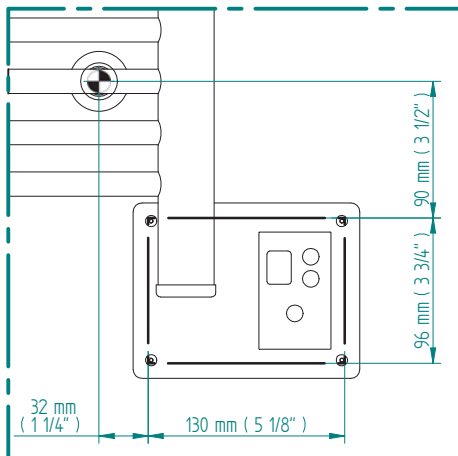

# ANTUS

1834 x 900  
mm mm

72 3/8 x 35 1/2  
inches inches

Elettrico / electric / électrique

CODICE / CODE

RS239044SN RS249044SN  
RL239044SN RL249044SN

H

1837 mm  
72 3/8 inches

L

904 mm  
35 5/8 inches

REGOLATORE DI POTENZA  
DIGITAL HEAT CONTROLLER  
REGULATEUR DE PUISSANCE

INGOMBRO CON ATTACCO LUNGO  
MEASUREMENTS WITH LONG BRACKETS  
MEASUREMENTS AVEC ATTACHE LONG

INGOMBRO CON ATTACCO STANDARD  
MEASUREMENTS WITH STANDARD BRACKETS  
MEASUREMENTS AVEC ATTACHE STANDARD

DETAIL A

DETAIL B

FORO PER INSERIMENTO TASSELLO A MURO 6X30  
POSITIONING OF FASTENERS FOR FIXING TO WALL  
FASTENERS SHOULD BE SECURED IN DTUDS OR HEADERS PLACES BEHIND THE UNIT  
TROU POUR LA CHEVILLE A MUR