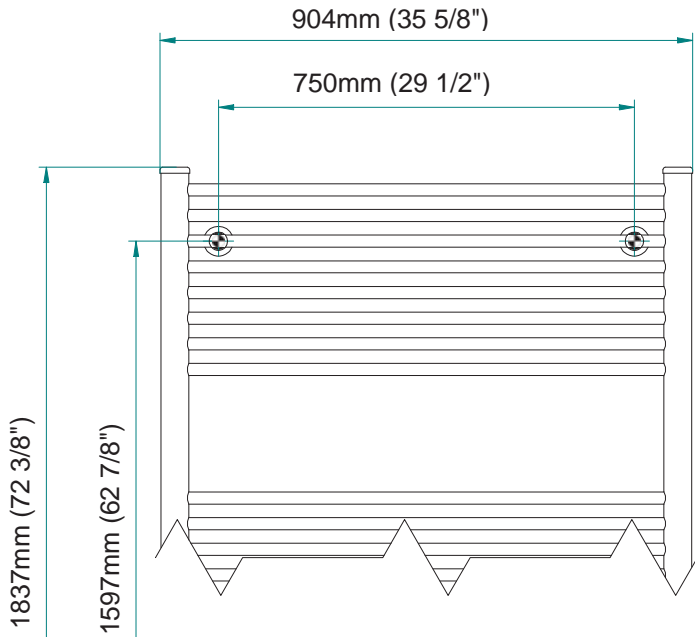

# ANTUS

1834 x 900  
mm mm

72 3/8 x 35 1/2  
inches inches

Elettrico / electric / électrique

CODICE / CODE

RS239044SN RS249044SN  
RL239044SN RL249044SN

H

1837 mm  
72 3/8 inches

L

904 mm  
35 5/8 inches

REGOLATORE DI POTENZA  
DIGITAL HEAT CONTROLLER  
REGULATEUR DE PUISSANCE

INGOMBRO CON ATTACCO LUNGO  
MEASUREMENTS WITH LONG BRACKETS  
MEASUREMENTS AVEC ATTACHE LONG

INGOMBRO CON ATTACCO STANDARD  
MEASUREMENTS WITH STANDARD BRACKETS  
MEASUREMENTS AVEC ATTACHE STANDARD

DETAIL A

DETAIL B

FORO PER INSERIMENTO TASSELLO A MURO 6X30  
POSITIONING OF FASTENERS FOR FIXING TO WALL  
FASTENERS SHOULD BE SECURED IN DTUDS OR HEADERS PLACES BEHIND THE UNIT  
TROU POUR LA CHEVILLE A MUR