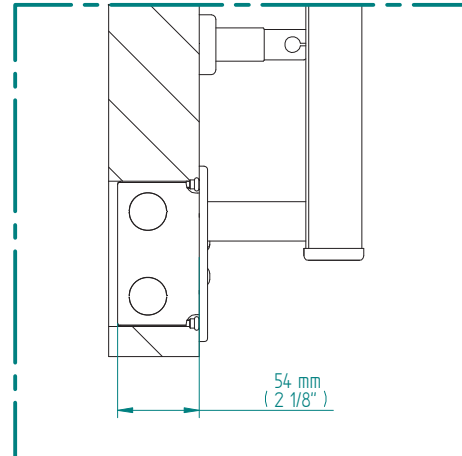

# ANTUS

1834 x 900  
mm mm

72 3/8 x 35 1/2  
inches inches

Elettrico / electric / électrique

CODICE / CODE

RS239044SN RS249044SN  
RL239044SN RL249044SN

H

1837 mm  
72 3/8 inches

L

904 mm  
35 5/8 inches

REGOLATORE DI POTENZA  
DIGITAL HEAT CONTROLLER  
REGULATEUR DE PUISSANCE

INGOMBRO CON ATTACCO LUNGO  
MEASUREMENTS WITH LONG BRACKETS  
MEASUREMENTS AVEC ATTACHE LONG

INGOMBRO CON ATTACCO STANDARD  
MEASUREMENTS WITH STANDARD BRACKETS  
MEASUREMENTS AVEC ATTACHE STANDARD

DETAIL A

DETAIL B

FORO PER INSERIMENTO TASSELLO A MURO 6X30  
POSITIONING OF FASTENERS FOR FIXING TO WALL  
FASTENERS SHOULD BE SECURED IN DTUDS OR HEADERS PLACES BEHIND THE UNIT  
TROU POUR LA CHEVILLE A MUR