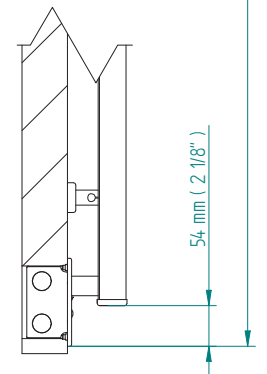

# ANTUS

1834 x 900  
mm mm

72 3/8 x 35 1/2  
inches inches

Elettrico / electric / électrique

CODICE / CODE

RS239044SN RS249044SN  
RL239044SN RL249044SN

H

1837 mm  
72 3/8 inches

L

904 mm  
35 5/8 inches

REGOLATORE DI POTENZA  
DIGITAL HEAT CONTROLLER  
REGULATEUR DE PUISSANCE

INGOMBRO CON ATTACCO LUNGO  
MEASUREMENTS WITH LONG BRACKETS  
MEASUREMENTS AVEC ATTACHE LONG

INGOMBRO CON ATTACCO STANDARD  
MEASUREMENTS WITH STANDARD BRACKETS  
MEASUREMENTS AVEC ATTACHE STANDARD

DETAIL A

DETAIL B

FORO PER INSERIMENTO TASSELLO A MURO 6X30  
POSITIONING OF FASTENERS FOR FIXING TO WALL  
FASTENERS SHOULD BE SECURED IN DTUDS OR HEADERS PLACES BEHIND THE UNIT  
TROU POUR LA CHEVILLE A MUR