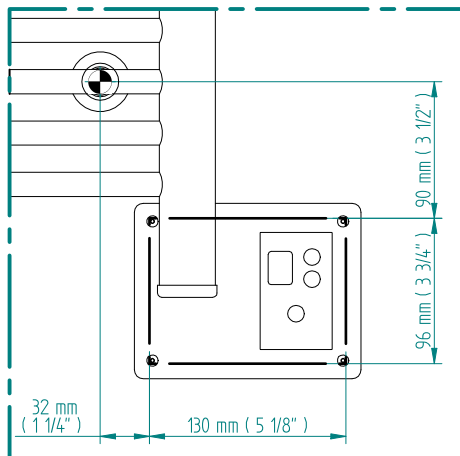

ANTUS

1630 x 900
mm mm

64 1/4 x 35 1/2
inches inches

Elettrico / electric / électrique

CODICE / CODE

RS239038SN RL249038SN
RL239038SN RL249038SN

H

1633 mm
64 1/4 inches

L

904 mm
35 5/8 inches

REGOLATORE DI POTENZA
DIGITAL HEAT CONTROLLER
REGULATEUR DE PUISSANCE

INGOMBRO CON ATTACCO LUNGO
MEASUREMENTS WITH LONG BRACKETS
MEASUREMENTS AVEC ATTACHE LONG

INGOMBRO CON ATTACCO STANDARD
MEASUREMENTS WITH STANDARD BRACKETS
MEASUREMENTS AVEC ATTACHE STANDARD

DETAIL A

DETAIL B

FORO PER INSERIMENTO TASSELLO A MURO 6X30
POSITIONING OF FASTENERS FOR FIXING TO WALL
FASTENERS SHOULD BE SECURED IN DTUDS OR HEADERS PLACES BEHIND THE UNIT
TROU POUR LA CHEVILLE A MUR