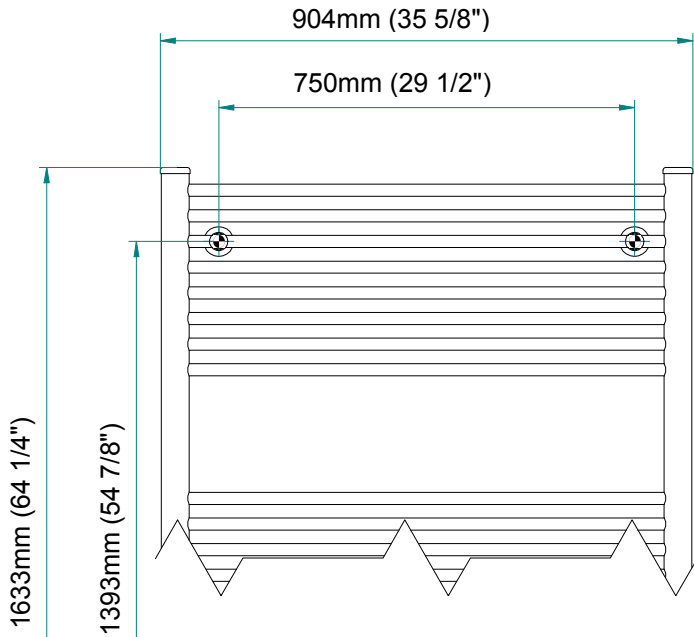

ANTUS

1630 x 900
mm mm

64 1/4 x 35 1/2
inches inches

Elettrico / electric / électrique

CODICE / CODE

RS239038SN RL249038SN
RL239038SN RL249038SN

H

1633 mm
64 1/4 inches

L

904 mm
35 5/8 inches

REGOLATORE DI POTENZA
DIGITAL HEAT CONTROLLER
REGULATEUR DE PUISSANCE

INGOMBRO CON ATTACCO LUNGO
MEASUREMENTS WITH LONG BRACKETS
MEASUREMENTS AVEC ATTACHE LONG

INGOMBRO CON ATTACCO STANDARD
MEASUREMENTS WITH STANDARD BRACKETS
MEASUREMENTS AVEC ATTACHE STANDARD

DETAIL A

DETAIL B

FORO PER INSERIMENTO TASSELLO A MURO 6X30
POSITIONING OF FASTENERS FOR FIXING TO WALL
FASTENERS SHOULD BE SECURED IN DTUDS OR HEADERS PLACES BEHIND THE UNIT
TROU POUR LA CHEVILLE A MUR