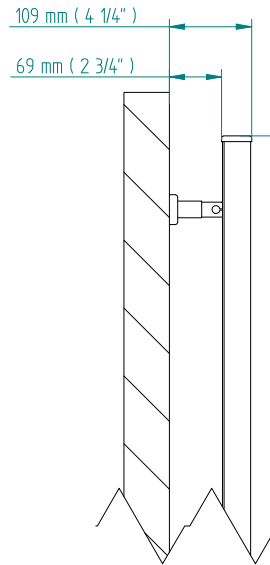

ANTUS

1630 x 900
mm mm

64 1/4 x 35 1/2
inches inches

Elettrico / electric / électrique

CODICE / CODE

RS239038SN RL249038SN
RL239038SN RL249038SN

H

1633 mm
64 1/4 inches

L

904 mm
35 5/8 inches

REGOLATORE DI POTENZA
DIGITAL HEAT CONTROLLER
REGULATEUR DE PUISSANCE

INGOMBRO CON ATTACCO LUNGO
MEASUREMENTS WITH LONG BRACKETS
MEASUREMENTS AVEC ATTACHE LONG

INGOMBRO CON ATTACCO STANDARD
MEASUREMENTS WITH STANDARD BRACKETS
MEASUREMENTS AVEC ATTACHE STANDARD

DETAIL A

DETAIL B

FORO PER INSERIMENTO TASSELLO A MURO 6X30
POSITIONING OF FASTENERS FOR FIXING TO WALL
FASTENERS SHOULD BE SECURED IN DTUDS OR HEADERS PLACES BEHIND THE UNIT
TROU POUR LA CHEVILLE A MUR