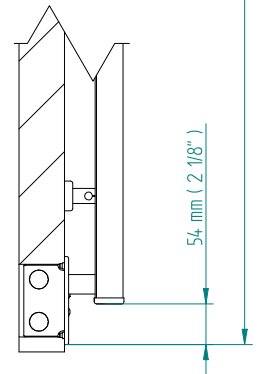

ANTUS

1630 x 900
mm mm

64 1/4 x 35 1/2
inches inches

Elettrico / electric / électrique

CODICE / CODE

RS239038SN RL249038SN
RL239038SN RL249038SN

H

1633 mm
64 1/4 inches

L

904 mm
35 5/8 inches

REGOLATORE DI POTENZA
DIGITAL HEAT CONTROLLER
REGULATEUR DE PUISSANCE

INGOMBRO CON ATTACCO LUNGO
MEASUREMENTS WITH LONG BRACKETS
MEASUREMENTS AVEC ATTACHE LONG

INGOMBRO CON ATTACCO STANDARD
MEASUREMENTS WITH STANDARD BRACKETS
MEASUREMENTS AVEC ATTACHE STANDARD

DETAIL A

DETAIL B

FORO PER INSERIMENTO TASSELLO A MURO 6X30
POSITIONING OF FASTENERS FOR FIXING TO WALL
FASTENERS SHOULD BE SECURED IN DTUDS OR HEADERS PLACES BEHIND THE UNIT
TROU POUR LA CHEVILLE A MUR