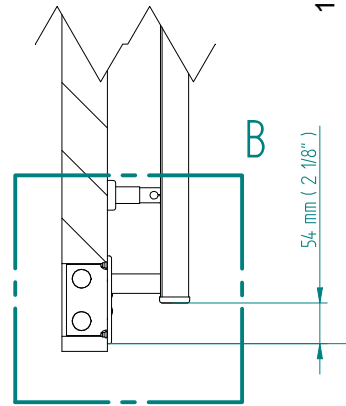

ANTUS

1630 x 900
mm mm

64 1/4 x 35 1/2
inches inches

Elettrico / electric / électrique

CODICE / CODE

RS239038SN RL249038SN
RL239038SN RL249038SN

H

1633 mm
64 1/4 inches

L

904 mm
35 5/8 inches

REGOLATORE DI POTENZA
DIGITAL HEAT CONTROLLER
REGULATEUR DE PUISSANCE

INGOMBRO CON ATTACCO LUNGO
MEASUREMENTS WITH LONG BRACKETS
MEASUREMENTS AVEC ATTACHE LONG

INGOMBRO CON ATTACCO STANDARD
MEASUREMENTS WITH STANDARD BRACKETS
MEASUREMENTS AVEC ATTACHE STANDARD

DETAIL A

DETAIL B

FORO PER INSERIMENTO TASSELLO A MURO 6X30
POSITIONING OF FASTENERS FOR FIXING TO WALL
FASTENERS SHOULD BE SECURED IN DTUDS OR HEADERS PLACES BEHIND THE UNIT
TROU POUR LA CHEVILLE A MUR