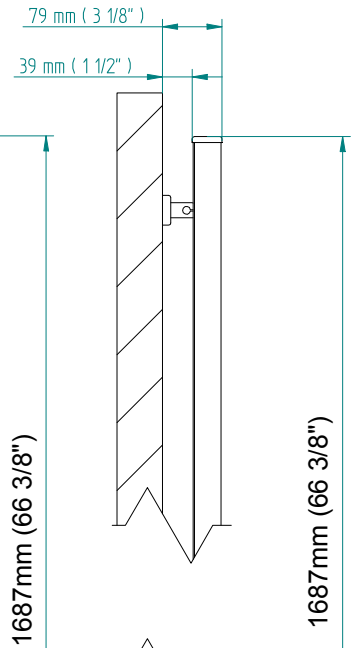

ANTUS

1630 x 900
mm mm

64 1/4 x 35 1/2
inches inches

Elettrico / electric / électrique

CODICE / CODE

RS239038SN RL249038SN
RL239038SN RL249038SN

H

1633 mm
64 1/4 inches

L

904 mm
35 5/8 inches

REGOLATORE DI POTENZA
DIGITAL HEAT CONTROLLER
REGULATEUR DE PUISSANCE

INGOMBRO CON ATTACCO LUNGO
MEASUREMENTS WITH LONG BRACKETS
MEASUREMENTS AVEC ATTACHE LONG

INGOMBRO CON ATTACCO STANDARD
MEASUREMENTS WITH STANDARD BRACKETS
MEASUREMENTS AVEC ATTACHE STANDARD

DETAIL A

DETAIL B

FORO PER INSERIMENTO TASSELLO A MURO 6X30
POSITIONING OF FASTENERS FOR FIXING TO WALL
FASTENERS SHOULD BE SECURED IN DTUDS OR HEADERS PLACES BEHIND THE UNIT
TROU POUR LA CHEVILLE A MUR