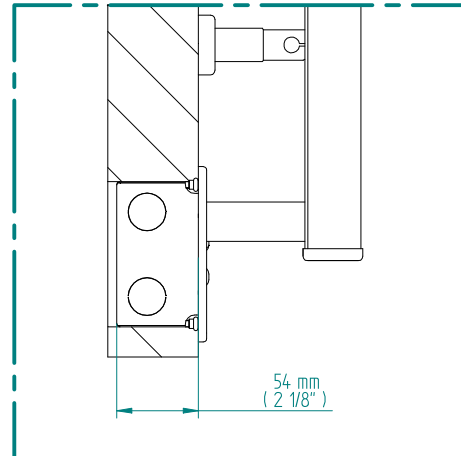

ANTUS

1630 x 900
mm mm

64 1/4 x 35 1/2
inches inches

Elettrico / electric / électrique

CODICE / CODE

RS239038SN RL249038SN
RL239038SN RL249038SN

H

1633 mm
64 1/4 inches

L

904 mm
35 5/8 inches

REGOLATORE DI POTENZA
DIGITAL HEAT CONTROLLER
REGULATEUR DE PUISSANCE

INGOMBRO CON ATTACCO LUNGO
MEASUREMENTS WITH LONG BRACKETS
MEASUREMENTS AVEC ATTACHE LONG

INGOMBRO CON ATTACCO STANDARD
MEASUREMENTS WITH STANDARD BRACKETS
MEASUREMENTS AVEC ATTACHE STANDARD

DETAIL A

DETAIL B

FORO PER INSERIMENTO TASSELLO A MURO 6X30
POSITIONING OF FASTENERS FOR FIXING TO WALL
FASTENERS SHOULD BE SECURED IN DTUDS OR HEADERS PLACES BEHIND THE UNIT
TROU POUR LA CHEVILLE A MUR