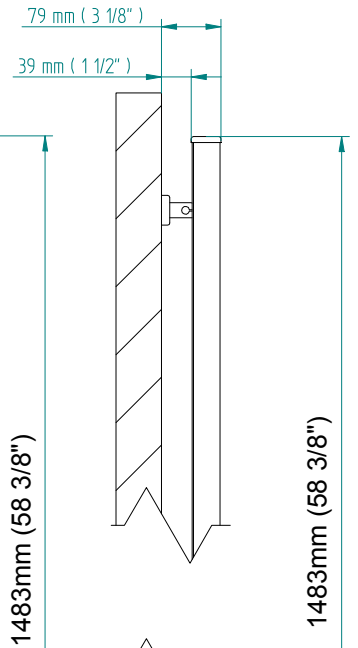

ANTUS

1426 x 900
mm mm

56 3/8 x 35 1/2
inches inches

Elettrico / electric / électrique

CODICE / CODE

RS239032SN RL249032SN
RL239032SN RL249032SN

H

1429 mm
56 1/4 inches

L

904 mm
35 5/8 inches

REGOLATORE DI POTENZA
DIGITAL HEAT CONTROLLER
REGULATEUR DE PUISSANCE

INGOMBRO CON ATTACCO LUNGO
MEASUREMENTS WITH LONG BRACKETS
MEASUREMENTS AVEC ATTACHE LONG

INGOMBRO CON ATTACCO STANDARD
MEASUREMENTS WITH STANDARD BRACKETS
MEASUREMENTS AVEC ATTACHE STANDARD

DETAIL A

DETAIL B

FORO PER INSERIMENTO TASSELLO A MURO 6X30
POSITIONING OF FASTENERS FOR FIXING TO WALL
FASTENERS SHOULD BE SECURED IN DTUDS OR HEADERS PLACES BEHIND THE UNIT
TROU POUR LA CHEVILLE A MUR