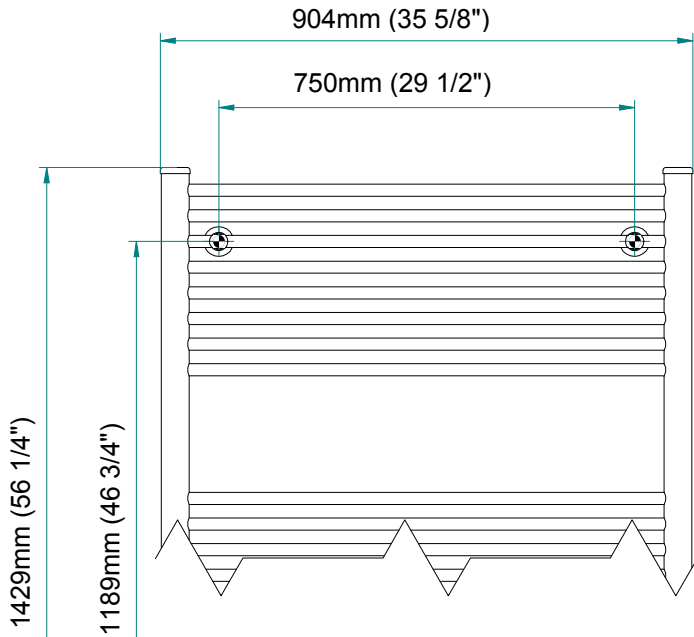

ANTUS

1426 x 900
mm mm

56 3/8 x 35 1/2
inches inches

Elettrico / electric / électrique

CODICE / CODE

RS239032SN RL249032SN
RL239032SN RL249032SN

H

1429 mm
56 1/4 inches

L

904 mm
35 5/8 inches

REGOLATORE DI POTENZA
DIGITAL HEAT CONTROLLER
REGULATEUR DE PUISSANCE

INGOMBRO CON ATTACCO LUNGO
MEASUREMENTS WITH LONG BRACKETS
MEASUREMENTS AVEC ATTACHE LONG

INGOMBRO CON ATTACCO STANDARD
MEASUREMENTS WITH STANDARD BRACKETS
MEASUREMENTS AVEC ATTACHE STANDARD

DETAIL A

DETAIL B

FORO PER INSERIMENTO TASSELLO A MURO 6X30
POSITIONING OF FASTENERS FOR FIXING TO WALL
FASTENERS SHOULD BE SECURED IN DTUDS OR HEADERS PLACES BEHIND THE UNIT
TROU POUR LA CHEVILLE A MUR