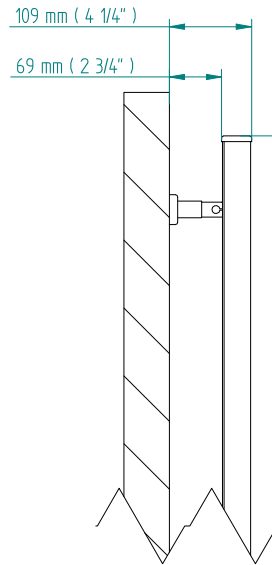

ANTUS

1426 x 900
mm mm

56 3/8 x 35 1/2
inches inches

Elettrico / electric / électrique

CODICE / CODE

RS239032SN RL249032SN
RL239032SN RL249032SN

H

1429 mm
56 1/4 inches

L

904 mm
35 5/8 inches

REGOLATORE DI POTENZA
DIGITAL HEAT CONTROLLER
REGULATEUR DE PUISSANCE

INGOMBRO CON ATTACCO LUNGO
MEASUREMENTS WITH LONG BRACKETS
MEASUREMENTS AVEC ATTACHE LONG

INGOMBRO CON ATTACCO STANDARD
MEASUREMENTS WITH STANDARD BRACKETS
MEASUREMENTS AVEC ATTACHE STANDARD

DETAIL A

DETAIL B

FORO PER INSERIMENTO TASSELLO A MURO 6X30
POSITIONING OF FASTENERS FOR FIXING TO WALL
FASTENERS SHOULD BE SECURED IN DTUDS OR HEADERS PLACES BEHIND THE UNIT
TROU POUR LA CHEVILLE A MUR