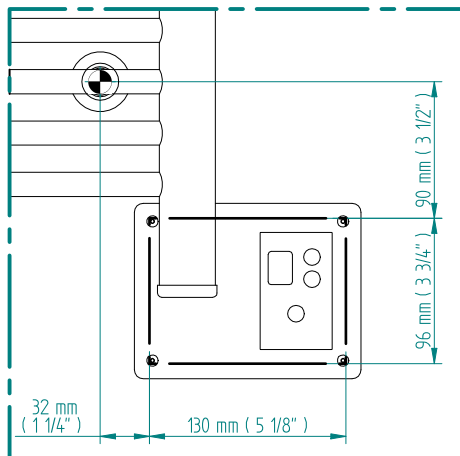

ANTUS

1426 x 900
mm mm

56 3/8 x 35 1/2
inches inches

Elettrico / electric / électrique

CODICE / CODE

RS239032SN RL249032SN
RL239032SN RL249032SN

H

1429 mm
56 1/4 inches

L

904 mm
35 5/8 inches

REGOLATORE DI POTENZA
DIGITAL HEAT CONTROLLER
REGULATEUR DE PUISSANCE

INGOMBRO CON ATTACCO LUNGO
MEASUREMENTS WITH LONG BRACKETS
MEASUREMENTS AVEC ATTACHE LONG

INGOMBRO CON ATTACCO STANDARD
MEASUREMENTS WITH STANDARD BRACKETS
MEASUREMENTS AVEC ATTACHE STANDARD

DETAIL A

DETAIL B

FORO PER INSERIMENTO TASSELLO A MURO 6X30
POSITIONING OF FASTENERS FOR FIXING TO WALL
FASTENERS SHOULD BE SECURED IN DTUDS OR HEADERS PLACES BEHIND THE UNIT
TROU POUR LA CHEVILLE A MUR