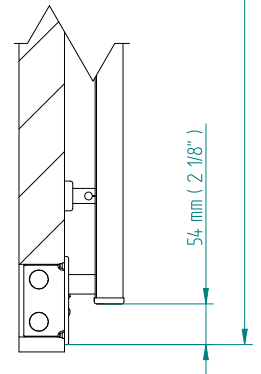

ANTUS

1426 x 900
mm mm

56 3/8 x 35 1/2
inches inches

Elettrico / electric / électrique

CODICE / CODE

RS239032SN RL249032SN
RL239032SN RL249032SN

H

1429 mm
56 1/4 inches

L

904 mm
35 5/8 inches

REGOLATORE DI POTENZA
DIGITAL HEAT CONTROLLER
REGULATEUR DE PUISSANCE

INGOMBRO CON ATTACCO LUNGO
MEASUREMENTS WITH LONG BRACKETS
MEASUREMENTS AVEC ATTACHE LONG

INGOMBRO CON ATTACCO STANDARD
MEASUREMENTS WITH STANDARD BRACKETS
MEASUREMENTS AVEC ATTACHE STANDARD

DETAIL A

DETAIL B

FORO PER INSERIMENTO TASSELLO A MURO 6X30
POSITIONING OF FASTENERS FOR FIXING TO WALL
FASTENERS SHOULD BE SECURED IN DTUDS OR HEADERS PLACES BEHIND THE UNIT
TROU POUR LA CHEVILLE A MUR