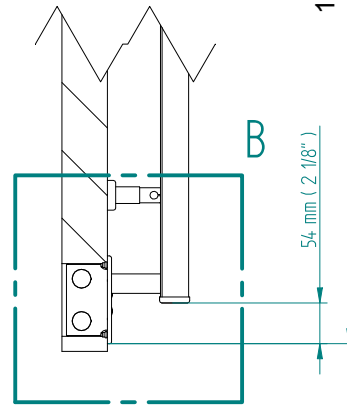

ANTUS

1426 x 900
mm mm

56 3/8 x 35 1/2
inches inches

Elettrico / electric / électrique

CODICE / CODE

RS239032SN RL249032SN
RL239032SN RL249032SN

H

1429 mm
56 1/4 inches

L

904 mm
35 5/8 inches

REGOLATORE DI POTENZA
DIGITAL HEAT CONTROLLER
REGULATEUR DE PUISSANCE

INGOMBRO CON ATTACCO LUNGO
MEASUREMENTS WITH LONG BRACKETS
MEASUREMENTS AVEC ATTACHE LONG

INGOMBRO CON ATTACCO STANDARD
MEASUREMENTS WITH STANDARD BRACKETS
MEASUREMENTS AVEC ATTACHE STANDARD

DETAIL A

DETAIL B

FORO PER INSERIMENTO TASSELLO A MURO 6X30
POSITIONING OF FASTENERS FOR FIXING TO WALL
FASTENERS SHOULD BE SECURED IN DTUDS OR HEADERS PLACES BEHIND THE UNIT
TROU POUR LA CHEVILLE A MUR