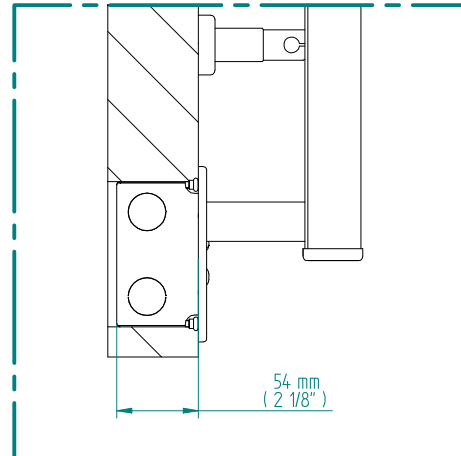

ANTUS

1426 x 900
mm mm

56 3/8 x 35 1/2
inches inches

Elettrico / electric / électrique

CODICE / CODE

RS239032SN RL249032SN
RL239032SN RL249032SN

H

1429 mm
56 1/4 inches

L

904 mm
35 5/8 inches

REGOLATORE DI POTENZA
DIGITAL HEAT CONTROLLER
REGULATEUR DE PUISSANCE

INGOMBRO CON ATTACCO LUNGO
MEASUREMENTS WITH LONG BRACKETS
MEASUREMENTS AVEC ATTACHE LONG

INGOMBRO CON ATTACCO STANDARD
MEASUREMENTS WITH STANDARD BRACKETS
MEASUREMENTS AVEC ATTACHE STANDARD

DETAIL A

DETAIL B

FORO PER INSERIMENTO TASSELLO A MURO 6X30
POSITIONING OF FASTENERS FOR FIXING TO WALL
FASTENERS SHOULD BE SECURED IN DTUDS OR HEADERS PLACES BEHIND THE UNIT
TROU POUR LA CHEVILLE A MUR