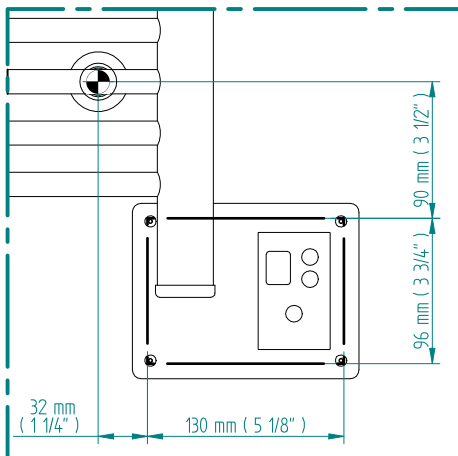

# ANTUS

1222 x 900  
mm mm

48 1/4 x 35 1/2  
inches inches

Elettrico / electric / électrique

CODICE / CODE

RS239026SN RL249026SN  
RL239026SN RL249026SN

H

1225 mm  
48 1/4 inches

L

904 mm  
35 5/8 inches

REGOLATORE DI POTENZA  
DIGITAL HEAT CONTROLLER  
REGULATEUR DE PUISSANCE

INGOMBRO CON ATTACCO LUNGO  
MEASUREMENTS WITH LONG BRACKETS  
MEASUREMENTS AVEC ATTACHE LONG

INGOMBRO CON ATTACCO STANDARD  
MEASUREMENTS WITH STANDARD BRACKETS  
MEASUREMENTS AVEC ATTACHE STANDARD

DETAIL A

DETAIL B

FORO PER INSERIMENTO TASSELLO A MURO 6X30  
POSITIONING OF FASTENERS FOR FIXING TO WALL  
FASTENERS SHOULD BE SECURED IN DTUDS OR HEADERS PLACES BEHIND THE UNIT  
TROU POUR LA CHEVILLE A MUR