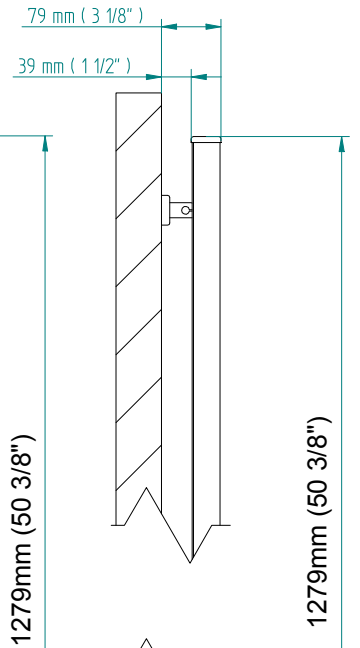

# ANTUS

1222 x 900  
mm mm

48 1/4 x 35 1/2  
inches inches

Elettrico / electric / électrique

CODICE / CODE

RS239026SN RL249026SN  
RL239026SN RL249026SN

H

1225 mm  
48 1/4 inches

L

904 mm  
35 5/8 inches

REGOLATORE DI POTENZA  
DIGITAL HEAT CONTROLLER  
REGULATEUR DE PUISSANCE

INGOMBRO CON ATTACCO LUNGO  
MEASUREMENTS WITH LONG BRACKETS  
MEASUREMENTS AVEC ATTACHE LONG

INGOMBRO CON ATTACCO STANDARD  
MEASUREMENTS WITH STANDARD BRACKETS  
MEASUREMENTS AVEC ATTACHE STANDARD

DETAIL A

DETAIL B

FORO PER INSERIMENTO TASSELLO A MURO 6X30  
POSITIONING OF FASTENERS FOR FIXING TO WALL  
FASTENERS SHOULD BE SECURED IN DTUDS OR HEADERS PLACES BEHIND THE UNIT  
TROU POUR LA CHEVILLE A MUR