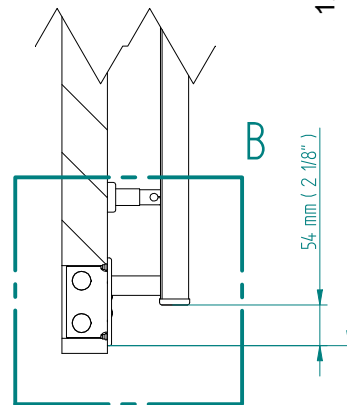

# ANTUS

1222 x 900  
mm mm

48 1/4 x 35 1/2  
inches inches

Elettrico / electric / électrique

CODICE / CODE

RS239026SN RL249026SN  
RL239026SN RL249026SN

H

1225 mm  
48 1/4 inches

L

904 mm  
35 5/8 inches

REGOLATORE DI POTENZA  
DIGITAL HEAT CONTROLLER  
REGULATEUR DE PUISSANCE

INGOMBRO CON ATTACCO LUNGO  
MEASUREMENTS WITH LONG BRACKETS  
MEASUREMENTS AVEC ATTACHE LONG

INGOMBRO CON ATTACCO STANDARD  
MEASUREMENTS WITH STANDARD BRACKETS  
MEASUREMENTS AVEC ATTACHE STANDARD

DETAIL A

DETAIL B

FORO PER INSERIMENTO TASSELLO A MURO 6X30  
POSITIONING OF FASTENERS FOR FIXING TO WALL  
FASTENERS SHOULD BE SECURED IN DTUDS OR HEADERS PLACES BEHIND THE UNIT  
TROU POUR LA CHEVILLE A MUR