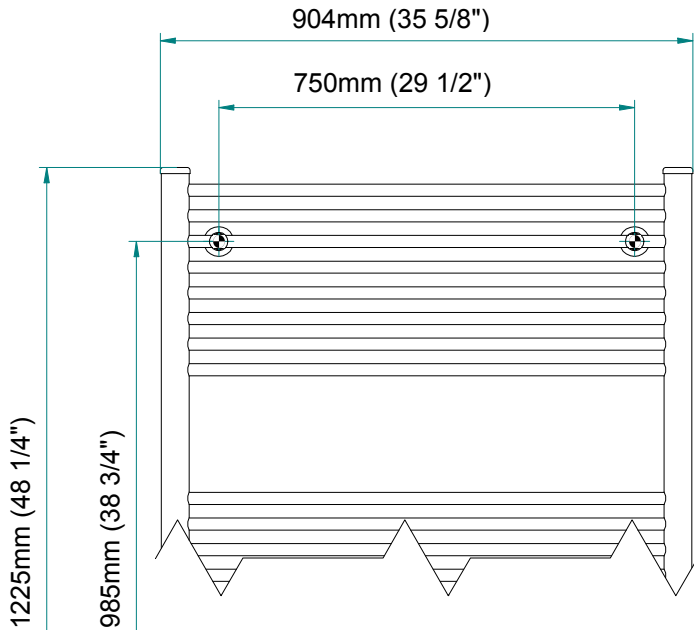

# ANTUS

1222 x 900  
mm mm

48 1/4 x 35 1/2  
inches inches

Elettrico / electric / électrique

CODICE / CODE

RS239026SN RL249026SN  
RL239026SN RL249026SN

H

1225 mm  
48 1/4 inches

L

904 mm  
35 5/8 inches

REGOLATORE DI POTENZA  
DIGITAL HEAT CONTROLLER  
REGULATEUR DE PUISSANCE

INGOMBRO CON ATTACCO LUNGO  
MEASUREMENTS WITH LONG BRACKETS  
MEASUREMENTS AVEC ATTACHE LONG

INGOMBRO CON ATTACCO STANDARD  
MEASUREMENTS WITH STANDARD BRACKETS  
MEASUREMENTS AVEC ATTACHE STANDARD

DETAIL A

DETAIL B

FORO PER INSERIMENTO TASSELLO A MURO 6X30  
POSITIONING OF FASTENERS FOR FIXING TO WALL  
FASTENERS SHOULD BE SECURED IN DTUDS OR HEADERS PLACES BEHIND THE UNIT  
TROU POUR LA CHEVILLE A MUR