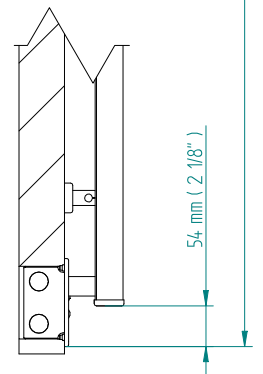

# ANTUS

1222 x 900  
mm mm

48 1/4 x 35 1/2  
inches inches

Elettrico / electric / électrique

CODICE / CODE

RS239026SN RL249026SN  
RL239026SN RL249026SN

H

1225 mm  
48 1/4 inches

L

904 mm  
35 5/8 inches

REGOLATORE DI POTENZA  
DIGITAL HEAT CONTROLLER  
REGULATEUR DE PUISSANCE

INGOMBRO CON ATTACCO LUNGO  
MEASUREMENTS WITH LONG BRACKETS  
MEASUREMENTS AVEC ATTACHE LONG

INGOMBRO CON ATTACCO STANDARD  
MEASUREMENTS WITH STANDARD BRACKETS  
MEASUREMENTS AVEC ATTACHE STANDARD

DETAIL A

DETAIL B

FORO PER INSERIMENTO TASSELLO A MURO 6X30  
POSITIONING OF FASTENERS FOR FIXING TO WALL  
FASTENERS SHOULD BE SECURED IN DTUDS OR HEADERS PLACES BEHIND THE UNIT  
TROU POUR LA CHEVILLE A MUR