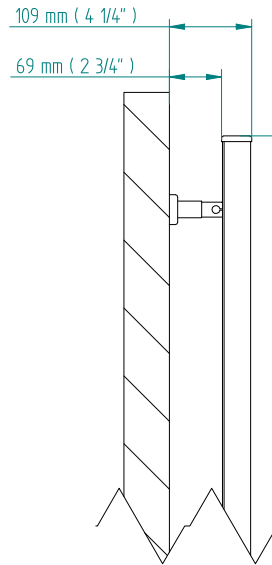

# ANTUS

1222 x 900  
mm mm

48 1/4 x 35 1/2  
inches inches

Elettrico / electric / électrique

CODICE / CODE

RS239026SN RL249026SN  
RL239026SN RL249026SN

H

1225 mm  
48 1/4 inches

L

904 mm  
35 5/8 inches

REGOLATORE DI POTENZA  
DIGITAL HEAT CONTROLLER  
REGULATEUR DE PUISSANCE

INGOMBRO CON ATTACCO LUNGO  
MEASUREMENTS WITH LONG BRACKETS  
MEASUREMENTS AVEC ATTACHE LONG

INGOMBRO CON ATTACCO STANDARD  
MEASUREMENTS WITH STANDARD BRACKETS  
MEASUREMENTS AVEC ATTACHE STANDARD

DETAIL A

DETAIL B

FORO PER INSERIMENTO TASSELLO A MURO 6X30  
POSITIONING OF FASTENERS FOR FIXING TO WALL  
FASTENERS SHOULD BE SECURED IN DTUDS OR HEADERS PLACES BEHIND THE UNIT  
TROU POUR LA CHEVILLE A MUR