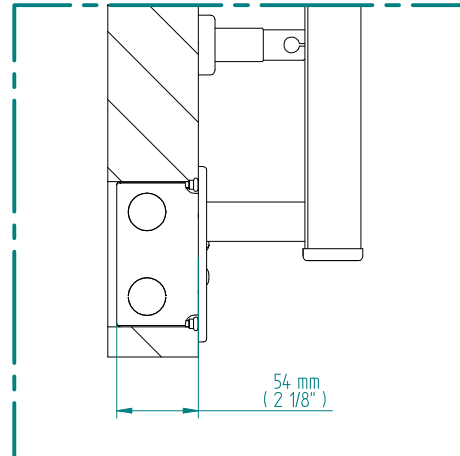

# ANTUS

1222 x 900  
mm mm

48 1/4 x 35 1/2  
inches inches

Elettrico / electric / électrique

CODICE / CODE

RS239026SN RL249026SN  
RL239026SN RL249026SN

H

1225 mm  
48 1/4 inches

L

904 mm  
35 5/8 inches

REGOLATORE DI POTENZA  
DIGITAL HEAT CONTROLLER  
REGULATEUR DE PUISSANCE

INGOMBRO CON ATTACCO LUNGO  
MEASUREMENTS WITH LONG BRACKETS  
MEASUREMENTS AVEC ATTACHE LONG

INGOMBRO CON ATTACCO STANDARD  
MEASUREMENTS WITH STANDARD BRACKETS  
MEASUREMENTS AVEC ATTACHE STANDARD

DETAIL A

DETAIL B

FORO PER INSERIMENTO TASSELLO A MURO 6X30  
POSITIONING OF FASTENERS FOR FIXING TO WALL  
FASTENERS SHOULD BE SECURED IN DTUDS OR HEADERS PLACES BEHIND THE UNIT  
TROU POUR LA CHEVILLE A MUR