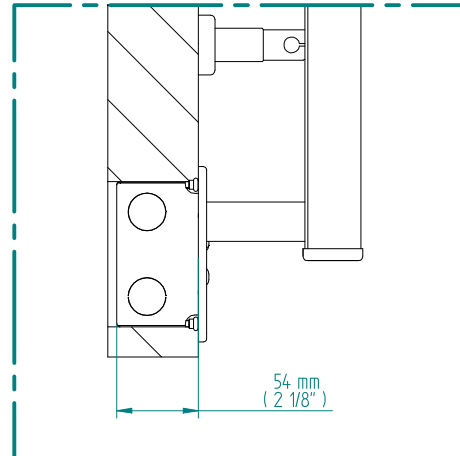

# ANTUS

1018 x 900  
mm mm

40 1/4 x 35 1/2  
inches inches

Elettrico / electric / électrique

CODICE / CODE

RS239020SN RL249020SN  
RL239020SN RL249020SN

H

1021 mm  
40 1/4 inches

L

904 mm  
35 5/8 inches

REGOLATORE DI POTENZA  
DIGITAL HEAT CONTROLLER  
REGULATEUR DE PUISSANCE

INGOMBRO CON ATTACCO LUNGO  
MEASUREMENTS WITH LONG BRACKETS  
MEASUREMENTS AVEC ATTACHE LONG

INGOMBRO CON ATTACCO STANDARD  
MEASUREMENTS WITH STANDARD BRACKETS  
MEASUREMENTS AVEC ATTACHE STANDARD

DETAIL A

DETAIL B

FORO PER INSERIMENTO TASSELLO A MURO 6X30  
POSITIONING OF FASTENERS FOR FIXING TO WALL  
FASTENERS SHOULD BE SECURED IN DTUDS OR HEADERS PLACES BEHIND THE UNIT  
TROU POUR LA CHEVILLE A MUR