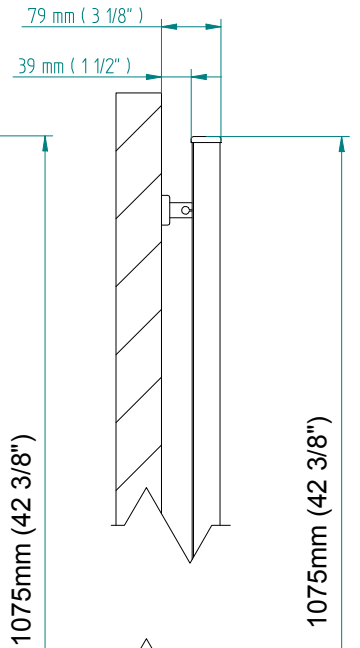

# ANTUS

1018 x 900  
mm mm

40 1/4 x 35 1/2  
inches inches

Elettrico / electric / électrique

CODICE / CODE

RS239020SN RL249020SN  
RL239020SN RL249020SN

H

1021 mm  
40 1/4 inches

L

904 mm  
35 5/8 inches

REGOLATORE DI POTENZA  
DIGITAL HEAT CONTROLLER  
REGULATEUR DE PUISSANCE

INGOMBRO CON ATTACCO LUNGO  
MEASUREMENTS WITH LONG BRACKETS  
MEASUREMENTS AVEC ATTACHE LONG

INGOMBRO CON ATTACCO STANDARD  
MEASUREMENTS WITH STANDARD BRACKETS  
MEASUREMENTS AVEC ATTACHE STANDARD

DETAIL A

DETAIL B

FORO PER INSERIMENTO TASSELLO A MURO 6X30  
POSITIONING OF FASTENERS FOR FIXING TO WALL  
FASTENERS SHOULD BE SECURED IN DTUDS OR HEADERS PLACES BEHIND THE UNIT  
TROU POUR LA CHEVILLE A MUR