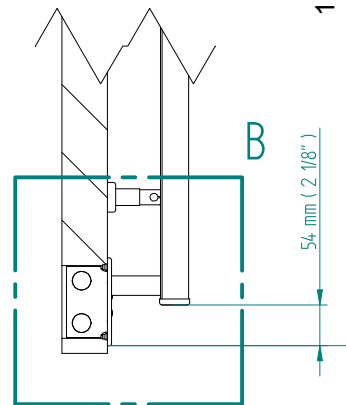

# ANTUS

1018 x 900  
mm mm

40 1/4 x 35 1/2  
inches inches

Elettrico / electric / électrique

CODICE / CODE

RS239020SN RL249020SN  
RL239020SN RL249020SN

H

1021 mm  
40 1/4 inches

L

904 mm  
35 5/8 inches

REGOLATORE DI POTENZA  
DIGITAL HEAT CONTROLLER  
REGULATEUR DE PUISSANCE

INGOMBRO CON ATTACCO LUNGO  
MEASUREMENTS WITH LONG BRACKETS  
MEASUREMENTS AVEC ATTACHE LONG

INGOMBRO CON ATTACCO STANDARD  
MEASUREMENTS WITH STANDARD BRACKETS  
MEASUREMENTS AVEC ATTACHE STANDARD

DETAIL A

DETAIL B

FORO PER INSERIMENTO TASSELLO A MURO 6X30  
POSITIONING OF FASTENERS FOR FIXING TO WALL  
FASTENERS SHOULD BE SECURED IN DTUDS OR HEADERS PLACES BEHIND THE UNIT  
TROU POUR LA CHEVILLE A MUR