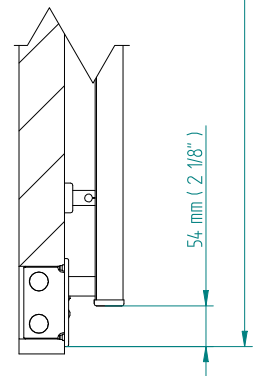

# ANTUS

1018 x 900  
mm mm

40 1/4 x 35 1/2  
inches inches

Elettrico / electric / électrique

CODICE / CODE

RS239020SN RL249020SN  
RL239020SN RL249020SN

H

1021 mm  
40 1/4 inches

L

904 mm  
35 5/8 inches

REGOLATORE DI POTENZA  
DIGITAL HEAT CONTROLLER  
REGULATEUR DE PUISSANCE

INGOMBRO CON ATTACCO LUNGO  
MEASUREMENTS WITH LONG BRACKETS  
MEASUREMENTS AVEC ATTACHE LONG

INGOMBRO CON ATTACCO STANDARD  
MEASUREMENTS WITH STANDARD BRACKETS  
MEASUREMENTS AVEC ATTACHE STANDARD

DETAIL A

DETAIL B

FORO PER INSERIMENTO TASSELLO A MURO 6X30  
POSITIONING OF FASTENERS FOR FIXING TO WALL  
FASTENERS SHOULD BE SECURED IN DTUDS OR HEADERS PLACES BEHIND THE UNIT  
TROU POUR LA CHEVILLE A MUR