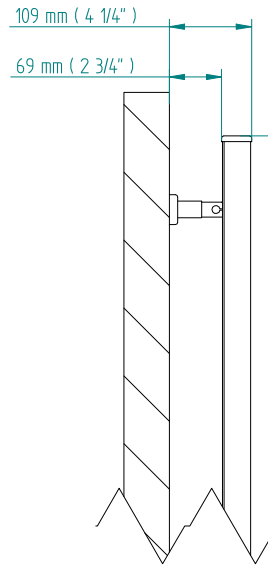

# ANTUS

1018 x 900  
mm mm

40 1/4 x 35 1/2  
inches inches

Elettrico / electric / électrique

CODICE / CODE

RS239020SN RL249020SN  
RL239020SN RL249020SN

H

1021 mm  
40 1/4 inches

L

904 mm  
35 5/8 inches

REGOLATORE DI POTENZA  
DIGITAL HEAT CONTROLLER  
REGULATEUR DE PUISSANCE

INGOMBRO CON ATTACCO LUNGO  
MEASUREMENTS WITH LONG BRACKETS  
MEASUREMENTS AVEC ATTACHE LONG

INGOMBRO CON ATTACCO STANDARD  
MEASUREMENTS WITH STANDARD BRACKETS  
MEASUREMENTS AVEC ATTACHE STANDARD

DETAIL A

DETAIL B

FORO PER INSERIMENTO TASSELLO A MURO 6X30  
POSITIONING OF FASTENERS FOR FIXING TO WALL  
FASTENERS SHOULD BE SECURED IN DTUDS OR HEADERS PLACES BEHIND THE UNIT  
TROU POUR LA CHEVILLE A MUR