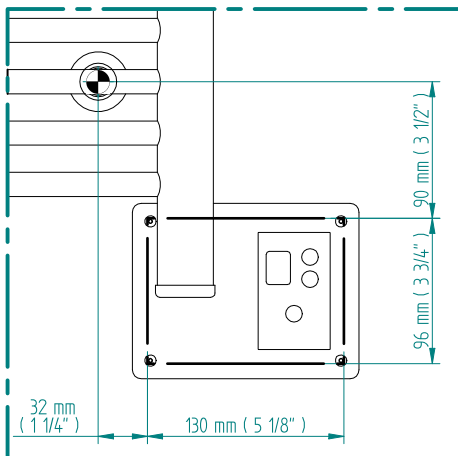

# ANTUS

1018 x 900  
mm mm

40 1/4 x 35 1/2  
inches inches

Elettrico / electric / électrique

CODICE / CODE

RS239020SN RL249020SN  
RL239020SN RL249020SN

H

1021 mm  
40 1/4 inches

L

904 mm  
35 5/8 inches

REGOLATORE DI POTENZA  
DIGITAL HEAT CONTROLLER  
REGULATEUR DE PUISSANCE

INGOMBRO CON ATTACCO LUNGO  
MEASUREMENTS WITH LONG BRACKETS  
MEASUREMENTS AVEC ATTACHE LONG

INGOMBRO CON ATTACCO STANDARD  
MEASUREMENTS WITH STANDARD BRACKETS  
MEASUREMENTS AVEC ATTACHE STANDARD

DETAIL A

DETAIL B

FORO PER INSERIMENTO TASSELLO A MURO 6X30  
POSITIONING OF FASTENERS FOR FIXING TO WALL  
FASTENERS SHOULD BE SECURED IN DTUDS OR HEADERS PLACES BEHIND THE UNIT  
TROU POUR LA CHEVILLE A MUR