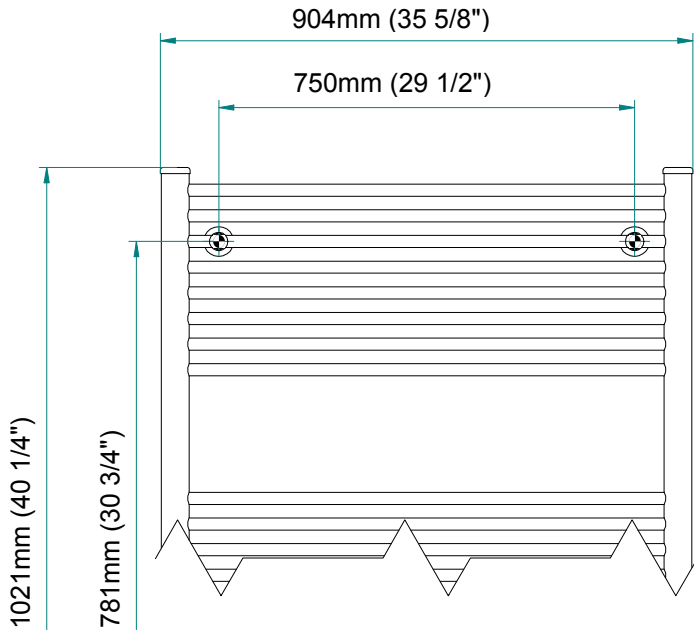

# ANTUS

1018 x 900  
mm mm

40 1/4 x 35 1/2  
inches inches

Elettrico / electric / électrique

CODICE / CODE

RS239020SN RL249020SN  
RL239020SN RL249020SN

H

1021 mm  
40 1/4 inches

L

904 mm  
35 5/8 inches

REGOLATORE DI POTENZA  
DIGITAL HEAT CONTROLLER  
REGULATEUR DE PUISSANCE

INGOMBRO CON ATTACCO LUNGO  
MEASUREMENTS WITH LONG BRACKETS  
MEASUREMENTS AVEC ATTACHE LONG

INGOMBRO CON ATTACCO STANDARD  
MEASUREMENTS WITH STANDARD BRACKETS  
MEASUREMENTS AVEC ATTACHE STANDARD

DETAIL A

DETAIL B

FORO PER INSERIMENTO TASSELLO A MURO 6X30  
POSITIONING OF FASTENERS FOR FIXING TO WALL  
FASTENERS SHOULD BE SECURED IN DTUDS OR HEADERS PLACES BEHIND THE UNIT  
TROU POUR LA CHEVILLE A MUR