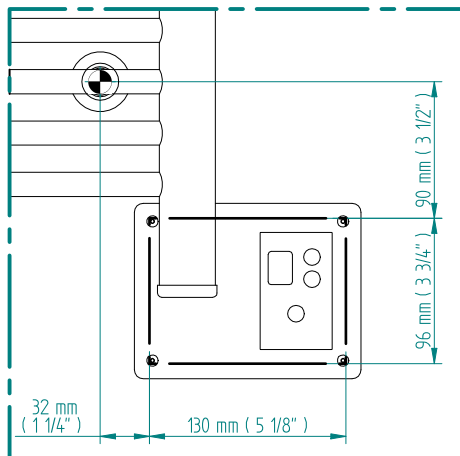

ANTUS

2038 x 800
mm mm

80 3/8 x 31 1/2
inches inches

Elettrico / electric / électrique

CODICE / CODE

RS238050SN RS248050SN
RL238050SN RL248050SN

H

2041 mm
80 3/8 inches

L

804 mm
31 5/8 inches

REGOLATORE DI POTENZA
DIGITAL HEAT CONTROLLER
REGULATEUR DE PUISSANCE

INGOMBRO CON ATTACCO LUNGO
MEASUREMENTS WITH LONG BRACKETS
MEASUREMENTS AVEC ATTACHE LONG

INGOMBRO CON ATTACCO STANDARD
MEASUREMENTS WITH STANDARD BRACKETS
MEASUREMENTS AVEC ATTACHE STANDARD

DETAIL A

DETAIL B

FORO PER INSERIMENTO TASSELLO A MURO 6X30
POSITIONING OF FASTENERS FOR FIXING TO WALL
FASTENERS SHOULD BE SECURED IN DTUDS OR HEADERS PLACES BEHIND THE UNIT
TROU POUR LA CHEVILLE A MUR