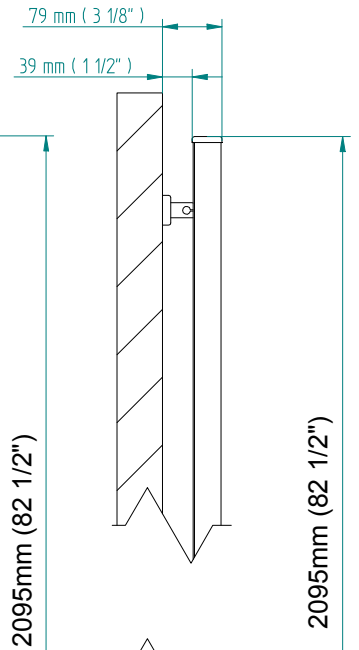

ANTUS

2038 x 800
mm mm

80 3/8 x 31 1/2
inches inches

Elettrico / electric / électrique

CODICE / CODE

RS238050SN RS248050SN
RL238050SN RL248050SN

H

2041 mm
80 3/8 inches

L

804 mm
31 5/8 inches

REGOLATORE DI POTENZA
DIGITAL HEAT CONTROLLER
REGULATEUR DE PUISSANCE

INGOMBRO CON ATTACCO LUNGO
MEASUREMENTS WITH LONG BRACKETS
MEASUREMENTS AVEC ATTACHE LONG

INGOMBRO CON ATTACCO STANDARD
MEASUREMENTS WITH STANDARD BRACKETS
MEASUREMENTS AVEC ATTACHE STANDARD

DETAIL A

DETAIL B

FORO PER INSERIMENTO TASSELLO A MURO 6X30
POSITIONING OF FASTENERS FOR FIXING TO WALL
FASTENERS SHOULD BE SECURED IN DTUDS OR HEADERS PLACES BEHIND THE UNIT
TROU POUR LA CHEVILLE A MUR