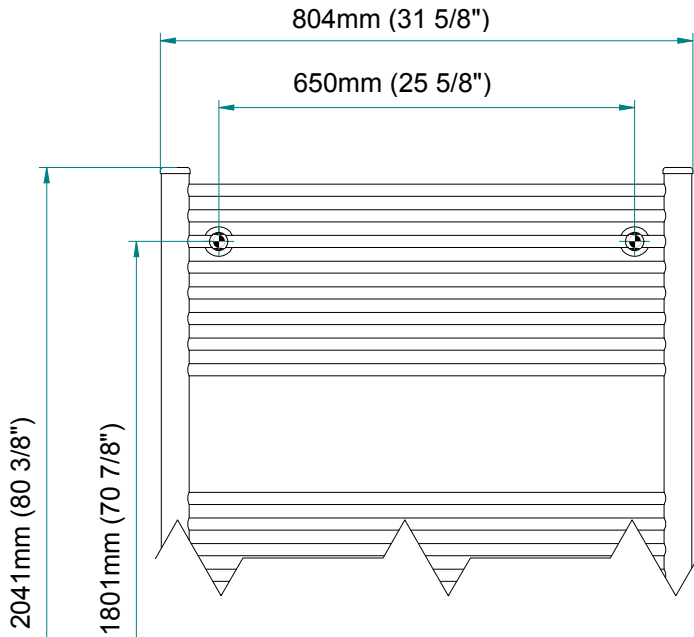

ANTUS

2038 x 800
mm mm

80 3/8 x 31 1/2
inches inches

Elettrico / electric / électrique

CODICE / CODE

RS238050SN RS248050SN
RL238050SN RL248050SN

H

2041 mm
80 3/8 inches

L

804 mm
31 5/8 inches

REGOLATORE DI POTENZA
DIGITAL HEAT CONTROLLER
REGULATEUR DE PUISSANCE

INGOMBRO CON ATTACCO LUNGO
MEASUREMENTS WITH LONG BRACKETS
MEASUREMENTS AVEC ATTACHE LONG

INGOMBRO CON ATTACCO STANDARD
MEASUREMENTS WITH STANDARD BRACKETS
MEASUREMENTS AVEC ATTACHE STANDARD

DETAIL A

DETAIL B

FORO PER INSERIMENTO TASSELLO A MURO 6X30
POSITIONING OF FASTENERS FOR FIXING TO WALL
FASTENERS SHOULD BE SECURED IN DTUDS OR HEADERS PLACES BEHIND THE UNIT
TROU POUR LA CHEVILLE A MUR