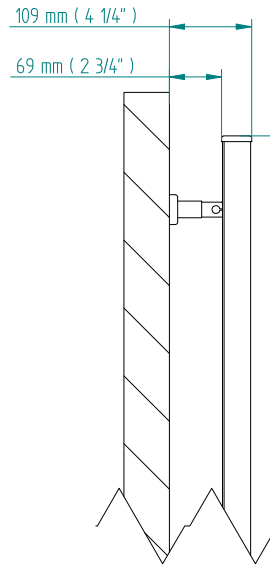

ANTUS

2038 x 800
mm mm

80 3/8 x 31 1/2
inches inches

Elettrico / electric / électrique

CODICE / CODE

RS238050SN RS248050SN
RL238050SN RL248050SN

H

2041 mm
80 3/8 inches

L

804 mm
31 5/8 inches

REGOLATORE DI POTENZA
DIGITAL HEAT CONTROLLER
REGULATEUR DE PUISSANCE

INGOMBRO CON ATTACCO LUNGO
MEASUREMENTS WITH LONG BRACKETS
MEASUREMENTS AVEC ATTACHE LONG

INGOMBRO CON ATTACCO STANDARD
MEASUREMENTS WITH STANDARD BRACKETS
MEASUREMENTS AVEC ATTACHE STANDARD

DETAIL A

DETAIL B

FORO PER INSERIMENTO TASSELLO A MURO 6X30
POSITIONING OF FASTENERS FOR FIXING TO WALL
FASTENERS SHOULD BE SECURED IN DTUDS OR HEADERS PLACES BEHIND THE UNIT
TROU POUR LA CHEVILLE A MUR