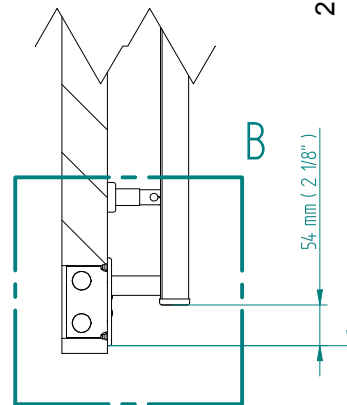

ANTUS

2038 x 800
mm mm

80 3/8 x 31 1/2
inches inches

Elettrico / electric / électrique

CODICE / CODE

RS238050SN RS248050SN
RL238050SN RL248050SN

H

2041 mm
80 3/8 inches

L

804 mm
31 5/8 inches

REGOLATORE DI POTENZA
DIGITAL HEAT CONTROLLER
REGULATEUR DE PUISSANCE

INGOMBRO CON ATTACCO LUNGO
MEASUREMENTS WITH LONG BRACKETS
MEASUREMENTS AVEC ATTACHE LONG

INGOMBRO CON ATTACCO STANDARD
MEASUREMENTS WITH STANDARD BRACKETS
MEASUREMENTS AVEC ATTACHE STANDARD

DETAIL A

DETAIL B

FORO PER INSERIMENTO TASSELLO A MURO 6X30
POSITIONING OF FASTENERS FOR FIXING TO WALL
FASTENERS SHOULD BE SECURED IN DTUDS OR HEADERS PLACES BEHIND THE UNIT
TROU POUR LA CHEVILLE A MUR