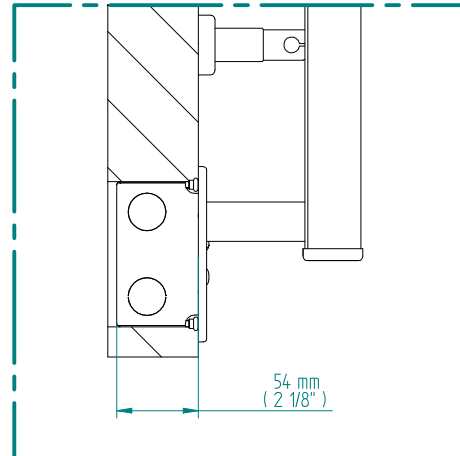

ANTUS

2038 x 800
mm mm

80 3/8 x 31 1/2
inches inches

Elettrico / electric / électrique

CODICE / CODE

RS238050SN RS248050SN
RL238050SN RL248050SN

H

2041 mm
80 3/8 inches

L

804 mm
31 5/8 inches

REGOLATORE DI POTENZA
DIGITAL HEAT CONTROLLER
REGULATEUR DE PUISSANCE

INGOMBRO CON ATTACCO LUNGO
MEASUREMENTS WITH LONG BRACKETS
MEASUREMENTS AVEC ATTACHE LONG

INGOMBRO CON ATTACCO STANDARD
MEASUREMENTS WITH STANDARD BRACKETS
MEASUREMENTS AVEC ATTACHE STANDARD

DETAIL A

DETAIL B

FORO PER INSERIMENTO TASSELLO A MURO 6X30
POSITIONING OF FASTENERS FOR FIXING TO WALL
FASTENERS SHOULD BE SECURED IN DTUDS OR HEADERS PLACES BEHIND THE UNIT
TROU POUR LA CHEVILLE A MUR