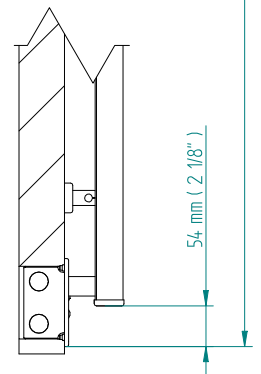

ANTUS

2038 x 800
mm mm

80 3/8 x 31 1/2
inches inches

Elettrico / electric / électrique

CODICE / CODE

RS238050SN RS248050SN
RL238050SN RL248050SN

H

2041 mm
80 3/8 inches

L

804 mm
31 5/8 inches

REGOLATORE DI POTENZA
DIGITAL HEAT CONTROLLER
REGULATEUR DE PUISSANCE

INGOMBRO CON ATTACCO LUNGO
MEASUREMENTS WITH LONG BRACKETS
MEASUREMENTS AVEC ATTACHE LONG

INGOMBRO CON ATTACCO STANDARD
MEASUREMENTS WITH STANDARD BRACKETS
MEASUREMENTS AVEC ATTACHE STANDARD

DETAIL A

DETAIL B

FORO PER INSERIMENTO TASSELLO A MURO 6X30
POSITIONING OF FASTENERS FOR FIXING TO WALL
FASTENERS SHOULD BE SECURED IN DTUDS OR HEADERS PLACES BEHIND THE UNIT
TROU POUR LA CHEVILLE A MUR