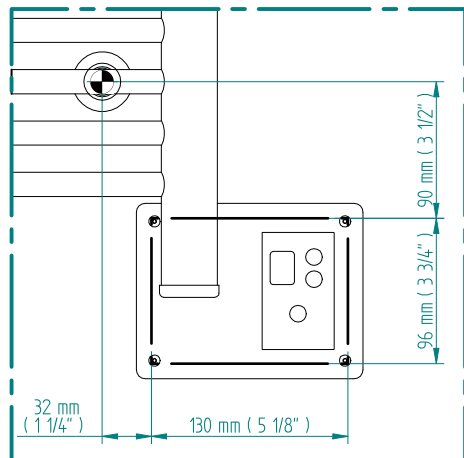

ANTUS

1834 x 800
mm mm

72 3/8 x 31 1/2
inches inches

Elettrico / electric / électrique

CODICE / CODE

RS238044SN RS248044SN
RL238044SN RL248044SN

H

1837 mm
72 3/8 inches

L

804 mm
31 5/8 inches

REGOLATORE DI POTENZA
DIGITAL HEAT CONTROLLER
REGULATEUR DE PUISSANCE

INGOMBRO CON ATTACCO LUNGO
MEASUREMENTS WITH LONG BRACKETS
MEASUREMENTS AVEC ATTACHE LONG

INGOMBRO CON ATTACCO STANDARD
MEASUREMENTS WITH STANDARD BRACKETS
MEASUREMENTS AVEC ATTACHE STANDARD

DETAIL A

DETAIL B

FORO PER INSERIMENTO TASSELLO A MURO 6X30
POSITIONING OF FASTENERS FOR FIXING TO WALL
FASTENERS SHOULD BE SECURED IN DTUDS OR HEADERS PLACES BEHIND THE UNIT
TROU POUR LA CHEVILLE A MUR