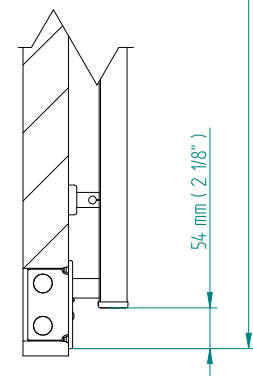

ANTUS

1834 x 800
mm mm

72 3/8 x 31 1/2
inches inches

Elettrico / electric / électrique

CODICE / CODE

RS238044SN RS248044SN
RL238044SN RL248044SN

H

1837 mm
72 3/8 inches

L

804 mm
31 5/8 inches

REGOLATORE DI POTENZA
DIGITAL HEAT CONTROLLER
REGULATEUR DE PUISSANCE

INGOMBRO CON ATTACCO LUNGO
MEASUREMENTS WITH LONG BRACKETS
MEASUREMENTS AVEC ATTACHE LONG

INGOMBRO CON ATTACCO STANDARD
MEASUREMENTS WITH STANDARD BRACKETS
MEASUREMENTS AVEC ATTACHE STANDARD

DETAIL A

DETAIL B

FORO PER INSERIMENTO TASSELLO A MURO 6X30
POSITIONING OF FASTENERS FOR FIXING TO WALL
FASTENERS SHOULD BE SECURED IN DTUDS OR HEADERS PLACES BEHIND THE UNIT
TROU POUR LA CHEVILLE A MUR