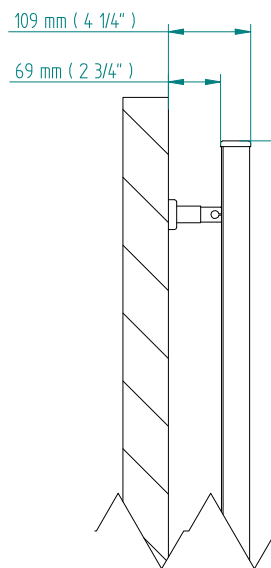

ANTUS

1834 x 800
mm mm

72 3/8 x 31 1/2
inches inches

Elettrico / electric / électrique

CODICE / CODE

RS238044SN RS248044SN
RL238044SN RL248044SN

H

1837 mm
72 3/8 inches

L

804 mm
31 5/8 inches

REGOLATORE DI POTENZA
DIGITAL HEAT CONTROLLER
REGULATEUR DE PUISSANCE

INGOMBRO CON ATTACCO LUNGO
MEASUREMENTS WITH LONG BRACKETS
MEASUREMENTS AVEC ATTACHE LONG

INGOMBRO CON ATTACCO STANDARD
MEASUREMENTS WITH STANDARD BRACKETS
MEASUREMENTS AVEC ATTACHE STANDARD

DETAIL A

DETAIL B

FORO PER INSERIMENTO TASSELLO A MURO 6X30
POSITIONING OF FASTENERS FOR FIXING TO WALL
FASTENERS SHOULD BE SECURED IN DTUDS OR HEADERS PLACES BEHIND THE UNIT
TROU POUR LA CHEVILLE A MUR