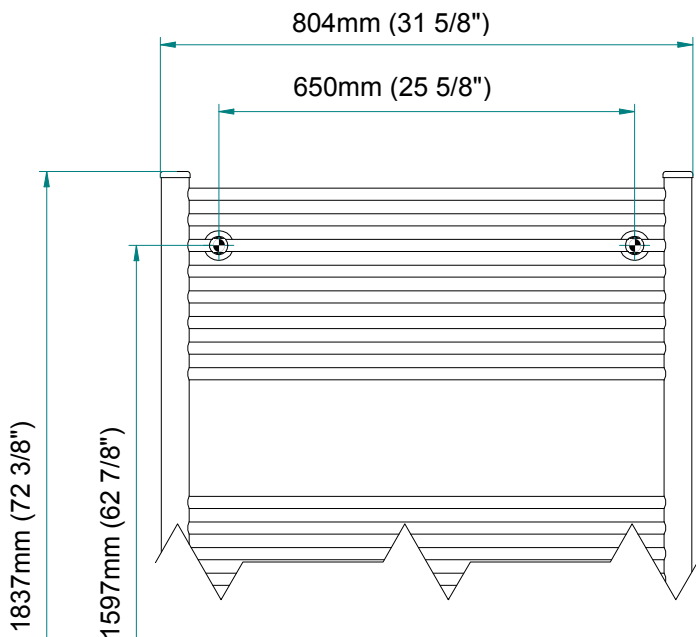

ANTUS

1834 x 800
mm mm

72 3/8 x 31 1/2
inches inches

Elettrico / electric / électrique

CODICE / CODE

RS238044SN RS248044SN
RL238044SN RL248044SN

H

1837 mm
72 3/8 inches

L

804 mm
31 5/8 inches

REGOLATORE DI POTENZA
DIGITAL HEAT CONTROLLER
REGULATEUR DE PUISSANCE

INGOMBRO CON ATTACCO LUNGO
MEASUREMENTS WITH LONG BRACKETS
MEASUREMENTS AVEC ATTACHE LONG

INGOMBRO CON ATTACCO STANDARD
MEASUREMENTS WITH STANDARD BRACKETS
MEASUREMENTS AVEC ATTACHE STANDARD

DETAIL A

DETAIL B

FORO PER INSERIMENTO TASSELLO A MURO 6X30
POSITIONING OF FASTENERS FOR FIXING TO WALL
FASTENERS SHOULD BE SECURED IN DTUDS OR HEADERS PLACES BEHIND THE UNIT
TROU POUR LA CHEVILLE A MUR