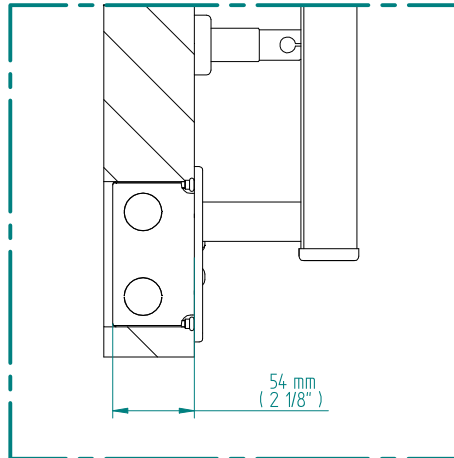

ANTUS

1834 x 800
mm mm

72 3/8 x 31 1/2
inches inches

Elettrico / electric / électrique

CODICE / CODE

RS238044SN RS248044SN
RL238044SN RL248044SN

H

1837 mm
72 3/8 inches

L

804 mm
31 5/8 inches

REGOLATORE DI POTENZA
DIGITAL HEAT CONTROLLER
REGULATEUR DE PUISSANCE

INGOMBRO CON ATTACCO LUNGO
MEASUREMENTS WITH LONG BRACKETS
MEASUREMENTS AVEC ATTACHE LONG

INGOMBRO CON ATTACCO STANDARD
MEASUREMENTS WITH STANDARD BRACKETS
MEASUREMENTS AVEC ATTACHE STANDARD

DETAIL A

DETAIL B

FORO PER INSERIMENTO TASSELLO A MURO 6X30
POSITIONING OF FASTENERS FOR FIXING TO WALL
FASTENERS SHOULD BE SECURED IN DTUDS OR HEADERS PLACES BEHIND THE UNIT
TROU POUR LA CHEVILLE A MUR