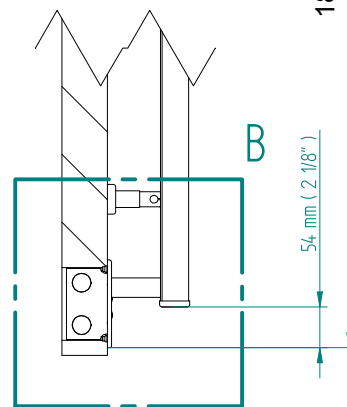

ANTUS

1834 x 800
mm mm

72 3/8 x 31 1/2
inches inches

Elettrico / electric / électrique

CODICE / CODE

RS238044SN RS248044SN
RL238044SN RL248044SN

H

1837 mm
72 3/8 inches

L

804 mm
31 5/8 inches

REGOLATORE DI POTENZA
DIGITAL HEAT CONTROLLER
REGULATEUR DE PUISSANCE

INGOMBRO CON ATTACCO LUNGO
MEASUREMENTS WITH LONG BRACKETS
MEASUREMENTS AVEC ATTACHE LONG

INGOMBRO CON ATTACCO STANDARD
MEASUREMENTS WITH STANDARD BRACKETS
MEASUREMENTS AVEC ATTACHE STANDARD

DETAIL A

DETAIL B

FORO PER INSERIMENTO TASSELLO A MURO 6X30
POSITIONING OF FASTENERS FOR FIXING TO WALL
FASTENERS SHOULD BE SECURED IN DTUDS OR HEADERS PLACES BEHIND THE UNIT
TROU POUR LA CHEVILLE A MUR