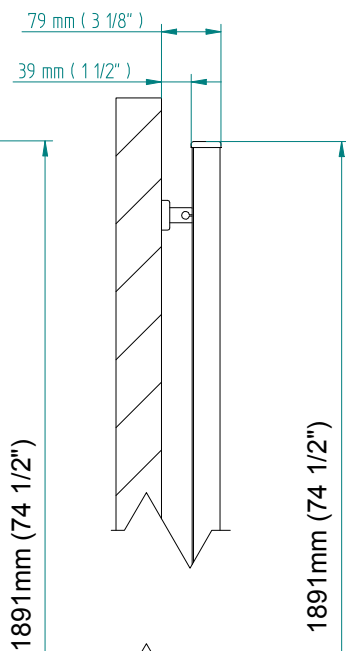

ANTUS

1834 x 800
mm mm

72 3/8 x 31 1/2
inches inches

Elettrico / electric / électrique

CODICE / CODE

RS238044SN RS248044SN
RL238044SN RL248044SN

H

1837 mm
72 3/8 inches

L

804 mm
31 5/8 inches

REGOLATORE DI POTENZA
DIGITAL HEAT CONTROLLER
REGULATEUR DE PUISSANCE

INGOMBRO CON ATTACCO LUNGO
MEASUREMENTS WITH LONG BRACKETS
MEASUREMENTS AVEC ATTACHE LONG

INGOMBRO CON ATTACCO STANDARD
MEASUREMENTS WITH STANDARD BRACKETS
MEASUREMENTS AVEC ATTACHE STANDARD

DETAIL A

DETAIL B

FORO PER INSERIMENTO TASSELLO A MURO 6X30
POSITIONING OF FASTENERS FOR FIXING TO WALL
FASTENERS SHOULD BE SECURED IN DTUDS OR HEADERS PLACES BEHIND THE UNIT
TROU POUR LA CHEVILLE A MUR