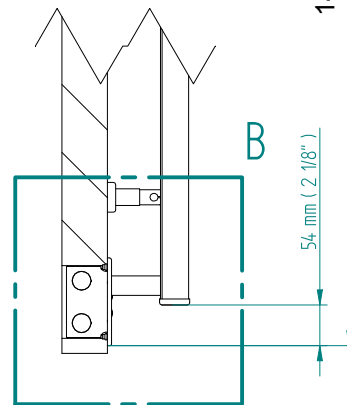

ANTUS

1426 x 800
mm mm

56 3/8 x 31 1/2
inches inches

Elettrico / electric / électrique

CODICE / CODE

RS238032SN RS248032SN
RL238032SN RL248032SN

H

1429 mm
56 1/4 inches

L

804 mm
31 5/8 inches

REGOLATORE DI POTENZA
DIGITAL HEAT CONTROLLER
REGULATEUR DE PUISSANCE

INGOMBRO CON ATTACCO LUNGO
MEASUREMENTS WITH LONG BRACKETS
MEASUREMENTS AVEC ATTACHE LONG

INGOMBRO CON ATTACCO STANDARD
MEASUREMENTS WITH STANDARD BRACKETS
MEASUREMENTS AVEC ATTACHE STANDARD

DETAIL A

DETAIL B

FORO PER INSERIMENTO TASSELLO A MURO 6X30
POSITIONING OF FASTENERS FOR FIXING TO WALL
FASTENERS SHOULD BE SECURED IN DTUDS OR HEADERS PLACES BEHIND THE UNIT
TROU POUR LA CHEVILLE A MUR