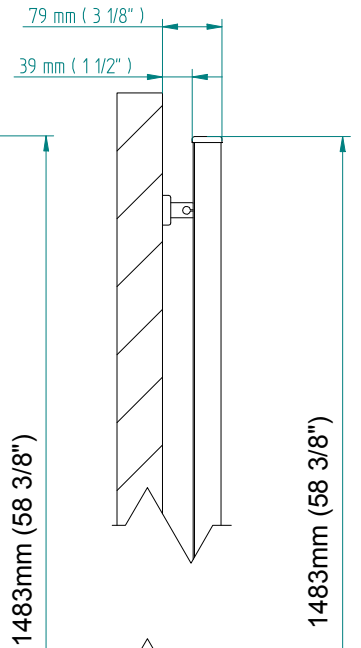

ANTUS

1426 x 800
mm mm

56 3/8 x 31 1/2
inches inches

Elettrico / electric / électrique

CODICE / CODE

RS238032SN RS248032SN
RL238032SN RL248032SN

H

1429 mm
56 1/4 inches

L

804 mm
31 5/8 inches

REGOLATORE DI POTENZA
DIGITAL HEAT CONTROLLER
REGULATEUR DE PUISSANCE

INGOMBRO CON ATTACCO LUNGO
MEASUREMENTS WITH LONG BRACKETS
MEASUREMENTS AVEC ATTACHE LONG

INGOMBRO CON ATTACCO STANDARD
MEASUREMENTS WITH STANDARD BRACKETS
MEASUREMENTS AVEC ATTACHE STANDARD

DETAIL A

DETAIL B

FORO PER INSERIMENTO TASSELLO A MURO 6X30
POSITIONING OF FASTENERS FOR FIXING TO WALL
FASTENERS SHOULD BE SECURED IN DTUDS OR HEADERS PLACES BEHIND THE UNIT
TROU POUR LA CHEVILLE A MUR