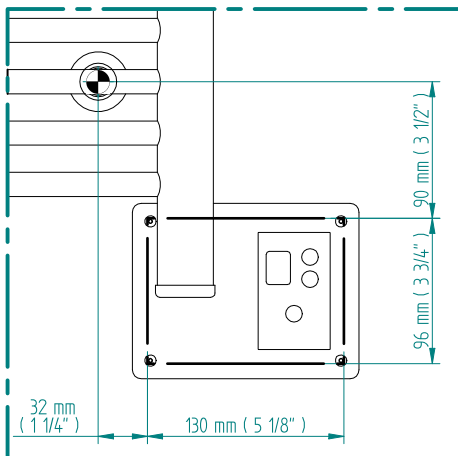

ANTUS

1426 x 800
mm mm

56 3/8 x 31 1/2
inches inches

Elettrico / electric / électrique

CODICE / CODE

RS238032SN RS248032SN
RL238032SN RL248032SN

H

1429 mm
56 1/4 inches

L

804 mm
31 5/8 inches

REGOLATORE DI POTENZA
DIGITAL HEAT CONTROLLER
REGULATEUR DE PUISSANCE

INGOMBRO CON ATTACCO LUNGO
MEASUREMENTS WITH LONG BRACKETS
MEASUREMENTS AVEC ATTACHE LONG

INGOMBRO CON ATTACCO STANDARD
MEASUREMENTS WITH STANDARD BRACKETS
MEASUREMENTS AVEC ATTACHE STANDARD

DETAIL A

DETAIL B

FORO PER INSERIMENTO TASSELLO A MURO 6X30
POSITIONING OF FASTENERS FOR FIXING TO WALL
FASTENERS SHOULD BE SECURED IN DTUDS OR HEADERS PLACES BEHIND THE UNIT
TROU POUR LA CHEVILLE A MUR