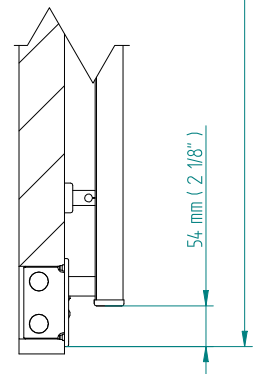

ANTUS

1426 x 800
mm mm

56 3/8 x 31 1/2
inches inches

Elettrico / electric / électrique

CODICE / CODE

RS238032SN RS248032SN
RL238032SN RL248032SN

H

1429 mm
56 1/4 inches

L

804 mm
31 5/8 inches

REGOLATORE DI POTENZA
DIGITAL HEAT CONTROLLER
REGULATEUR DE PUISSANCE

INGOMBRO CON ATTACCO LUNGO
MEASUREMENTS WITH LONG BRACKETS
MEASUREMENTS AVEC ATTACHE LONG

INGOMBRO CON ATTACCO STANDARD
MEASUREMENTS WITH STANDARD BRACKETS
MEASUREMENTS AVEC ATTACHE STANDARD

DETAIL A

DETAIL B

FORO PER INSERIMENTO TASSELLO A MURO 6X30
POSITIONING OF FASTENERS FOR FIXING TO WALL
FASTENERS SHOULD BE SECURED IN DTUDS OR HEADERS PLACES BEHIND THE UNIT
TROU POUR LA CHEVILLE A MUR