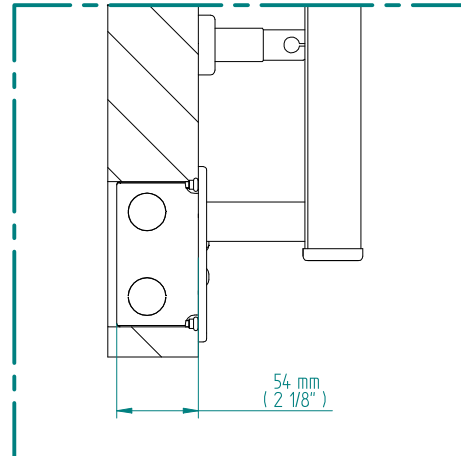

ANTUS

1426 x 800
mm mm

56 3/8 x 31 1/2
inches inches

Elettrico / electric / électrique

CODICE / CODE

RS238032SN RS248032SN
RL238032SN RL248032SN

H

1429 mm
56 1/4 inches

L

804 mm
31 5/8 inches

REGOLATORE DI POTENZA
DIGITAL HEAT CONTROLLER
REGULATEUR DE PUISSANCE

INGOMBRO CON ATTACCO LUNGO
MEASUREMENTS WITH LONG BRACKETS
MEASUREMENTS AVEC ATTACHE LONG

INGOMBRO CON ATTACCO STANDARD
MEASUREMENTS WITH STANDARD BRACKETS
MEASUREMENTS AVEC ATTACHE STANDARD

DETAIL A

DETAIL B

FORO PER INSERIMENTO TASSELLO A MURO 6X30
POSITIONING OF FASTENERS FOR FIXING TO WALL
FASTENERS SHOULD BE SECURED IN DTUDS OR HEADERS PLACES BEHIND THE UNIT
TROU POUR LA CHEVILLE A MUR