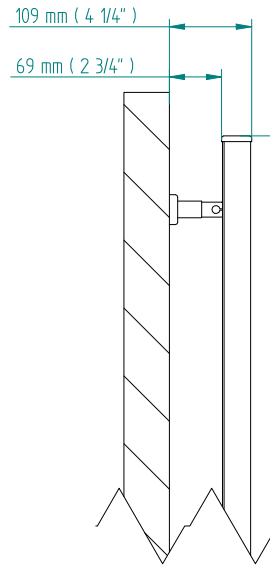

ANTUS

1426 x 800
mm mm

56 3/8 x 31 1/2
inches inches

Elettrico / electric / électrique

CODICE / CODE

RS238032SN RS248032SN
RL238032SN RL248032SN

H

1429 mm
56 1/4 inches

L

804 mm
31 5/8 inches

REGOLATORE DI POTENZA
DIGITAL HEAT CONTROLLER
REGULATEUR DE PUISSANCE

INGOMBRO CON ATTACCO LUNGO
MEASUREMENTS WITH LONG BRACKETS
MEASUREMENTS AVEC ATTACHE LONG

INGOMBRO CON ATTACCO STANDARD
MEASUREMENTS WITH STANDARD BRACKETS
MEASUREMENTS AVEC ATTACHE STANDARD

DETAIL A

DETAIL B

FORO PER INSERIMENTO TASSELLO A MURO 6X30
POSITIONING OF FASTENERS FOR FIXING TO WALL
FASTENERS SHOULD BE SECURED IN DTUDS OR HEADERS PLACES BEHIND THE UNIT
TROU POUR LA CHEVILLE A MUR