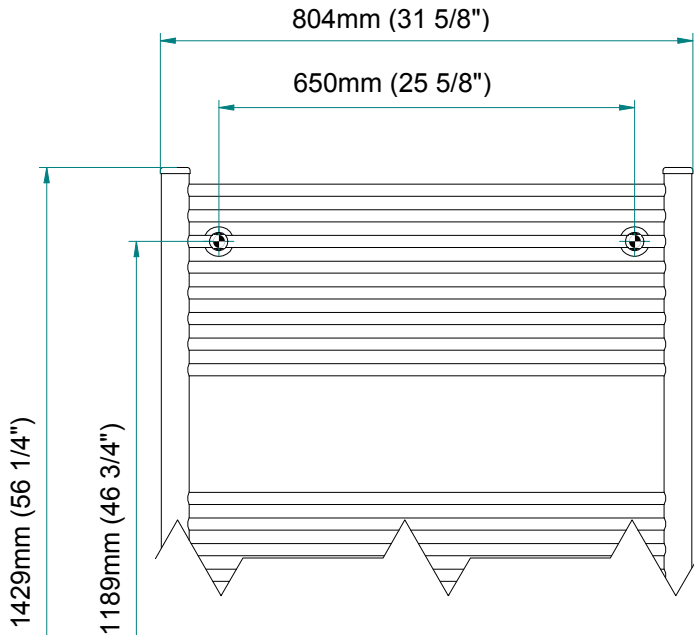

ANTUS

1426 x 800
mm mm

56 3/8 x 31 1/2
inches inches

Elettrico / electric / électrique

CODICE / CODE

RS238032SN RS248032SN
RL238032SN RL248032SN

H

1429 mm
56 1/4 inches

L

804 mm
31 5/8 inches

REGOLATORE DI POTENZA
DIGITAL HEAT CONTROLLER
REGULATEUR DE PUISSANCE

INGOMBRO CON ATTACCO LUNGO
MEASUREMENTS WITH LONG BRACKETS
MEASUREMENTS AVEC ATTACHE LONG

INGOMBRO CON ATTACCO STANDARD
MEASUREMENTS WITH STANDARD BRACKETS
MEASUREMENTS AVEC ATTACHE STANDARD

DETAIL A

DETAIL B

FORO PER INSERIMENTO TASSELLO A MURO 6X30
POSITIONING OF FASTENERS FOR FIXING TO WALL
FASTENERS SHOULD BE SECURED IN DTUDS OR HEADERS PLACES BEHIND THE UNIT
TROU POUR LA CHEVILLE A MUR