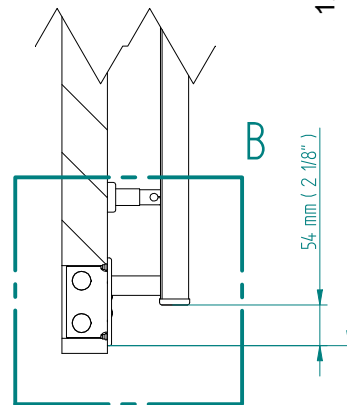

ANTUS

1222 x 800
mm mm

48 1/4 x 31 1/2
inches inches

Elettrico / electric / électrique

CODICE / CODE

RS238026SN RS248026SN
RL238026SN RL248026SN

H

1225 mm
48 1/4 inches

L

804 mm
31 5/8 inches

REGOLATORE DI POTENZA
DIGITAL HEAT CONTROLLER
REGULATEUR DE PUISSANCE

INGOMBRO CON ATTACCO LUNGO
MEASUREMENTS WITH LONG BRACKETS
MEASUREMENTS AVEC ATTACHE LONG

INGOMBRO CON ATTACCO STANDARD
MEASUREMENTS WITH STANDARD BRACKETS
MEASUREMENTS AVEC ATTACHE STANDARD

DETAIL A

DETAIL B

FORO PER INSERIMENTO TASSELLO A MURO 6X30
POSITIONING OF FASTENERS FOR FIXING TO WALL
FASTENERS SHOULD BE SECURED IN DTUDS OR HEADERS PLACES BEHIND THE UNIT
TROU POUR LA CHEVILLE A MUR