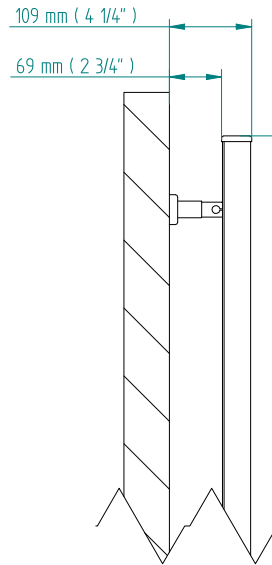

ANTUS

1222 x 800
mm mm

48 1/4 x 31 1/2
inches inches

Elettrico / electric / électrique

CODICE / CODE

RS238026SN RS248026SN
RL238026SN RL248026SN

H

1225 mm
48 1/4 inches

L

804 mm
31 5/8 inches

REGOLATORE DI POTENZA
DIGITAL HEAT CONTROLLER
REGULATEUR DE PUISSANCE

INGOMBRO CON ATTACCO LUNGO
MEASUREMENTS WITH LONG BRACKETS
MEASUREMENTS AVEC ATTACHE LONG

INGOMBRO CON ATTACCO STANDARD
MEASUREMENTS WITH STANDARD BRACKETS
MEASUREMENTS AVEC ATTACHE STANDARD

DETAIL A

DETAIL B

FORO PER INSERIMENTO TASSELLO A MURO 6X30
POSITIONING OF FASTENERS FOR FIXING TO WALL
FASTENERS SHOULD BE SECURED IN DTUDS OR HEADERS PLACES BEHIND THE UNIT
TROU POUR LA CHEVILLE A MUR