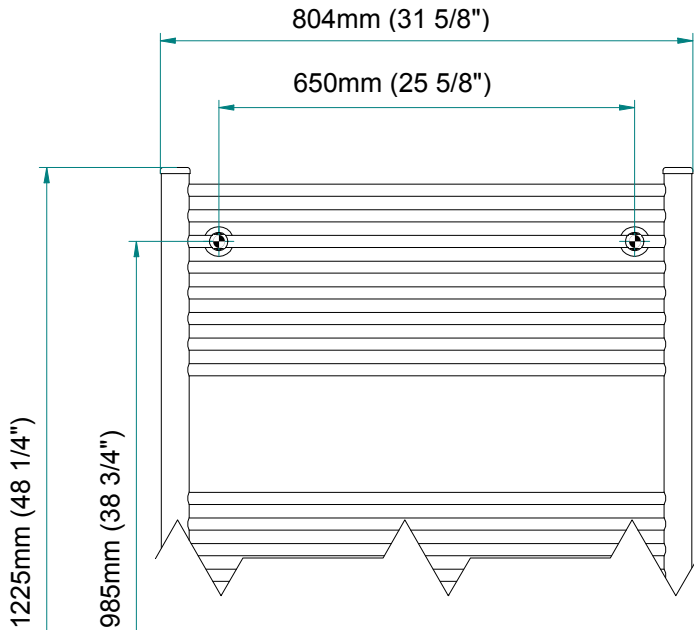

ANTUS

1222 x 800
mm mm

48 1/4 x 31 1/2
inches inches

Elettrico / electric / électrique

CODICE / CODE

RS238026SN RS248026SN
RL238026SN RL248026SN

H

1225 mm
48 1/4 inches

L

804 mm
31 5/8 inches

REGOLATORE DI POTENZA
DIGITAL HEAT CONTROLLER
REGULATEUR DE PUISSANCE

INGOMBRO CON ATTACCO LUNGO
MEASUREMENTS WITH LONG BRACKETS
MEASUREMENTS AVEC ATTACHE LONG

INGOMBRO CON ATTACCO STANDARD
MEASUREMENTS WITH STANDARD BRACKETS
MEASUREMENTS AVEC ATTACHE STANDARD

DETAIL A

DETAIL B

FORO PER INSERIMENTO TASSELLO A MURO 6X30
POSITIONING OF FASTENERS FOR FIXING TO WALL
FASTENERS SHOULD BE SECURED IN DTUDS OR HEADERS PLACES BEHIND THE UNIT
TROU POUR LA CHEVILLE A MUR