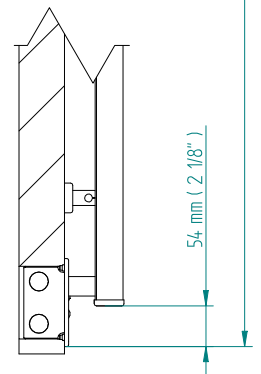

ANTUS

1222 x 800
mm mm

48 1/4 x 31 1/2
inches inches

Elettrico / electric / électrique

CODICE / CODE

RS238026SN RS248026SN
RL238026SN RL248026SN

H

1225 mm
48 1/4 inches

L

804 mm
31 5/8 inches

REGOLATORE DI POTENZA
DIGITAL HEAT CONTROLLER
REGULATEUR DE PUISSANCE

INGOMBRO CON ATTACCO LUNGO
MEASUREMENTS WITH LONG BRACKETS
MEASUREMENTS AVEC ATTACHE LONG

INGOMBRO CON ATTACCO STANDARD
MEASUREMENTS WITH STANDARD BRACKETS
MEASUREMENTS AVEC ATTACHE STANDARD

DETAIL A

DETAIL B

FORO PER INSERIMENTO TASSELLO A MURO 6X30
POSITIONING OF FASTENERS FOR FIXING TO WALL
FASTENERS SHOULD BE SECURED IN DTUDS OR HEADERS PLACES BEHIND THE UNIT
TROU POUR LA CHEVILLE A MUR