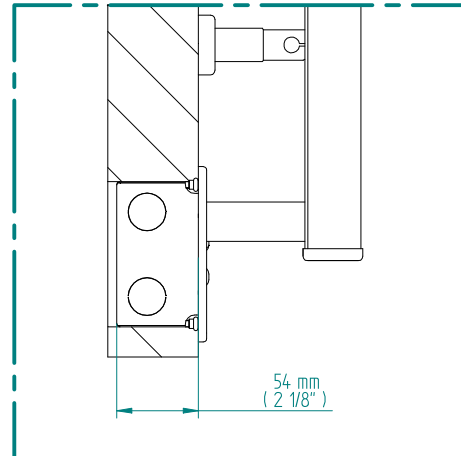

ANTUS

1222 x 800
mm mm

48 1/4 x 31 1/2
inches inches

Elettrico / electric / électrique

CODICE / CODE

RS238026SN RS248026SN
RL238026SN RL248026SN

H

1225 mm
48 1/4 inches

L

804 mm
31 5/8 inches

REGOLATORE DI POTENZA
DIGITAL HEAT CONTROLLER
REGULATEUR DE PUISSANCE

INGOMBRO CON ATTACCO LUNGO
MEASUREMENTS WITH LONG BRACKETS
MEASUREMENTS AVEC ATTACHE LONG

INGOMBRO CON ATTACCO STANDARD
MEASUREMENTS WITH STANDARD BRACKETS
MEASUREMENTS AVEC ATTACHE STANDARD

DETAIL A

DETAIL B

FORO PER INSERIMENTO TASSELLO A MURO 6X30
POSITIONING OF FASTENERS FOR FIXING TO WALL
FASTENERS SHOULD BE SECURED IN DTUDS OR HEADERS PLACES BEHIND THE UNIT
TROU POUR LA CHEVILLE A MUR