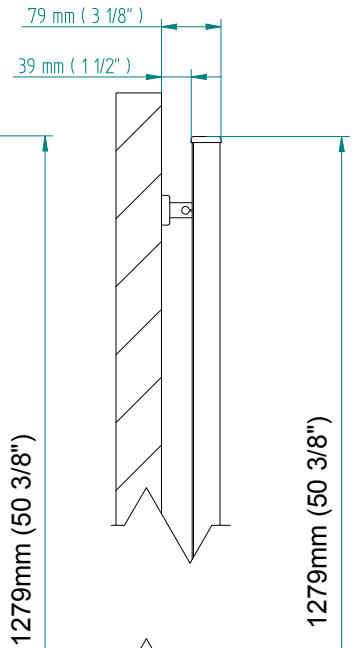

ANTUS

1222 x 800
mm mm

48 1/4 x 31 1/2
inches inches

Elettrico / electric / électrique

CODICE / CODE

RS238026SN RS248026SN
RL238026SN RL248026SN

H

1225 mm
48 1/4 inches

L

804 mm
31 5/8 inches

REGOLATORE DI POTENZA
DIGITAL HEAT CONTROLLER
REGULATEUR DE PUISSANCE

INGOMBRO CON ATTACCO LUNGO
MEASUREMENTS WITH LONG BRACKETS
MEASUREMENTS AVEC ATTACHE LONG

INGOMBRO CON ATTACCO STANDARD
MEASUREMENTS WITH STANDARD BRACKETS
MEASUREMENTS AVEC ATTACHE STANDARD

DETAIL A

DETAIL B

FORO PER INSERIMENTO TASSELLO A MURO 6X30
POSITIONING OF FASTENERS FOR FIXING TO WALL
FASTENERS SHOULD BE SECURED IN DTUDS OR HEADERS PLACES BEHIND THE UNIT
TROU POUR LA CHEVILLE A MUR