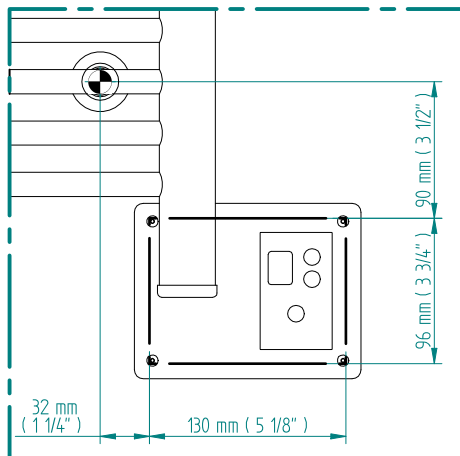

ANTUS

1222 x 800
mm mm

48 1/4 x 31 1/2
inches inches

Elettrico / electric / électrique

CODICE / CODE

RS238026SN RS248026SN
RL238026SN RL248026SN

H

1225 mm
48 1/4 inches

L

804 mm
31 5/8 inches

REGOLATORE DI POTENZA
DIGITAL HEAT CONTROLLER
REGULATEUR DE PUISSANCE

INGOMBRO CON ATTACCO LUNGO
MEASUREMENTS WITH LONG BRACKETS
MEASUREMENTS AVEC ATTACHE LONG

INGOMBRO CON ATTACCO STANDARD
MEASUREMENTS WITH STANDARD BRACKETS
MEASUREMENTS AVEC ATTACHE STANDARD

DETAIL A

DETAIL B

FORO PER INSERIMENTO TASSELLO A MURO 6X30
POSITIONING OF FASTENERS FOR FIXING TO WALL
FASTENERS SHOULD BE SECURED IN DTUDS OR HEADERS PLACES BEHIND THE UNIT
TROU POUR LA CHEVILLE A MUR