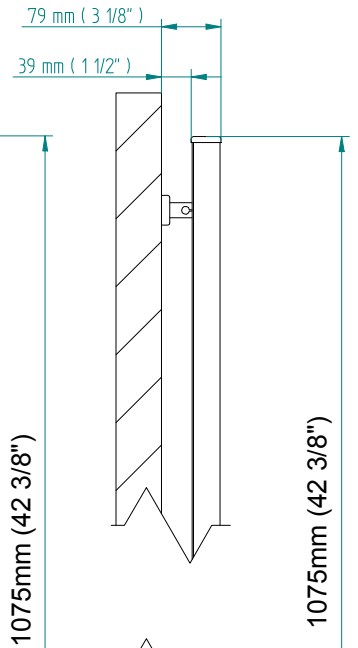

ANTUS

1018 x 800
mm mm

40 1/4
inches

x 31 1/2
inches

Elettrico / electric / électrique

CODICE / CODE

RS238020SN RS248020SN
RL238020SN RL248020SN

H

1021 mm
40 1/4 inches

L

804 mm
31 5/8 inches

REGOLATORE DI POTENZA
DIGITAL HEAT CONTROLLER
REGULATEUR DE PUISSANCE

INGOMBRO CON ATTACCO LUNGO
MEASUREMENTS WITH LONG BRACKETS
MEASUREMENTS AVEC ATTACHE LONG

INGOMBRO CON ATTACCO STANDARD
MEASUREMENTS WITH STANDARD BRACKETS
MEASUREMENTS AVEC ATTACHE STANDARD

A

B

54 mm (2 1/8")

54 mm (2 1/8")

DETAIL A

DETAIL B

FORO PER INSERIMENTO TASSELLO A MURO 6X30
POSITIONING OF FASTENERS FOR FIXING TO WALL
FASTENERS SHOULD BE SECURED IN DTUDS OR HEADERS PLACES BEHIND THE UNIT
TROU POUR LA CHEVILLE A MUR