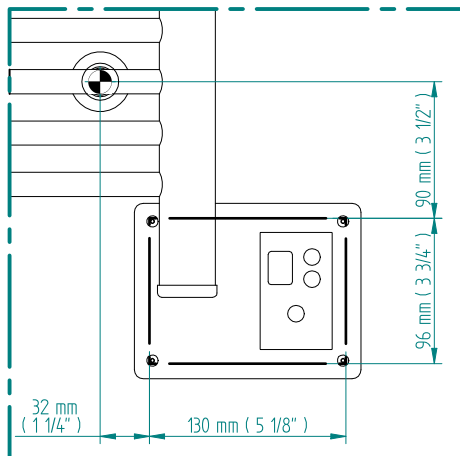

ANTUS

1018 x 800
mm mm

40 1/4
inches

x 31 1/2
inches

Elettrico / electric / électrique

CODICE / CODE

RS238020SN RS248020SN
RL238020SN RL248020SN

H

1021 mm
40 1/4 inches

L

804 mm
31 5/8 inches

REGOLATORE DI POTENZA
DIGITAL HEAT CONTROLLER
REGULATEUR DE PUISSANCE

INGOMBRO CON ATTACCO LUNGO
MEASUREMENTS WITH LONG BRACKETS
MEASUREMENTS AVEC ATTACHE LONG

INGOMBRO CON ATTACCO STANDARD
MEASUREMENTS WITH STANDARD BRACKETS
MEASUREMENTS AVEC ATTACHE STANDARD

A

B

54 mm (2 1/8")

54 mm (2 1/8")

DETAIL A

DETAIL B

FORO PER INSERIMENTO TASSELLO A MURO 6X30
POSITIONING OF FASTENERS FOR FIXING TO WALL
FASTENERS SHOULD BE SECURED IN DTUDS OR HEADERS PLACES BEHIND THE UNIT
TROU POUR LA CHEVILLE A MUR