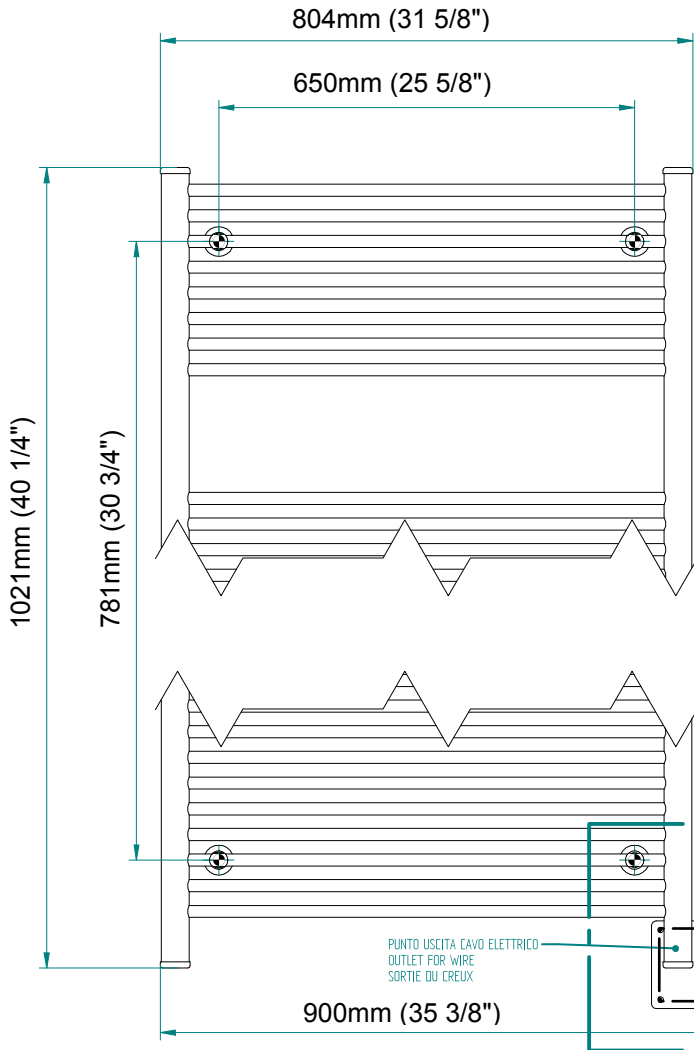

ANTUS

1018 x 800
mm mm

40 1/4
inches

x 31 1/2
inches

Elettrico / electric / électrique

CODICE / CODE

RS238020SN RS248020SN
RL238020SN RL248020SN

H

1021 mm
40 1/4 inches

L

804 mm
31 5/8 inches

REGOLATORE DI POTENZA
DIGITAL HEAT CONTROLLER
REGULATEUR DE PUISSANCE

INGOMBRO CON ATTACCO LUNGO
MEASUREMENTS WITH LONG BRACKETS
MEASUREMENTS AVEC ATTACHE LONG

INGOMBRO CON ATTACCO STANDARD
MEASUREMENTS WITH STANDARD BRACKETS
MEASUREMENTS AVEC ATTACHE STANDARD

A

B

54 mm (2 1/8")

54 mm (2 1/8")

DETAIL A

DETAIL B

FORO PER INSERIMENTO TASSELLO A MURO 6X30
POSITIONING OF FASTENERS FOR FIXING TO WALL
FASTENERS SHOULD BE SECURED IN DTUDS OR HEADERS PLACES BEHIND THE UNIT
TROU POUR LA CHEVILLE A MUR