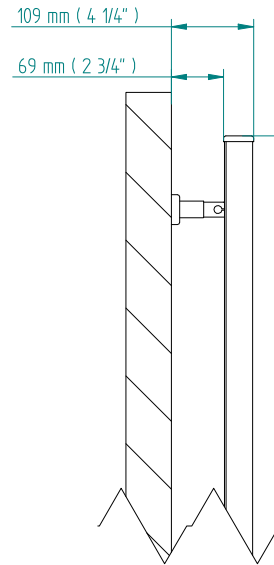

ANTUS

1018 x 800
mm mm

40 1/4
inches

x 31 1/2
inches

Elettrico / electric / électrique

CODICE / CODE

RS238020SN RS248020SN
RL238020SN RL248020SN

H

1021 mm
40 1/4 inches

L

804 mm
31 5/8 inches

REGOLATORE DI POTENZA
DIGITAL HEAT CONTROLLER
REGULATEUR DE PUISSANCE

INGOMBRO CON ATTACCO LUNGO
MEASUREMENTS WITH LONG BRACKETS
MEASUREMENTS AVEC ATTACHE LONG

INGOMBRO CON ATTACCO STANDARD
MEASUREMENTS WITH STANDARD BRACKETS
MEASUREMENTS AVEC ATTACHE STANDARD

A

B

54 mm (2 1/8")

54 mm (2 1/8")

DETAIL A

DETAIL B

FORO PER INSERIMENTO TASSELLO A MURO 6X30
POSITIONING OF FASTENERS FOR FIXING TO WALL
FASTENERS SHOULD BE SECURED IN DTUDS OR HEADERS PLACES BEHIND THE UNIT
TROU POUR LA CHEVILLE A MUR