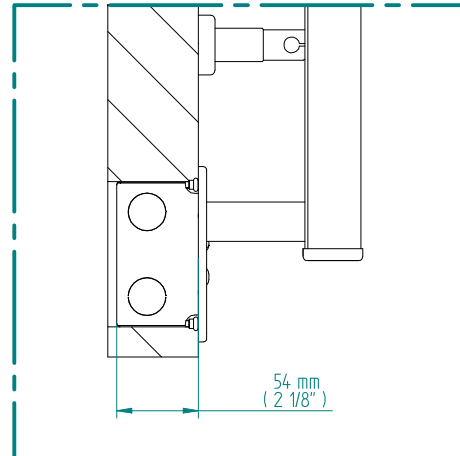

ANTUS

1018 x 800
mm mm

40 1/4
inches

x 31 1/2
inches

Elettrico / electric / électrique

CODICE / CODE

RS238020SN RS248020SN
RL238020SN RL248020SN

H

1021 mm
40 1/4 inches

L

804 mm
31 5/8 inches

REGOLATORE DI POTENZA
DIGITAL HEAT CONTROLLER
REGULATEUR DE PUISSANCE

INGOMBRO CON ATTACCO LUNGO
MEASUREMENTS WITH LONG BRACKETS
MEASUREMENTS AVEC ATTACHE LONG

INGOMBRO CON ATTACCO STANDARD
MEASUREMENTS WITH STANDARD BRACKETS
MEASUREMENTS AVEC ATTACHE STANDARD

A

B

54 mm (2 1/8")

54 mm (2 1/8")

DETAIL A

DETAIL B

FORO PER INSERIMENTO TASSELLO A MURO 6X30
POSITIONING OF FASTENERS FOR FIXING TO WALL
FASTENERS SHOULD BE SECURED IN DTUDS OR HEADERS PLACES BEHIND THE UNIT
TROU POUR LA CHEVILLE A MUR