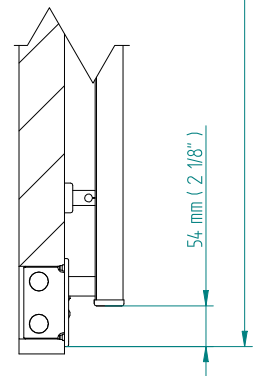

ANTUS

1834 x 700
mm mm

72 3/8 x 27 1/2
inches inches

Elettrico / electric / électrique

CODICE / CODE

RS237044SN RS247044SN
RL237044SN RL247044SN

H

1837 mm
72 3/8 inches

L

704 mm
27 3/4 inches

REGOLATORE DI POTENZA
DIGITAL HEAT CONTROLLER
REGULATEUR DE PUISSANCE

INGOMBRO CON ATTACCO LUNGO
MEASUREMENTS WITH LONG BRACKETS
MEASUREMENTS AVEC ATTACHE LONG

INGOMBRO CON ATTACCO STANDARD
MEASUREMENTS WITH STANDARD BRACKETS
MEASUREMENTS AVEC ATTACHE STANDARD

DETAIL A

DETAIL B

FORO PER INSERIMENTO TASSELLO A MURO 6X30
POSITIONING OF FASTENERS FOR FIXING TO WALL
FASTENERS SHOULD BE SECURED IN DTUDS OR HEADERS PLACES BEHIND THE UNIT
TROU POUR LA CHEVILLE A MUR