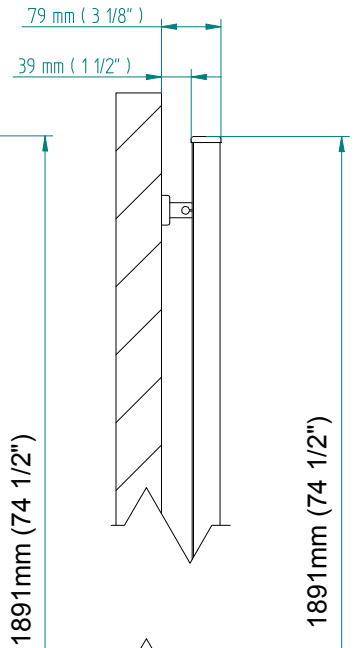

ANTUS

1834 x 700
mm mm

72 3/8 x 27 1/2
inches inches

Elettrico / electric / électrique

CODICE / CODE

RS237044SN RS247044SN
RL237044SN RL247044SN

H

1837 mm
72 3/8 inches

L

704 mm
27 3/4 inches

REGOLATORE DI POTENZA
DIGITAL HEAT CONTROLLER
REGULATEUR DE PUISSANCE

INGOMBRO CON ATTACCO LUNGO
MEASUREMENTS WITH LONG BRACKETS
MEASUREMENTS AVEC ATTACHE LONG

INGOMBRO CON ATTACCO STANDARD
MEASUREMENTS WITH STANDARD BRACKETS
MEASUREMENTS AVEC ATTACHE STANDARD

DETAIL A

DETAIL B

FORO PER INSERIMENTO TASSELLO A MURO 6X30
POSITIONING OF FASTENERS FOR FIXING TO WALL
FASTENERS SHOULD BE SECURED IN DTUDS OR HEADERS PLACES BEHIND THE UNIT
TROU POUR LA CHEVILLE A MUR