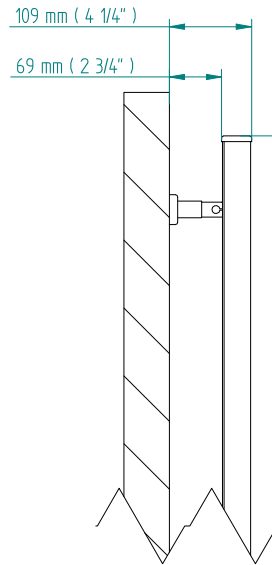

ANTUS

1834 x 700
mm mm

72 3/8 x 27 1/2
inches inches

Elettrico / electric / électrique

CODICE / CODE

RS237044SN RS247044SN
RL237044SN RL247044SN

H

1837 mm
72 3/8 inches

L

704 mm
27 3/4 inches

REGOLATORE DI POTENZA
DIGITAL HEAT CONTROLLER
REGULATEUR DE PUISSANCE

INGOMBRO CON ATTACCO LUNGO
MEASUREMENTS WITH LONG BRACKETS
MEASUREMENTS AVEC ATTACHE LONG

INGOMBRO CON ATTACCO STANDARD
MEASUREMENTS WITH STANDARD BRACKETS
MEASUREMENTS AVEC ATTACHE STANDARD

DETAIL A

DETAIL B

FORO PER INSERIMENTO TASSELLO A MURO 6X30
POSITIONING OF FASTENERS FOR FIXING TO WALL
FASTENERS SHOULD BE SECURED IN DTUDS OR HEADERS PLACES BEHIND THE UNIT
TROU POUR LA CHEVILLE A MUR