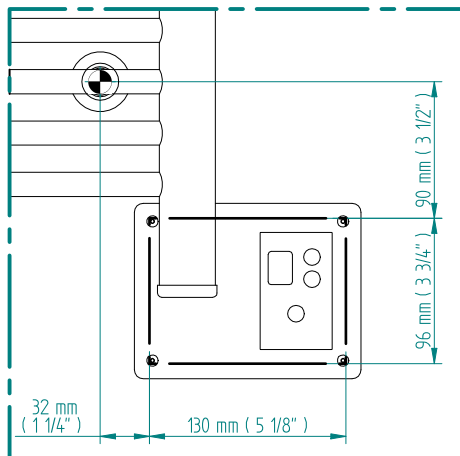

ANTUS

1834 x 700
mm mm

72 3/8 x 27 1/2
inches inches

Elettrico / electric / électrique

CODICE / CODE

RS237044SN RS247044SN
RL237044SN RL247044SN

H

1837 mm
72 3/8 inches

L

704 mm
27 3/4 inches

REGOLATORE DI POTENZA
DIGITAL HEAT CONTROLLER
REGULATEUR DE PUISSANCE

INGOMBRO CON ATTACCO LUNGO
MEASUREMENTS WITH LONG BRACKETS
MEASUREMENTS AVEC ATTACHE LONG

INGOMBRO CON ATTACCO STANDARD
MEASUREMENTS WITH STANDARD BRACKETS
MEASUREMENTS AVEC ATTACHE STANDARD

DETAIL A

DETAIL B

FORO PER INSERIMENTO TASSELLO A MURO 6X30
POSITIONING OF FASTENERS FOR FIXING TO WALL
FASTENERS SHOULD BE SECURED IN DTUDS OR HEADERS PLACES BEHIND THE UNIT
TROU POUR LA CHEVILLE A MUR