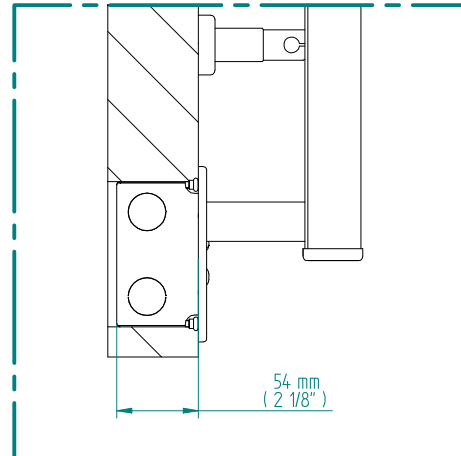

ANTUS

1834 x 700
mm mm

72 3/8 x 27 1/2
inches inches

Elettrico / electric / électrique

CODICE / CODE

RS237044SN RS247044SN
RL237044SN RL247044SN

H

1837 mm
72 3/8 inches

L

704 mm
27 3/4 inches

REGOLATORE DI POTENZA
DIGITAL HEAT CONTROLLER
REGULATEUR DE PUISSANCE

INGOMBRO CON ATTACCO LUNGO
MEASUREMENTS WITH LONG BRACKETS
MEASUREMENTS AVEC ATTACHE LONG

INGOMBRO CON ATTACCO STANDARD
MEASUREMENTS WITH STANDARD BRACKETS
MEASUREMENTS AVEC ATTACHE STANDARD

DETAIL A

DETAIL B

FORO PER INSERIMENTO TASSELLO A MURO 6X30
POSITIONING OF FASTENERS FOR FIXING TO WALL
FASTENERS SHOULD BE SECURED IN DTUDS OR HEADERS PLACES BEHIND THE UNIT
TROU POUR LA CHEVILLE A MUR