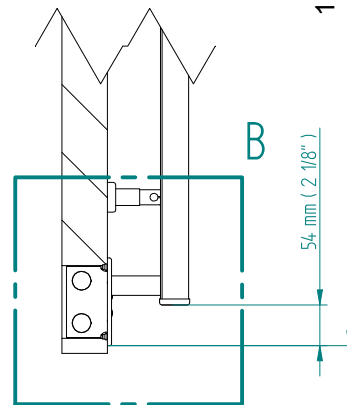

ANTUS

1834 x 700
mm mm

72 3/8 x 27 1/2
inches inches

Elettrico / electric / électrique

CODICE / CODE

RS237044SN RS247044SN
RL237044SN RL247044SN

H

1837 mm
72 3/8 inches

L

704 mm
27 3/4 inches

REGOLATORE DI POTENZA
DIGITAL HEAT CONTROLLER
REGULATEUR DE PUISSANCE

INGOMBRO CON ATTACCO LUNGO
MEASUREMENTS WITH LONG BRACKETS
MEASUREMENTS AVEC ATTACHE LONG

INGOMBRO CON ATTACCO STANDARD
MEASUREMENTS WITH STANDARD BRACKETS
MEASUREMENTS AVEC ATTACHE STANDARD

DETAIL A

DETAIL B

FORO PER INSERIMENTO TASSELLO A MURO 6X30
POSITIONING OF FASTENERS FOR FIXING TO WALL
FASTENERS SHOULD BE SECURED IN DTUDS OR HEADERS PLACES BEHIND THE UNIT
TROU POUR LA CHEVILLE A MUR