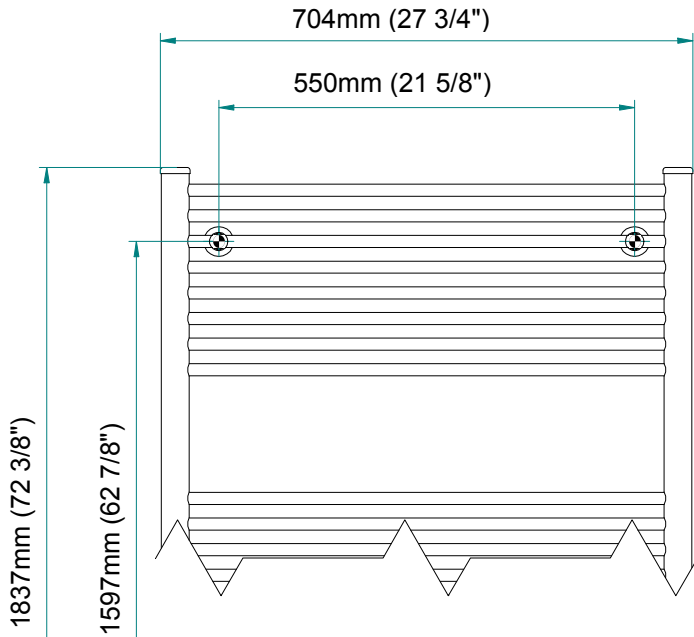

ANTUS

1834 x 700
mm mm

72 3/8 x 27 1/2
inches inches

Elettrico / electric / électrique

CODICE / CODE

RS237044SN RS247044SN
RL237044SN RL247044SN

H

1837 mm
72 3/8 inches

L

704 mm
27 3/4 inches

REGOLATORE DI POTENZA
DIGITAL HEAT CONTROLLER
REGULATEUR DE PUISSANCE

INGOMBRO CON ATTACCO LUNGO
MEASUREMENTS WITH LONG BRACKETS
MEASUREMENTS AVEC ATTACHE LONG

INGOMBRO CON ATTACCO STANDARD
MEASUREMENTS WITH STANDARD BRACKETS
MEASUREMENTS AVEC ATTACHE STANDARD

DETAIL A

DETAIL B

FORO PER INSERIMENTO TASSELLO A MURO 6X30
POSITIONING OF FASTENERS FOR FIXING TO WALL
FASTENERS SHOULD BE SECURED IN DTUDS OR HEADERS PLACES BEHIND THE UNIT
TROU POUR LA CHEVILLE A MUR