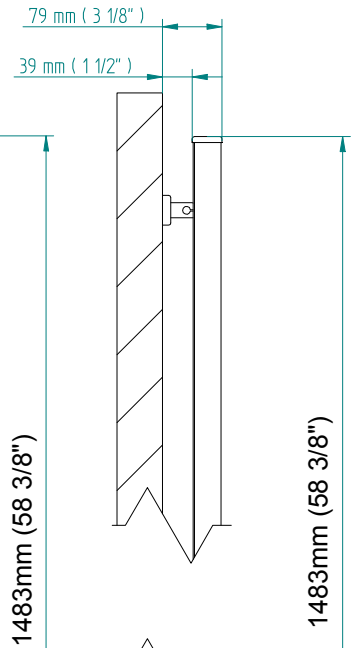

ANTUS

1426 x 600
mm mm

56 3/8
inches

x 23 5/8
inches

Elettrico / electric / électrique

CODICE / CODE

RS236032SN	RS246032SN
RL236032SN	RL246032SN

H

1429 mm
56 1/4 inches

L

604 mm
23 3/4 inches

REGOLATORE DI POTENZA
DIGITAL HEAT CONTROLLER
REGULATEUR DE PUISSANCE

INGOMBRO CON ATTACCO LUNGO
MEASUREMENTS WITH LONG BRACKETS
MEASUREMENTS AVEC ATTACHE LONG

INGOMBRO CON ATTACCO STANDARD
MEASUREMENTS WITH STANDARD BRACKETS
MEASUREMENTS AVEC ATTACHE STANDARD

DETAIL A

DETAIL B

FORO PER INSERIMENTO TASSELLO A MURO 6X30
POSITIONING OF FASTENERS FOR FIXING TO WALL
FASTENERS SHOULD BE SECURED IN DTUDS OR HEADERS PLACES BEHIND THE UNIT
TROU POUR LA CHEVILLE A MUR