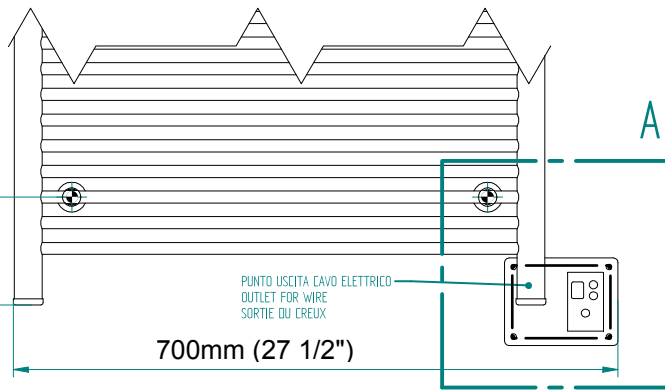

ANTUS

1426 x 600
mm mm

56 3/8
inches

x 23 5/8
inches

Elettrico / electric / électrique

CODICE / CODE

RS236032SN	RS246032SN
RL236032SN	RL246032SN

H

1429 mm
56 1/4 inches

L

604 mm
23 3/4 inches

REGOLATORE DI POTENZA
DIGITAL HEAT CONTROLLER
REGULATEUR DE PUISSANCE

INGOMBRO CON ATTACCO LUNGO
MEASUREMENTS WITH LONG BRACKETS
MEASUREMENTS AVEC ATTACHE LONG

INGOMBRO CON ATTACCO STANDARD
MEASUREMENTS WITH STANDARD BRACKETS
MEASUREMENTS AVEC ATTACHE STANDARD

DETAIL A

DETAIL B

FORO PER INSERIMENTO TASSELLO A MURO 6X30
POSITIONING OF FASTENERS FOR FIXING TO WALL
FASTENERS SHOULD BE SECURED IN DTUDS OR HEADERS PLACES BEHIND THE UNIT
TROU POUR LA CHEVILLE A MUR