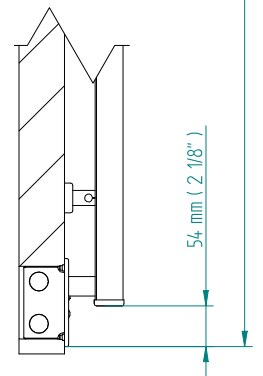

ANTUS

1426 x 600
mm mm

56 3/8
inches

x 23 5/8
inches

Elettrico / electric / électrique

CODICE / CODE

RS236032SN	RS246032SN
RL236032SN	RL246032SN

H

1429 mm
56 1/4 inches

L

604 mm
23 3/4 inches

REGOLATORE DI POTENZA
DIGITAL HEAT CONTROLLER
REGULATEUR DE PUISSANCE

INGOMBRO CON ATTACCO LUNGO
MEASUREMENTS WITH LONG BRACKETS
MEASUREMENTS AVEC ATTACHE LONG

INGOMBRO CON ATTACCO STANDARD
MEASUREMENTS WITH STANDARD BRACKETS
MEASUREMENTS AVEC ATTACHE STANDARD

DETAIL A

DETAIL B

FORO PER INSERIMENTO TASSELLO A MURO 6X30
POSITIONING OF FASTENERS FOR FIXING TO WALL
FASTENERS SHOULD BE SECURED IN DTUDS OR HEADERS PLACES BEHIND THE UNIT
TROU POUR LA CHEVILLE A MUR