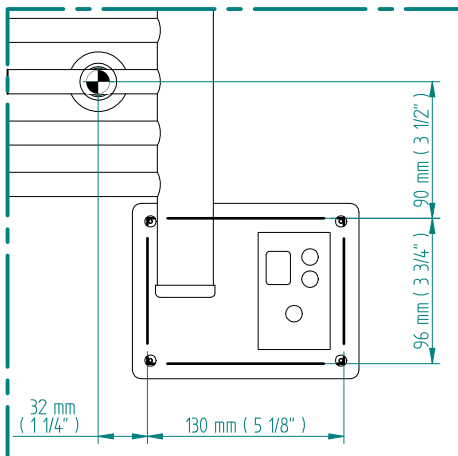

ANTUS

1426 x 600
mm mm

56 3/8
inches

x 23 5/8
inches

Elettrico / electric / électrique

CODICE / CODE

RS236032SN	RS246032SN
RL236032SN	RL246032SN

H

1429 mm
56 1/4 inches

L

604 mm
23 3/4 inches

REGOLATORE DI POTENZA
DIGITAL HEAT CONTROLLER
REGULATEUR DE PUISSANCE

INGOMBRO CON ATTACCO LUNGO
MEASUREMENTS WITH LONG BRACKETS
MEASUREMENTS AVEC ATTACHE LONG

INGOMBRO CON ATTACCO STANDARD
MEASUREMENTS WITH STANDARD BRACKETS
MEASUREMENTS AVEC ATTACHE STANDARD

DETAIL A

DETAIL B

FORO PER INSERIMENTO TASSELLO A MURO 6X30
POSITIONING OF FASTENERS FOR FIXING TO WALL
FASTENERS SHOULD BE SECURED IN DTUDS OR HEADERS PLACES BEHIND THE UNIT
TROU POUR LA CHEVILLE A MUR