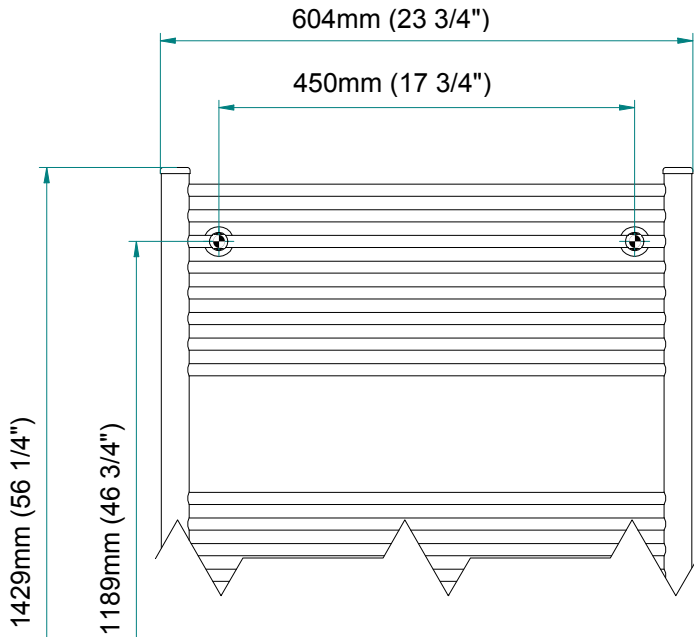

ANTUS

1426 x 600
mm mm

56 3/8
inches

x 23 5/8
inches

Elettrico / electric / électrique

CODICE / CODE

RS236032SN	RS246032SN
RL236032SN	RL246032SN

H

1429 mm
56 1/4 inches

L

604 mm
23 3/4 inches

REGOLATORE DI POTENZA
DIGITAL HEAT CONTROLLER
REGULATEUR DE PUISSANCE

INGOMBRO CON ATTACCO LUNGO
MEASUREMENTS WITH LONG BRACKETS
MEASUREMENTS AVEC ATTACHE LONG

INGOMBRO CON ATTACCO STANDARD
MEASUREMENTS WITH STANDARD BRACKETS
MEASUREMENTS AVEC ATTACHE STANDARD

DETAIL A

DETAIL B

FORO PER INSERIMENTO TASSELLO A MURO 6X30
POSITIONING OF FASTENERS FOR FIXING TO WALL
FASTENERS SHOULD BE SECURED IN DTUDS OR HEADERS PLACES BEHIND THE UNIT
TROU POUR LA CHEVILLE A MUR