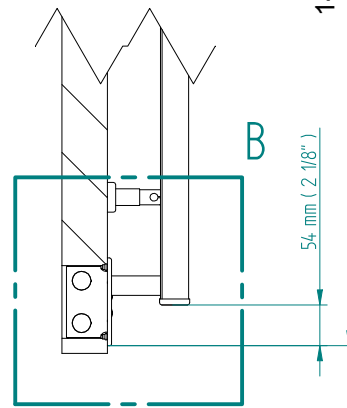

ANTUS

1426 x 600
mm mm

56 3/8
inches

x 23 5/8
inches

Elettrico / electric / électrique

CODICE / CODE

RS236032SN	RS246032SN
RL236032SN	RL246032SN

H

1429 mm
56 1/4 inches

L

604 mm
23 3/4 inches

REGOLATORE DI POTENZA
DIGITAL HEAT CONTROLLER
REGULATEUR DE PUISSANCE

INGOMBRO CON ATTACCO LUNGO
MEASUREMENTS WITH LONG BRACKETS
MEASUREMENTS AVEC ATTACHE LONG

INGOMBRO CON ATTACCO STANDARD
MEASUREMENTS WITH STANDARD BRACKETS
MEASUREMENTS AVEC ATTACHE STANDARD

DETAIL A

DETAIL B

FORO PER INSERIMENTO TASSELLO A MURO 6X30
POSITIONING OF FASTENERS FOR FIXING TO WALL
FASTENERS SHOULD BE SECURED IN DTUDS OR HEADERS PLACES BEHIND THE UNIT
TROU POUR LA CHEVILLE A MUR