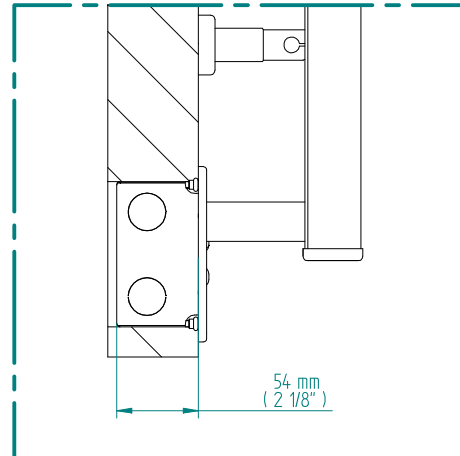

ANTUS

1426 x 600
mm mm

56 3/8
inches

x 23 5/8
inches

Elettrico / electric / électrique

CODICE / CODE

RS236032SN	RS246032SN
RL236032SN	RL246032SN

H

1429 mm
56 1/4 inches

L

604 mm
23 3/4 inches

REGOLATORE DI POTENZA
DIGITAL HEAT CONTROLLER
REGULATEUR DE PUISSANCE

INGOMBRO CON ATTACCO LUNGO
MEASUREMENTS WITH LONG BRACKETS
MEASUREMENTS AVEC ATTACHE LONG

INGOMBRO CON ATTACCO STANDARD
MEASUREMENTS WITH STANDARD BRACKETS
MEASUREMENTS AVEC ATTACHE STANDARD

DETAIL A

DETAIL B

FORO PER INSERIMENTO TASSELLO A MURO 6X30
POSITIONING OF FASTENERS FOR FIXING TO WALL
FASTENERS SHOULD BE SECURED IN DTUDS OR HEADERS PLACES BEHIND THE UNIT
TROU POUR LA CHEVILLE A MUR