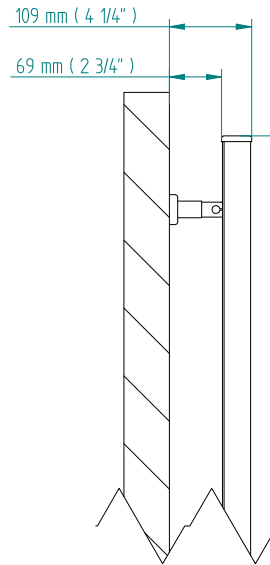

ANTUS

1426 x 600
mm mm

56 3/8
inches

x 23 5/8
inches

Elettrico / electric / électrique

CODICE / CODE

RS236032SN	RS246032SN
RL236032SN	RL246032SN

H

1429 mm
56 1/4 inches

L

604 mm
23 3/4 inches

REGOLATORE DI POTENZA
DIGITAL HEAT CONTROLLER
REGULATEUR DE PUISSANCE

INGOMBRO CON ATTACCO LUNGO
MEASUREMENTS WITH LONG BRACKETS
MEASUREMENTS AVEC ATTACHE LONG

INGOMBRO CON ATTACCO STANDARD
MEASUREMENTS WITH STANDARD BRACKETS
MEASUREMENTS AVEC ATTACHE STANDARD

DETAIL A

DETAIL B

FORO PER INSERIMENTO TASSELLO A MURO 6X30
POSITIONING OF FASTENERS FOR FIXING TO WALL
FASTENERS SHOULD BE SECURED IN DTUDS OR HEADERS PLACES BEHIND THE UNIT
TROU POUR LA CHEVILLE A MUR