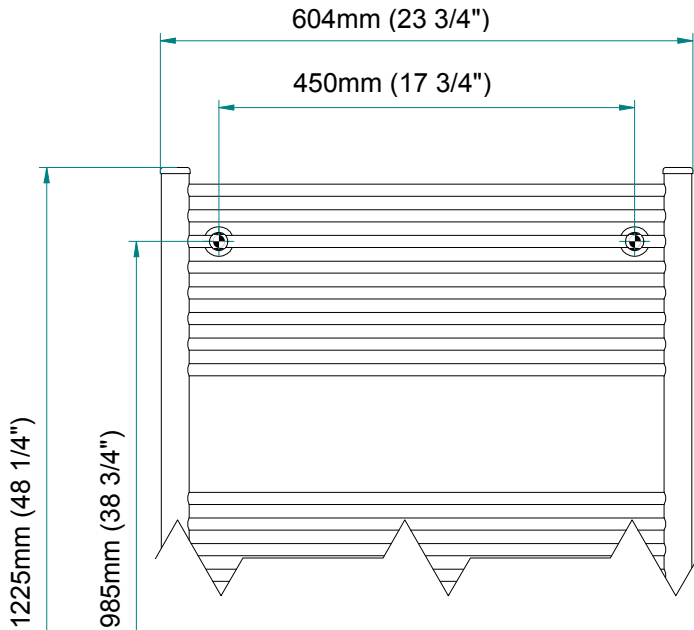

# ANTUS

1222 x 600  
mm mm

48 1/4 x 23 5/8  
inches inches

Elettrico / electric / électrique

CODICE / CODE

RS236026SN RS246026SN  
RL236026SN RL246026SN

H

1225 mm  
48 1/4 inches

L

604 mm  
23 3/4 inches

REGOLATORE DI POTENZA  
DIGITAL HEAT CONTROLLER  
REGULATEUR DE PUISSANCE

INGOMBRO CON ATTACCO LUNGO  
MEASUREMENTS WITH LONG BRACKETS  
MEASUREMENTS AVEC ATTACHE LONG

INGOMBRO CON ATTACCO STANDARD  
MEASUREMENTS WITH STANDARD BRACKETS  
MEASUREMENTS AVEC ATTACHE STANDARD

DETAIL A

DETAIL B

FORO PER INSERIMENTO TASSELLO A MURO 6X30  
POSITIONING OF FASTENERS FOR FIXING TO WALL  
FASTENERS SHOULD BE SECURED IN DTUDS OR HEADERS PLACES BEHIND THE UNIT  
TROU POUR LA CHEVILLE A MUR