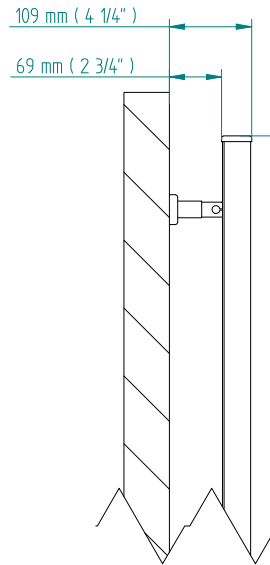

# ANTUS

1222 x 600  
mm mm

48 1/4 x 23 5/8  
inches inches

Elettrico / electric / électrique

CODICE / CODE

RS236026SN RS246026SN  
RL236026SN RL246026SN

H

1225 mm  
48 1/4 inches

L

604 mm  
23 3/4 inches

REGOLATORE DI POTENZA  
DIGITAL HEAT CONTROLLER  
REGULATEUR DE PUISSANCE

INGOMBRO CON ATTACCO LUNGO  
MEASUREMENTS WITH LONG BRACKETS  
MEASUREMENTS AVEC ATTACHE LONG

INGOMBRO CON ATTACCO STANDARD  
MEASUREMENTS WITH STANDARD BRACKETS  
MEASUREMENTS AVEC ATTACHE STANDARD

DETAIL A

DETAIL B

FORO PER INSERIMENTO TASSELLO A MURO 6X30  
POSITIONING OF FASTENERS FOR FIXING TO WALL  
FASTENERS SHOULD BE SECURED IN DTUDS OR HEADERS PLACES BEHIND THE UNIT  
TROU POUR LA CHEVILLE A MUR