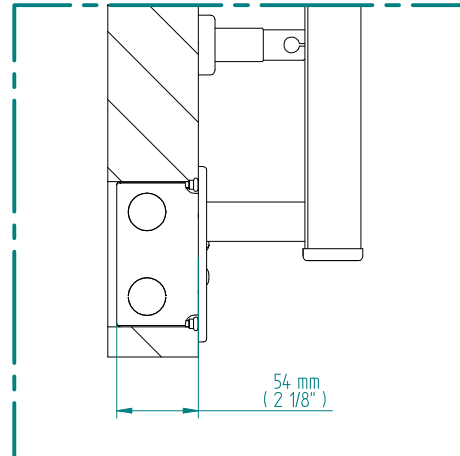

# ANTUS

1222 x 600  
mm mm

48 1/4 x 23 5/8  
inches inches

Elettrico / electric / électrique

CODICE / CODE

RS236026SN RS246026SN  
RL236026SN RL246026SN

H

1225 mm  
48 1/4 inches

L

604 mm  
23 3/4 inches

REGOLATORE DI POTENZA  
DIGITAL HEAT CONTROLLER  
REGULATEUR DE PUISSANCE

INGOMBRO CON ATTACCO LUNGO  
MEASUREMENTS WITH LONG BRACKETS  
MEASUREMENTS AVEC ATTACHE LONG

INGOMBRO CON ATTACCO STANDARD  
MEASUREMENTS WITH STANDARD BRACKETS  
MEASUREMENTS AVEC ATTACHE STANDARD

DETAIL A

DETAIL B

FORO PER INSERIMENTO TASSELLO A MURO 6X30  
POSITIONING OF FASTENERS FOR FIXING TO WALL  
FASTENERS SHOULD BE SECURED IN DTUDS OR HEADERS PLACES BEHIND THE UNIT  
TROU POUR LA CHEVILLE A MUR