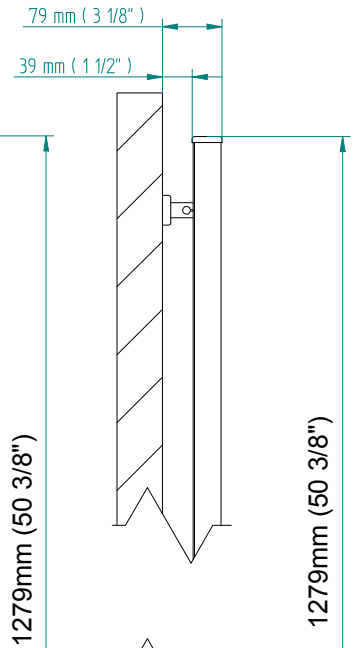

# ANTUS

1222 x 600  
mm mm

48 1/4 x 23 5/8  
inches inches

Elettrico / electric / électrique

CODICE / CODE

RS236026SN RS246026SN  
RL236026SN RL246026SN

H

1225 mm  
48 1/4 inches

L

604 mm  
23 3/4 inches

REGOLATORE DI POTENZA  
DIGITAL HEAT CONTROLLER  
REGULATEUR DE PUISSANCE

INGOMBRO CON ATTACCO LUNGO  
MEASUREMENTS WITH LONG BRACKETS  
MEASUREMENTS AVEC ATTACHE LONG

INGOMBRO CON ATTACCO STANDARD  
MEASUREMENTS WITH STANDARD BRACKETS  
MEASUREMENTS AVEC ATTACHE STANDARD

DETAIL A

DETAIL B

FORO PER INSERIMENTO TASSELLO A MURO 6X30  
POSITIONING OF FASTENERS FOR FIXING TO WALL  
FASTENERS SHOULD BE SECURED IN DTUDS OR HEADERS PLACES BEHIND THE UNIT  
TROU POUR LA CHEVILLE A MUR