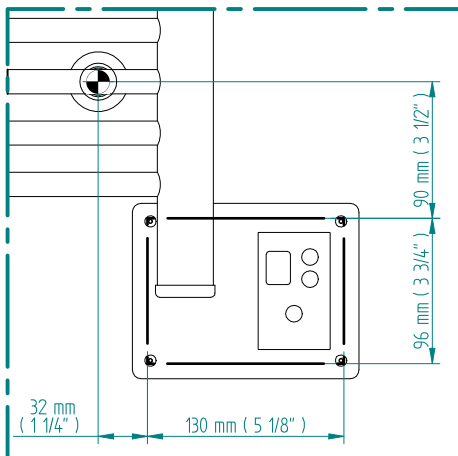

# ANTUS

1222 x 600  
mm mm

48 1/4 x 23 5/8  
inches inches

Elettrico / electric / électrique

CODICE / CODE

RS236026SN RS246026SN  
RL236026SN RL246026SN

H

1225 mm  
48 1/4 inches

L

604 mm  
23 3/4 inches

REGOLATORE DI POTENZA  
DIGITAL HEAT CONTROLLER  
REGULATEUR DE PUISSANCE

INGOMBRO CON ATTACCO LUNGO  
MEASUREMENTS WITH LONG BRACKETS  
MEASUREMENTS AVEC ATTACHE LONG

INGOMBRO CON ATTACCO STANDARD  
MEASUREMENTS WITH STANDARD BRACKETS  
MEASUREMENTS AVEC ATTACHE STANDARD

DETAIL A

DETAIL B

FORO PER INSERIMENTO TASSELLO A MURO 6X30  
POSITIONING OF FASTENERS FOR FIXING TO WALL  
FASTENERS SHOULD BE SECURED IN DTUDS OR HEADERS PLACES BEHIND THE UNIT  
TROU POUR LA CHEVILLE A MUR