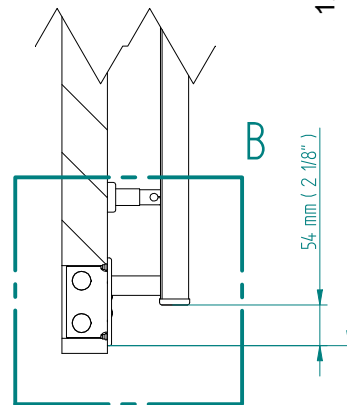

# ANTUS

1222 x 600  
mm mm

48 1/4 x 23 5/8  
inches inches

Elettrico / electric / électrique

CODICE / CODE

RS236026SN RS246026SN  
RL236026SN RL246026SN

H

1225 mm  
48 1/4 inches

L

604 mm  
23 3/4 inches

REGOLATORE DI POTENZA  
DIGITAL HEAT CONTROLLER  
REGULATEUR DE PUISSANCE

INGOMBRO CON ATTACCO LUNGO  
MEASUREMENTS WITH LONG BRACKETS  
MEASUREMENTS AVEC ATTACHE LONG

INGOMBRO CON ATTACCO STANDARD  
MEASUREMENTS WITH STANDARD BRACKETS  
MEASUREMENTS AVEC ATTACHE STANDARD

DETAIL A

DETAIL B

FORO PER INSERIMENTO TASSELLO A MURO 6X30  
POSITIONING OF FASTENERS FOR FIXING TO WALL  
FASTENERS SHOULD BE SECURED IN DTUDS OR HEADERS PLACES BEHIND THE UNIT  
TROU POUR LA CHEVILLE A MUR