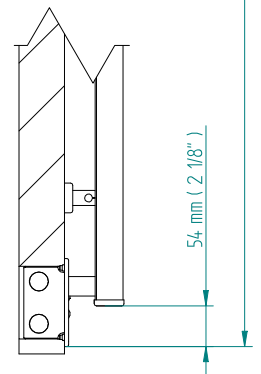

# ANTUS

1222 x 600  
mm mm

48 1/4 x 23 5/8  
inches inches

Elettrico / electric / électrique

CODICE / CODE

RS236026SN RS246026SN  
RL236026SN RL246026SN

H

1225 mm  
48 1/4 inches

L

604 mm  
23 3/4 inches

REGOLATORE DI POTENZA  
DIGITAL HEAT CONTROLLER  
REGULATEUR DE PUISSANCE

INGOMBRO CON ATTACCO LUNGO  
MEASUREMENTS WITH LONG BRACKETS  
MEASUREMENTS AVEC ATTACHE LONG

INGOMBRO CON ATTACCO STANDARD  
MEASUREMENTS WITH STANDARD BRACKETS  
MEASUREMENTS AVEC ATTACHE STANDARD

DETAIL A

DETAIL B

FORO PER INSERIMENTO TASSELLO A MURO 6X30  
POSITIONING OF FASTENERS FOR FIXING TO WALL  
FASTENERS SHOULD BE SECURED IN DTUDS OR HEADERS PLACES BEHIND THE UNIT  
TROU POUR LA CHEVILLE A MUR