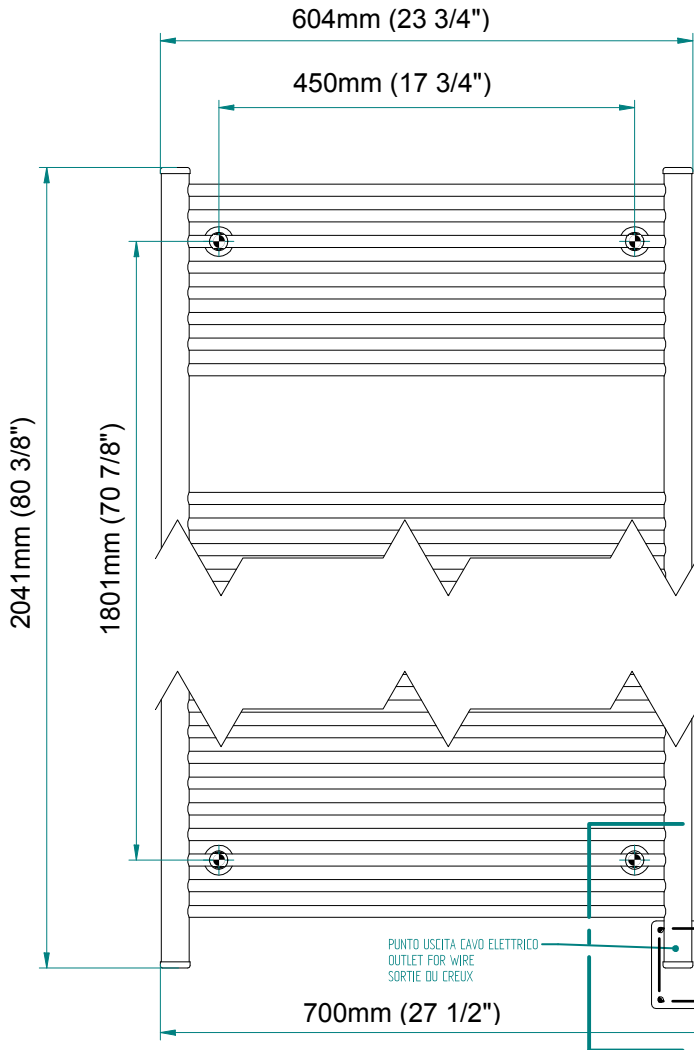

ANTUS

2038 x 600
mm mm

80 3/8
inches

x 23 5/8
inches

Elettrico / electric / électrique

CODICE / CODE

RS236050SN RS246050SN
RL236050SN RL246050SN

H

2041 mm
80 3/8 inches

L

604 mm
23 3/4 inches

REGOLATORE DI POTENZA
DIGITAL HEAT CONTROLLER
REGULATEUR DE PUISSANCE

INGOMBRO CON ATTACCO LUNGO
MEASUREMENTS WITH LONG BRACKETS
MEASUREMENTS AVEC ATTACHE LONG

INGOMBRO CON ATTACCO STANDARD
MEASUREMENTS WITH STANDARD BRACKETS
MEASUREMENTS AVEC ATTACHE STANDARD

A

B

DETAIL A

DETAIL B

FORO PER INSERIMENTO TASSELLO A MURO 6X30
POSITIONING OF FASTENERS FOR FIXING TO WALL
FASTENERS SHOULD BE SECURED IN DTUDS OR HEADERS PLACES BEHIND THE UNIT
TROU POUR LA CHEVILLE A MUR