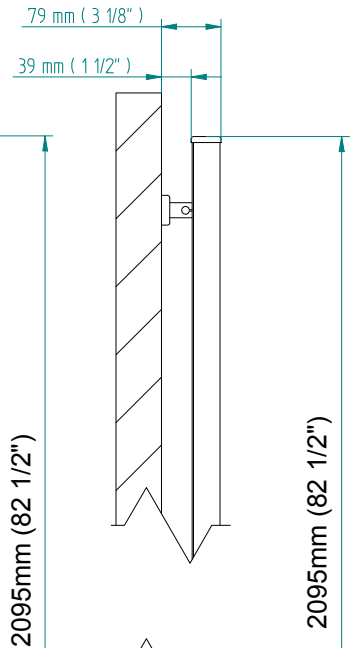

ANTUS

2038 x 600
mm mm

80 3/8
inches

x 23 5/8
inches

Elettrico / electric / électrique

CODICE / CODE

RS236050SN RS246050SN
RL236050SN RL246050SN

H

2041 mm
80 3/8 inches

L

604 mm
23 3/4 inches

REGOLATORE DI POTENZA
DIGITAL HEAT CONTROLLER
REGULATEUR DE PUISSANCE

INGOMBRO CON ATTACCO LUNGO
MEASUREMENTS WITH LONG BRACKETS
MEASUREMENTS AVEC ATTACHE LONG

INGOMBRO CON ATTACCO STANDARD
MEASUREMENTS WITH STANDARD BRACKETS
MEASUREMENTS AVEC ATTACHE STANDARD

A

B

DETAIL A

DETAIL B

FORO PER INSERIMENTO TASSELLO A MURO 6X30
POSITIONING OF FASTENERS FOR FIXING TO WALL
FASTENERS SHOULD BE SECURED IN DTUDS OR HEADERS PLACES BEHIND THE UNIT
TROU POUR LA CHEVILLE A MUR