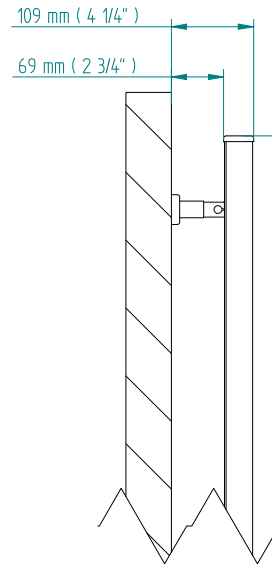

ANTUS

2038 x 600
mm mm

80 3/8
inches

x 23 5/8
inches

Elettrico / electric / électrique

CODICE / CODE

RS236050SN RS246050SN
RL236050SN RL246050SN

H

2041 mm
80 3/8 inches

L

604 mm
23 3/4 inches

REGOLATORE DI POTENZA
DIGITAL HEAT CONTROLLER
REGULATEUR DE PUISSANCE

INGOMBRO CON ATTACCO LUNGO
MEASUREMENTS WITH LONG BRACKETS
MEASUREMENTS AVEC ATTACHE LONG

INGOMBRO CON ATTACCO STANDARD
MEASUREMENTS WITH STANDARD BRACKETS
MEASUREMENTS AVEC ATTACHE STANDARD

A

B

DETAIL A

DETAIL B

FORO PER INSERIMENTO TASSELLO A MURO 6X30
POSITIONING OF FASTENERS FOR FIXING TO WALL
FASTENERS SHOULD BE SECURED IN DTUDS OR HEADERS PLACES BEHIND THE UNIT
TROU POUR LA CHEVILLE A MUR