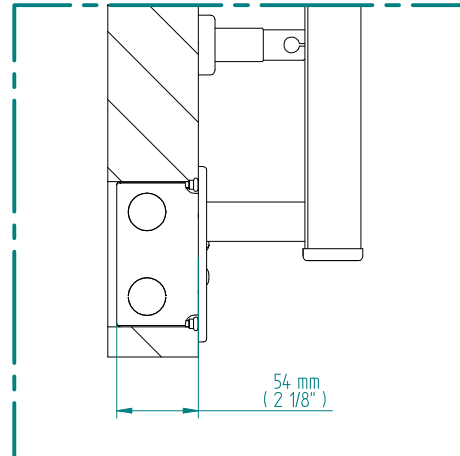

ANTUS

2038 x 600
mm mm

80 3/8
inches

x 23 5/8
inches

Elettrico / electric / électrique

CODICE / CODE

RS236050SN RS246050SN
RL236050SN RL246050SN

H

2041 mm
80 3/8 inches

L

604 mm
23 3/4 inches

REGOLATORE DI POTENZA
DIGITAL HEAT CONTROLLER
REGULATEUR DE PUISSANCE

INGOMBRO CON ATTACCO LUNGO
MEASUREMENTS WITH LONG BRACKETS
MEASUREMENTS AVEC ATTACHE LONG

INGOMBRO CON ATTACCO STANDARD
MEASUREMENTS WITH STANDARD BRACKETS
MEASUREMENTS AVEC ATTACHE STANDARD

A

B

DETAIL A

DETAIL B

FORO PER INSERIMENTO TASSELLO A MURO 6X30
POSITIONING OF FASTENERS FOR FIXING TO WALL
FASTENERS SHOULD BE SECURED IN DTUDS OR HEADERS PLACES BEHIND THE UNIT
TROU POUR LA CHEVILLE A MUR