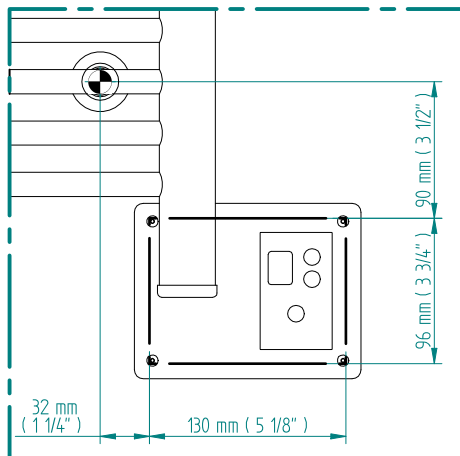

ANTUS

2038 x 600
mm mm

80 3/8
inches

x 23 5/8
inches

Elettrico / electric / électrique

CODICE / CODE

RS236050SN RS246050SN
RL236050SN RL246050SN

H

2041 mm
80 3/8 inches

L

604 mm
23 3/4 inches

REGOLATORE DI POTENZA
DIGITAL HEAT CONTROLLER
REGULATEUR DE PUISSANCE

INGOMBRO CON ATTACCO LUNGO
MEASUREMENTS WITH LONG BRACKETS
MEASUREMENTS AVEC ATTACHE LONG

INGOMBRO CON ATTACCO STANDARD
MEASUREMENTS WITH STANDARD BRACKETS
MEASUREMENTS AVEC ATTACHE STANDARD

A

B

DETAIL A

DETAIL B

FORO PER INSERIMENTO TASSELLO A MURO 6X30
POSITIONING OF FASTENERS FOR FIXING TO WALL
FASTENERS SHOULD BE SECURED IN DTUDS OR HEADERS PLACES BEHIND THE UNIT
TROU POUR LA CHEVILLE A MUR