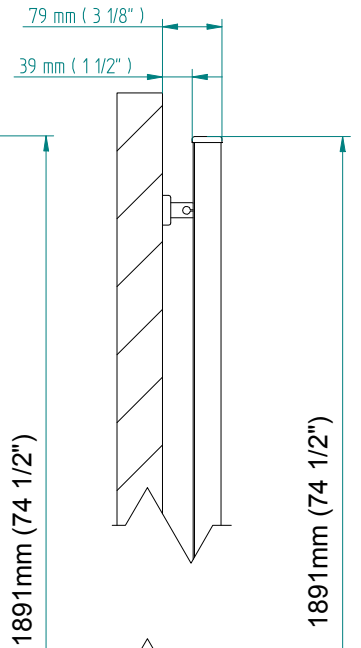

ANTUS

1834 x 600
mm mm

72 3/8
inches

x 23 5/8
inches

Elettrico / electric / électrique

CODICE / CODE

RS236044SN RS246044SN
RL236044SN RL246044SN

H

1837 mm
72 3/8 inches

L

604 mm
23 3/4 inches

REGOLATORE DI POTENZA
DIGITAL HEAT CONTROLLER
REGULATEUR DE PUISSANCE

INGOMBRO CON ATTACCO LUNGO
MEASUREMENTS WITH LONG BRACKETS
MEASUREMENTS AVEC ATTACHE LONG

INGOMBRO CON ATTACCO STANDARD
MEASUREMENTS WITH STANDARD BRACKETS
MEASUREMENTS AVEC ATTACHE STANDARD

A

B

DETAIL A

DETAIL B

FORO PER INSERIMENTO TASSELLO A MURO 6X30
POSITIONING OF FASTENERS FOR FIXING TO WALL
FASTENERS SHOULD BE SECURED IN DTUDS OR HEADERS PLACES BEHIND THE UNIT
TROU POUR LA CHEVILLE A MUR