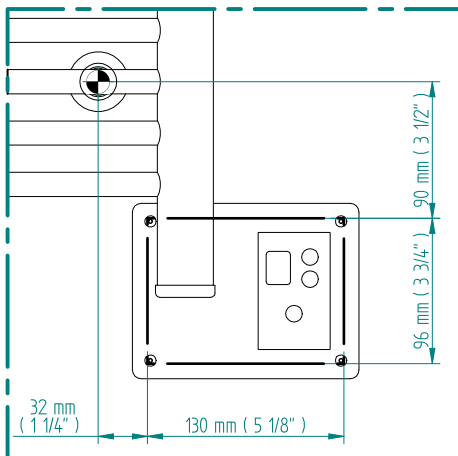

1837 mm
72 3/8 inches

L

604 mm
23 3/4 inches

REGOLATORE DI POTENZA
DIGITAL HEAT CONTROLLER
REGULATEUR DE PUISSANCE

INGOMBRO CON ATTACCO LUNGO
MEASUREMENTS WITH LONG BRACKETS
MEASUREMENTS AVEC ATTACHE LONG

INGOMBRO CON ATTACCO STANDARD
MEASUREMENTS WITH STANDARD BRACKETS
MEASUREMENTS AVEC ATTACHE STANDARD

A

B

DETAIL A

DETAIL B

FORO PER INSERIMENTO TASSELLO A MURO 6X30
POSITIONING OF FASTENERS FOR FIXING TO WALL
FASTENERS SHOULD BE SECURED IN DTUDS OR HEADERS PLACES BEHIND THE UNIT
TROU POUR LA CHEVILLE A MUR