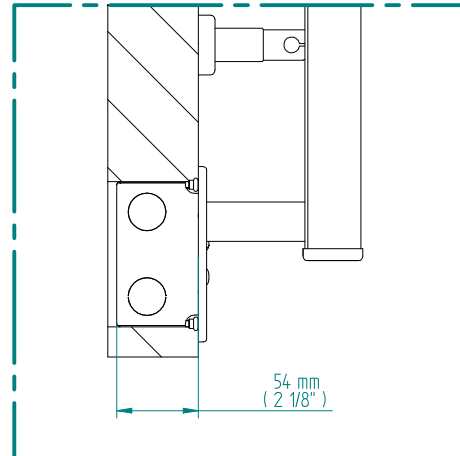

ANTUS

1834 x 600
mm mm

72 3/8
inches

x 23 5/8
inches

Elettrico / electric / électrique

CODICE / CODE

RS236044SN RS246044SN
RL236044SN RL246044SN

H

1837 mm
72 3/8 inches

L

604 mm
23 3/4 inches

REGOLATORE DI POTENZA
DIGITAL HEAT CONTROLLER
REGULATEUR DE PUISSANCE

INGOMBRO CON ATTACCO LUNGO
MEASUREMENTS WITH LONG BRACKETS
MEASUREMENTS AVEC ATTACHE LONG

INGOMBRO CON ATTACCO STANDARD
MEASUREMENTS WITH STANDARD BRACKETS
MEASUREMENTS AVEC ATTACHE STANDARD

A

B

DETAIL A

DETAIL B

FORO PER INSERIMENTO TASSELLO A MURO 6X30
POSITIONING OF FASTENERS FOR FIXING TO WALL
FASTENERS SHOULD BE SECURED IN DTUDS OR HEADERS PLACES BEHIND THE UNIT
TROU POUR LA CHEVILLE A MUR