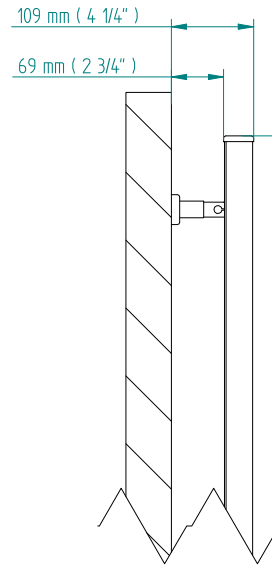

ANTUS

1834 x 600
mm mm

72 3/8
inches

x 23 5/8
inches

Elettrico / electric / électrique

CODICE / CODE

RS236044SN RS246044SN
RL236044SN RL246044SN

H

1837 mm
72 3/8 inches

L

604 mm
23 3/4 inches

REGOLATORE DI POTENZA
DIGITAL HEAT CONTROLLER
REGULATEUR DE PUISSANCE

INGOMBRO CON ATTACCO LUNGO
MEASUREMENTS WITH LONG BRACKETS
MEASUREMENTS AVEC ATTACHE LONG

INGOMBRO CON ATTACCO STANDARD
MEASUREMENTS WITH STANDARD BRACKETS
MEASUREMENTS AVEC ATTACHE STANDARD

A

B

DETAIL A

DETAIL B

FORO PER INSERIMENTO TASSELLO A MURO 6X30
POSITIONING OF FASTENERS FOR FIXING TO WALL
FASTENERS SHOULD BE SECURED IN DTUDS OR HEADERS PLACES BEHIND THE UNIT
TROU POUR LA CHEVILLE A MUR