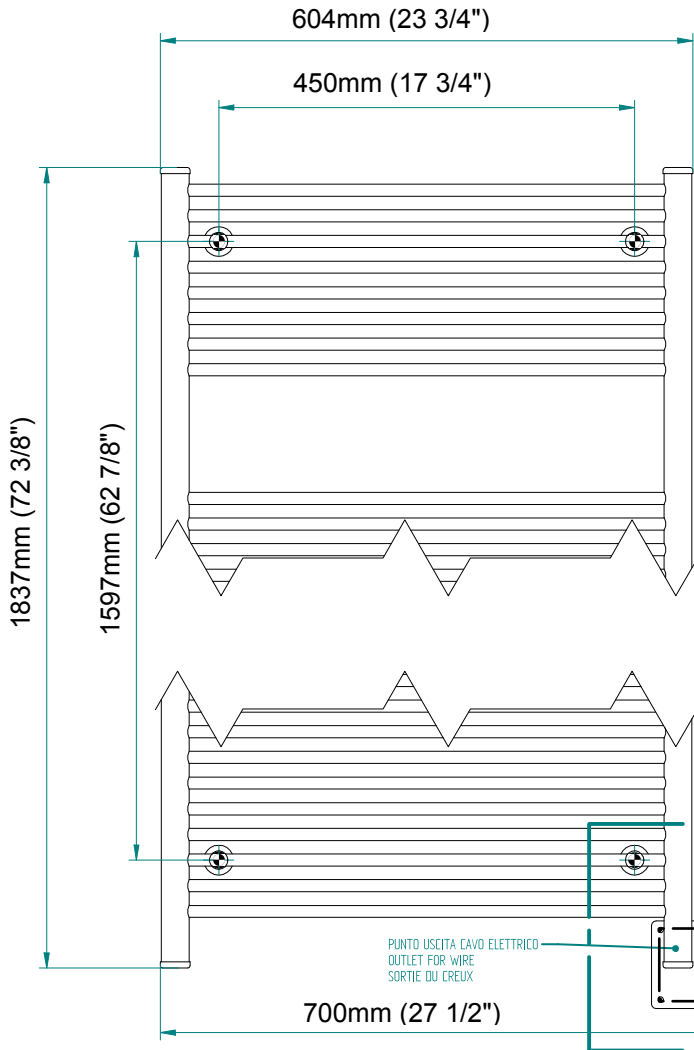

ANTUS

1834 x 600
mm mm

72 3/8
inches

x 23 5/8
inches

Elettrico / electric / électrique

CODICE / CODE

RS236044SN RS246044SN
RL236044SN RL246044SN

H

1837 mm
72 3/8 inches

L

604 mm
23 3/4 inches

REGOLATORE DI POTENZA
DIGITAL HEAT CONTROLLER
REGULATEUR DE PUISSANCE

INGOMBRO CON ATTACCO LUNGO
MEASUREMENTS WITH LONG BRACKETS
MEASUREMENTS AVEC ATTACHE LONG

INGOMBRO CON ATTACCO STANDARD
MEASUREMENTS WITH STANDARD BRACKETS
MEASUREMENTS AVEC ATTACHE STANDARD

A

B

DETAIL A

DETAIL B

FORO PER INSERIMENTO TASSELLO A MURO 6X30
POSITIONING OF FASTENERS FOR FIXING TO WALL
FASTENERS SHOULD BE SECURED IN DTUDS OR HEADERS PLACES BEHIND THE UNIT
TROU POUR LA CHEVILLE A MUR