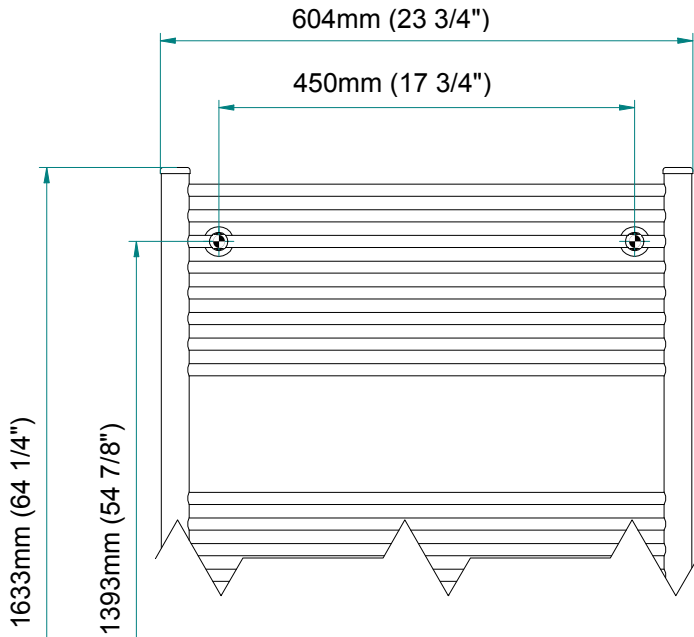

ANTUS

1630 x 600
mm mm

64 1/4 x 23 5/8
inches inches

Elettrico / electric / électrique

CODICE / CODE

RS236038SN RS246038SN
RL236038SN RL246038SN

H

1633 mm
64 1/4 inches

L

604 mm
23 3/4 inches

REGOLATORE DI POTENZA
DIGITAL HEAT CONTROLLER
REGULATEUR DE PUISSANCE

INGOMBRO CON ATTACCO LUNGO
MEASUREMENTS WITH LONG BRACKETS
MEASUREMENTS AVEC ATTACHE LONG

INGOMBRO CON ATTACCO STANDARD
MEASUREMENTS WITH STANDARD BRACKETS
MEASUREMENTS AVEC ATTACHE STANDARD

DETAIL A

DETAIL B

FORO PER INSERIMENTO TASSELLO A MURO 6X30
POSITIONING OF FASTENERS FOR FIXING TO WALL
FASTENERS SHOULD BE SECURED IN DTUDS OR HEADERS PLACES BEHIND THE UNIT
TROU POUR LA CHEVILLE A MUR