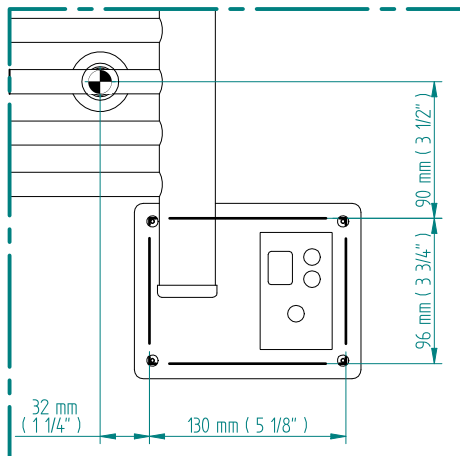

ANTUS

1630 x 600
mm mm

64 1/4 x 23 5/8
inches inches

Elettrico / electric / électrique

CODICE / CODE

RS236038SN RS246038SN
RL236038SN RL246038SN

H

1633 mm
64 1/4 inches

L

604 mm
23 3/4 inches

REGOLATORE DI POTENZA
DIGITAL HEAT CONTROLLER
REGULATEUR DE PUISSANCE

INGOMBRO CON ATTACCO LUNGO
MEASUREMENTS WITH LONG BRACKETS
MEASUREMENTS AVEC ATTACHE LONG

INGOMBRO CON ATTACCO STANDARD
MEASUREMENTS WITH STANDARD BRACKETS
MEASUREMENTS AVEC ATTACHE STANDARD

DETAIL A

DETAIL B

FORO PER INSERIMENTO TASSELLO A MURO 6X30
POSITIONING OF FASTENERS FOR FIXING TO WALL
FASTENERS SHOULD BE SECURED IN DTUDS OR HEADERS PLACES BEHIND THE UNIT
TROU POUR LA CHEVILLE A MUR