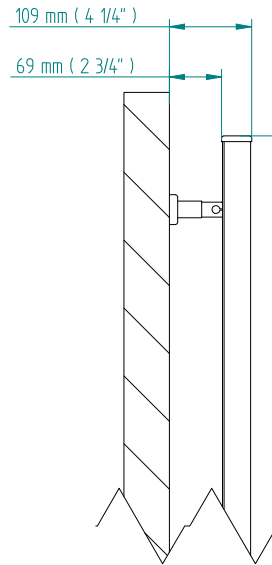

ANTUS

1630 x 600
mm mm

64 1/4 x 23 5/8
inches inches

Elettrico / electric / électrique

CODICE / CODE

RS236038SN RS246038SN
RL236038SN RL246038SN

H

1633 mm
64 1/4 inches

L

604 mm
23 3/4 inches

REGOLATORE DI POTENZA
DIGITAL HEAT CONTROLLER
REGULATEUR DE PUISSANCE

INGOMBRO CON ATTACCO LUNGO
MEASUREMENTS WITH LONG BRACKETS
MEASUREMENTS AVEC ATTACHE LONG

INGOMBRO CON ATTACCO STANDARD
MEASUREMENTS WITH STANDARD BRACKETS
MEASUREMENTS AVEC ATTACHE STANDARD

DETAIL A

DETAIL B

FORO PER INSERIMENTO TASSELLO A MURO 6X30
POSITIONING OF FASTENERS FOR FIXING TO WALL
FASTENERS SHOULD BE SECURED IN DTUDS OR HEADERS PLACES BEHIND THE UNIT
TROU POUR LA CHEVILLE A MUR