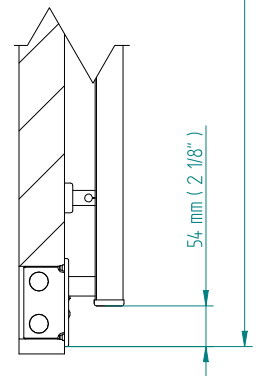

ANTUS

1630 x 600
mm mm

64 1/4 x 23 5/8
inches inches

Elettrico / electric / électrique

CODICE / CODE

RS236038SN RS246038SN
RL236038SN RL246038SN

H

1633 mm
64 1/4 inches

L

604 mm
23 3/4 inches

REGOLATORE DI POTENZA
DIGITAL HEAT CONTROLLER
REGULATEUR DE PUISSANCE

INGOMBRO CON ATTACCO LUNGO
MEASUREMENTS WITH LONG BRACKETS
MEASUREMENTS AVEC ATTACHE LONG

INGOMBRO CON ATTACCO STANDARD
MEASUREMENTS WITH STANDARD BRACKETS
MEASUREMENTS AVEC ATTACHE STANDARD

DETAIL A

DETAIL B

FORO PER INSERIMENTO TASSELLO A MURO 6X30
POSITIONING OF FASTENERS FOR FIXING TO WALL
FASTENERS SHOULD BE SECURED IN DTUDS OR HEADERS PLACES BEHIND THE UNIT
TROU POUR LA CHEVILLE A MUR