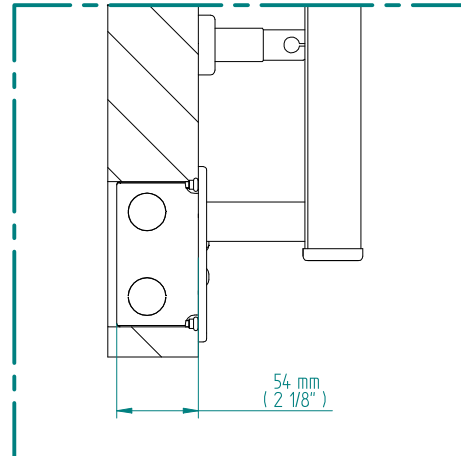

ANTUS

1630 x 600
mm mm

64 1/4 x 23 5/8
inches inches

Elettrico / electric / électrique

CODICE / CODE

RS236038SN RS246038SN
RL236038SN RL246038SN

H

1633 mm
64 1/4 inches

L

604 mm
23 3/4 inches

REGOLATORE DI POTENZA
DIGITAL HEAT CONTROLLER
REGULATEUR DE PUISSANCE

INGOMBRO CON ATTACCO LUNGO
MEASUREMENTS WITH LONG BRACKETS
MEASUREMENTS AVEC ATTACHE LONG

INGOMBRO CON ATTACCO STANDARD
MEASUREMENTS WITH STANDARD BRACKETS
MEASUREMENTS AVEC ATTACHE STANDARD

DETAIL A

DETAIL B

FORO PER INSERIMENTO TASSELLO A MURO 6X30
POSITIONING OF FASTENERS FOR FIXING TO WALL
FASTENERS SHOULD BE SECURED IN DTUDS OR HEADERS PLACES BEHIND THE UNIT
TROU POUR LA CHEVILLE A MUR