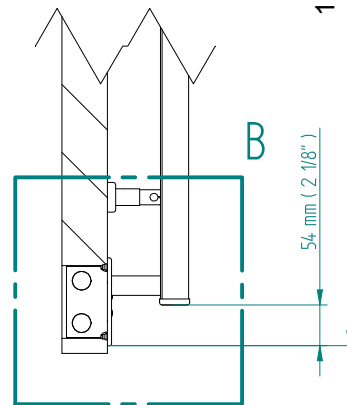

ANTUS

1630 x 600
mm mm

64 1/4 x 23 5/8
inches inches

Elettrico / electric / électrique

CODICE / CODE

RS236038SN RS246038SN
RL236038SN RL246038SN

H

1633 mm
64 1/4 inches

L

604 mm
23 3/4 inches

REGOLATORE DI POTENZA
DIGITAL HEAT CONTROLLER
REGULATEUR DE PUISSANCE

INGOMBRO CON ATTACCO LUNGO
MEASUREMENTS WITH LONG BRACKETS
MEASUREMENTS AVEC ATTACHE LONG

INGOMBRO CON ATTACCO STANDARD
MEASUREMENTS WITH STANDARD BRACKETS
MEASUREMENTS AVEC ATTACHE STANDARD

DETAIL A

DETAIL B

FORO PER INSERIMENTO TASSELLO A MURO 6X30
POSITIONING OF FASTENERS FOR FIXING TO WALL
FASTENERS SHOULD BE SECURED IN DTUDS OR HEADERS PLACES BEHIND THE UNIT
TROU POUR LA CHEVILLE A MUR