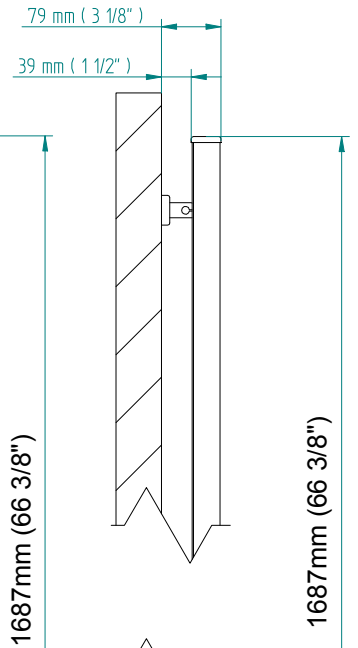

ANTUS

1630 x 600
mm mm

64 1/4 x 23 5/8
inches inches

Elettrico / electric / électrique

CODICE / CODE

RS236038SN RS246038SN
RL236038SN RL246038SN

H

1633 mm
64 1/4 inches

L

604 mm
23 3/4 inches

REGOLATORE DI POTENZA
DIGITAL HEAT CONTROLLER
REGULATEUR DE PUISSANCE

INGOMBRO CON ATTACCO LUNGO
MEASUREMENTS WITH LONG BRACKETS
MEASUREMENTS AVEC ATTACHE LONG

INGOMBRO CON ATTACCO STANDARD
MEASUREMENTS WITH STANDARD BRACKETS
MEASUREMENTS AVEC ATTACHE STANDARD

DETAIL A

DETAIL B

FORO PER INSERIMENTO TASSELLO A MURO 6X30
POSITIONING OF FASTENERS FOR FIXING TO WALL
FASTENERS SHOULD BE SECURED IN DTUDS OR HEADERS PLACES BEHIND THE UNIT
TROU POUR LA CHEVILLE A MUR