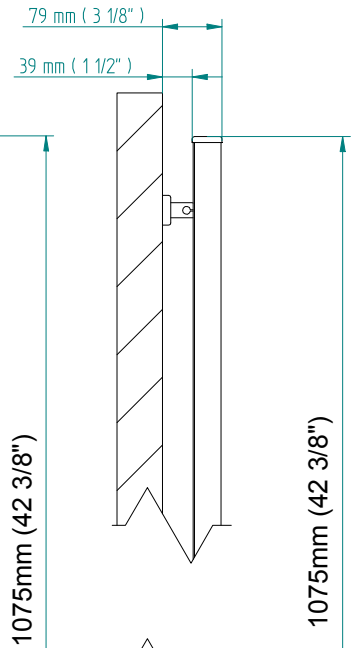

ANTUS

1018 x 600
mm mm

40 1/4
inches

x 23 5/8
inches

Elettrico / electric / électrique

CODICE / CODE

RS236020SN RS246020SN
RL236020SN RL246020SN

H

1021 mm
40 1/4 inches

L

604 mm
23 3/4 inches

REGOLATORE DI POTENZA
DIGITAL HEAT CONTROLLER
REGULATEUR DE PUISSANCE

INGOMBRO CON ATTACCO LUNGO
MEASUREMENTS WITH LONG BRACKETS
MEASUREMENTS AVEC ATTACHE LONG

INGOMBRO CON ATTACCO STANDARD
MEASUREMENTS WITH STANDARD BRACKETS
MEASUREMENTS AVEC ATTACHE STANDARD

A

B

DETAIL A

DETAIL B

FORO PER INSERIMENTO TASSELLO A MURO 6X30
POSITIONING OF FASTENERS FOR FIXING TO WALL
FASTENERS SHOULD BE SECURED IN DTUDS OR HEADERS PLACES BEHIND THE UNIT
TROU POUR LA CHEVILLE A MUR