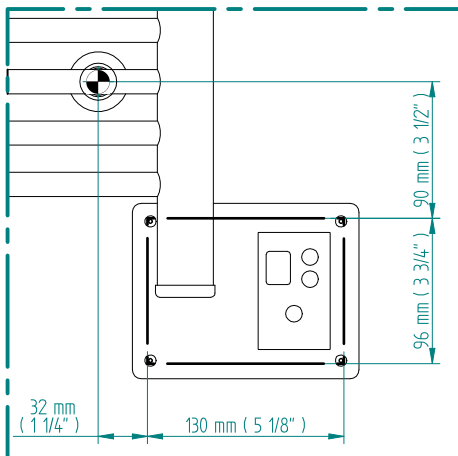

ANTUS

1018 x 600
mm mm

40 1/4
inches

x 23 5/8
inches

Elettrico / electric / électrique

CODICE / CODE

RS236020SN RS246020SN
RL236020SN RL246020SN

H

1021 mm
40 1/4 inches

L

604 mm
23 3/4 inches

REGOLATORE DI POTENZA
DIGITAL HEAT CONTROLLER
REGULATEUR DE PUISSANCE

INGOMBRO CON ATTACCO LUNGO
MEASUREMENTS WITH LONG BRACKETS
MEASUREMENTS AVEC ATTACHE LONG

INGOMBRO CON ATTACCO STANDARD
MEASUREMENTS WITH STANDARD BRACKETS
MEASUREMENTS AVEC ATTACHE STANDARD

A

B

DETAIL A

DETAIL B

FORO PER INSERIMENTO TASSELLO A MURO 6X30
POSITIONING OF FASTENERS FOR FIXING TO WALL
FASTENERS SHOULD BE SECURED IN DTUDS OR HEADERS PLACES BEHIND THE UNIT
TROU POUR LA CHEVILLE A MUR