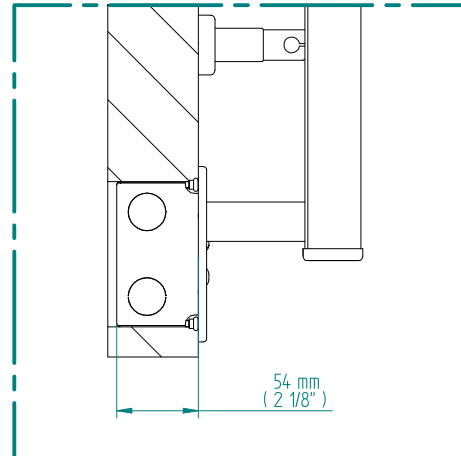

ANTUS

1018 x 600
mm mm

40 1/4
inches

x 23 5/8
inches

Elettrico / electric / électrique

CODICE / CODE

RS236020SN RS246020SN
RL236020SN RL246020SN

H

1021 mm
40 1/4 inches

L

604 mm
23 3/4 inches

REGOLATORE DI POTENZA
DIGITAL HEAT CONTROLLER
REGULATEUR DE PUISSANCE

INGOMBRO CON ATTACCO LUNGO
MEASUREMENTS WITH LONG BRACKETS
MEASUREMENTS AVEC ATTACHE LONG

INGOMBRO CON ATTACCO STANDARD
MEASUREMENTS WITH STANDARD BRACKETS
MEASUREMENTS AVEC ATTACHE STANDARD

A

B

DETAIL A

DETAIL B

FORO PER INSERIMENTO TASSELLO A MURO 6X30
POSITIONING OF FASTENERS FOR FIXING TO WALL
FASTENERS SHOULD BE SECURED IN DTUDS OR HEADERS PLACES BEHIND THE UNIT
TROU POUR LA CHEVILLE A MUR