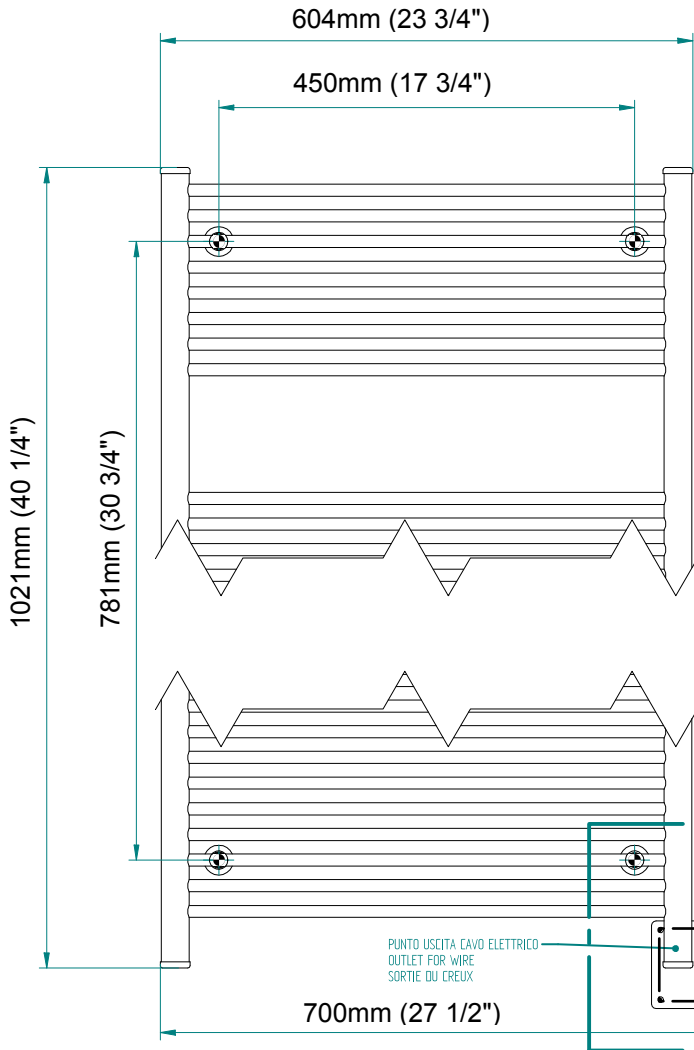

ANTUS

1018 x 600
mm mm

40 1/4
inches

x 23 5/8
inches

Elettrico / electric / électrique

CODICE / CODE

RS236020SN RS246020SN
RL236020SN RL246020SN

H

1021 mm
40 1/4 inches

L

604 mm
23 3/4 inches

REGOLATORE DI POTENZA
DIGITAL HEAT CONTROLLER
REGULATEUR DE PUISSANCE

INGOMBRO CON ATTACCO LUNGO
MEASUREMENTS WITH LONG BRACKETS
MEASUREMENTS AVEC ATTACHE LONG

INGOMBRO CON ATTACCO STANDARD
MEASUREMENTS WITH STANDARD BRACKETS
MEASUREMENTS AVEC ATTACHE STANDARD

A

B

DETAIL A

DETAIL B

FORO PER INSERIMENTO TASSELLO A MURO 6X30
POSITIONING OF FASTENERS FOR FIXING TO WALL
FASTENERS SHOULD BE SECURED IN DTUDS OR HEADERS PLACES BEHIND THE UNIT
TROU POUR LA CHEVILLE A MUR