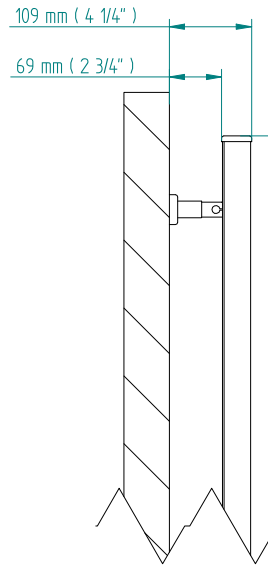

ANTUS

1018 x 600
mm mm

40 1/4
inches

x 23 5/8
inches

Elettrico / electric / électrique

CODICE / CODE

RS236020SN RS246020SN
RL236020SN RL246020SN

H

1021 mm
40 1/4 inches

L

604 mm
23 3/4 inches

REGOLATORE DI POTENZA
DIGITAL HEAT CONTROLLER
REGULATEUR DE PUISSANCE

INGOMBRO CON ATTACCO LUNGO
MEASUREMENTS WITH LONG BRACKETS
MEASUREMENTS AVEC ATTACHE LONG

INGOMBRO CON ATTACCO STANDARD
MEASUREMENTS WITH STANDARD BRACKETS
MEASUREMENTS AVEC ATTACHE STANDARD

A

B

DETAIL A

DETAIL B

FORO PER INSERIMENTO TASSELLO A MURO 6X30
POSITIONING OF FASTENERS FOR FIXING TO WALL
FASTENERS SHOULD BE SECURED IN DTUDS OR HEADERS PLACES BEHIND THE UNIT
TROU POUR LA CHEVILLE A MUR