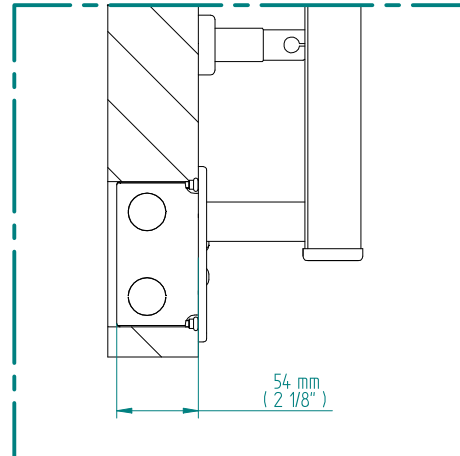

ANTUS

1834 x 500
mm mm

72 3/8
inches

x 19 3/4
inches

Elettrico / electric / électrique

CODICE / CODE

RS235044SN RS245044SN
RL235044SN RL245044SN

H

1837 mm
72 3/8 inches

L

504 mm
19 7/8 inches

REGOLATORE DI POTENZA
DIGITAL HEAT CONTROLLER
REGULATEUR DE PUISSANCE

INGOMBRO CON ATTACCO LUNGO
MEASUREMENTS WITH LONG BRACKETS
MEASUREMENTS AVEC ATTACHE LONG

INGOMBRO CON ATTACCO STANDARD
MEASUREMENTS WITH STANDARD BRACKETS
MEASUREMENTS AVEC ATTACHE STANDARD

DETAIL A

DETAIL B

FORO PER INSERIMENTO TASSELLO A MURO 6X30
POSITIONING OF FASTENERS FOR FIXING TO WALL
FASTENERS SHOULD BE SECURED IN DTUDS OR HEADERS PLACES BEHIND THE UNIT
TROU POUR LA CHEVILLE A MUR