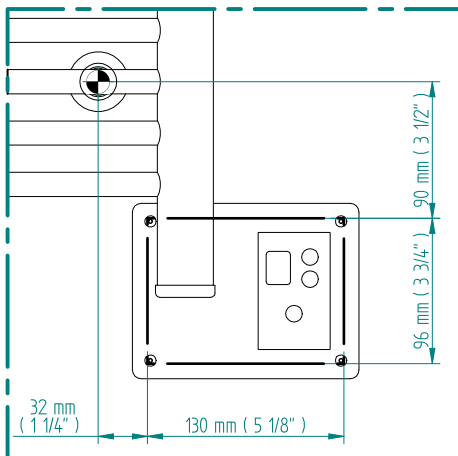

ANTUS

1834 x 500
mm mm

72 3/8
inches

x 19 3/4
inches

Elettrico / electric / électrique

CODICE / CODE

RS235044SN RS245044SN
RL235044SN RL245044SN

H

1837 mm
72 3/8 inches

L

504 mm
19 7/8 inches

REGOLATORE DI POTENZA
DIGITAL HEAT CONTROLLER
REGULATEUR DE PUISSANCE

INGOMBRO CON ATTACCO LUNGO
MEASUREMENTS WITH LONG BRACKETS
MEASUREMENTS AVEC ATTACHE LONG

INGOMBRO CON ATTACCO STANDARD
MEASUREMENTS WITH STANDARD BRACKETS
MEASUREMENTS AVEC ATTACHE STANDARD

DETAIL A

DETAIL B

FORO PER INSERIMENTO TASSELLO A MURO 6X30
POSITIONING OF FASTENERS FOR FIXING TO WALL
FASTENERS SHOULD BE SECURED IN DTUDS OR HEADERS PLACES BEHIND THE UNIT
TROU POUR LA CHEVILLE A MUR