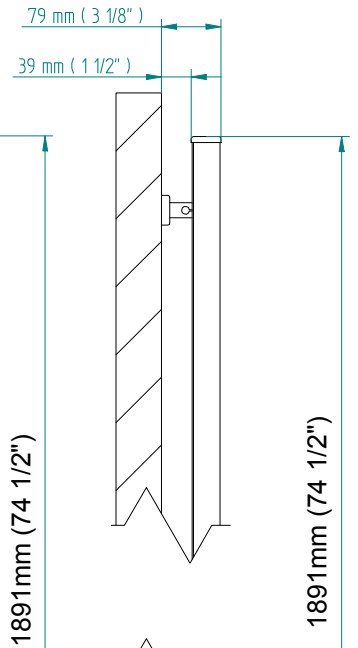

ANTUS

1834 x 500
mm mm

72 3/8
inches

x 19 3/4
inches

Elettrico / electric / électrique

CODICE / CODE

RS235044SN RS245044SN
RL235044SN RL245044SN

H

1837 mm
72 3/8 inches

L

504 mm
19 7/8 inches

REGOLATORE DI POTENZA
DIGITAL HEAT CONTROLLER
REGULATEUR DE PUISSANCE

INGOMBRO CON ATTACCO LUNGO
MEASUREMENTS WITH LONG BRACKETS
MEASUREMENTS AVEC ATTACHE LONG

INGOMBRO CON ATTACCO STANDARD
MEASUREMENTS WITH STANDARD BRACKETS
MEASUREMENTS AVEC ATTACHE STANDARD

DETAIL A

DETAIL B

FORO PER INSERIMENTO TASSELLO A MURO 6X30
POSITIONING OF FASTENERS FOR FIXING TO WALL
FASTENERS SHOULD BE SECURED IN DTUDS OR HEADERS PLACES BEHIND THE UNIT
TROU POUR LA CHEVILLE A MUR