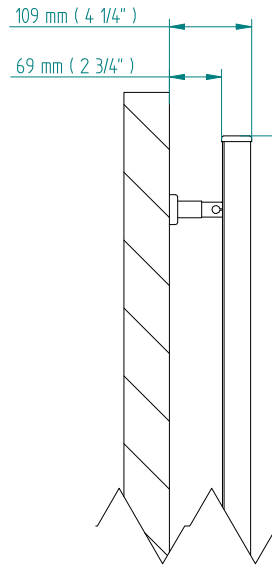

ANTUS

1834 x 500
mm mm

72 3/8
inches

x 19 3/4
inches

Elettrico / electric / électrique

CODICE / CODE

RS235044SN RS245044SN
RL235044SN RL245044SN

H

1837 mm
72 3/8 inches

L

504 mm
19 7/8 inches

REGOLATORE DI POTENZA
DIGITAL HEAT CONTROLLER
REGULATEUR DE PUISSANCE

INGOMBRO CON ATTACCO LUNGO
MEASUREMENTS WITH LONG BRACKETS
MEASUREMENTS AVEC ATTACHE LONG

INGOMBRO CON ATTACCO STANDARD
MEASUREMENTS WITH STANDARD BRACKETS
MEASUREMENTS AVEC ATTACHE STANDARD

DETAIL A

DETAIL B

FORO PER INSERIMENTO TASSELLO A MURO 6X30
POSITIONING OF FASTENERS FOR FIXING TO WALL
FASTENERS SHOULD BE SECURED IN DTUDS OR HEADERS PLACES BEHIND THE UNIT
TROU POUR LA CHEVILLE A MUR