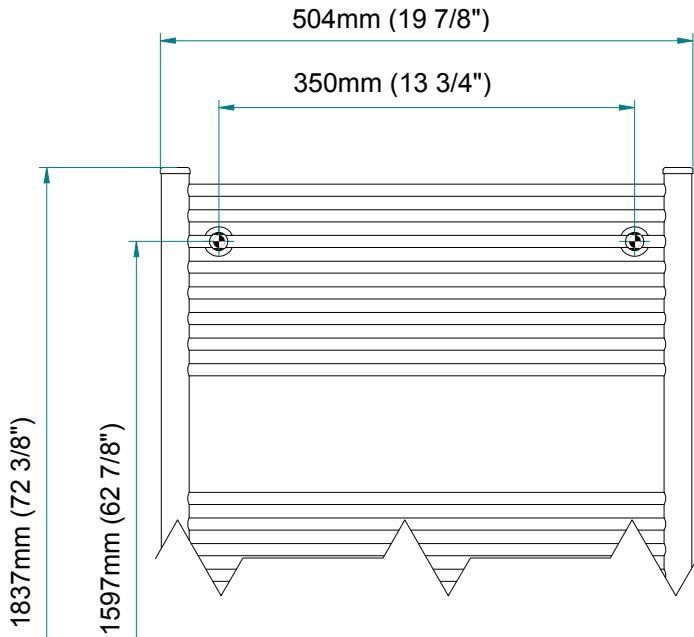

ANTUS

1834 x 500
mm mm

72 3/8
inches

x 19 3/4
inches

Elettrico / electric / électrique

CODICE / CODE

RS235044SN RS245044SN
RL235044SN RL245044SN

H

1837 mm
72 3/8 inches

L

504 mm
19 7/8 inches

REGOLATORE DI POTENZA
DIGITAL HEAT CONTROLLER
REGULATEUR DE PUISSANCE

INGOMBRO CON ATTACCO LUNGO
MEASUREMENTS WITH LONG BRACKETS
MEASUREMENTS AVEC ATTACHE LONG

INGOMBRO CON ATTACCO STANDARD
MEASUREMENTS WITH STANDARD BRACKETS
MEASUREMENTS AVEC ATTACHE STANDARD

DETAIL A

DETAIL B

FORO PER INSERIMENTO TASSELLO A MURO 6X30
POSITIONING OF FASTENERS FOR FIXING TO WALL
FASTENERS SHOULD BE SECURED IN DTUDS OR HEADERS PLACES BEHIND THE UNIT
TROU POUR LA CHEVILLE A MUR