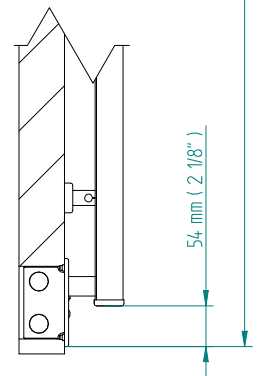

ANTUS

1834 x 500
mm mm

72 3/8
inches

x 19 3/4
inches

Elettrico / electric / électrique

CODICE / CODE

RS235044SN RS245044SN
RL235044SN RL245044SN

H

1837 mm
72 3/8 inches

L

504 mm
19 7/8 inches

REGOLATORE DI POTENZA
DIGITAL HEAT CONTROLLER
REGULATEUR DE PUISSANCE

INGOMBRO CON ATTACCO LUNGO
MEASUREMENTS WITH LONG BRACKETS
MEASUREMENTS AVEC ATTACHE LONG

INGOMBRO CON ATTACCO STANDARD
MEASUREMENTS WITH STANDARD BRACKETS
MEASUREMENTS AVEC ATTACHE STANDARD

DETAIL A

DETAIL B

FORO PER INSERIMENTO TASSELLO A MURO 6X30
POSITIONING OF FASTENERS FOR FIXING TO WALL
FASTENERS SHOULD BE SECURED IN DTUDS OR HEADERS PLACES BEHIND THE UNIT
TROU POUR LA CHEVILLE A MUR