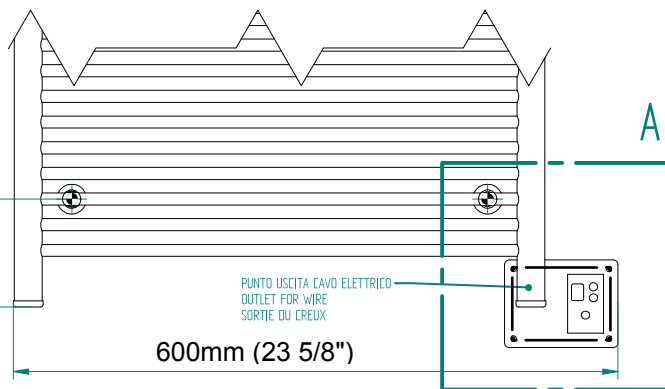

ANTUS

1834 x 500
mm mm

72 3/8
inches

x 19 3/4
inches

Elettrico / electric / électrique

CODICE / CODE

RS235044SN RS245044SN
RL235044SN RL245044SN

H

1837 mm
72 3/8 inches

L

504 mm
19 7/8 inches

REGOLATORE DI POTENZA
DIGITAL HEAT CONTROLLER
REGULATEUR DE PUISSANCE

INGOMBRO CON ATTACCO LUNGO
MEASUREMENTS WITH LONG BRACKETS
MEASUREMENTS AVEC ATTACHE LONG

INGOMBRO CON ATTACCO STANDARD
MEASUREMENTS WITH STANDARD BRACKETS
MEASUREMENTS AVEC ATTACHE STANDARD

DETAIL A

DETAIL B

FORO PER INSERIMENTO TASSELLO A MURO 6X30
POSITIONING OF FASTENERS FOR FIXING TO WALL
FASTENERS SHOULD BE SECURED IN DTUDS OR HEADERS PLACES BEHIND THE UNIT
TROU POUR LA CHEVILLE A MUR