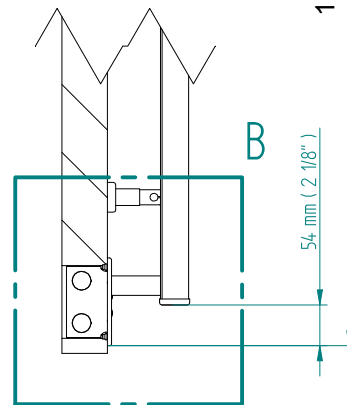

ANTUS

1834 x 500
mm mm

72 3/8
inches

x 19 3/4
inches

Elettrico / electric / électrique

CODICE / CODE

RS235044SN RS245044SN
RL235044SN RL245044SN

H

1837 mm
72 3/8 inches

L

504 mm
19 7/8 inches

REGOLATORE DI POTENZA
DIGITAL HEAT CONTROLLER
REGULATEUR DE PUISSANCE

INGOMBRO CON ATTACCO LUNGO
MEASUREMENTS WITH LONG BRACKETS
MEASUREMENTS AVEC ATTACHE LONG

INGOMBRO CON ATTACCO STANDARD
MEASUREMENTS WITH STANDARD BRACKETS
MEASUREMENTS AVEC ATTACHE STANDARD

DETAIL A

DETAIL B

FORO PER INSERIMENTO TASSELLO A MURO 6X30
POSITIONING OF FASTENERS FOR FIXING TO WALL
FASTENERS SHOULD BE SECURED IN DTUDS OR HEADERS PLACES BEHIND THE UNIT
TROU POUR LA CHEVILLE A MUR