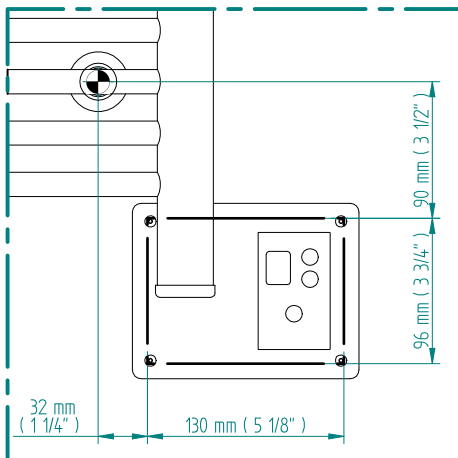

ANTUS

1630 x 500
mm mm

64 1/4 x 19 3/4
inches inches

Elettrico / electric / électrique

CODICE / CODE

RS235038SN RS245038SN
RL235038SN RL245038SN

H

1633 mm
64 1/4 inches

L

504 mm
19 7/8 inches

REGOLATORE DI POTENZA
DIGITAL HEAT CONTROLLER
REGULATEUR DE PUISSANCE

INGOMBRO CON ATTACCO LUNGO
MEASUREMENTS WITH LONG BRACKETS
MEASUREMENTS AVEC ATTACHE LONG

INGOMBRO CON ATTACCO STANDARD
MEASUREMENTS WITH STANDARD BRACKETS
MEASUREMENTS AVEC ATTACHE STANDARD

DETAIL A

DETAIL B

FORO PER INSERIMENTO TASSELLO A MURO 6X30
POSITIONING OF FASTENERS FOR FIXING TO WALL
FASTENERS SHOULD BE SECURED IN DTUDS OR HEADERS PLACES BEHIND THE UNIT
TROU POUR LA CHEVILLE A MUR