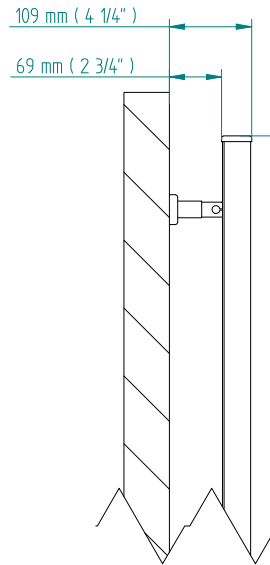

ANTUS

1630 x 500
mm mm

64 1/4 x 19 3/4
inches inches

Elettrico / electric / électrique

CODICE / CODE

RS235038SN RS245038SN
RL235038SN RL245038SN

H

1633 mm
64 1/4 inches

L

504 mm
19 7/8 inches

REGOLATORE DI POTENZA
DIGITAL HEAT CONTROLLER
REGULATEUR DE PUISSANCE

INGOMBRO CON ATTACCO LUNGO
MEASUREMENTS WITH LONG BRACKETS
MEASUREMENTS AVEC ATTACHE LONG

INGOMBRO CON ATTACCO STANDARD
MEASUREMENTS WITH STANDARD BRACKETS
MEASUREMENTS AVEC ATTACHE STANDARD

DETAIL A

DETAIL B

FORO PER INSERIMENTO TASSELLO A MURO 6X30
POSITIONING OF FASTENERS FOR FIXING TO WALL
FASTENERS SHOULD BE SECURED IN DTUDS OR HEADERS PLACES BEHIND THE UNIT
TROU POUR LA CHEVILLE A MUR