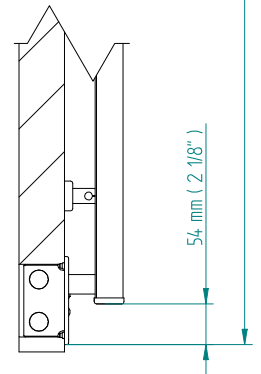

ANTUS

1630 x 500
mm mm

64 1/4 x 19 3/4
inches inches

Elettrico / electric / électrique

CODICE / CODE

RS235038SN RS245038SN
RL235038SN RL245038SN

H

1633 mm
64 1/4 inches

L

504 mm
19 7/8 inches

REGOLATORE DI POTENZA
DIGITAL HEAT CONTROLLER
REGULATEUR DE PUISSANCE

INGOMBRO CON ATTACCO LUNGO
MEASUREMENTS WITH LONG BRACKETS
MEASUREMENTS AVEC ATTACHE LONG

INGOMBRO CON ATTACCO STANDARD
MEASUREMENTS WITH STANDARD BRACKETS
MEASUREMENTS AVEC ATTACHE STANDARD

DETAIL A

DETAIL B

FORO PER INSERIMENTO TASSELLO A MURO 6X30
POSITIONING OF FASTENERS FOR FIXING TO WALL
FASTENERS SHOULD BE SECURED IN DTUDS OR HEADERS PLACES BEHIND THE UNIT
TROU POUR LA CHEVILLE A MUR