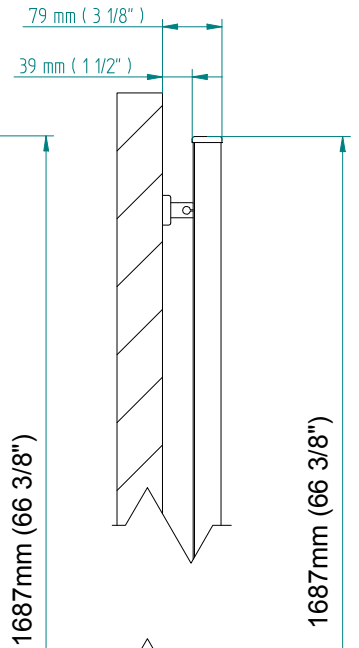

ANTUS

1630 x 500
mm mm

64 1/4 x 19 3/4
inches inches

Elettrico / electric / électrique

CODICE / CODE

RS235038SN RS245038SN
RL235038SN RL245038SN

H

1633 mm
64 1/4 inches

L

504 mm
19 7/8 inches

REGOLATORE DI POTENZA
DIGITAL HEAT CONTROLLER
REGULATEUR DE PUISSANCE

INGOMBRO CON ATTACCO LUNGO
MEASUREMENTS WITH LONG BRACKETS
MEASUREMENTS AVEC ATTACHE LONG

INGOMBRO CON ATTACCO STANDARD
MEASUREMENTS WITH STANDARD BRACKETS
MEASUREMENTS AVEC ATTACHE STANDARD

DETAIL A

DETAIL B

FORO PER INSERIMENTO TASSELLO A MURO 6X30
POSITIONING OF FASTENERS FOR FIXING TO WALL
FASTENERS SHOULD BE SECURED IN DTUDS OR HEADERS PLACES BEHIND THE UNIT
TROU POUR LA CHEVILLE A MUR