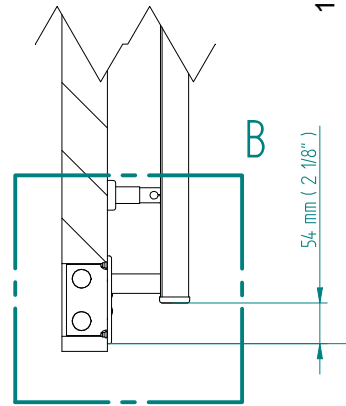

ANTUS

1630 x 500
mm mm

64 1/4 x 19 3/4
inches inches

Elettrico / electric / électrique

CODICE / CODE

RS235038SN RS245038SN
RL235038SN RL245038SN

H

1633 mm
64 1/4 inches

L

504 mm
19 7/8 inches

REGOLATORE DI POTENZA
DIGITAL HEAT CONTROLLER
REGULATEUR DE PUISSANCE

INGOMBRO CON ATTACCO LUNGO
MEASUREMENTS WITH LONG BRACKETS
MEASUREMENTS AVEC ATTACHE LONG

INGOMBRO CON ATTACCO STANDARD
MEASUREMENTS WITH STANDARD BRACKETS
MEASUREMENTS AVEC ATTACHE STANDARD

DETAIL A

DETAIL B

FORO PER INSERIMENTO TASSELLO A MURO 6X30
POSITIONING OF FASTENERS FOR FIXING TO WALL
FASTENERS SHOULD BE SECURED IN DTUDS OR HEADERS PLACES BEHIND THE UNIT
TROU POUR LA CHEVILLE A MUR