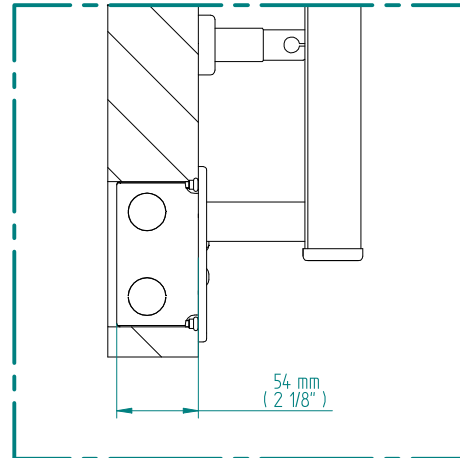

ANTUS

1630 x 500
mm mm

64 1/4 x 19 3/4
inches inches

Elettrico / electric / électrique

CODICE / CODE

RS235038SN RS245038SN
RL235038SN RL245038SN

H

1633 mm
64 1/4 inches

L

504 mm
19 7/8 inches

REGOLATORE DI POTENZA
DIGITAL HEAT CONTROLLER
REGULATEUR DE PUISSANCE

INGOMBRO CON ATTACCO LUNGO
MEASUREMENTS WITH LONG BRACKETS
MEASUREMENTS AVEC ATTACHE LONG

INGOMBRO CON ATTACCO STANDARD
MEASUREMENTS WITH STANDARD BRACKETS
MEASUREMENTS AVEC ATTACHE STANDARD

DETAIL A

DETAIL B

FORO PER INSERIMENTO TASSELLO A MURO 6X30
POSITIONING OF FASTENERS FOR FIXING TO WALL
FASTENERS SHOULD BE SECURED IN DTUDS OR HEADERS PLACES BEHIND THE UNIT
TROU POUR LA CHEVILLE A MUR