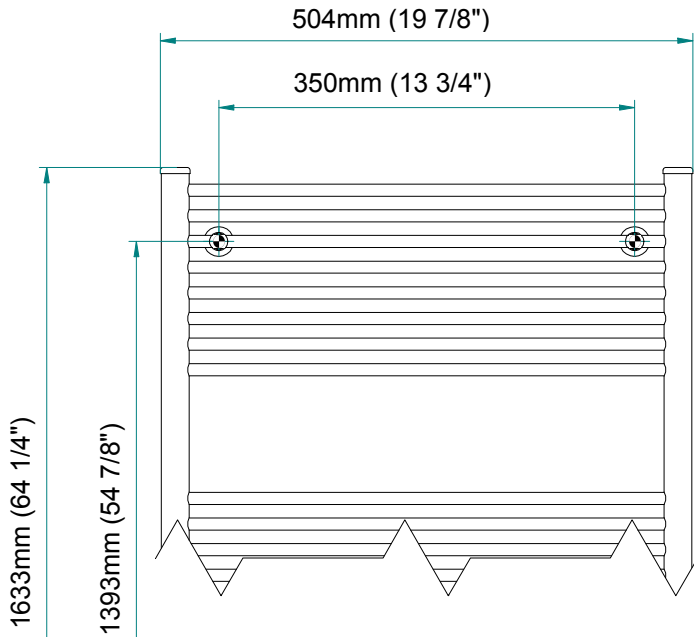

ANTUS

1630 x 500
mm mm

64 1/4 x 19 3/4
inches inches

Elettrico / electric / électrique

CODICE / CODE

RS235038SN RS245038SN
RL235038SN RL245038SN

H

1633 mm
64 1/4 inches

L

504 mm
19 7/8 inches

REGOLATORE DI POTENZA
DIGITAL HEAT CONTROLLER
REGULATEUR DE PUISSANCE

INGOMBRO CON ATTACCO LUNGO
MEASUREMENTS WITH LONG BRACKETS
MEASUREMENTS AVEC ATTACHE LONG

INGOMBRO CON ATTACCO STANDARD
MEASUREMENTS WITH STANDARD BRACKETS
MEASUREMENTS AVEC ATTACHE STANDARD

DETAIL A

DETAIL B

FORO PER INSERIMENTO TASSELLO A MURO 6X30
POSITIONING OF FASTENERS FOR FIXING TO WALL
FASTENERS SHOULD BE SECURED IN DTUDS OR HEADERS PLACES BEHIND THE UNIT
TROU POUR LA CHEVILLE A MUR