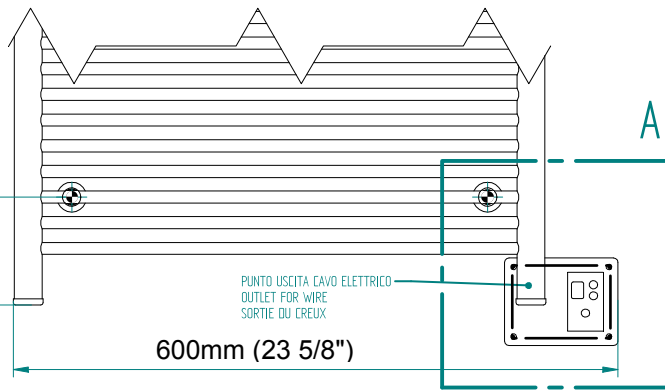

ANTUS

1630 x 500
mm mm

64 1/4 x 19 3/4
inches inches

Elettrico / electric / électrique

CODICE / CODE

RS235038SN RS245038SN
RL235038SN RL245038SN

H

1633 mm
64 1/4 inches

L

504 mm
19 7/8 inches

REGOLATORE DI POTENZA
DIGITAL HEAT CONTROLLER
REGULATEUR DE PUISSANCE

INGOMBRO CON ATTACCO LUNGO
MEASUREMENTS WITH LONG BRACKETS
MEASUREMENTS AVEC ATTACHE LONG

INGOMBRO CON ATTACCO STANDARD
MEASUREMENTS WITH STANDARD BRACKETS
MEASUREMENTS AVEC ATTACHE STANDARD