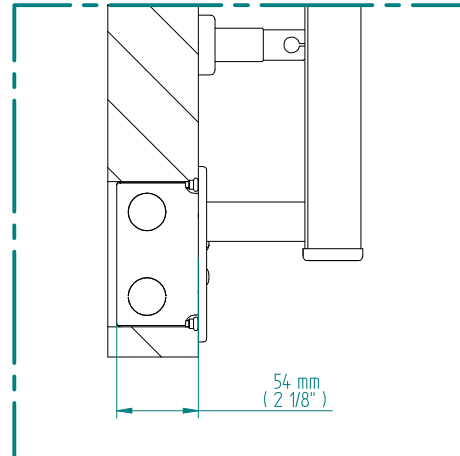

## 1222 x 400

mm mm

48 1/4 x 15 3/4  
inches inches

Elettrico / electric / électrique

CODICE / CODE

RS234026SN RS244026SN  
RL234026SN RL244026SN

H

1225 mm  
48 1/4 inches

L

404 mm  
15 7/8 inches

REGOLATORE DI POTENZA  
DIGITAL HEAT CONTROLLER  
REGULATEUR DE PUISSANCE

INGOMBRO CON ATTACCO LUNGO  
MEASUREMENTS WITH LONG BRACKETS  
MEASUREMENTS AVEC ATTACHE LONG

INGOMBRO CON ATTACCO STANDARD  
MEASUREMENTS WITH STANDARD BRACKETS  
MEASUREMENTS AVEC ATTACHE STANDARD

DETAIL A

DETAIL B

FORO PER INSERIMENTO TASSELLO A MURO 6X30  
POSITIONING OF FASTENERS FOR FIXING TO WALL  
FASTENERS SHOULD BE SECURED IN DTUDS OR HEADERS PLACES BEHIND THE UNIT  
TROU POUR LA CHEVILLE A MUR