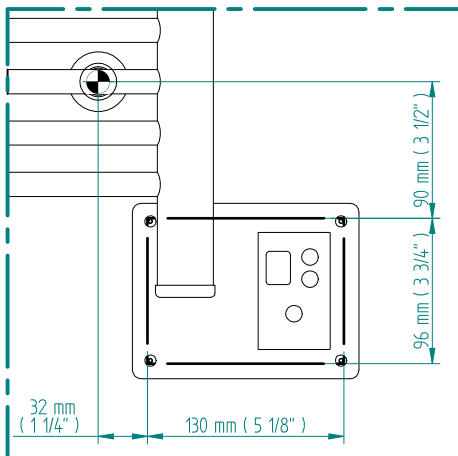

## 1222 x 400

mm mm

48 1/4 x 15 3/4  
inches inches

Elettrico / electric / électrique

CODICE / CODE

RS234026SN RS244026SN  
RL234026SN RL244026SN

H

1225 mm  
48 1/4 inches

L

404 mm  
15 7/8 inches

REGOLATORE DI POTENZA  
DIGITAL HEAT CONTROLLER  
REGULATEUR DE PUISSANCE

INGOMBRO CON ATTACCO LUNGO  
MEASUREMENTS WITH LONG BRACKETS  
MEASUREMENTS AVEC ATTACHE LONG

INGOMBRO CON ATTACCO STANDARD  
MEASUREMENTS WITH STANDARD BRACKETS  
MEASUREMENTS AVEC ATTACHE STANDARD

DETAIL A

DETAIL B

FORO PER INSERIMENTO TASSELLO A MURO 6X30  
POSITIONING OF FASTENERS FOR FIXING TO WALL  
FASTENERS SHOULD BE SECURED IN DTUDS OR HEADERS PLACES BEHIND THE UNIT  
TROU POUR LA CHEVILLE A MUR