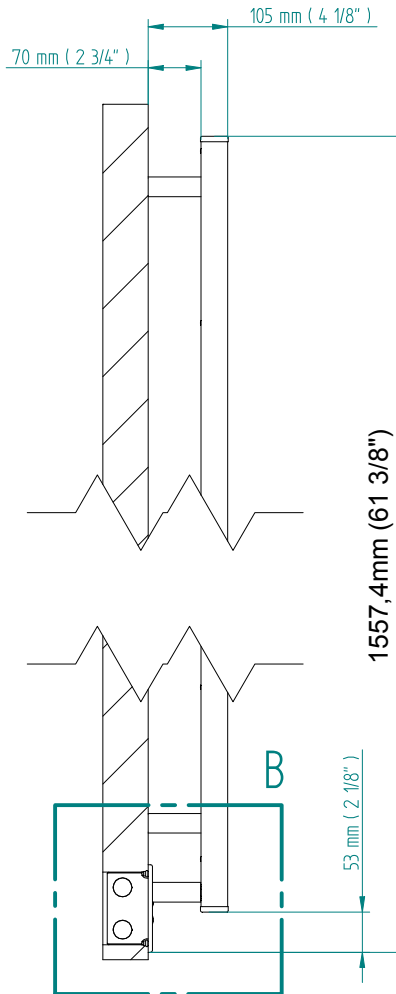

# QUADRO 1504 x 720

mm

mm

59 1/4  
inches

x 28 3/8  
inches

Elektrico / electric / électrique

CODICE / CODE		H	L
RS437022SN	RS447022SN	1504 mm	720 mm
RL437022SN	RL447022SN	59 1/4 inches	28 3/8 inches
RV437022SN	RV447022SN		

REGOLATORE DI POTENZA  
DIGITAL HEAT CONTROLLER  
REGULATEUR DE PUISSANCE

INGOMBRO CON ATTACCO LUNGO  
MEASUREMENTS WITH LONG BRACKETS  
MEASUREMENTS AVEC ATTACHE LONG

INGOMBRO CON ATTACCO STANDARD  
MEASUREMENTS WITH STANDARD BRACKETS  
MEASUREMENTS AVEC ATTACHE STANDARD

DETAIL A

DETAIL B

FORO PER INSERIMENTO TASSELLO A MURO 6X30  
POSITIONING OF FASTENERS FOR FIXING TO WALL  
FASTENERS SHOULD BE SECURED IN DTUDS OR HEADERS PLACES BEHIND THE UNIT  
TROU POUR LA CHEVILLE A MUR