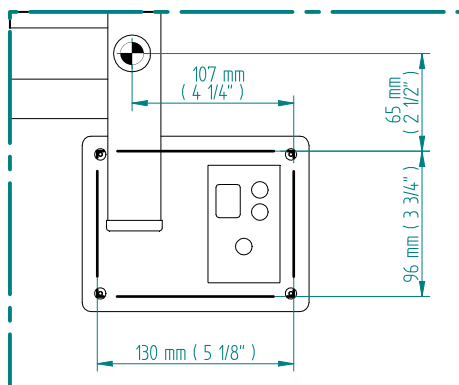

# QUADRO 1504 x 720

mm

mm

59 1/4  
inches

x 28 3/8  
inches

Elektrico / electric / électrique

CODICE / CODE		H	L
RS437022SN	RS447022SN	1504 mm	720 mm
RL437022SN	RL447022SN	59 1/4 inches	28 3/8 inches
RV437022SN	RV447022SN		

REGOLATORE DI POTENZA  
DIGITAL HEAT CONTROLLER  
REGULATEUR DE PUISSANCE

INGOMBRO CON ATTACCO LUNGO  
MEASUREMENTS WITH LONG BRACKETS  
MEASUREMENTS AVEC ATTACHE LONG

INGOMBRO CON ATTACCO STANDARD  
MEASUREMENTS WITH STANDARD BRACKETS  
MEASUREMENTS AVEC ATTACHE STANDARD

DETAIL A

DETAIL B

FORO PER INSERIMENTO TASSELLO A MURO 6X30  
POSITIONING OF FASTENERS FOR FIXING TO WALL  
FASTENERS SHOULD BE SECURED IN DTUDS OR HEADERS PLACES BEHIND THE UNIT  
TROU POUR LA CHEVILLE A MUR