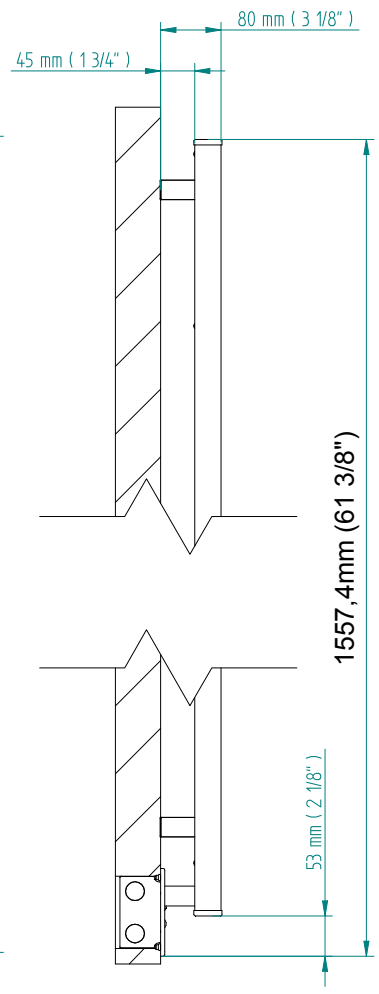

# QUADRO 1504 x 720

mm

mm

59 1/4  
inches

x 28 3/8  
inches

Elektrico / electric / électrique

CODICE / CODE		H	L
RS437022SN	RS447022SN	1504 mm	720 mm
RL437022SN	RL447022SN	59 1/4 inches	28 3/8 inches
RV437022SN	RV447022SN		

REGOLATORE DI POTENZA  
DIGITAL HEAT CONTROLLER  
REGULATEUR DE PUISSANCE

INGOMBRO CON ATTACCO LUNGO  
MEASUREMENTS WITH LONG BRACKETS  
MEASUREMENTS AVEC ATTACHE LONG

INGOMBRO CON ATTACCO STANDARD  
MEASUREMENTS WITH STANDARD BRACKETS  
MEASUREMENTS AVEC ATTACHE STANDARD

DETAIL A

DETAIL B

FORO PER INSERIMENTO TASSELLO A MURO 6X30  
POSITIONING OF FASTENERS FOR FIXING TO WALL  
FASTENERS SHOULD BE SECURED IN DTUDS OR HEADERS PLACES BEHIND THE UNIT  
TROU POUR LA CHEVILLE A MUR