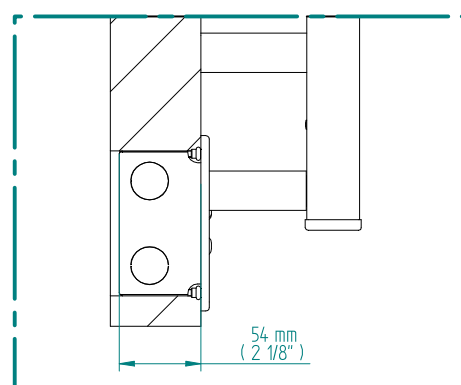

# QUADRO 1504 x 720

mm

mm

59 1/4  
inches

x 28 3/8  
inches

Elektrico / electric / électrique

CODICE / CODE		H	L
RS437022SN	RS447022SN	1504 mm	720 mm
RL437022SN	RL447022SN	59 1/4 inches	28 3/8 inches
RV437022SN	RV447022SN		

REGOLATORE DI POTENZA  
DIGITAL HEAT CONTROLLER  
REGULATEUR DE PUISSANCE

INGOMBRO CON ATTACCO LUNGO  
MEASUREMENTS WITH LONG BRACKETS  
MEASUREMENTS AVEC ATTACHE LONG

INGOMBRO CON ATTACCO STANDARD  
MEASUREMENTS WITH STANDARD BRACKETS  
MEASUREMENTS AVEC ATTACHE STANDARD

DETAIL A

DETAIL B

FORO PER INSERIMENTO TASSELLO A MURO 6X30  
POSITIONING OF FASTENERS FOR FIXING TO WALL  
FASTENERS SHOULD BE SECURED IN DTUDS OR HEADERS PLACES BEHIND THE UNIT  
TROU POUR LA CHEVILLE A MUR