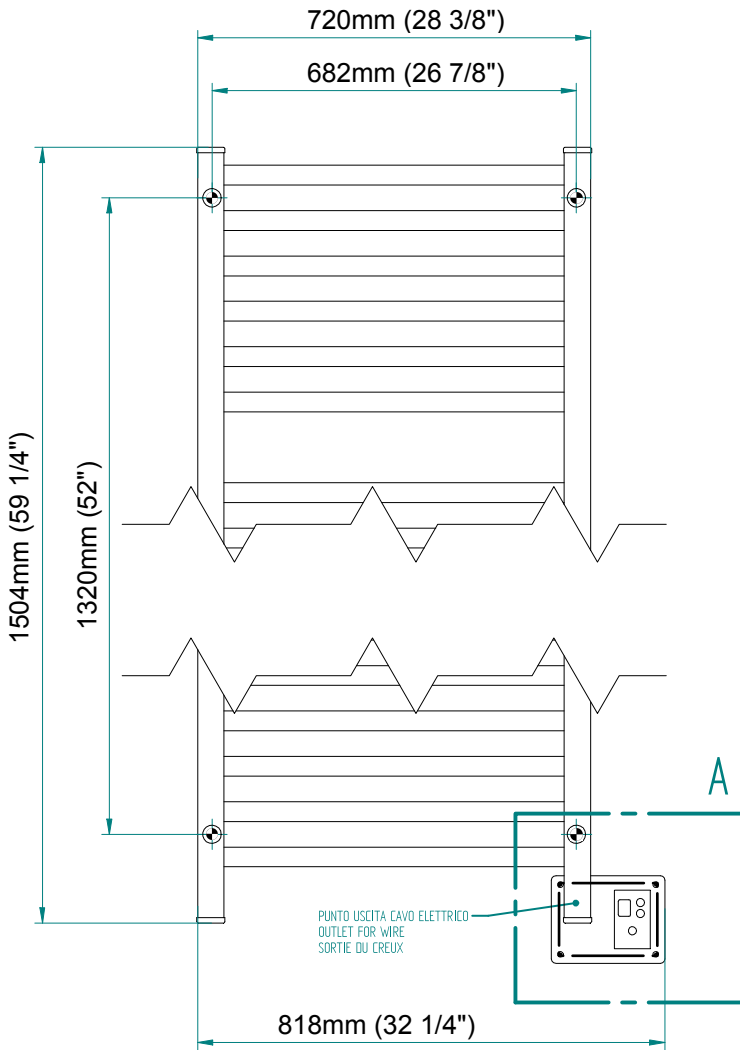

# QUADRO 1504 x 720

mm

mm

59 1/4  
inches

x 28 3/8  
inches

Elektrico / electric / électrique

CODICE / CODE		H	L
RS437022SN	RS447022SN	1504 mm	720 mm
RL437022SN	RL447022SN	59 1/4 inches	28 3/8 inches
RV437022SN	RV447022SN		

REGOLATORE DI POTENZA  
DIGITAL HEAT CONTROLLER  
REGULATEUR DE PUISSANCE

INGOMBRO CON ATTACCO LUNGO  
MEASUREMENTS WITH LONG BRACKETS  
MEASUREMENTS AVEC ATTACHE LONG

INGOMBRO CON ATTACCO STANDARD  
MEASUREMENTS WITH STANDARD BRACKETS  
MEASUREMENTS AVEC ATTACHE STANDARD

DETAIL A

DETAIL B

FORO PER INSERIMENTO TASSELLO A MURO 6X30  
POSITIONING OF FASTENERS FOR FIXING TO WALL  
FASTENERS SHOULD BE SECURED IN DTUDS OR HEADERS PLACES BEHIND THE UNIT  
TROU POUR LA CHEVILLE A MUR