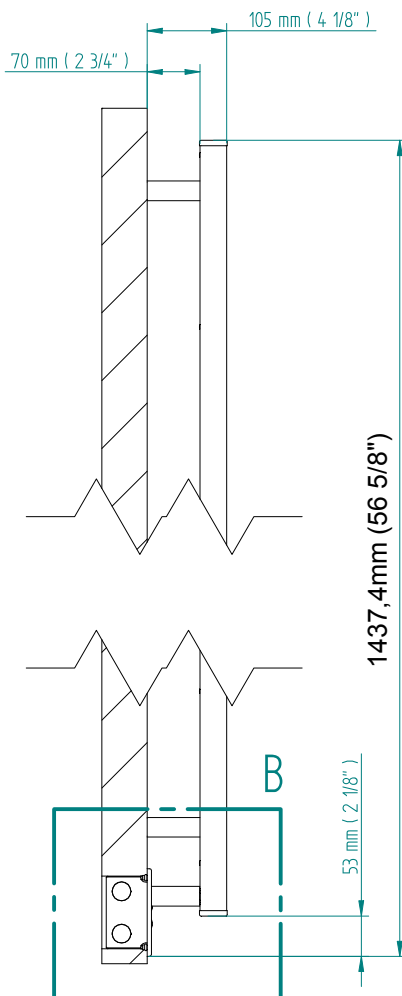

# QUADRO 1384 x 720

mm

mm

54 1/2  
inches

x 28 3/8  
inches

Elektrico / electric / électrique

CODICE / CODE		H	L
RS437020SN	RS447020SN	1384 mm	720 mm
RL437020SN	RL447020SN	54 1/2 inches	28 3/8 inches
RV437020SN	RV447020SN		

REGOLATORE DI POTENZA  
DIGITAL HEAT CONTROLLER  
REGULATEUR DE PUISSANCE

INGOMBRO CON ATTACCO LUNGO  
MEASUREMENTS WITH LONG BRACKETS  
MEASUREMENTS AVEC ATTACHE LONG

INGOMBRO CON ATTACCO STANDARD  
MEASUREMENTS WITH STANDARD BRACKETS  
MEASUREMENTS AVEC ATTACHE STANDARD

DETAIL A

DETAIL B

FORO PER INSERIMENTO TASSELLO A MURO 6X30  
POSITIONING OF FASTENERS FOR FIXING TO WALL  
FASTENERS SHOULD BE SECURED IN DTUDS OR HEADERS PLACES BEHIND THE UNIT  
TROU POUR LA CHEVILLE A MUR