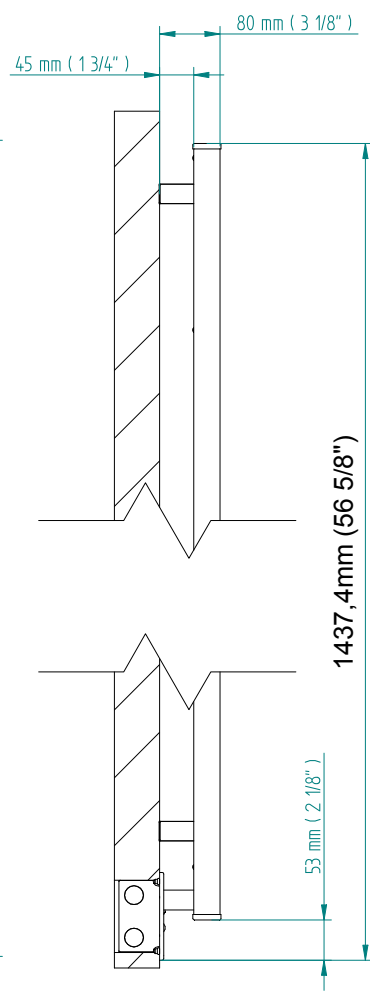

# QUADRO 1384 x 720

mm

mm

54 1/2  
inches

x 28 3/8  
inches

Elektrico / electric / électrique

CODICE / CODE		H	L
RS437020SN	RS447020SN	1384 mm	720 mm
RL437020SN	RL447020SN	54 1/2 inches	28 3/8 inches
RV437020SN	RV447020SN		

REGOLATORE DI POTENZA  
DIGITAL HEAT CONTROLLER  
REGULATEUR DE PUISSANCE

INGOMBRO CON ATTACCO LUNGO  
MEASUREMENTS WITH LONG BRACKETS  
MEASUREMENTS AVEC ATTACHE LONG

INGOMBRO CON ATTACCO STANDARD  
MEASUREMENTS WITH STANDARD BRACKETS  
MEASUREMENTS AVEC ATTACHE STANDARD

DETAIL A

DETAIL B

FORO PER INSERIMENTO TASSELLO A MURO 6X30  
POSITIONING OF FASTENERS FOR FIXING TO WALL  
FASTENERS SHOULD BE SECURED IN DTUDS OR HEADERS PLACES BEHIND THE UNIT  
TROU POUR LA CHEVILLE A MUR