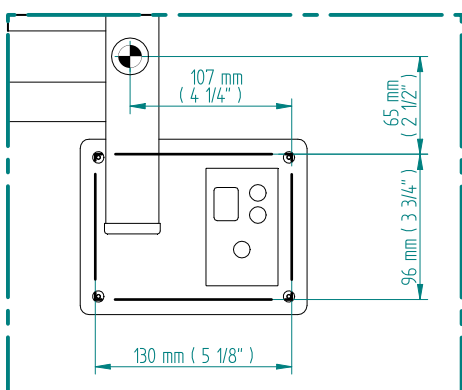

# QUADRO 1384 x 720

mm

mm

54 1/2  
inches

x 28 3/8  
inches

Elektrico / electric / électrique

CODICE / CODE		H	L
RS437020SN	RS447020SN	1384 mm	720 mm
RL437020SN	RL447020SN	54 1/2 inches	28 3/8 inches
RV437020SN	RV447020SN		

REGOLATORE DI POTENZA  
DIGITAL HEAT CONTROLLER  
REGULATEUR DE PUISSANCE

INGOMBRO CON ATTACCO LUNGO  
MEASUREMENTS WITH LONG BRACKETS  
MEASUREMENTS AVEC ATTACHE LONG

INGOMBRO CON ATTACCO STANDARD  
MEASUREMENTS WITH STANDARD BRACKETS  
MEASUREMENTS AVEC ATTACHE STANDARD

DETAIL A

DETAIL B

FORO PER INSERIMENTO TASSELLO A MURO 6X30  
POSITIONING OF FASTENERS FOR FIXING TO WALL  
FASTENERS SHOULD BE SECURED IN DTUDS OR HEADERS PLACES BEHIND THE UNIT  
TROU POUR LA CHEVILLE A MUR