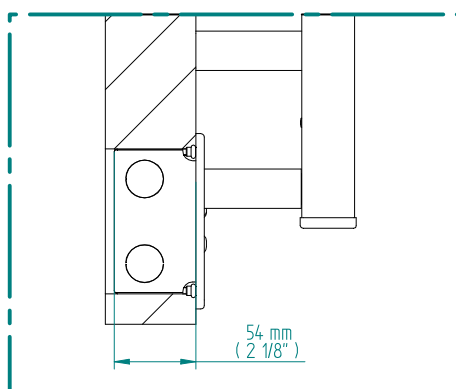

# QUADRO 1384 x 720

mm

mm

54 1/2  
inches

x 28 3/8  
inches

Elektrico / electric / électrique

CODICE / CODE		H	L
RS437020SN	RS447020SN	1384 mm	720 mm
RL437020SN	RL447020SN	54 1/2 inches	28 3/8 inches
RV437020SN	RV447020SN		

REGOLATORE DI POTENZA  
DIGITAL HEAT CONTROLLER  
REGULATEUR DE PUISSANCE

INGOMBRO CON ATTACCO LUNGO  
MEASUREMENTS WITH LONG BRACKETS  
MEASUREMENTS AVEC ATTACHE LONG

INGOMBRO CON ATTACCO STANDARD  
MEASUREMENTS WITH STANDARD BRACKETS  
MEASUREMENTS AVEC ATTACHE STANDARD

DETAIL A

DETAIL B

FORO PER INSERIMENTO TASSELLO A MURO 6X30  
POSITIONING OF FASTENERS FOR FIXING TO WALL  
FASTENERS SHOULD BE SECURED IN DTUDS OR HEADERS PLACES BEHIND THE UNIT  
TROU POUR LA CHEVILLE A MUR