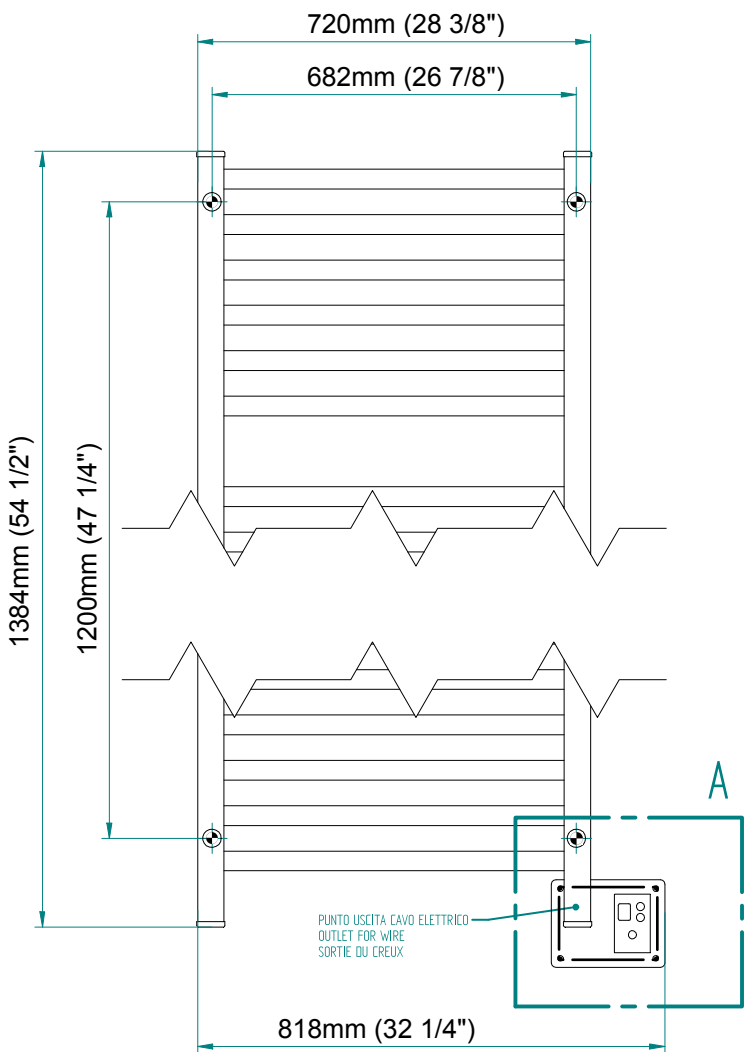

# QUADRO 1384 x 720

mm

mm

54 1/2  
inches

x 28 3/8  
inches

Elektrico / electric / électrique

CODICE / CODE		H	L
RS437020SN	RS447020SN	1384 mm	720 mm
RL437020SN	RL447020SN	54 1/2 inches	28 3/8 inches
RV437020SN	RV447020SN		

REGOLATORE DI POTENZA  
DIGITAL HEAT CONTROLLER  
REGULATEUR DE PUISSANCE

INGOMBRO CON ATTACCO LUNGO  
MEASUREMENTS WITH LONG BRACKETS  
MEASUREMENTS AVEC ATTACHE LONG

INGOMBRO CON ATTACCO STANDARD  
MEASUREMENTS WITH STANDARD BRACKETS  
MEASUREMENTS AVEC ATTACHE STANDARD

DETAIL A

DETAIL B

FORO PER INSERIMENTO TASSELLO A MURO 6X30  
POSITIONING OF FASTENERS FOR FIXING TO WALL  
FASTENERS SHOULD BE SECURED IN DTUDS OR HEADERS PLACES BEHIND THE UNIT  
TROU POUR LA CHEVILLE A MUR