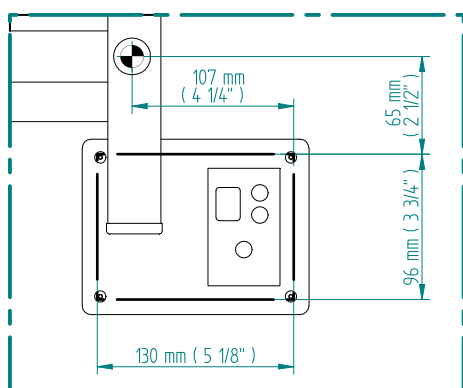

QUADRO 544 x 720

mm

mm

21 ³/₈
inches

x 28 ³/₈
inches

Elettrico / electric / électrique

CODICE / CODE

RS437008SN	RS447008SN
RL437008SN	RL447008SN
RV437008SN	RV447008SN

H

544 mm
21 ³/₈ inches

L

720 mm
28 ³/₈ inches

REGOLATORE DI POTENZA
DIGITAL HEAT CONTROLLER
REGULATEUR DE PUISSANCE

INGOMBRO CON ATTACCO LUNGO
MEASUREMENTS WITH LONG BRACKETS
MEASUREMENTS AVEC ATTACHE LONG

INGOMBRO CON ATTACCO STANDARD
MEASUREMENTS WITH STANDARD BRACKETS
MEASUREMENTS AVEC ATTACHE STANDARD

DETAIL A

DETAIL B

FORO PER INSERIMENTO TASSELLO A MURO 6X30
POSITIONING OF FASTENERS FOR FIXING TO WALL
FASTENERS SHOULD BE SECURED IN DTUDS OR HEADERS PLACES BEHIND THE UNIT
TROU POUR LA CHEVILLE A MUR