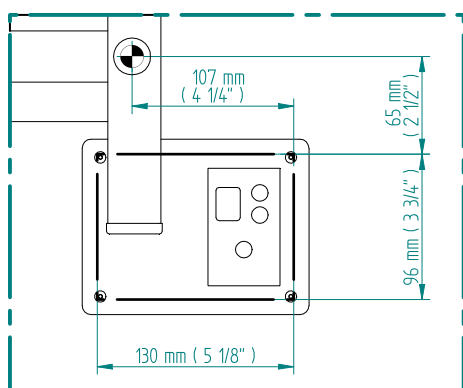

QUADRO 424 x 720

mm mm

16 3/4 x 28 3/8
inches inches

Elektrico / electric / électrique

CODICE / CODE		H	L
RS437006SN	RS447006SN	424 mm	720 mm
RL437006SN	RL447006SN	16 3/48 inches	28 3/8 inches
RV437006SN	RV447006SN		

REGOLATORE DI POTENZA
DIGITAL HEAT CONTROLLER
REGULATEUR DE PUISSANCE

INGOMBRO CON ATTACCO LUNGO
MEASUREMENTS WITH LONG BRACKETS
MEASUREMENTS AVEC ATTACHE LONG

INGOMBRO CON ATTACCO STANDARD
MEASUREMENTS WITH STANDARD BRACKETS
MEASUREMENTS AVEC ATTACHE STANDARD

DETAIL A

DETAIL B

FORO PER INSERIMENTO TASSELLO A MURO 6X30
POSITIONING OF FASTENERS FOR FIXING TO WALL
FASTENERS SHOULD BE SECURED IN DTUDS OR HEADERS PLACES BEHIND THE UNIT
TROU POUR LA CHEVILLE A MUR