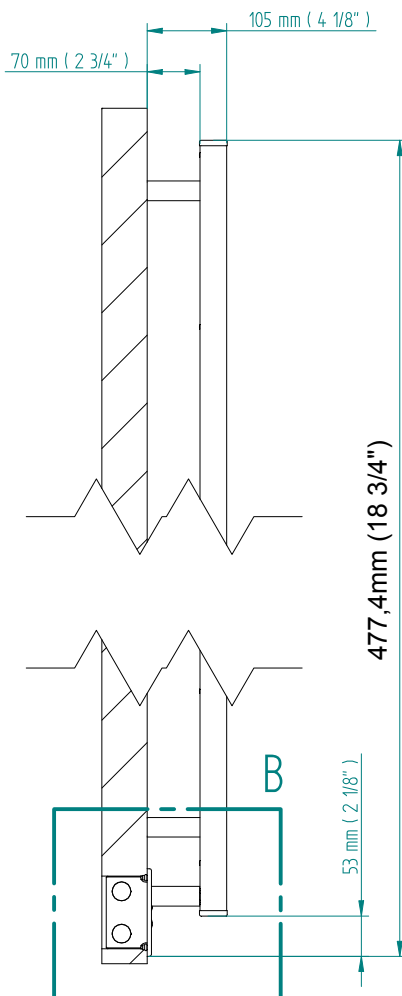

# QUADRO 424 x 720

mm mm

16 3/4 x 28 3/8  
inches inches

Elektrico / electric / électrique

CODICE / CODE		H	L
RS437006SN	RS447006SN	424 mm	720 mm
RL437006SN	RL447006SN	16 3/48 inches	28 3/8 inches
RV437006SN	RV447006SN		

REGOLATORE DI POTENZA  
DIGITAL HEAT CONTROLLER  
REGULATEUR DE PUISSANCE

INGOMBRO CON ATTACCO LUNGO  
MEASUREMENTS WITH LONG BRACKETS  
MEASUREMENTS AVEC ATTACHE LONG

INGOMBRO CON ATTACCO STANDARD  
MEASUREMENTS WITH STANDARD BRACKETS  
MEASUREMENTS AVEC ATTACHE STANDARD

## DETAIL B

FORO PER INSERIMENTO TASSELLO A MURO 6X30  
POSITIONING OF FASTENERS FOR FIXING TO WALL  
FASTENERS SHOULD BE SECURED IN DTUDS OR HEADERS PLACES BEHIND THE UNIT  
TROU POUR LA CHEVILLE A MUR