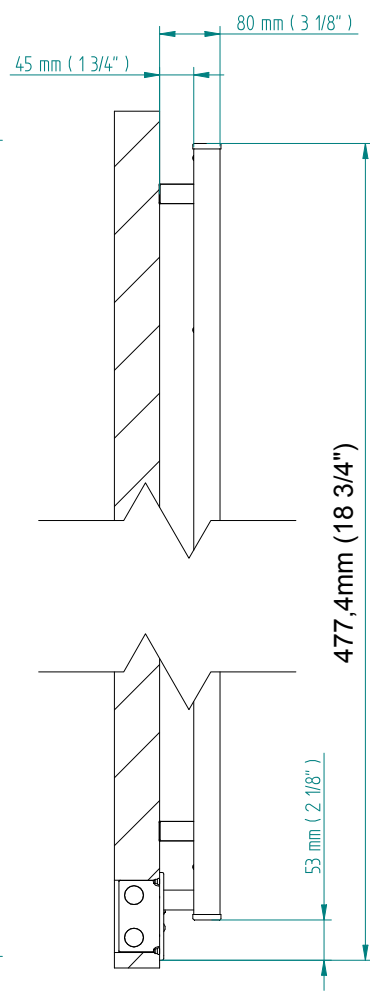

# QUADRO 424 x 720

mm mm

16 3/4 x 28 3/8  
inches inches

Elektrico / electric / électrique

CODICE / CODE		H	L
RS437006SN	RS447006SN	424 mm	720 mm
RL437006SN	RL447006SN	16 3/48 inches	28 3/8 inches
RV437006SN	RV447006SN		

REGOLATORE DI POTENZA  
DIGITAL HEAT CONTROLLER  
REGULATEUR DE PUISSANCE

INGOMBRO CON ATTACCO LUNGO  
MEASUREMENTS WITH LONG BRACKETS  
MEASUREMENTS AVEC ATTACHE LONG

INGOMBRO CON ATTACCO STANDARD  
MEASUREMENTS WITH STANDARD BRACKETS  
MEASUREMENTS AVEC ATTACHE STANDARD

## DETAIL B

FORO PER INSERIMENTO TASSELLO A MURO 6X30  
POSITIONING OF FASTENERS FOR FIXING TO WALL  
FASTENERS SHOULD BE SECURED IN DTUDS OR HEADERS PLACES BEHIND THE UNIT  
TROU POUR LA CHEVILLE A MUR