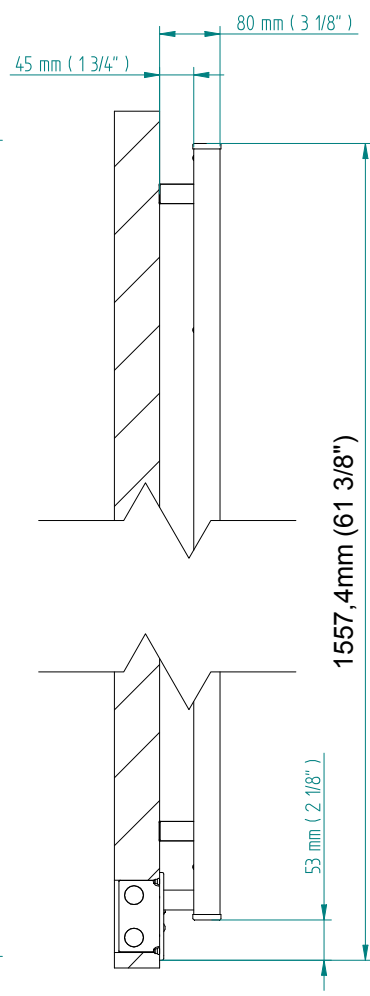

QUADRO 1504 x 620

mm

mm

59 1/4
inches

x 24 3/8
inches

Elektrico / electric / électrique

CODICE / CODE		H	L
RS436022SN	RS446022SN	1504 mm	620 mm
RL436022SN	RL446022SN	59 1/4 inches	24 3/8 inches
RV436022SN	RV446022SN		

REGOLATORE DI POTENZA
DIGITAL HEAT CONTROLLER
REGULATEUR DE PUISSANCE

INGOMBRO CON ATTACCO LUNGO
MEASUREMENTS WITH LONG BRACKETS
MEASUREMENTS AVEC ATTACHE LONG

INGOMBRO CON ATTACCO STANDARD
MEASUREMENTS WITH STANDARD BRACKETS
MEASUREMENTS AVEC ATTACHE STANDARD

DETAIL A

DETAIL B

FORO PER INSERIMENTO TASSELLO A MURO 6X30
POSITIONING OF FASTENERS FOR FIXING TO WALL
FASTENERS SHOULD BE SECURED IN DTUDS OR HEADERS PLACES BEHIND THE UNIT
TROU POUR LA CHEVILLE A MUR