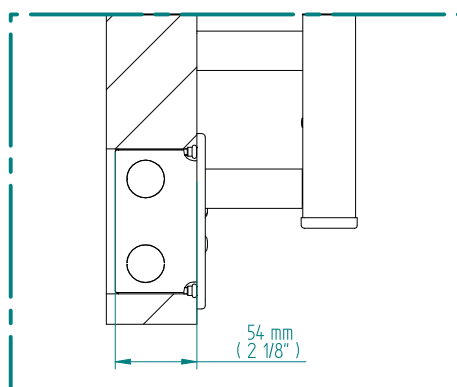

QUADRO 1504 x 620

mm

mm

59 1/4
inches

x 24 3/8
inches

Elektrico / electric / électrique

CODICE / CODE		H	L
RS436022SN	RS446022SN	1504 mm	620 mm
RL436022SN	RL446022SN	59 1/4 inches	24 3/8 inches
RV436022SN	RV446022SN		

REGOLATORE DI POTENZA
DIGITAL HEAT CONTROLLER
REGULATEUR DE PUISSANCE

INGOMBRO CON ATTACCO LUNGO
MEASUREMENTS WITH LONG BRACKETS
MEASUREMENTS AVEC ATTACHE LONG

INGOMBRO CON ATTACCO STANDARD
MEASUREMENTS WITH STANDARD BRACKETS
MEASUREMENTS AVEC ATTACHE STANDARD

DETAIL A

DETAIL B

FORO PER INSERIMENTO TASSELLO A MURO 6X30
POSITIONING OF FASTENERS FOR FIXING TO WALL
FASTENERS SHOULD BE SECURED IN DTUDS OR HEADERS PLACES BEHIND THE UNIT
TROU POUR LA CHEVILLE A MUR