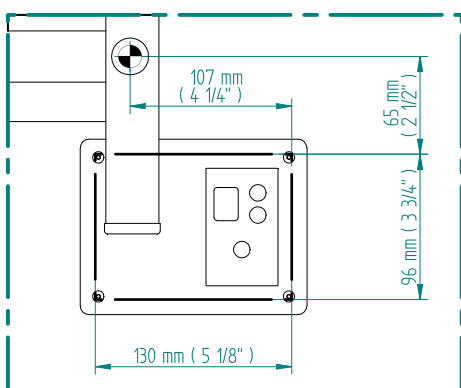

QUADRO 1504 x 620

mm

mm

59 1/4
inches

x 24 3/8
inches

Elektrico / electric / électrique

CODICE / CODE		H	L
RS436022SN	RS446022SN	1504 mm	620 mm
RL436022SN	RL446022SN	59 1/4 inches	24 3/8 inches
RV436022SN	RV446022SN		

REGOLATORE DI POTENZA
DIGITAL HEAT CONTROLLER
REGULATEUR DE PUISSANCE

INGOMBRO CON ATTACCO LUNGO
MEASUREMENTS WITH LONG BRACKETS
MEASUREMENTS AVEC ATTACHE LONG

INGOMBRO CON ATTACCO STANDARD
MEASUREMENTS WITH STANDARD BRACKETS
MEASUREMENTS AVEC ATTACHE STANDARD

DETAIL A

DETAIL B

FORO PER INSERIMENTO TASSELLO A MURO 6X30
POSITIONING OF FASTENERS FOR FIXING TO WALL
FASTENERS SHOULD BE SECURED IN DTUDS OR HEADERS PLACES BEHIND THE UNIT
TROU POUR LA CHEVILLE A MUR