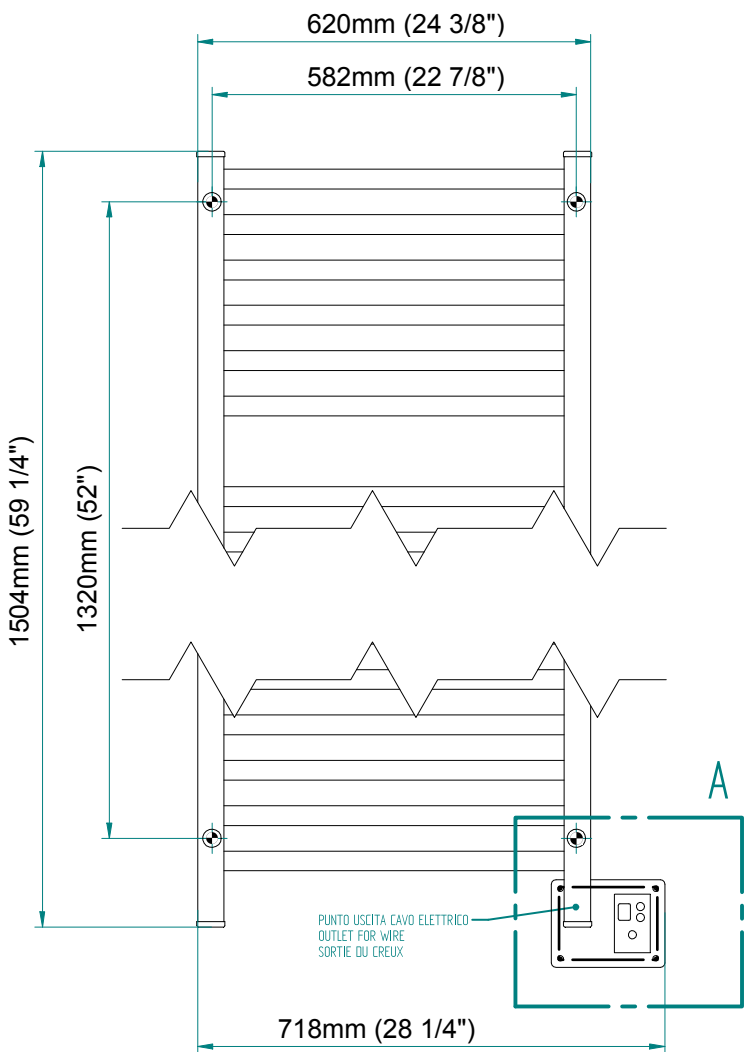

QUADRO 1504 x 620

mm

mm

59 1/4
inches

x 24 3/8
inches

Elektrico / electric / électrique

CODICE / CODE		H	L
RS436022SN	RS446022SN	1504 mm	620 mm
RL436022SN	RL446022SN	59 1/4 inches	24 3/8 inches
RV436022SN	RV446022SN		

REGOLATORE DI POTENZA
DIGITAL HEAT CONTROLLER
REGULATEUR DE PUISSANCE

INGOMBRO CON ATTACCO LUNGO
MEASUREMENTS WITH LONG BRACKETS
MEASUREMENTS AVEC ATTACHE LONG

INGOMBRO CON ATTACCO STANDARD
MEASUREMENTS WITH STANDARD BRACKETS
MEASUREMENTS AVEC ATTACHE STANDARD

DETAIL A

DETAIL B

FORO PER INSERIMENTO TASSELLO A MURO 6X30
POSITIONING OF FASTENERS FOR FIXING TO WALL
FASTENERS SHOULD BE SECURED IN DTUDS OR HEADERS PLACES BEHIND THE UNIT
TROU POUR LA CHEVILLE A MUR