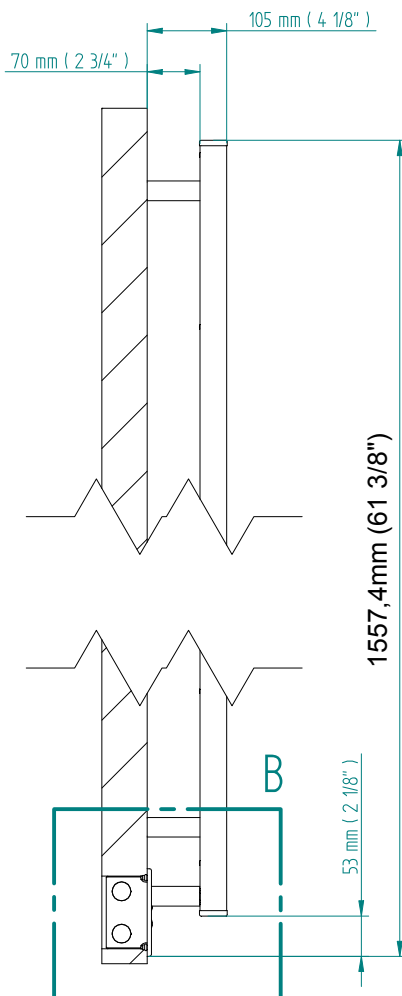

QUADRO 1504 x 620

mm

mm

59 1/4
inches

x 24 3/8
inches

Elektrico / electric / électrique

CODICE / CODE		H	L
RS436022SN	RS446022SN	1504 mm	620 mm
RL436022SN	RL446022SN	59 1/4 inches	24 3/8 inches
RV436022SN	RV446022SN		

REGOLATORE DI POTENZA
DIGITAL HEAT CONTROLLER
REGULATEUR DE PUISSANCE

INGOMBRO CON ATTACCO LUNGO
MEASUREMENTS WITH LONG BRACKETS
MEASUREMENTS AVEC ATTACHE LONG

INGOMBRO CON ATTACCO STANDARD
MEASUREMENTS WITH STANDARD BRACKETS
MEASUREMENTS AVEC ATTACHE STANDARD

DETAIL A

DETAIL B

FORO PER INSERIMENTO TASSELLO A MURO 6X30
POSITIONING OF FASTENERS FOR FIXING TO WALL
FASTENERS SHOULD BE SECURED IN DTUDS OR HEADERS PLACES BEHIND THE UNIT
TROU POUR LA CHEVILLE A MUR