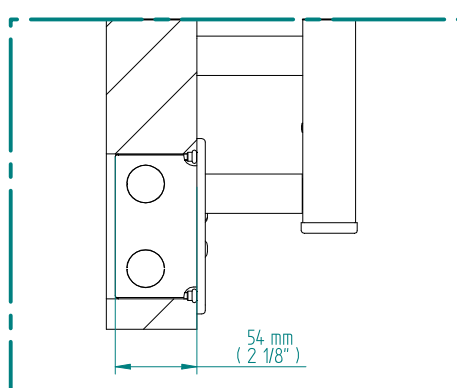

DETAIL B

FORO PER INSERIMENTO TASSELLO A MURO 6X30
POSITIONING OF FASTENERS FOR FIXING TO WALL
FASTENERS SHOULD BE SECURED IN DTUDS OR HEADERS PLACES BEHIND THE UNIT
TROU POUR LA CHEVILLE A MUR