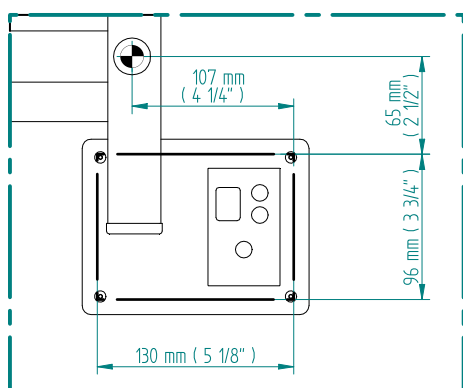

QUADRO 1384 x 620

mm

mm

54 1/2
inches

x 24 3/8
inches

Elettrico / electric / électrique

CODICE / CODE

RS436020SN	RS446020SN
RL436020SN	RL446020SN
RV436020SN	RV446020SN

H

1384 mm
54 1/2 inches

L

620 mm
24 3/8 inches

REGOLATORE DI POTENZA
DIGITAL HEAT CONTROLLER
REGULATEUR DE PUISSANCE

INGOMBRO CON ATTACCO LUNGO
MEASUREMENTS WITH LONG BRACKETS
MEASUREMENTS AVEC ATTACHE LONG

INGOMBRO CON ATTACCO STANDARD
MEASUREMENTS WITH STANDARD BRACKETS
MEASUREMENTS AVEC ATTACHE STANDARD

DETAIL A

DETAIL B

FORO PER INSERIMENTO TASSELLO A MURO 6X30
POSITIONING OF FASTENERS FOR FIXING TO WALL
FASTENERS SHOULD BE SECURED IN DTUDS OR HEADERS PLACES BEHIND THE UNIT
TROU POUR LA CHEVILLE A MUR