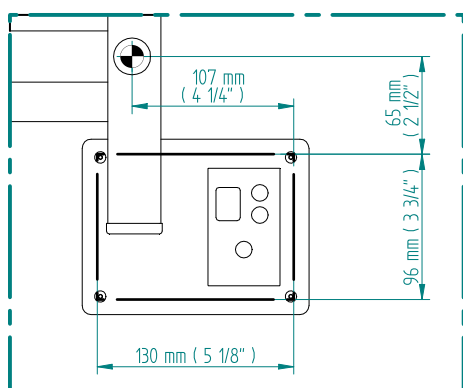

QUADRO 844 x 620

mm

mm

33 1/4
inchesx 24 3/8
inches

Elettrico / electric / électrique

CODICE / CODE

RS436012SN	RS446012SN
RL436012SN	RL446012SN
RV436012SN	RV446012SN

H

844 mm
33 1/4 inches

L

620 mm
24 3/8 inches

REGOLATORE DI POTENZA
DIGITAL HEAT CONTROLLER
REGULATEUR DE PUISSANCE

INGOMBRO CON ATTACCO LUNGO
MEASUREMENTS WITH LONG BRACKETS
MEASUREMENTS AVEC ATTACHE LONG

INGOMBRO CON ATTACCO STANDARD
MEASUREMENTS WITH STANDARD BRACKETS
MEASUREMENTS AVEC ATTACHE STANDARD

DETAIL A

DETAIL B

FORO PER INSERIMENTO TASSELLO A MURO 6X30
POSITIONING OF FASTENERS FOR FIXING TO WALL
FASTENERS SHOULD BE SECURED IN DTUDS OR HEADERS PLACES BEHIND THE UNIT
TROU POUR LA CHEVILLE A MUR