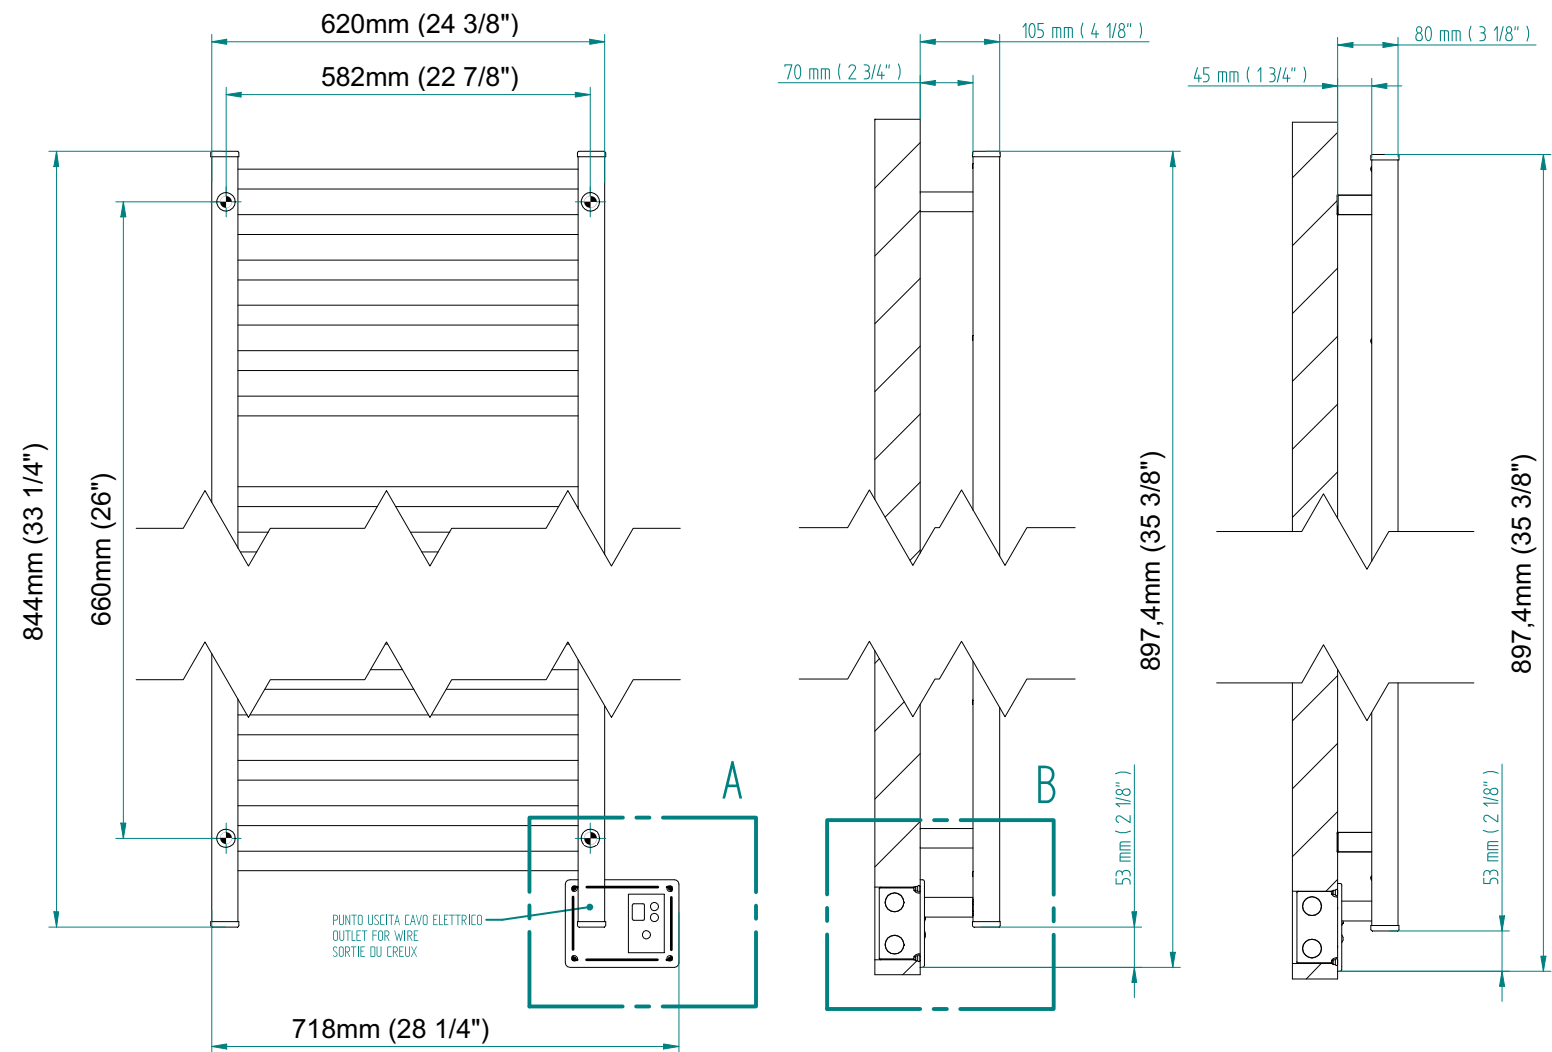

QUADRO 844 x 620

mm

mm

33 1/4
inchesx 24 3/8
inches

Elettrico / electric / électrique

CODICE / CODE

RS436012SN	RS446012SN
RL436012SN	RL446012SN
RV436012SN	RV446012SN

H

844 mm
33 1/4 inches

L

620 mm
24 3/8 inches

REGOLATORE DI POTENZA
DIGITAL HEAT CONTROLLER
REGULATEUR DE PUISSANCE

INGOMBRO CON ATTACCO LUNGO
MEASUREMENTS WITH LONG BRACKETS
MEASUREMENTS AVEC ATTACHE LONG

INGOMBRO CON ATTACCO STANDARD
MEASUREMENTS WITH STANDARD BRACKETS
MEASUREMENTS AVEC ATTACHE STANDARD

DETAIL A

DETAIL B

FORO PER INSERIMENTO TASSELLO A MURO 6X30
POSITIONING OF FASTENERS FOR FIXING TO WALL
FASTENERS SHOULD BE SECURED IN DTUDS OR HEADERS PLACES BEHIND THE UNIT
TROU POUR LA CHEVILLE A MUR