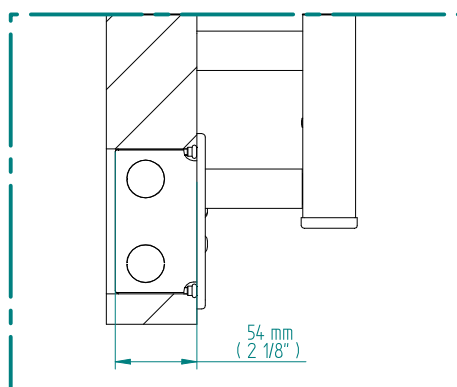

QUADRO 844 x 620

mm

mm

33 1/4
inchesx 24 3/8
inches

Elettrico / electric / électrique

CODICE / CODE

RS436012SN	RS446012SN
RL436012SN	RL446012SN
RV436012SN	RV446012SN

H

844 mm
33 1/4 inches

L

620 mm
24 3/8 inches

REGOLATORE DI POTENZA
DIGITAL HEAT CONTROLLER
REGULATEUR DE PUISSANCE

INGOMBRO CON ATTACCO LUNGO
MEASUREMENTS WITH LONG BRACKETS
MEASUREMENTS AVEC ATTACHE LONG

INGOMBRO CON ATTACCO STANDARD
MEASUREMENTS WITH STANDARD BRACKETS
MEASUREMENTS AVEC ATTACHE STANDARD

DETAIL A

DETAIL B

FORO PER INSERIMENTO TASSELLO A MURO 6X30
POSITIONING OF FASTENERS FOR FIXING TO WALL
FASTENERS SHOULD BE SECURED IN DTUDS OR HEADERS PLACES BEHIND THE UNIT
TROU POUR LA CHEVILLE A MUR