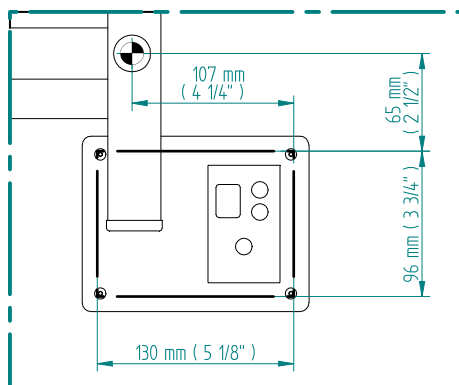

QUADRO 544 x 620

mm mm

21 3/8 x 24 3/8
inches inches

Elektrico / electric / électrique

CODICE / CODE		H	L
RS436008SN	RS446008SN	544 mm	620 mm
RL436008SN	RL446008SN	21 3/8 inches	24 3/8 inches
RV436008SN	RV446008SN		

REGOLATORE DI POTENZA
DIGITAL HEAT CONTROLLER
REGULATEUR DE PUISSANCE

INGOMBRO CON ATTACCO LUNGO
MEASUREMENTS WITH LONG BRACKETS
MEASUREMENTS AVEC ATTACHE LONG

INGOMBRO CON ATTACCO STANDARD
MEASUREMENTS WITH STANDARD BRACKETS
MEASUREMENTS AVEC ATTACHE STANDARD

DETAIL A

DETAIL B

FORO PER INSERIMENTO TASSELLO A MURO 6X30
POSITIONING OF FASTENERS FOR FIXING TO WALL
FASTENERS SHOULD BE SECURED IN DTUDS OR HEADERS PLACES BEHIND THE UNIT
TROU POUR LA CHEVILLE A MUR