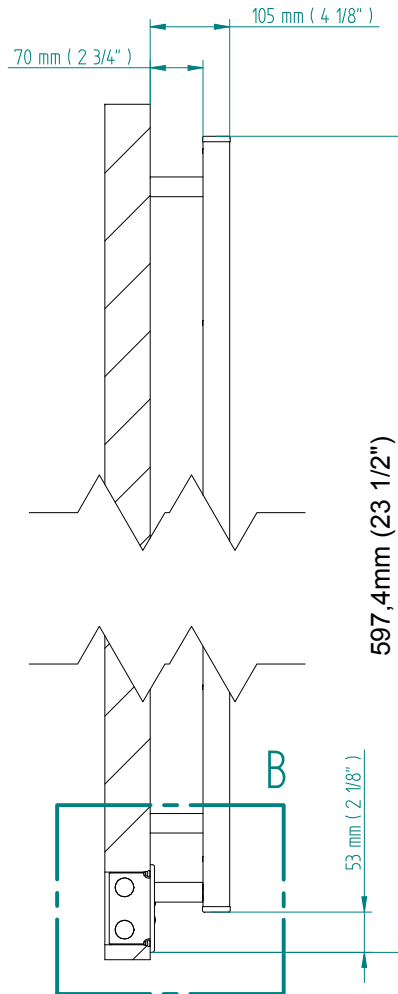

QUADRO 544 x 620

mm mm

21 3/8 x 24 3/8
inches inches

Elektrico / electric / électrique

CODICE / CODE		H	L
RS436008SN	RS446008SN	544 mm	620 mm
RL436008SN	RL446008SN	21 3/8 inches	24 3/8 inches
RV436008SN	RV446008SN		

REGOLATORE DI POTENZA
DIGITAL HEAT CONTROLLER
REGULATEUR DE PUISSANCE

INGOMBRO CON ATTACCO LUNGO
MEASUREMENTS WITH LONG BRACKETS
MEASUREMENTS AVEC ATTACHE LONG

INGOMBRO CON ATTACCO STANDARD
MEASUREMENTS WITH STANDARD BRACKETS
MEASUREMENTS AVEC ATTACHE STANDARD

DETAIL A

DETAIL B

FORO PER INSERIMENTO TASSELLO A MURO 6X30
POSITIONING OF FASTENERS FOR FIXING TO WALL
FASTENERS SHOULD BE SECURED IN DTUDS OR HEADERS PLACES BEHIND THE UNIT
TROU POUR LA CHEVILLE A MUR