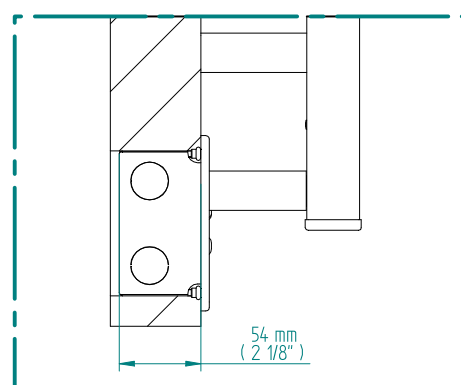

QUADRO 544 x 620

mm mm

21 3/8 x 24 3/8
inches inches

Elektrico / electric / électrique

CODICE / CODE		H	L
RS436008SN	RS446008SN	544 mm	620 mm
RL436008SN	RL446008SN	21 3/8 inches	24 3/8 inches
RV436008SN	RV446008SN		

REGOLATORE DI POTENZA
DIGITAL HEAT CONTROLLER
REGULATEUR DE PUISSANCE

INGOMBRO CON ATTACCO LUNGO
MEASUREMENTS WITH LONG BRACKETS
MEASUREMENTS AVEC ATTACHE LONG

INGOMBRO CON ATTACCO STANDARD
MEASUREMENTS WITH STANDARD BRACKETS
MEASUREMENTS AVEC ATTACHE STANDARD

DETAIL A

DETAIL B

FORO PER INSERIMENTO TASSELLO A MURO 6X30
POSITIONING OF FASTENERS FOR FIXING TO WALL
FASTENERS SHOULD BE SECURED IN DTUDS OR HEADERS PLACES BEHIND THE UNIT
TROU POUR LA CHEVILLE A MUR