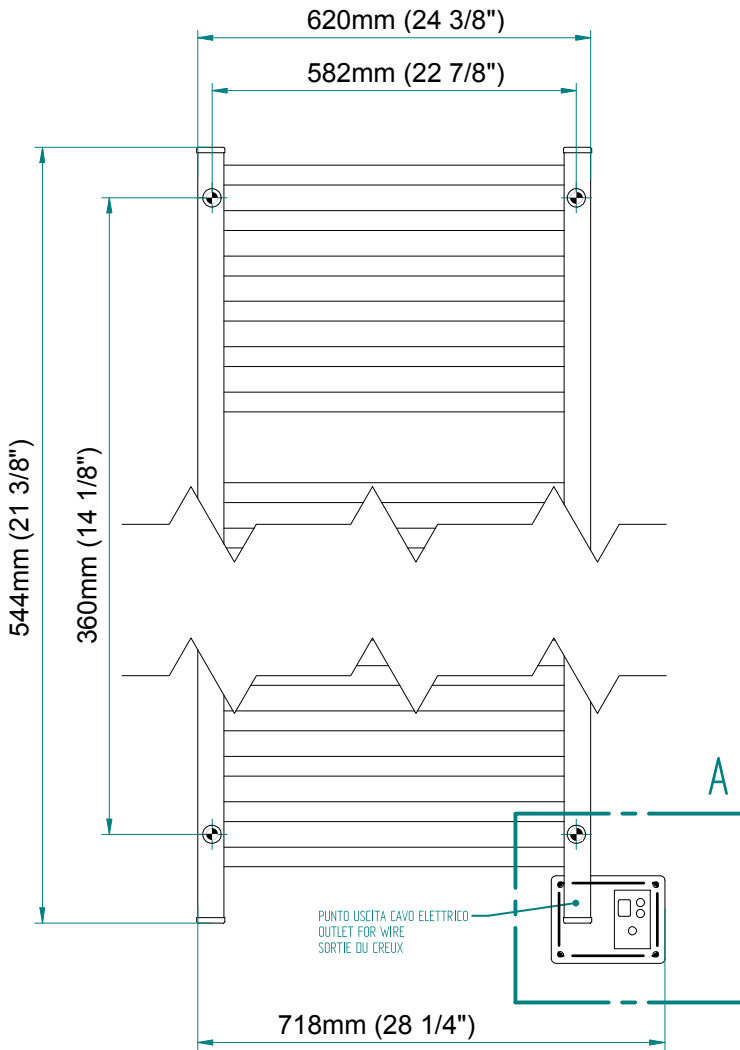

QUADRO 544 x 620

mm mm

21 3/8 x 24 3/8
inches inches

Elektrico / electric / électrique

CODICE / CODE		H	L
RS436008SN	RS446008SN	544 mm	620 mm
RL436008SN	RL446008SN	21 3/8 inches	24 3/8 inches
RV436008SN	RV446008SN		

REGOLATORE DI POTENZA
DIGITAL HEAT CONTROLLER
REGULATEUR DE PUISSANCE

INGOMBRO CON ATTACCO LUNGO
MEASUREMENTS WITH LONG BRACKETS
MEASUREMENTS AVEC ATTACHE LONG

INGOMBRO CON ATTACCO STANDARD
MEASUREMENTS WITH STANDARD BRACKETS
MEASUREMENTS AVEC ATTACHE STANDARD

DETAIL A

DETAIL B

FORO PER INSERIMENTO TASSELLO A MURO 6X30
POSITIONING OF FASTENERS FOR FIXING TO WALL
FASTENERS SHOULD BE SECURED IN DTUDS OR HEADERS PLACES BEHIND THE UNIT
TROU POUR LA CHEVILLE A MUR