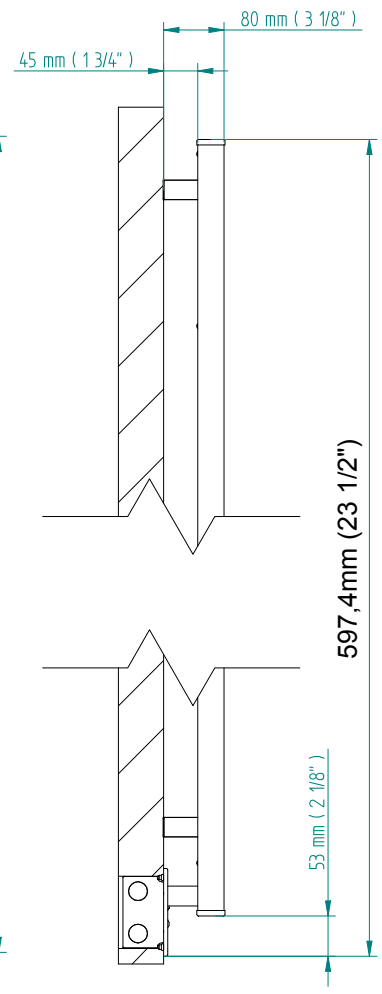

QUADRO 544 x 620

mm mm

21 3/8 x 24 3/8
inches inches

Elektrico / electric / électrique

CODICE / CODE		H	L
RS436008SN	RS446008SN	544 mm	620 mm
RL436008SN	RL446008SN	21 3/8 inches	24 3/8 inches
RV436008SN	RV446008SN		

REGOLATORE DI POTENZA
DIGITAL HEAT CONTROLLER
REGULATEUR DE PUISSANCE

INGOMBRO CON ATTACCO LUNGO
MEASUREMENTS WITH LONG BRACKETS
MEASUREMENTS AVEC ATTACHE LONG

INGOMBRO CON ATTACCO STANDARD
MEASUREMENTS WITH STANDARD BRACKETS
MEASUREMENTS AVEC ATTACHE STANDARD

DETAIL A

DETAIL B

FORO PER INSERIMENTO TASSELLO A MURO 6X30
POSITIONING OF FASTENERS FOR FIXING TO WALL
FASTENERS SHOULD BE SECURED IN DTUDS OR HEADERS PLACES BEHIND THE UNIT
TROU POUR LA CHEVILLE A MUR