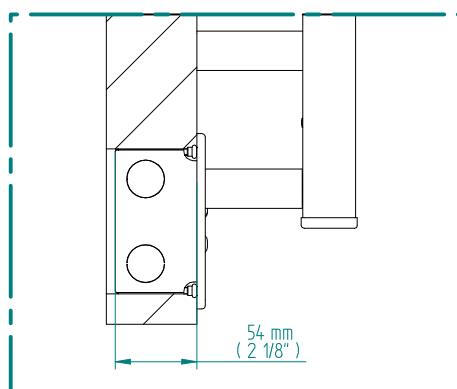

QUADRO 424 x 620

mm mm

16 3/4 x 24 3/8
inches inches

Elektrico / electric / électrique

CODICE / CODE		H	L
RS436006SN	RS446006SN	424 mm	620 mm
RL436006SN	RL446006SN	16 3/4 inches	24 3/8 inches
RV436006SN	RV446006SN		

REGOLATORE DI POTENZA
DIGITAL HEAT CONTROLLER
REGULATEUR DE PUISSANCE

INGOMBRO CON ATTACCO LUNGO
MEASUREMENTS WITH LONG BRACKETS
MEASUREMENTS AVEC ATTACHE LONG

INGOMBRO CON ATTACCO STANDARD
MEASUREMENTS WITH STANDARD BRACKETS
MEASUREMENTS AVEC ATTACHE STANDARD

DETAIL A

DETAIL B

FORO PER INSERIMENTO TASSELLO A MURO 6X30
POSITIONING OF FASTENERS FOR FIXING TO WALL
FASTENERS SHOULD BE SECURED IN DTUDS OR HEADERS PLACES BEHIND THE UNIT
TROU POUR LA CHEVILLE A MUR