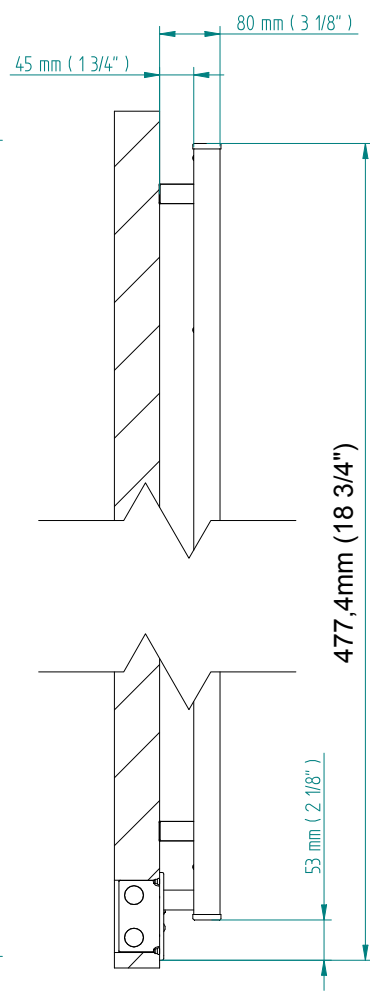

QUADRO 424 x 620

mm mm

16 3/4 x 24 3/8
inches inches

Elektrico / electric / électrique

CODICE / CODE		H	L
RS436006SN	RS446006SN	424 mm	620 mm
RL436006SN	RL446006SN	16 3/4 inches	24 3/8 inches
RV436006SN	RV446006SN		

REGOLATORE DI POTENZA
DIGITAL HEAT CONTROLLER
REGULATEUR DE PUISSANCE

INGOMBRO CON ATTACCO LUNGO
MEASUREMENTS WITH LONG BRACKETS
MEASUREMENTS AVEC ATTACHE LONG

INGOMBRO CON ATTACCO STANDARD
MEASUREMENTS WITH STANDARD BRACKETS
MEASUREMENTS AVEC ATTACHE STANDARD

DETAIL A

DETAIL B

FORO PER INSERIMENTO TASSELLO A MURO 6X30
POSITIONING OF FASTENERS FOR FIXING TO WALL
FASTENERS SHOULD BE SECURED IN DTUDS OR HEADERS PLACES BEHIND THE UNIT
TROU POUR LA CHEVILLE A MUR