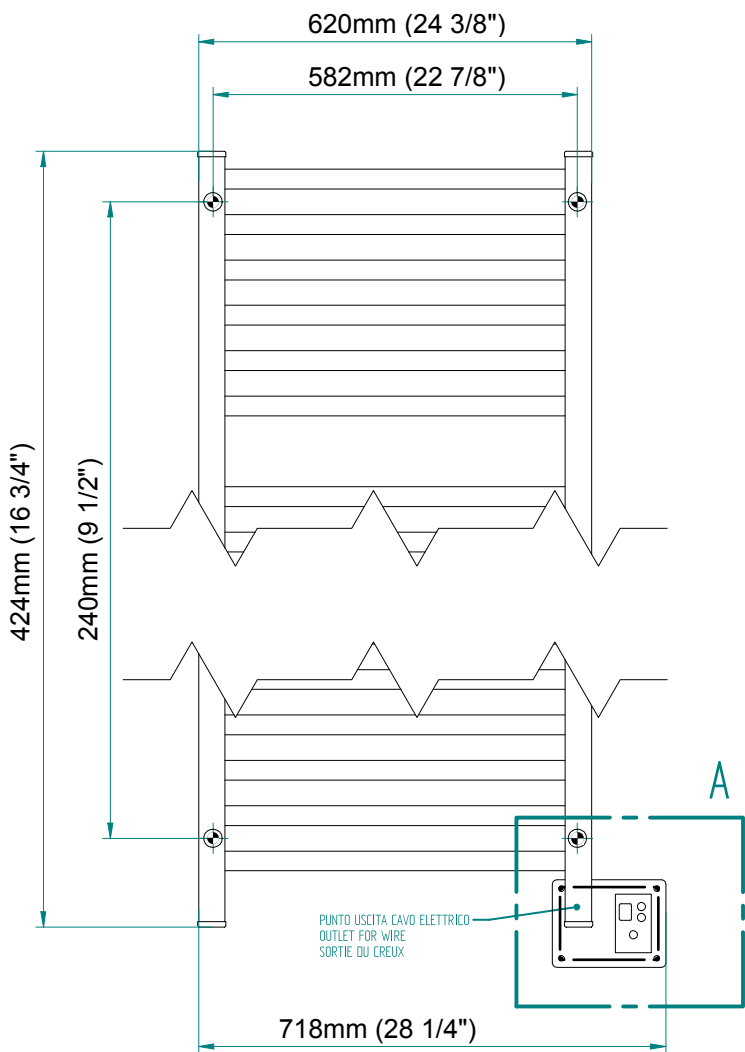

QUADRO 424 x 620

mm mm

16 3/4 x 24 3/8
inches inches

Elektrico / electric / électrique

CODICE / CODE		H	L
RS436006SN	RS446006SN	424 mm	620 mm
RL436006SN	RL446006SN	16 3/4 inches	24 3/8 inches
RV436006SN	RV446006SN		

REGOLATORE DI POTENZA
DIGITAL HEAT CONTROLLER
REGULATEUR DE PUISSANCE

INGOMBRO CON ATTACCO LUNGO
MEASUREMENTS WITH LONG BRACKETS
MEASUREMENTS AVEC ATTACHE LONG

INGOMBRO CON ATTACCO STANDARD
MEASUREMENTS WITH STANDARD BRACKETS
MEASUREMENTS AVEC ATTACHE STANDARD

DETAIL A

DETAIL B

FORO PER INSERIMENTO TASSELLO A MURO 6X30
POSITIONING OF FASTENERS FOR FIXING TO WALL
FASTENERS SHOULD BE SECURED IN DTUDS OR HEADERS PLACES BEHIND THE UNIT
TROU POUR LA CHEVILLE A MUR