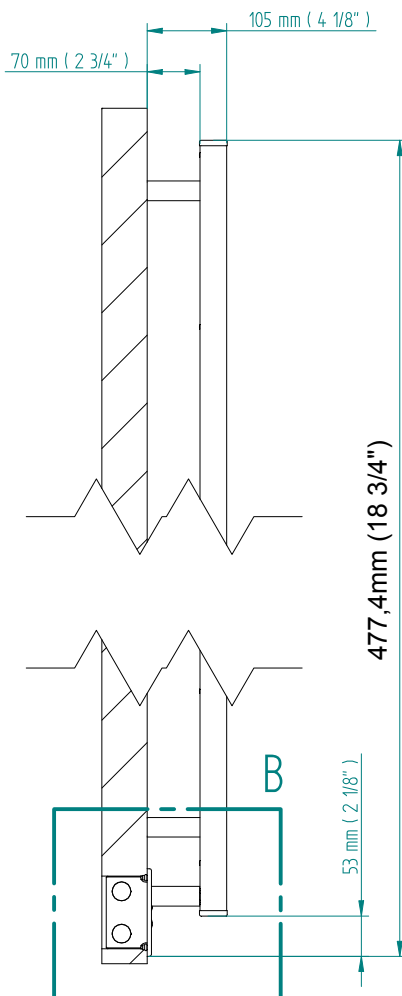

QUADRO 424 x 620

mm mm

16 3/4 x 24 3/8
inches inches

Elektrico / electric / électrique

CODICE / CODE		H	L
RS436006SN	RS446006SN	424 mm	620 mm
RL436006SN	RL446006SN	16 3/4 inches	24 3/8 inches
RV436006SN	RV446006SN		

REGOLATORE DI POTENZA
DIGITAL HEAT CONTROLLER
REGULATEUR DE PUISSANCE

INGOMBRO CON ATTACCO LUNGO
MEASUREMENTS WITH LONG BRACKETS
MEASUREMENTS AVEC ATTACHE LONG

INGOMBRO CON ATTACCO STANDARD
MEASUREMENTS WITH STANDARD BRACKETS
MEASUREMENTS AVEC ATTACHE STANDARD

DETAIL A

DETAIL B

FORO PER INSERIMENTO TASSELLO A MURO 6X30
POSITIONING OF FASTENERS FOR FIXING TO WALL
FASTENERS SHOULD BE SECURED IN DTUDS OR HEADERS PLACES BEHIND THE UNIT
TROU POUR LA CHEVILLE A MUR