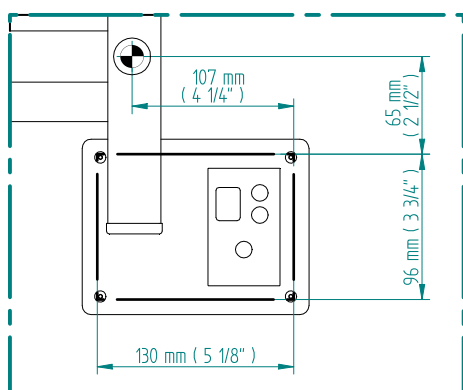

QUADRO 424 x 620

mm mm

16 3/4 x 24 3/8
inches inches

Elektrico / electric / électrique

CODICE / CODE		H	L
RS436006SN	RS446006SN	424 mm	620 mm
RL436006SN	RL446006SN	16 3/4 inches	24 3/8 inches
RV436006SN	RV446006SN		

REGOLATORE DI POTENZA
DIGITAL HEAT CONTROLLER
REGULATEUR DE PUISSANCE

INGOMBRO CON ATTACCO LUNGO
MEASUREMENTS WITH LONG BRACKETS
MEASUREMENTS AVEC ATTACHE LONG

INGOMBRO CON ATTACCO STANDARD
MEASUREMENTS WITH STANDARD BRACKETS
MEASUREMENTS AVEC ATTACHE STANDARD

DETAIL A

FORO PER INSERIMENTO TASSELLO A MURO 6X30
POSITIONING OF FASTENERS FOR FIXING TO WALL
FASTENERS SHOULD BE SECURED IN DTUDS OR HEADERS PLACES BEHIND THE UNIT
TROU POUR LA CHEVILLE A MUR